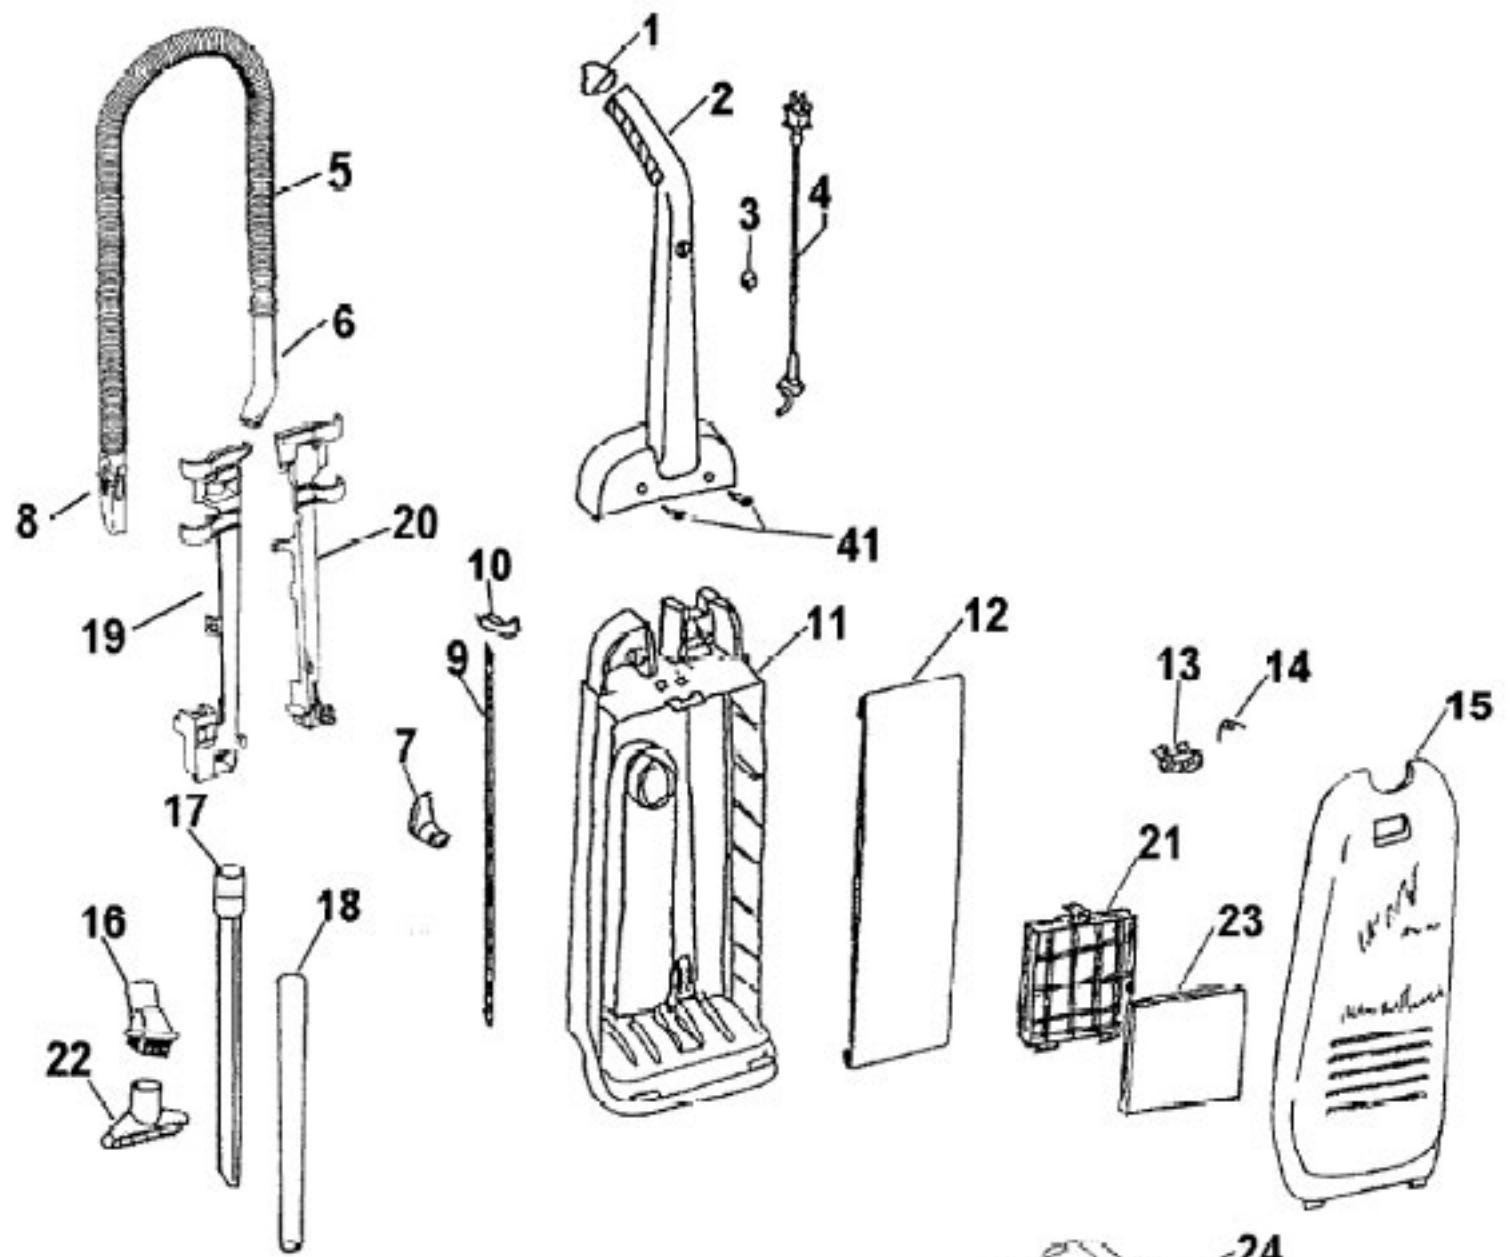

## Available Replacement Parts for HOOVER U5106-900

<a href="#">H-38528040</a>	BELT VACUUM HOOVER OEM (1 PACK)
<a href="#">K-109289</a>	BULB
<a href="#">HR-5310</a>	UPRIGHT DUST BRUSH AFTERMARKET

Item	Part Number	Part Description	Alt Part	Series	Qty
1	37911078	HANDLE CAP-ABE-U5209			1
2	39466041	UPPER HANDLE-CADDY V			1
3	-----	NOT REQUIRED PART OR SEE NOTE			1
4	46388043	CORD-30 FT-U5254/56			1
5	43434268	Hose Comp-ABX/AG			1
6	39454059	HAND GRIP			1
7	3944201P	CORD WRAP			1
8	38655008	HOSE CONNECTOR-U5104			1
9	38458057	SWITCH ROD-CADDY VAC			1
10	38433036	SWITCH ROCKER-CADDY			1
11	37255026	BAG HOUSING-CADDY VA			1
	37255022	Bag Hsg-ABE-U5106-90			1
12	4010100Z	ALLER FILT BAG			1
13	36151010	LATCH-BAG DOOR			1
14	38355009	TORSION SPRING			1
15	37254216	BAG DOOR-AG-U5104			1
	37254236	Bag Door-Dlx-JM			1
16	43414174	DUSTING BRUSH ASSEM-			1
17	38617029	CREVICE TOOL-ABR			1
18	38634078	EXTENSION TUBE-AG			1
19	36433184	HOSE/TOOL HOLDER-RH			1
20	36433185	HOSE/TOOL HOLDER-LH			1
21	36426041	FILTER RETAINER-AG			1
22	3861401E	FURNITURE NOZZLE	38614044		1
23	40110003	FINAL FILTER -(2 PACK)			1
24	42252B59	HOOD-PRINTED DELUXE-JM			1
	42252B66	HOOD-AG-STD-U5104			1
25	39383056	LENS-DELUXE-BZ			1
	39383055	LENS-U5110/12-900			1
26	38783020	DUCT SEAL-MOLDED			1
27	21447217	SCREW-SELF TAPPING			5
28	38656034	DUCT COVER-CADDY VAC			1
29	38718010	VALVE DOOR-CADDY VAC			1
30	37257245	AIR INTAKE DOOR-CADD			1
31	38351020	SPRING-CADDY VAC			2
32	21447217	SCREW-SELF TAPPING			5
33	27313101	LAMP			1
34	40309028	CAM ACTUATOR ASSEM-C			1
35	36131090	MOTOR RETAINER			1
36	38458058	HDL REL LEVER-CADDY			1
37	38522011	WHEEL REAR - AG			2
38	31523012	REAR WHEEL SHAFT			2
39	37241162	MAIN BODY-CADDY VAC			1
	37241157	MAIN BODY-CADDY VAC			1
40	38528040	AG BELT-12AMP BULK			1
41	214472ED	SCREW-SELF TAPPING-C			1
42	38563008	NOZ HGT. ADJ. CAM-CA			1