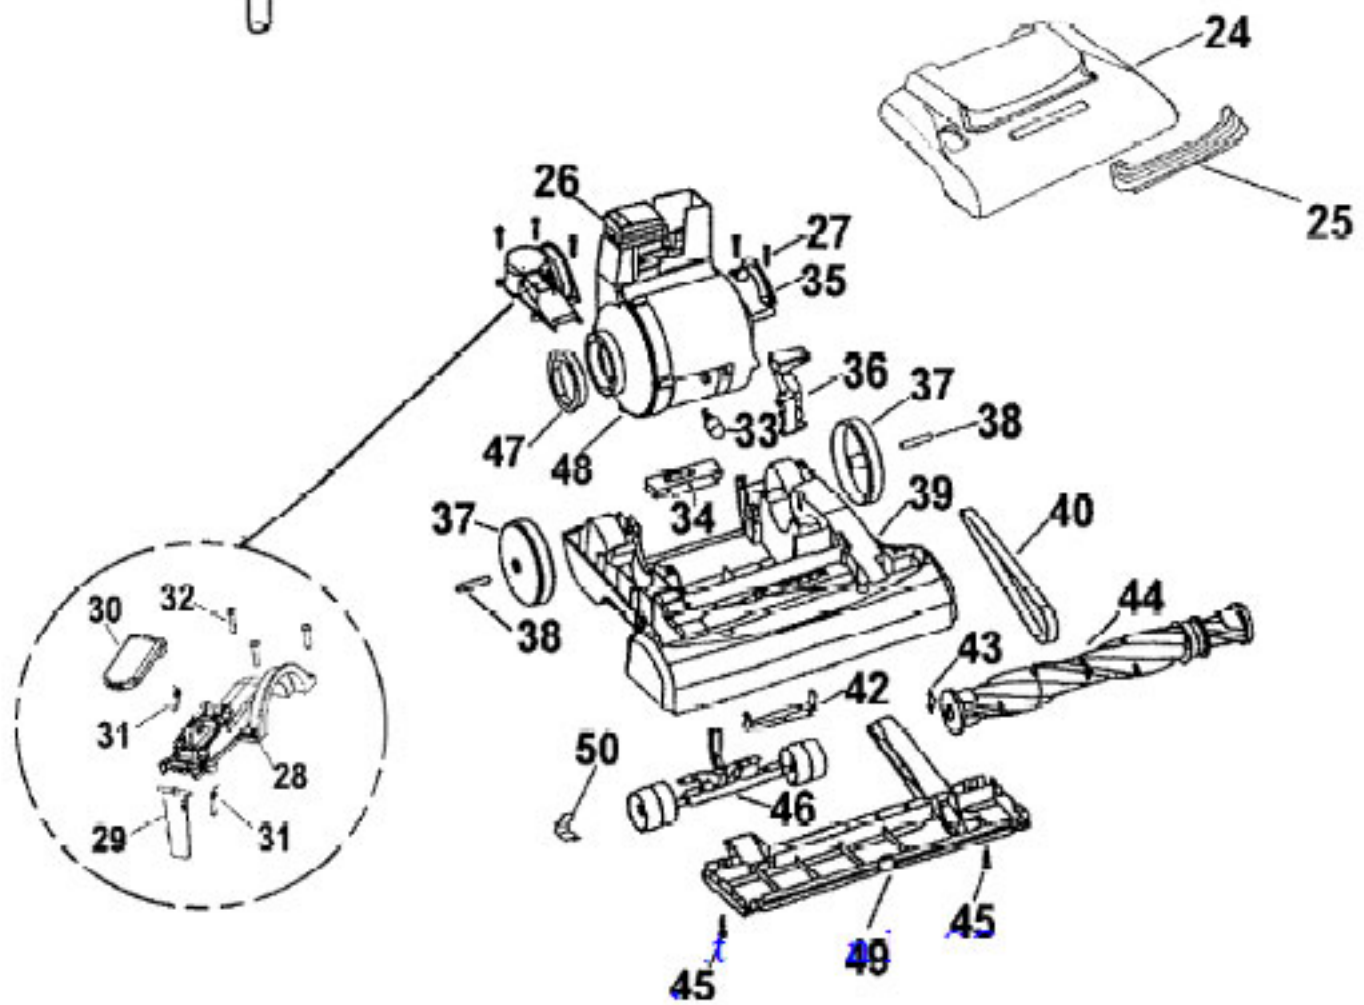

Item	Part Number	Part Description	Alt Part	Series	Qty
1	37911078	HANDLE CAP-ABE-U5209			1
2	39466041	UPPER HANDLE-CADDY V			1
3	-----	NOT REQUIRED PART OR SEE NOTE			1
4	46388043	CORD-30 FT-U5254/56			1
5	43434268	Hose Comp-ABX/AG			1
6	39454059	HAND GRIP			1
7	3944201P	CORD WRAP			1
8	38655008	HOSE CONNECTOR-U5104			1
9	38458057	SWITCH ROD-CADDY VAC			1
10	38433036	SWITCH ROCKER-CADDY			1
11	37255026	BAG HOUSING-CADDY VA			1
	37255022	Bag Hsg-ABE-U5106-90			1
12	4010100Z	ALLER FILT BAG			1
13	36151010	LATCH-BAG DOOR			1
14	38355009	TORSION SPRING			1
15	37254216	BAG DOOR-AG-U5104			1
	37254236	Bag Door-Dlx-JM			1
16	43414174	DUSTING BRUSH ASSEM-			1
17	38617029	CREVICE TOOL-ABR			1
18	38634078	EXTENSION TUBE-AG			1
19	36433184	HOSE/TOOL HOLDER-RH			1
20	36433185	HOSE/TOOL HOLDER-LH			1
21	36426041	FILTER RETAINER-AG			1
22	3861401E	FURNITURE NOZZLE	38614044		1
23	40110003	FINAL FILTER -(2 PACK)			1
24	42252B59	HOOD-PRINTED DELUXE-JM			1
	42252B66	HOOD-AG-STD-U5104			1
25	39383056	LENS-DELUXE-BZ			1
	39383055	LENS-U5110/12-900			1
26	38783020	DUCT SEAL-MOLDED			1
27	21447217	SCREW-SELF TAPPING			5
28	38656034	DUCT COVER-CADDY VAC			1
29	38718010	VALVE DOOR-CADDY VAC			1
30	37257245	AIR INTAKE DOOR-CADD			1
31	38351020	SPRING-CADDY VAC			2
32	21447217	SCREW-SELF TAPPING			5
33	27313101	LAMP			1
34	40309028	CAM ACTUATOR ASSEM-C			1
35	36131090	MOTOR RETAINER			1
36	38458058	HDL REL LEVER-CADDY			1
37	38522011	WHEEL REAR - AG			2
38	31523012	REAR WHEEL SHAFT			2
39	37241162	MAIN BODY-CADDY VAC			1
	37241157	MAIN BODY-CADDY VAC			1
40	38528040	AG BELT-12AMP BULK			1
41	214472ED	SCREW-SELF TAPPING-C			1
42	38563008	NOZ HGT. ADJ. CAM-CA			1