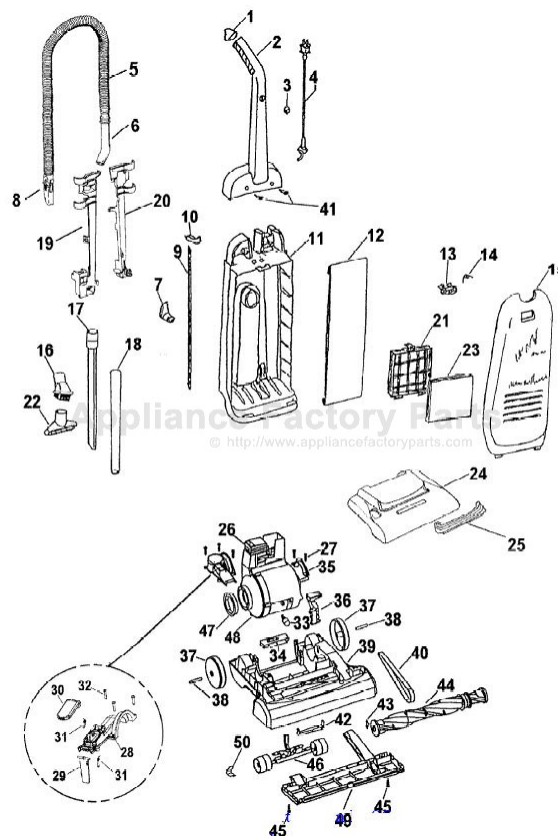

[Find Your HOOVER Vacuum Cleaner Parts - Select From 1456 Models](#)

----- Manual continues below part list -----