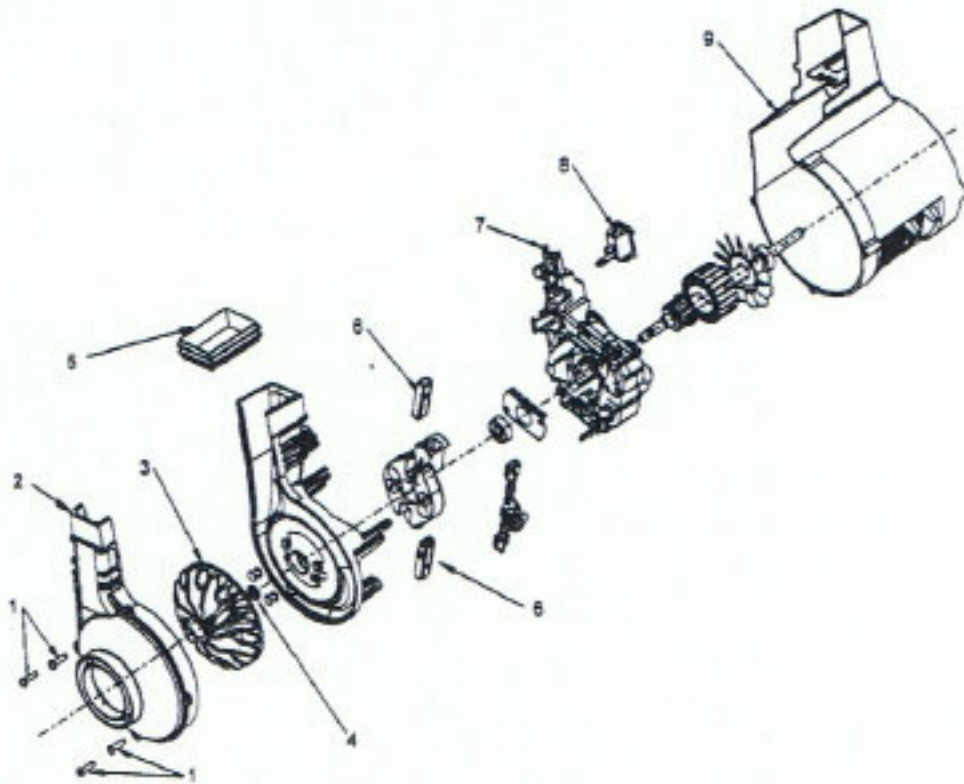

Motor - 43576200 - 12 Amp
43576199 - 12 Amp
43576204 - 8 Amp
43576205 - 12 Amp

Breathe Easy - WidePath Models
Elite / Legacy Style Models
Breathe Easy with headlight Models
Non-Headlight Elite / Legacy Models

Ref. No.	Part No.	Description
	43576200	Motor Assembly Complete
	43576199	Motor Assembly Complete
	43576204	Motor Assembly Complete
	43576205	Motor Assembly Complete
1	214793DA	Screw-Self Tapping (4)
2	38736033	Fan Chamber
3	43565006	Fan/Nut Assembly
4	21312793	Washer
5	38783020	Duct Geal
6	41311022	Motor Brush Assem. (2)
7	36914006	Switch Bus Bar
8	28161068	Switch Assembly
9	37194046	Motor End Cap Assembly -ABE