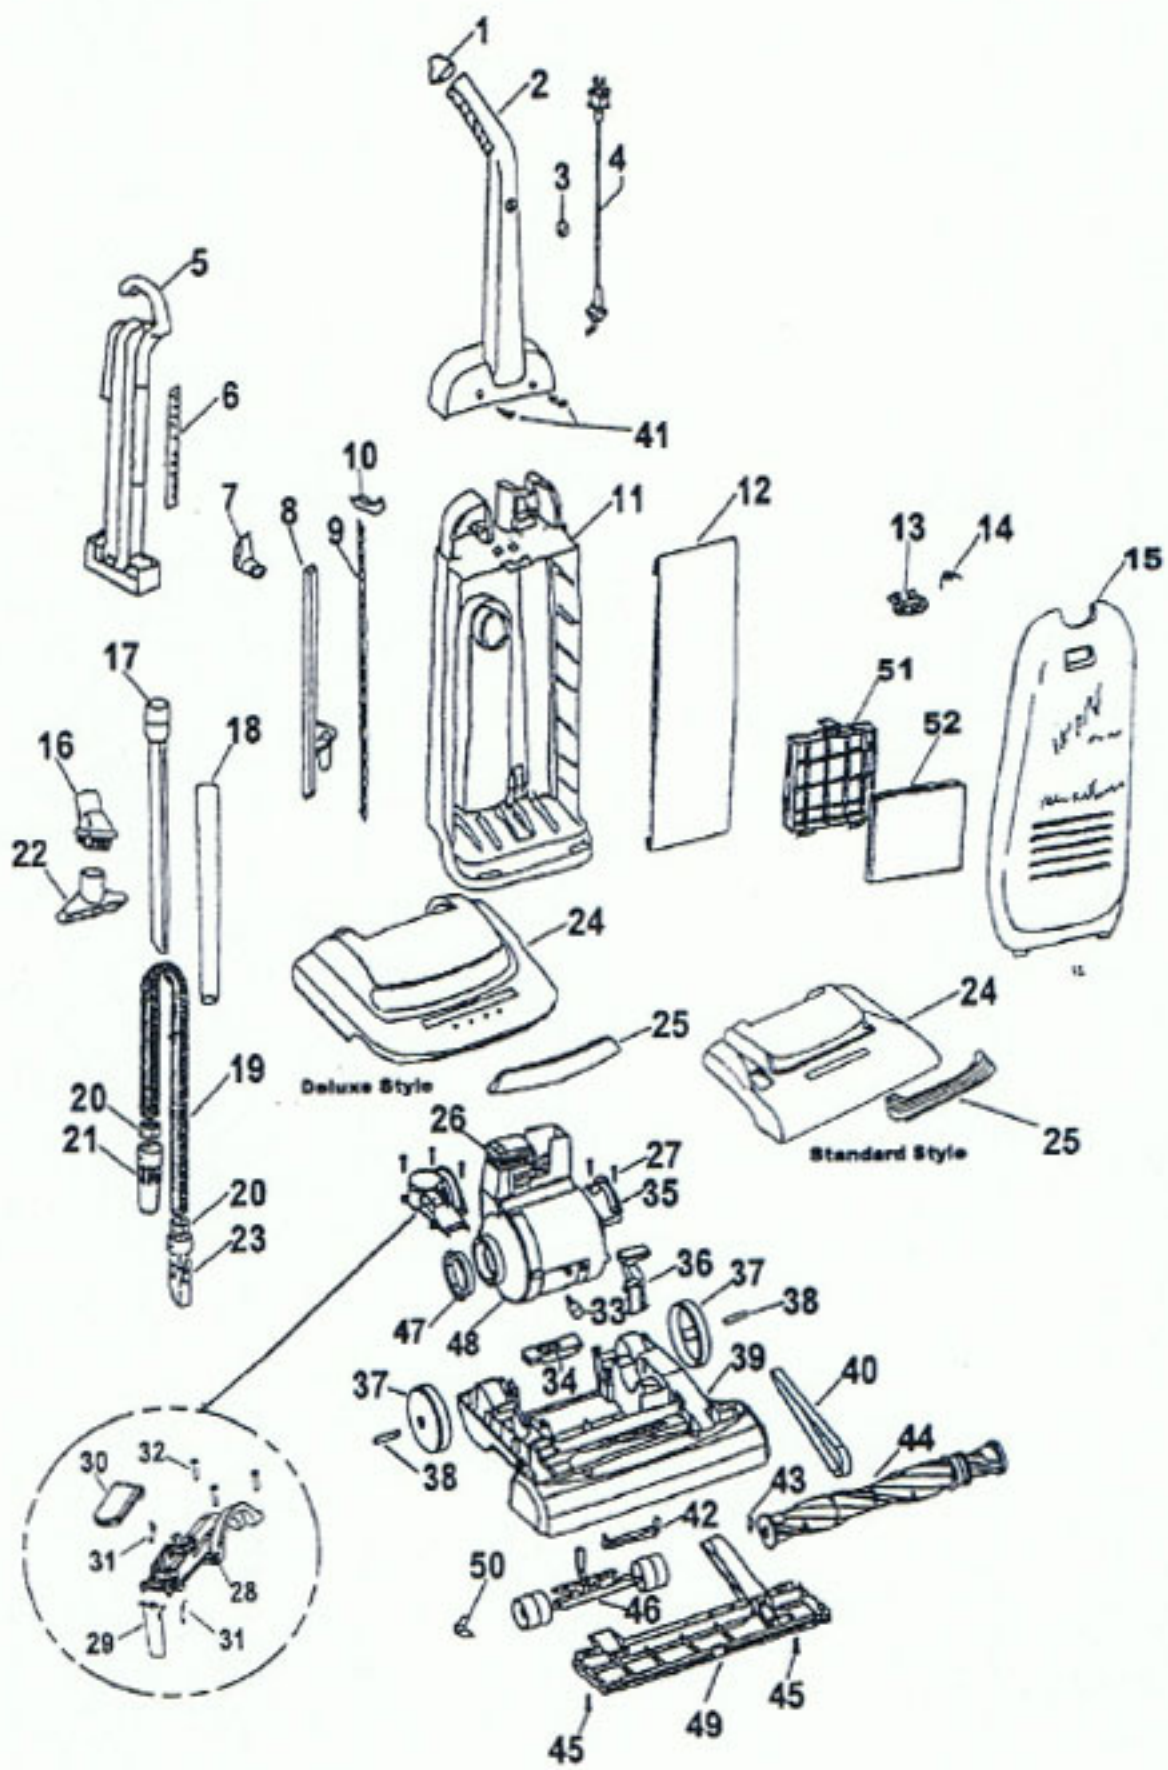

Caddy Vac

Models U5110-900, *U5110-970, U5111-900, U5112-900, U5114-900, U5115-900
U5117-900, U5130-900, U5131-900, **U5131-920, U5132-900, U5133-900
U5133-940, U5134-900, ***U5134-920, U5135-900

Caddy Vac

**Models U5110-900, *U5110-970, U5111-900, U5112-900, U5114-900, U5115-900
U5117-900, U5130-900, U5131-900, **U5131-920, U5132-900, U5133-900
U5133-940, U5134-900, ***U5134-920, U5135-900**