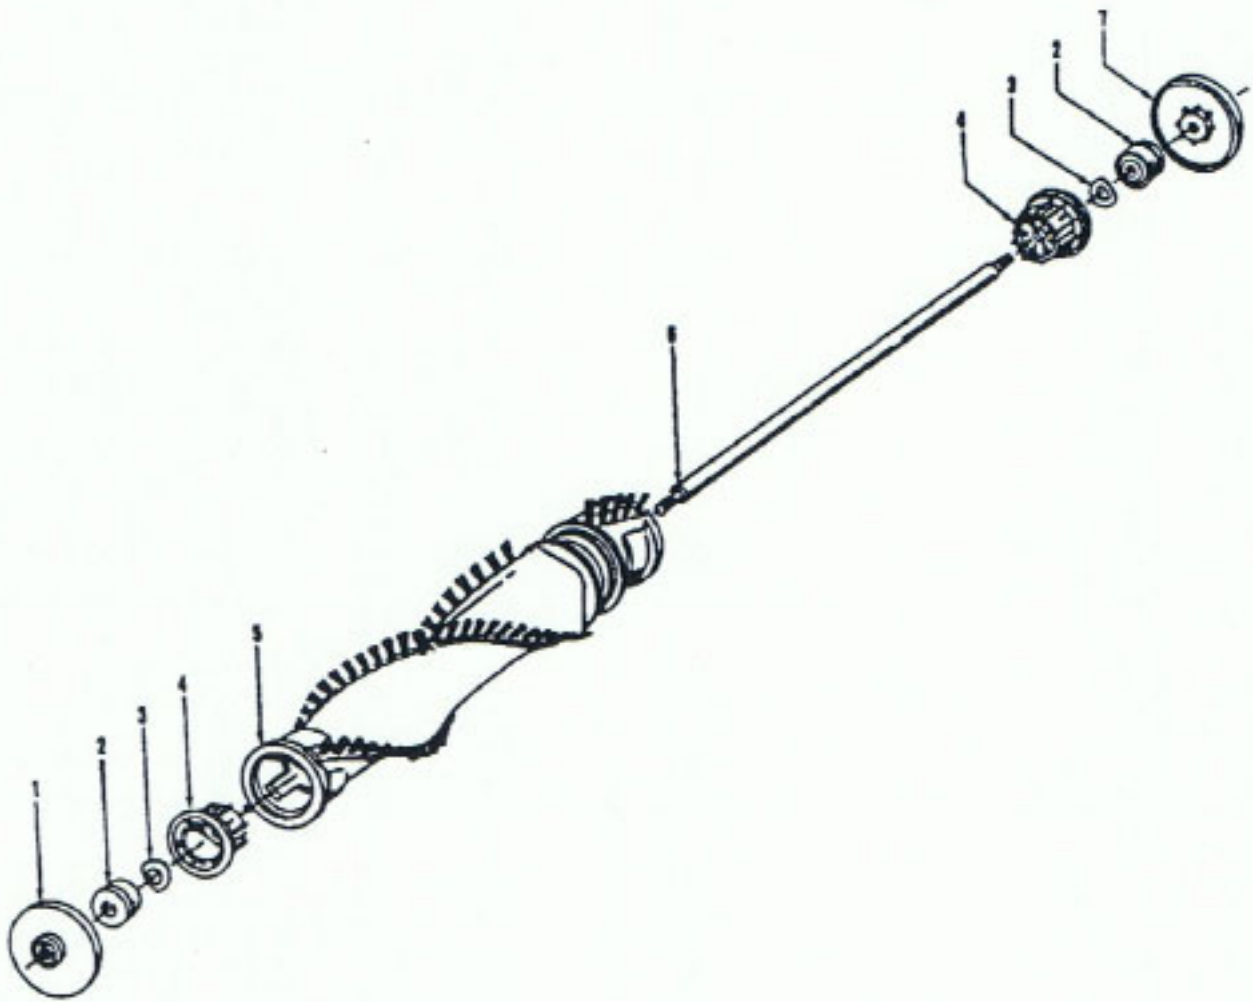

Ref. No.	Part No.	Description
	48414081	Agitator Assem. Complete (Natural Bristles)
	48414075	Agitator Assem. Complete (Blue Bristles)
1	36423016	Thread Guard - RH
2	43267002	Agitator Bearing Assem. (2)
3	21347003	Conical Washer (2)
4	36422022	Agitator End (2)
5	N/A	Agitator Body
6	32724013	Agitator Shaft
7	36423017	Thread Guard - LH - AG

ITEMS NOT ILLUSTRATED

- 38781013 Duct Seal (8 1/2" Long adhesive backed foam seal used on early models in place of item 18)
- 54821001 Tape (Roll)

**Motor - 43576200 - 12 Amp**  
**43576199 - 12 Amp**  
**43576204 - 8 Amp**  
**43576205 - 12 Amp**