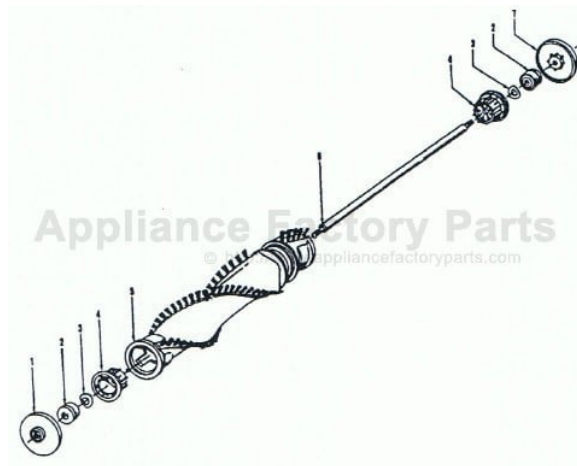

[Find Your HOOVER Vacuum Cleaner Parts - Select From 1456 Models](#)

----- Manual continues below part list -----