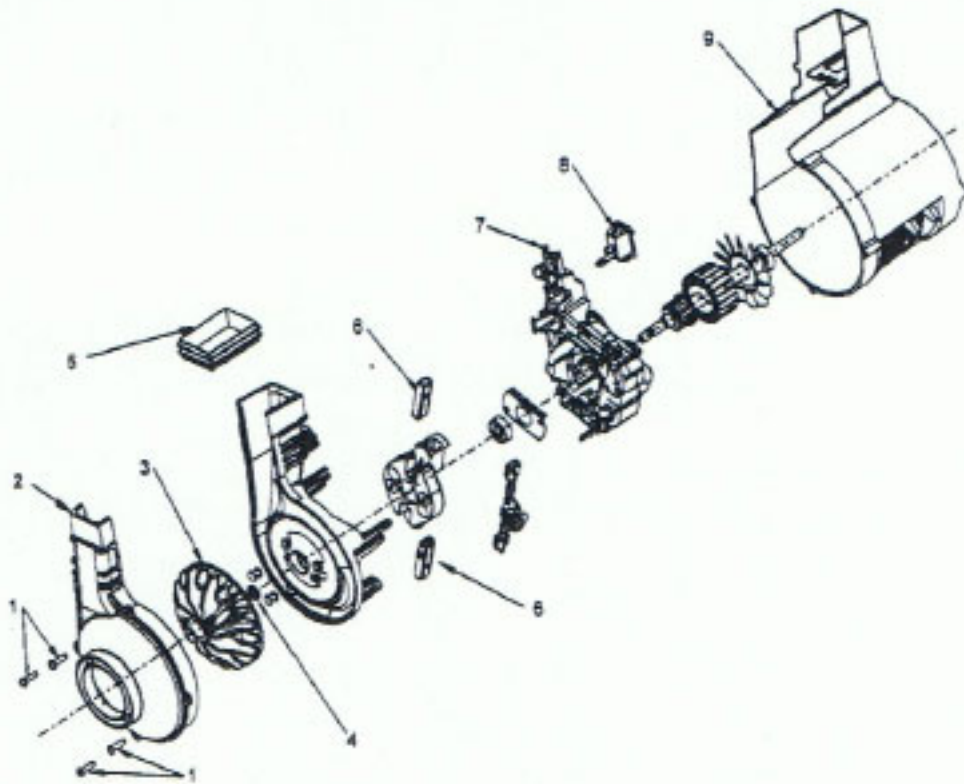

Motor - 43576200 - 12 Amp
43576199 - 12 Amp
43576204 - 8 Amp
43576205 - 12 Amp

Breathe Easy - WidePath Models
Elite / Legacy Style Models
Breathe Easy with headlight Models
Non-Headlight Elite / Legacy Models

Ref. No.	Part No.	Description
	43576200	Motor Assembly Complete
	43576199	Motor Assembly Complete
	43576204	Motor Assembly Complete
	43576205	Motor Assembly Complete
1	214793DA	Screw-Self Tapping (4)
2	38736033	Fan Chamber
3	43565006	Fan/Nut Assembly
4	21312793	Washer
5	38783020	Duct Gear
6	41311022	Motor Brush Assem. (2)
7	36914006	Switch Bus Bar
8	28161068	Switch Assembly
9	37194046	Motor End Cap Assembly -ABE