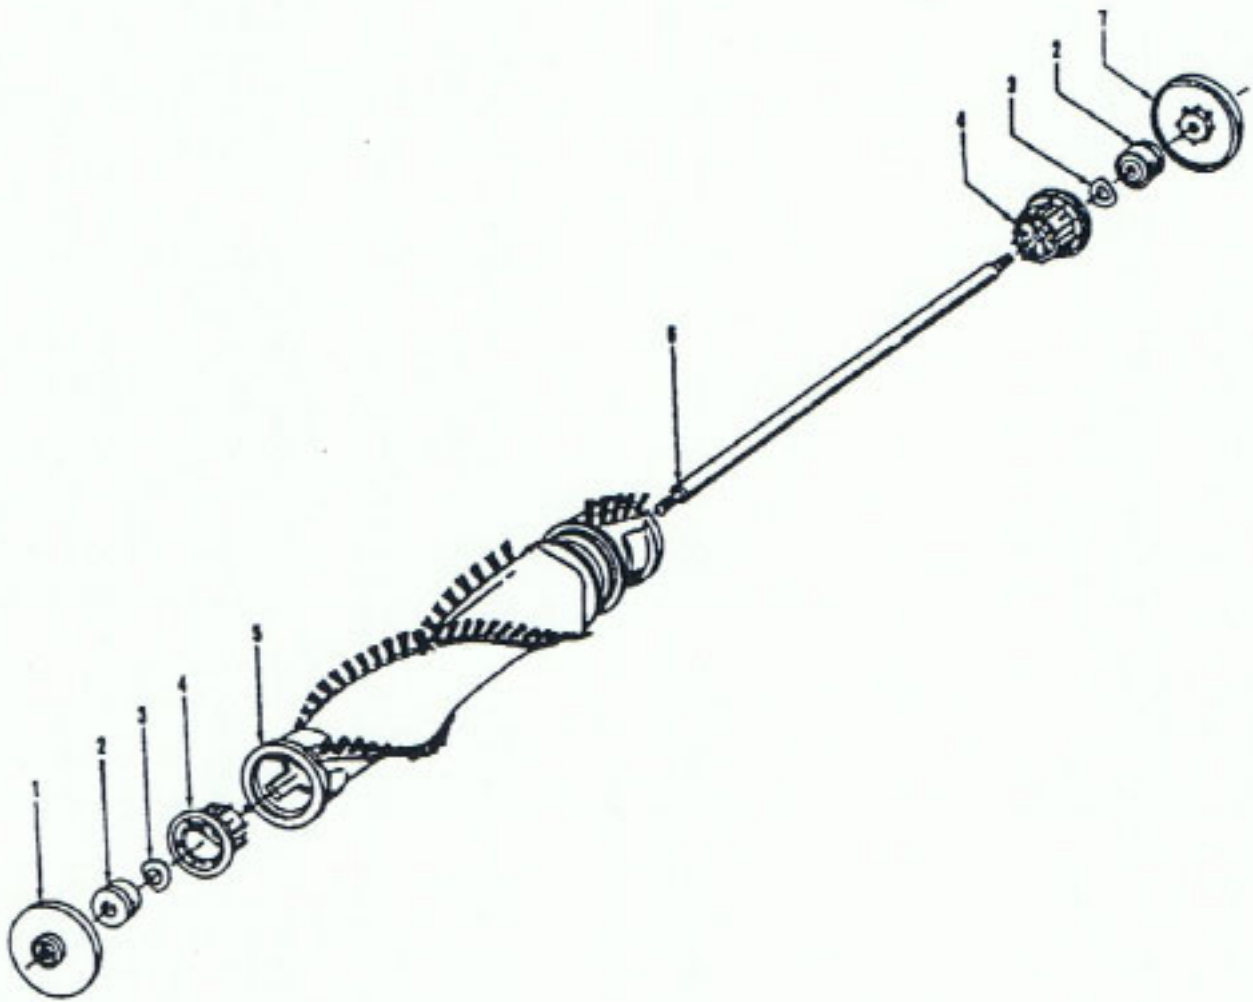

Ref. No.	Part No.	Description
	48414081	Agitator Assem. Complete (Natural Bristles)
	48414075	Agitator Assem. Complete (Blue Bristles)
1	36423016	Thread Guard - RH
2	43267002	Agitator Bearing Assem. (2)
3	21347003	Conical Washer (2)
4	36422022	Agitator End (2)
5	N/A	Agitator Body
6	32724013	Agitator Shaft
7	36423017	Thread Guard - LH - AG

ITEMS NOT ILLUSTRATED

38781013	Duct Seal (8 1/2" Long adhesive backed foam seal used on early models in place of item 18)
54821001	Tape (Roll)

Motor - 43576200 - 12 Amp
43576199 - 12 Amp
43576204 - 8 Amp
43576205 - 12 Amp