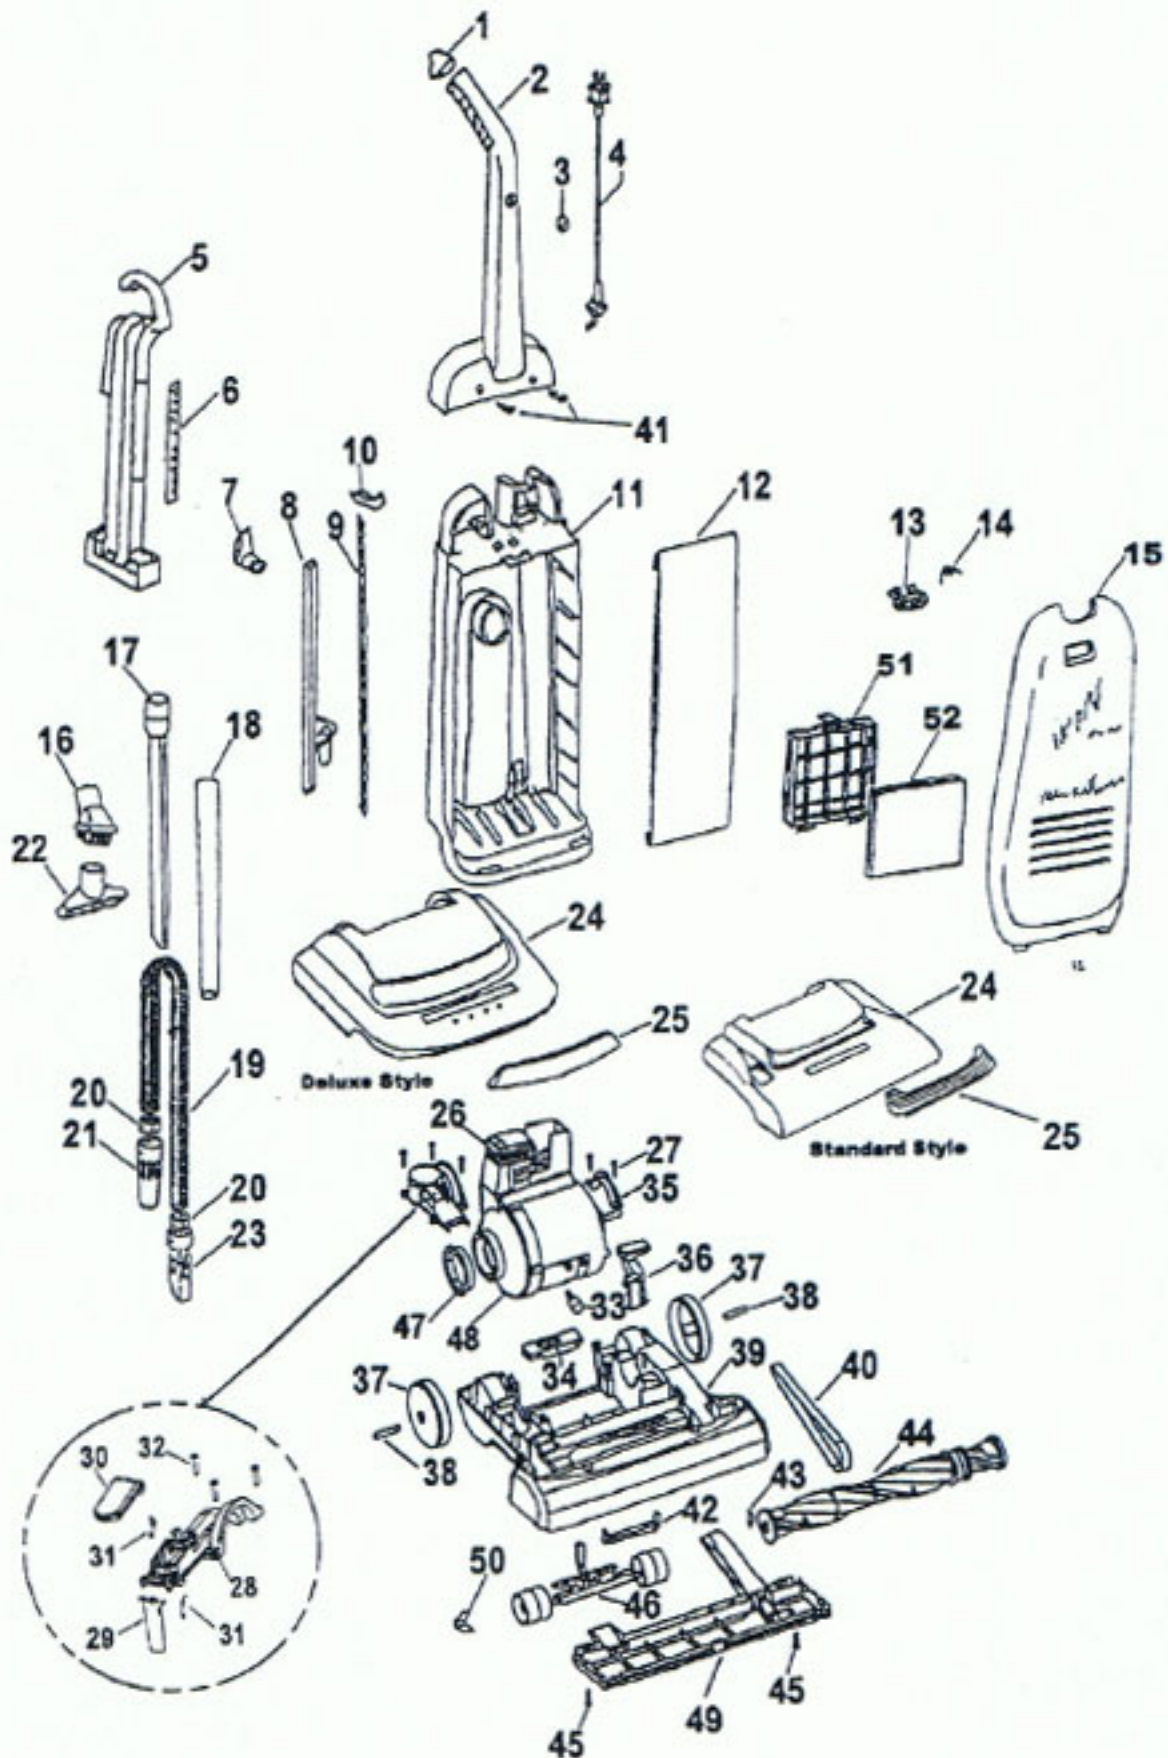

Caddy Vac

Models U5110-900, *U5110-970, U5111-900, U5112-900, U5114-900, U5115-900
U5117-900, U5130-900, U5131-900, **U5131-920, U5132-900, U5133-900
U5133-940, U5134-900, ***U5134-920, U5135-900

Caddy Vac

Models U5110-900, *U5110-970, U5111-900, U5112-900, U5114-900, U5115-900
U5117-900, U5130-900, U5131-900, **U5131-920, U5132-900, U5133-900
U5133-940, U5134-900, ***U5134-920, U5135-900