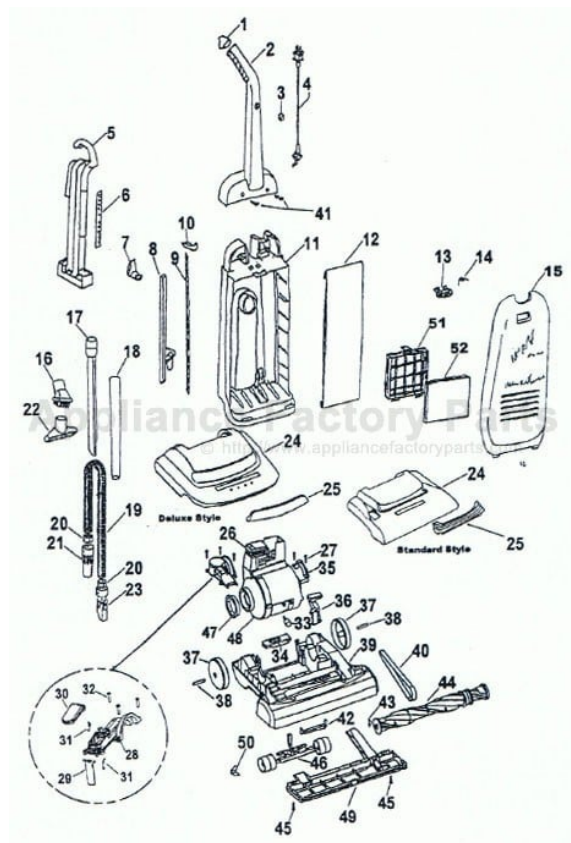

[Find Your HOOVER Vacuum Cleaner Parts - Select From 1456 Models](#)

----- Manual continues below part list -----