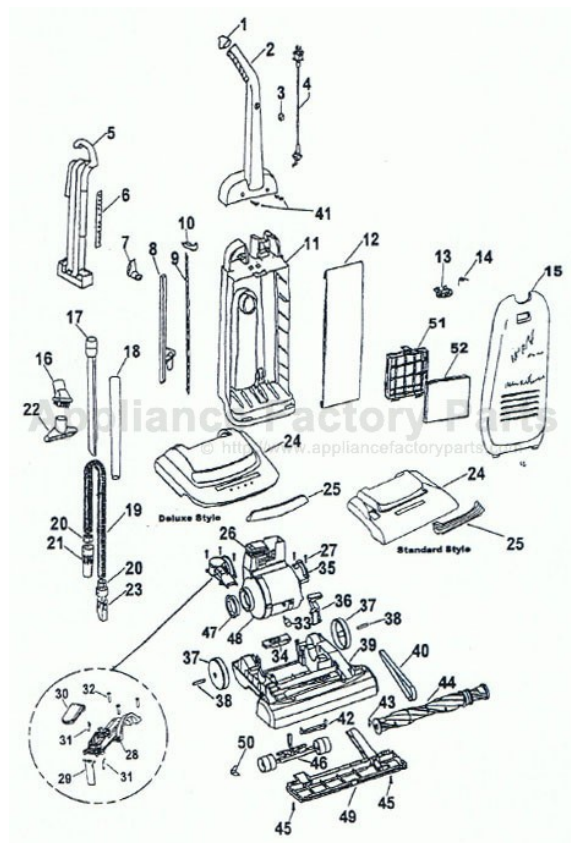

[Find Your HOOVER Vacuum Cleaner Parts - Select From 1456 Models](#)

----- Manual continues below part list -----