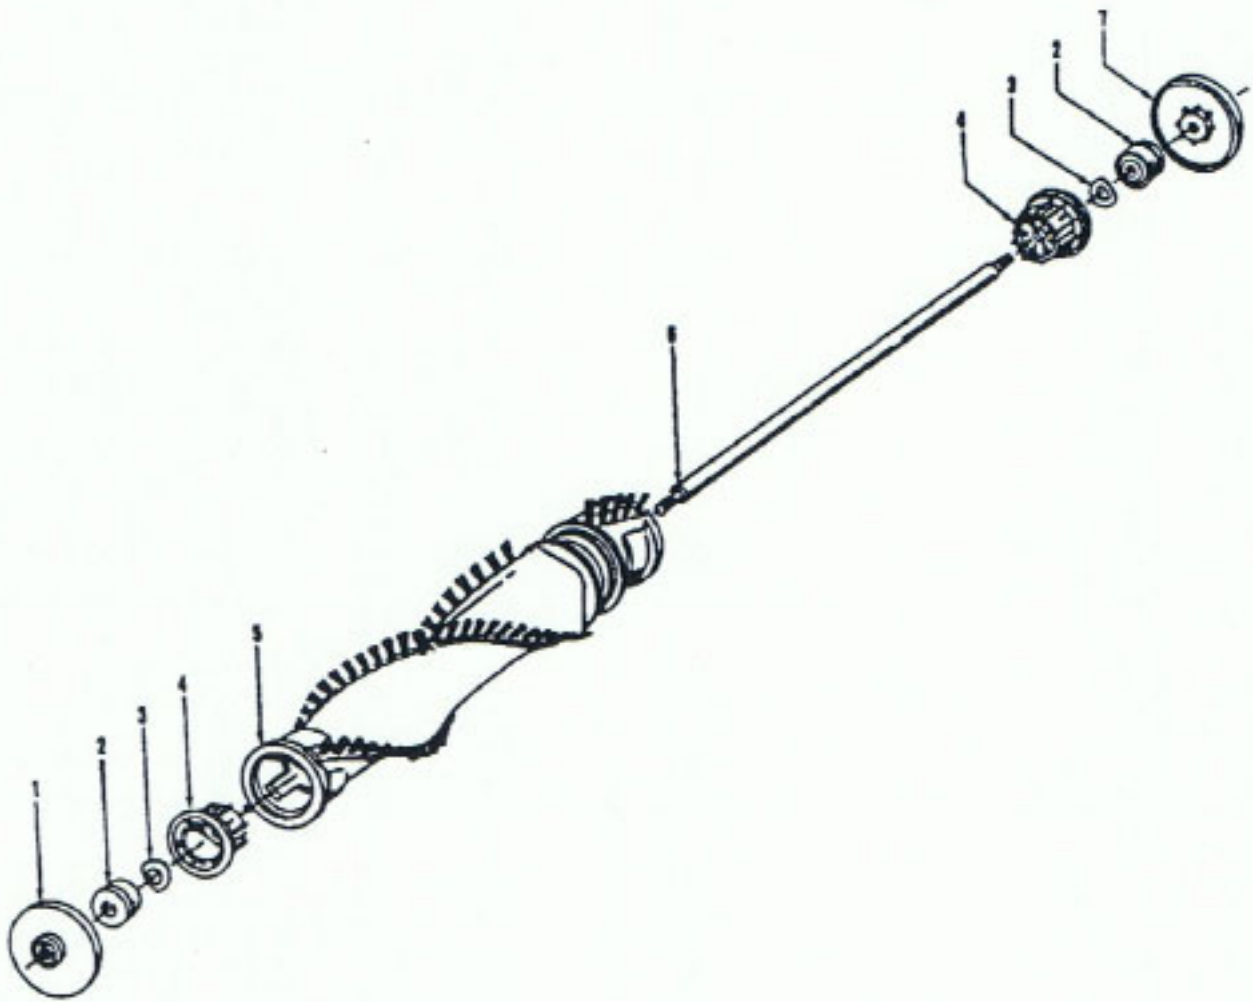

Ref. No.	Part No.	Description
	48414081	Agitator Assem. Complete (Natural Bristles)
	48414075	Agitator Assem. Complete (Blue Bristles)
1	36423016	Thread Guard - RH
2	43267002	Agitator Bearing Assem. (2)
3	21347003	Conical Washer (2)
4	36422022	Agitator End (2)
5	N/A	Agitator Body
6	32724013	Agitator Shaft
7	36423017	Thread Guard - LH - AG

ITEMS NOT ILLUSTRATED

38781013	Duct Seal (8 1/2" Long adhesive backed foam seal used on early models in place of item 18)
54821001	Tape (Roll)

**Motor - 43576200 - 12 Amp**  
**43576199 - 12 Amp**  
**43576204 - 8 Amp**  
**43576205 - 12 Amp**