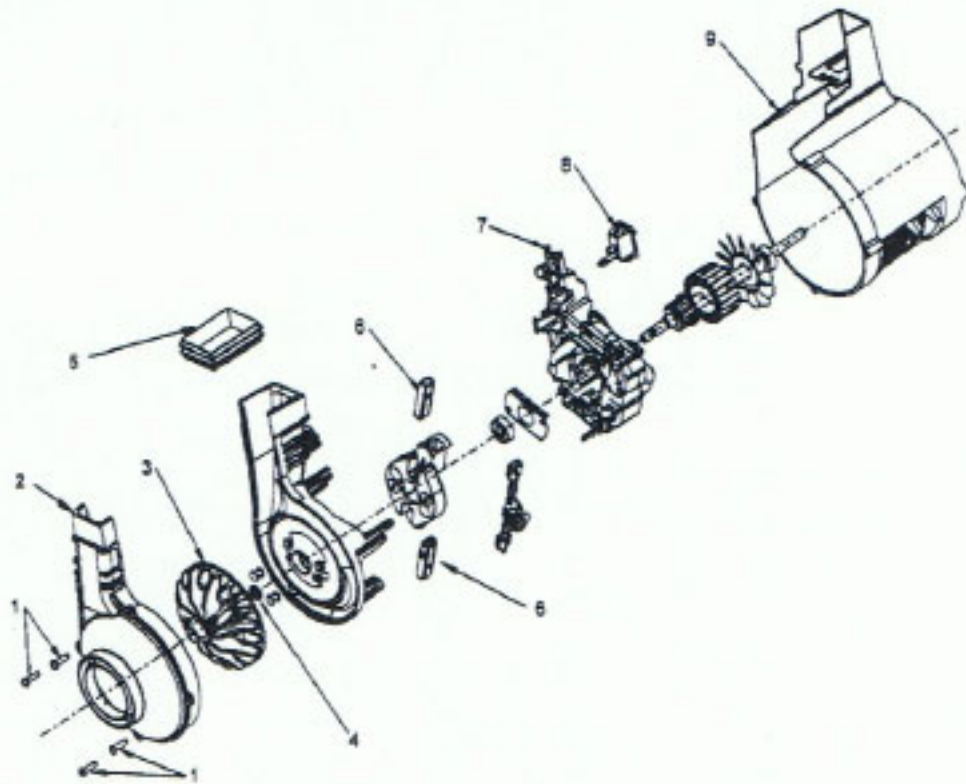

Motor - 43576200 - 12 Amp
43576199 - 12 Amp
43576204 - 8 Amp
43576205 - 12 Amp

Breathe Easy - WidePath Models
Elite / Legacy Style Models
Breathe Easy with headlight Models
Non-Headlight Elite / Legacy Models

Ref. No.	Part No.	Description
	43576200	Motor Assembly Complete
	43576199	Motor Assembly Complete
	43576204	Motor Assembly Complete
	43576205	Motor Assembly Complete
1	214793DA	Screw-Self Tapping (4)
2	38736033	Fan Chamber
3	43565006	Fan/Nut Assembly
4	21312793	Washer
5	38783020	Duct Gear
6	41311022	Motor Brush Assem. (2)
7	36914006	Switch Bus Bar
8	28161068	Switch Assembly
9	37194046	Motor End Cap Assembly -ABE