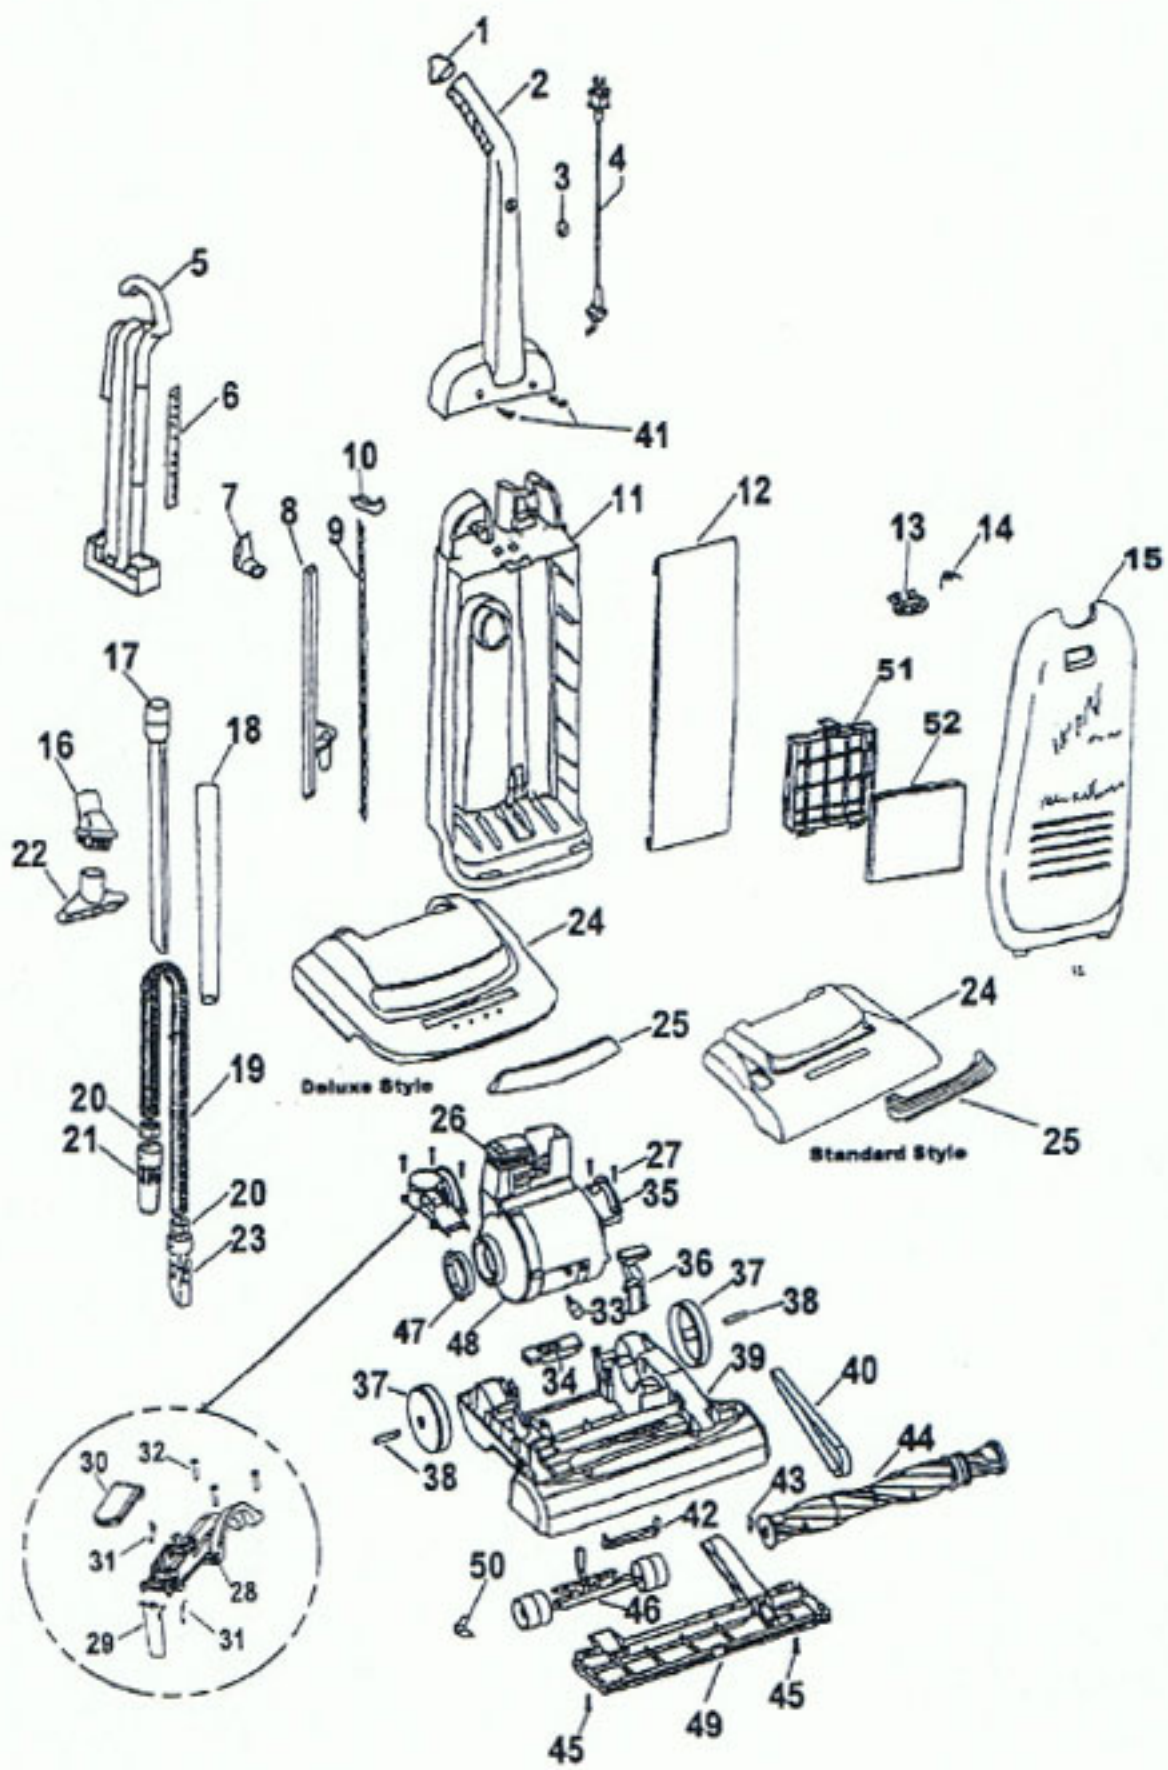

Caddy Vac

Models U5110-900, *U5110-970, U5111-900, U5112-900, U5114-900, U5115-900
U5117-900, U5130-900, U5131-900, **U5131-920, U5132-900, U5133-900
U5133-940, U5134-900, ***U5134-920, U5135-900

Caddy Vac

Models U5110-900, *U5110-970, U5111-900, U5112-900, U5114-900, U5115-900
U5117-900, U5130-900, U5131-900, **U5131-920, U5132-900, U5133-900
U5133-940, U5134-900, ***U5134-920, U5135-900