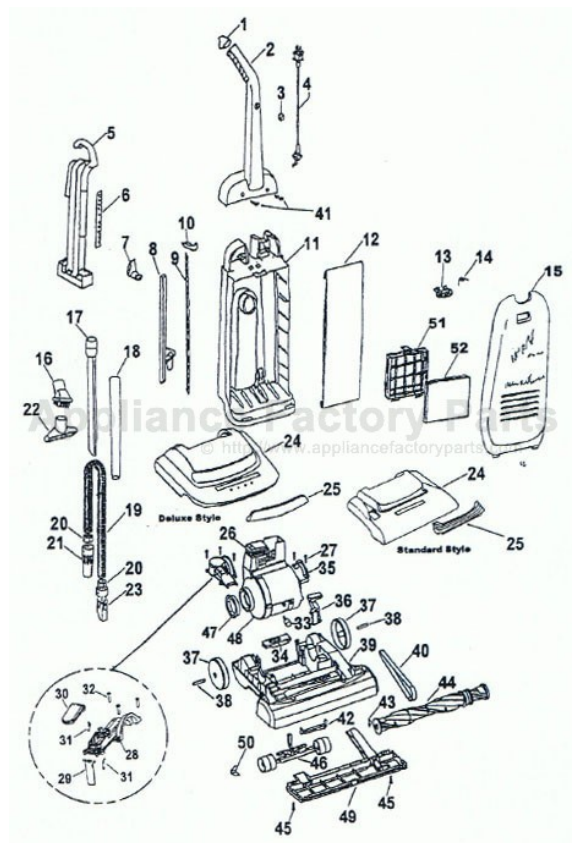

[Find Your HOOVER Vacuum Cleaner Parts - Select From 1456 Models](#)

----- Manual continues below part list -----