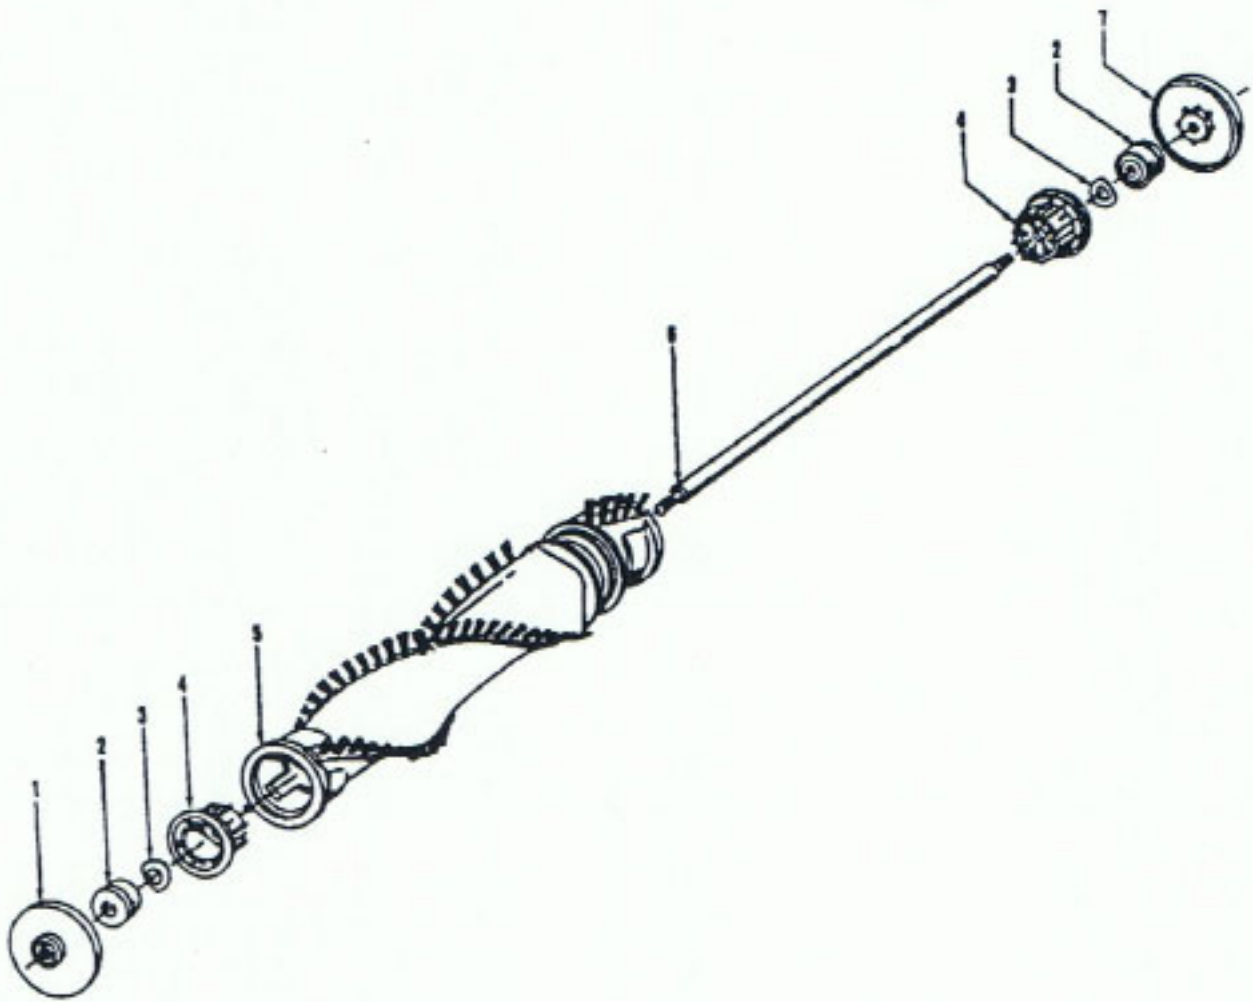

Ref. No.	Part No.	Description
	48414081	Agitator Assem. Complete (Natural Bristles)
	48414075	Agitator Assem. Complete (Blue Bristles)
1	36423016	Thread Guard - RH
2	43267002	Agitator Bearing Assem. (2)
3	21347003	Conical Washer (2)
4	36422022	Agitator End (2)
5	N/A	Agitator Body
6	32724013	Agitator Shaft
7	36423017	Thread Guard - LH - AG

ITEMS NOT ILLUSTRATED

- 38781013 Duct Seal (8 1/2" Long adhesive backed foam seal used on early models in place of item 18)
- 54821001 Tape (Roll)

Motor - 43576200 - 12 Amp
43576199 - 12 Amp
43576204 - 8 Amp
43576205 - 12 Amp