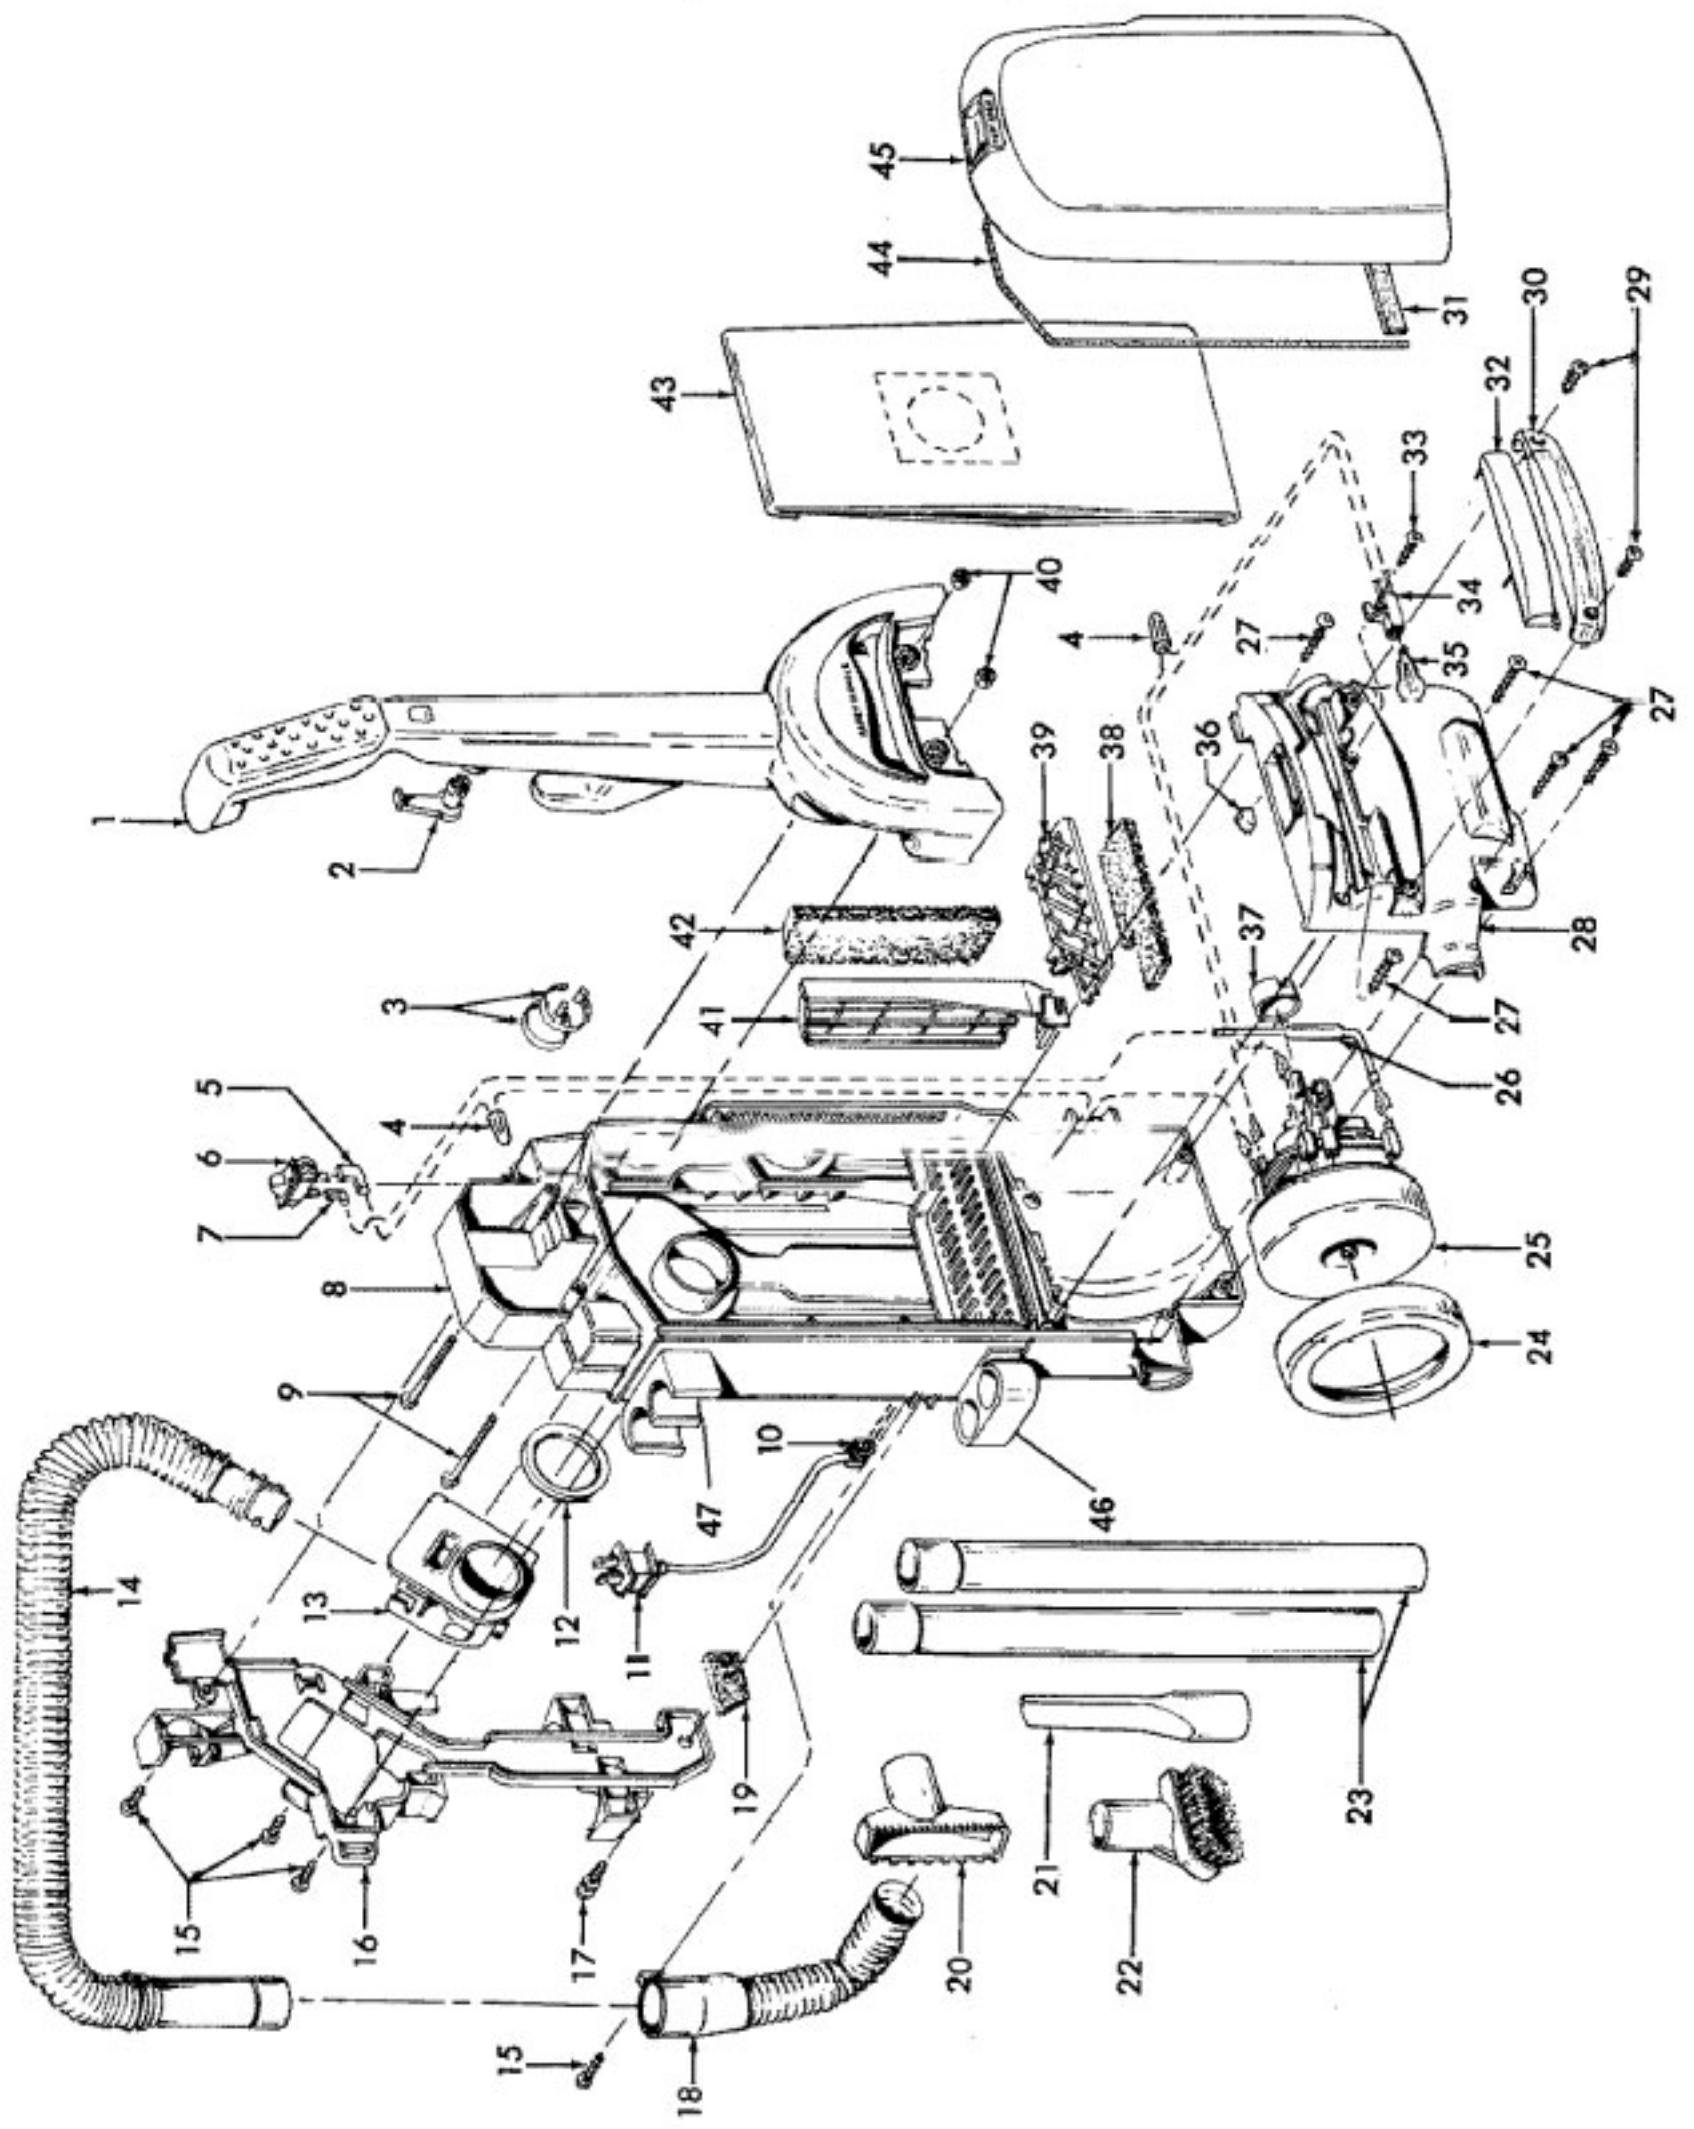

Model Number: U5146900
BOM/Serial #: U5146900
Graphic Title: HANDLE & UPRIGHT ASSEMBLY

Image	Key	Part Number	Description	Substitution	Qty.
1	1	48663206	HANDLE ASSM.-SERVICE		1
1	2	3944201P	CORD WRAP		1
1	3	27479307	CABLE TIE		1
1	4	27618508	WIRE CONNECTOR		1
1	5	-----	NOT REQUIRED PART OR SEE NOTE		1
1	6	28161067	SWITCH-WT-.025 TERM		1
1	6	40309033	SWITCH KIT-SERVICE		1
1	7	-----	NOT REQUIRED PART OR SEE NOTE		1
1	8	37255013	BAG HOUSING-C1703/05	40309039	1
1	9	40201149	HANDLE HARDWARE ASSEM		1
1	10	27482230	STRAIN RELIEF		1
1	11	46383334	CORD-35'-WT		1
1	12	31178017	HOSE CONNECTOR GASKET		1
1	13	38641005	DIRT DUCT		1
1	14	43434248	HOSE ASSEM COMP		1
1	15	21447242	SCREW-SELF TAPPING		4
1	16	36433112	TOOL/HOSE HOLDER	92001070	1
1	17	23149002	SCREW- SELF-TAPPING		1
1	18	43431005	HOSE DOOR ASSEM-SERVICE		1
1	19	34311004	WIRE OPENING SEAL		1
1	20	3861401E	FURNITURE NOZZLE		1
1	21	38617027	CREVICE TOOL-ABR		1
1	22	43414162	DUSTING BRUSH-ABR-U5	43414174	1
1	23	38634078	EXTENSION TUBE-AG		2
1	24	36322035	MOTOR MOUNT-LRG	36322037	1
1	25	43576188	MOTOR ASSEM COMP.		1
1	25	43566016	FAN		1
1	25	41311017	MOTOR BRUSH		2
1	26	51873001	TOC LABEL-WINDTUNNEL		1
1	26	28382086	THERMOL PROTECTOR		1
1	27	21447230	SCREW-SELF TAPPING-F		5
1	28	37196158	MOTOR COVER-ABE		1
1	29	21447228	SCREW-SELF-TAPPING		2
1	30	39383107	LENS-CP		1
1	31	34123050	BAG DOOR GASKET-BOTTOM		1