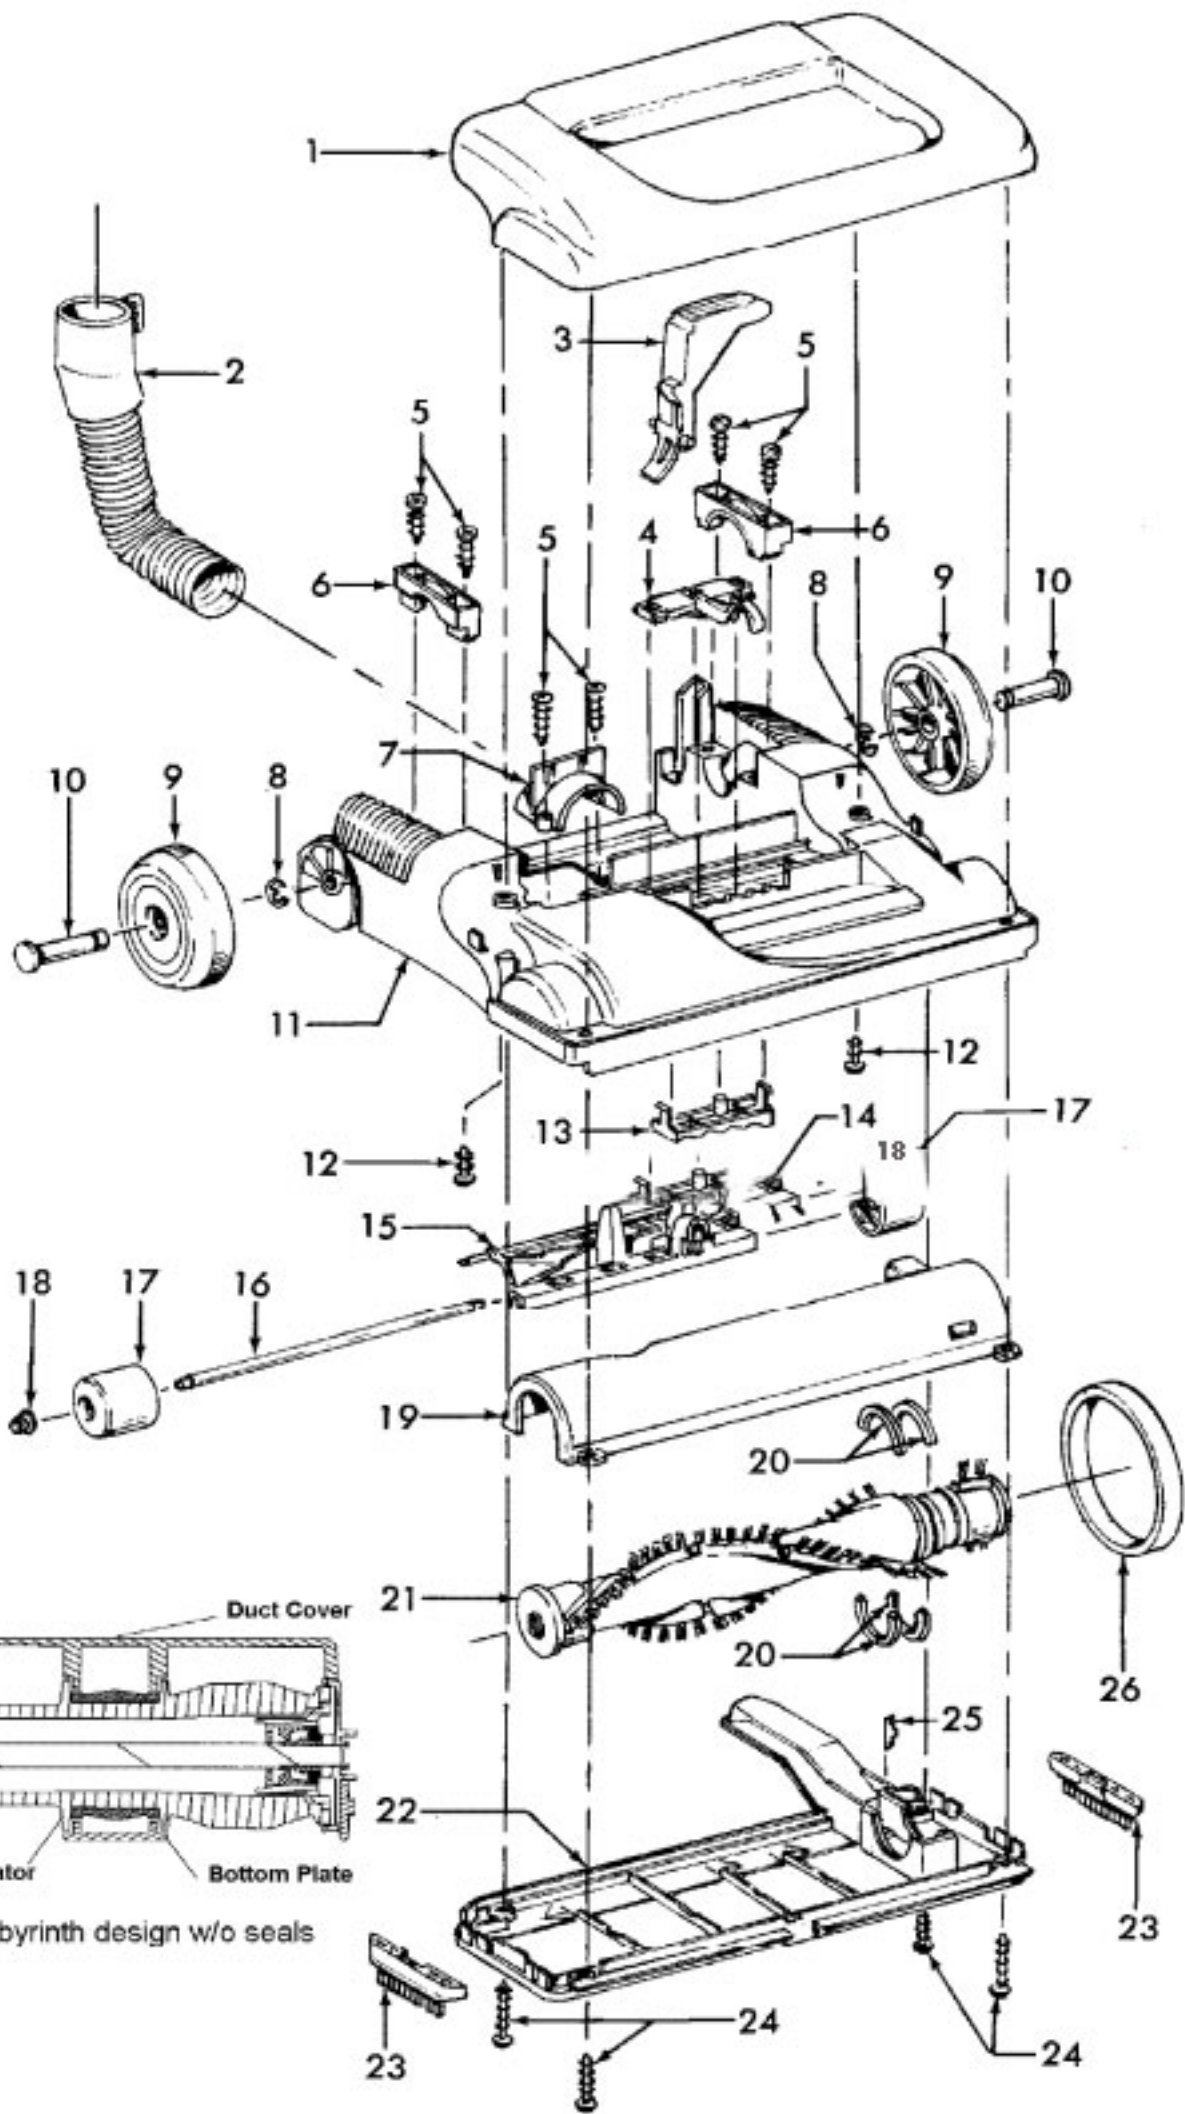

Model Number: U5146900
BOM/Serial #: U5146900
Graphic Title: AGITATOR, MAINBODY, HOOD

Image	Key	Part Number	Description	Substitution	Qty.
1	1	37253407	FALCON JR HOOD-13 IN-AFS		1
1	2	43431005	HOSE DOOR ASSEM-SERVICE		1
1	3	38458043	HANDLE RELEASE LEVER		1
1	4	40309004	NOZZLE ADJ LEVER & CAM KIT		1
1	5	21447072	SCREW		1
1	6	36131094	TRUNNION COVER-ABE		1
1	7	36171044	HOSE CLAMP-ABE		1
1	8	160017--	LOCK RING		1
1	9	38522077	REAR WHEEL		1
1	10	32434008	REAR AXLE-AA.X-U5433-	32434007	1
1	11	37242140	MAIN BODY W/GUARD-13 IN-ABE		1
1	12	21447228	SCREW-SELF-TAPPING		1
1	13	40309004	NOZZLE ADJ LEVER & CAM KIT		1
1	14	38355010	TORSION SPRING		1
1	15	36432027	FRONT WHEEL SUPPORT-CP		1
1	15	43248057	FRONT WHEEL ASSEMBLY	43248064	1
1	16	32541003	WHEEL SHAFT		1
1	17	38521004	FRONT WHEEL	43248064	1
1	18	36131056	WHEEL RETAINER - BZ		1
1	19	40309025	BOTTOM PLATE/DUCT 13 SERVICE		1
1	20	38781053	AGITATOR PULLEY SEAL		1
1	21	48414110	AGITATOR-13-SERVICE		1
1	22	40309025	BOTTOM PLATE/DUCT 13 SERVICE		1
1	23	39511004	LITTER PICKER		2
1	24	21447121	SCREW		1
1	25	13261AY-	RIB SHOE	013261AY	1
1	26	38528033	BELT		1