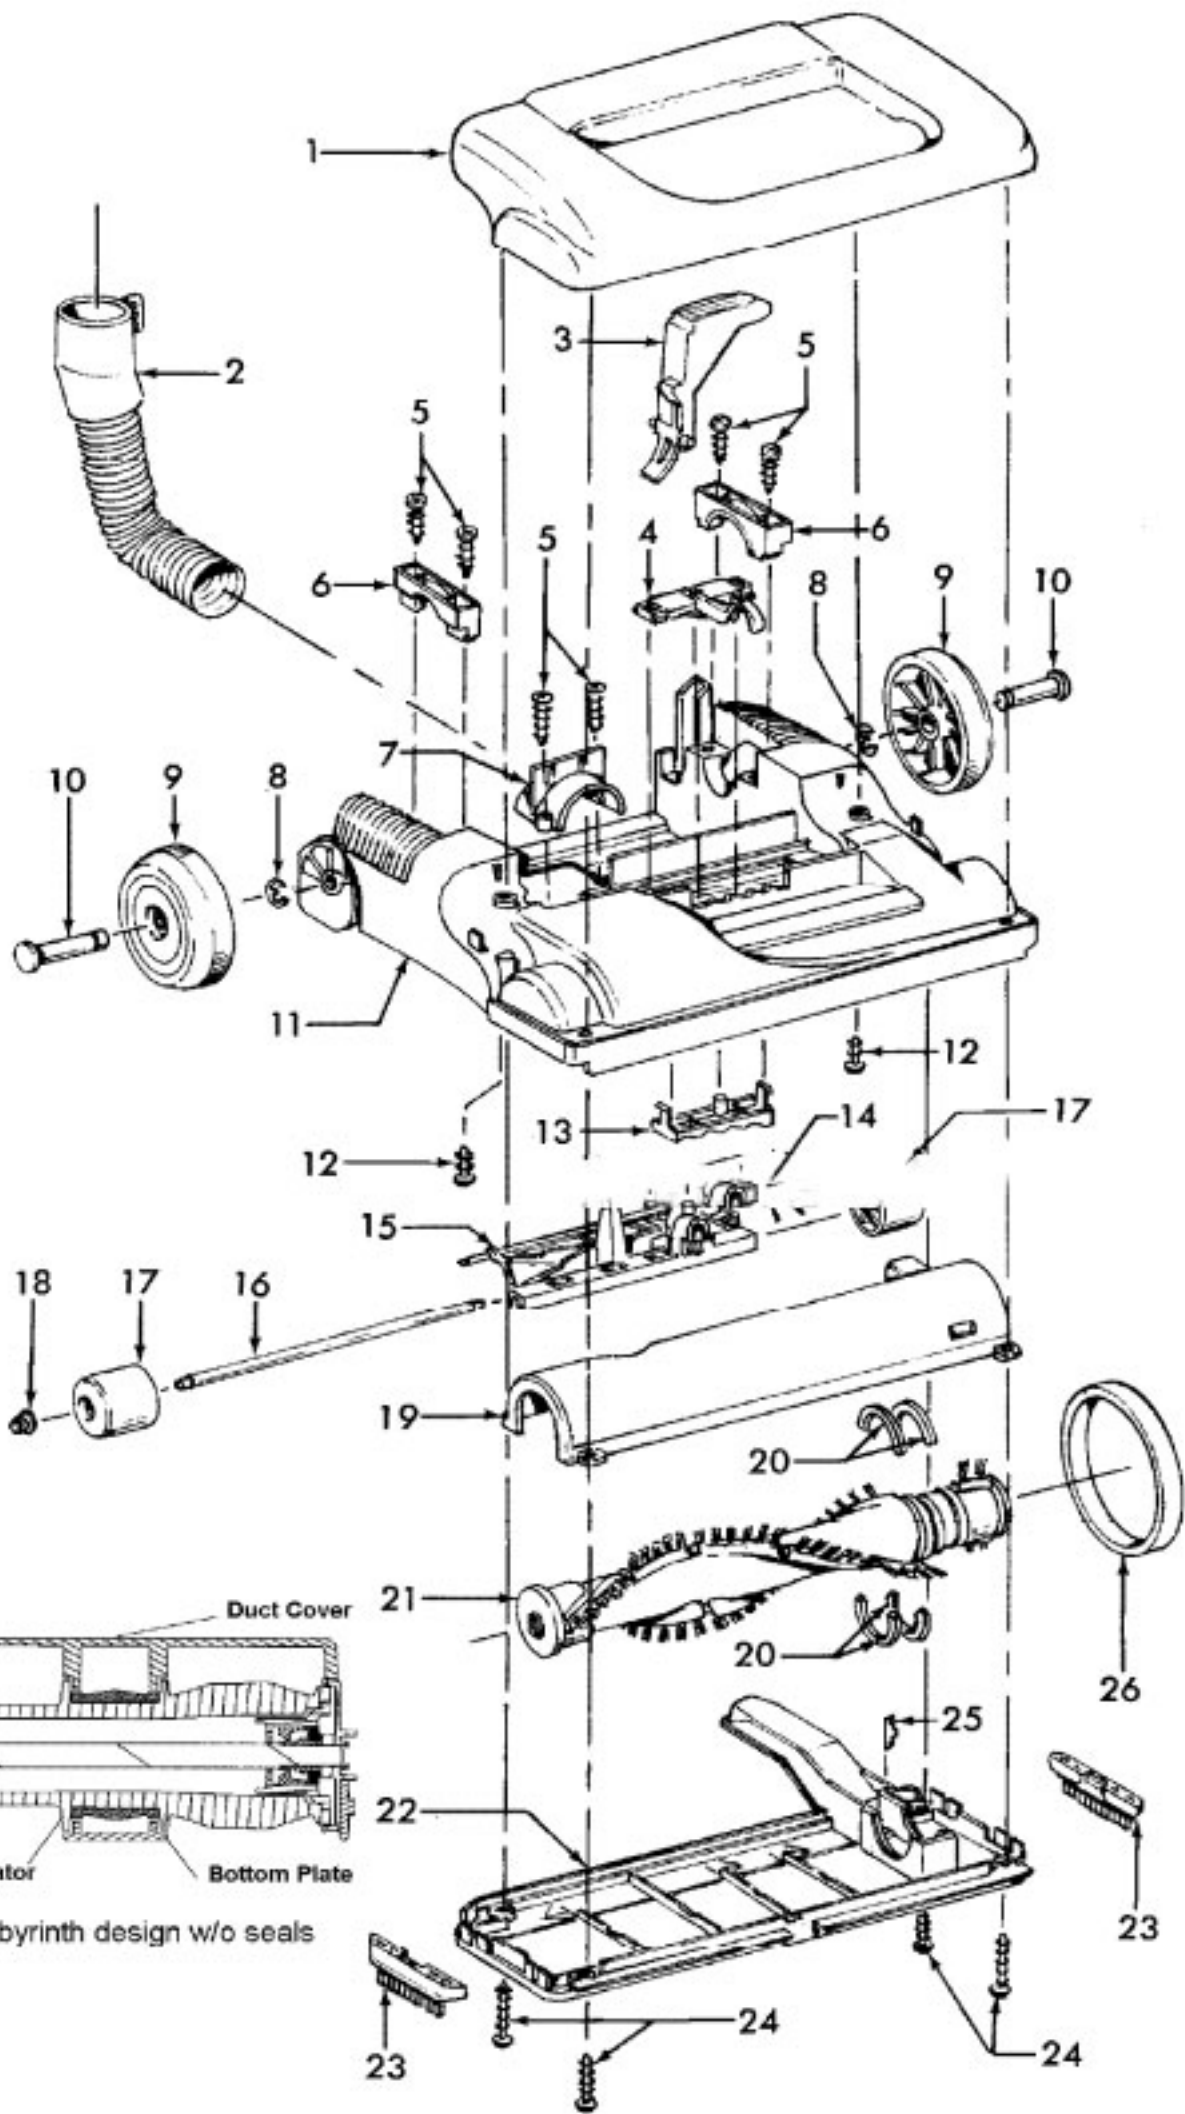

Model Number: U5154900
BOM/Serial #: U5154900
Graphic Title: AGITATOR, MAINBODY, HOOD

Image	Key	Part Number	Description	Substitution	Qty.
1	1	37253A27	HOOD STD-AGF		1
1	2	43431005	HOSE DOOR ASSEM-SERVICE		1
1	3	38458043	HANDLE RELEASE LEVER		1
1	4	40309004	NOZZLE ADJ LEVER & CAM KIT		1
1	5	21447072	SCREW		1
1	6	36131094	TRUNNION COVER-ABE		1
1	7	36171044	HOSE CLAMP-ABE		1
1	8	160017--	LOCK RING		1
1	9	38522077	REAR WHEEL		1
1	10	32434012	REAR AXLE	32434007	1
1	11	37242140	MAIN BODY W/GUARD-13 IN-ABE		1
1	12	21447228	SCREW-SELF-TAPPING		1
1	13	40309004	NOZZLE ADJ LEVER & CAM KIT		1
1	14	38355010	TORSION SPRING		1
1	15	92001026	FRONT WHEEL ASSEM COMPLETE		1
1	15	36432027	FRONT WHEEL SUPPORT-CP		1
1	16	32541007	WHEEL SHAFT-AY		1
1	17	38521009	FRONT WHEEL-AG		1
1	18	36131056	WHEEL RETAINER - BZ		1
1	19	40309025	BOTTOM PLATE/DUCT 13 SERVICE		1
1	20	38781053	AGITATOR PULLEY SEAL		1
1	21	48414110	AGITATOR-13-SERVICE		1
1	22	40309025	BOTTOM PLATE/DUCT 13 SERVICE		1
1	23	36235088	FURNITURE GUARD FILLER		1
1	24	21447121	SCREW		1
1	25	13261AY-	RIB SHOE	013261AY	1
1	26	38528033	BELT		1
1	27	3861401E	FURNITURE NOZZLE		1
1	27	38617027	CREVICE TOOL-ABR		1
1	27	92001017	DUSTING BRUSH ASSEMBLY-ABR		1