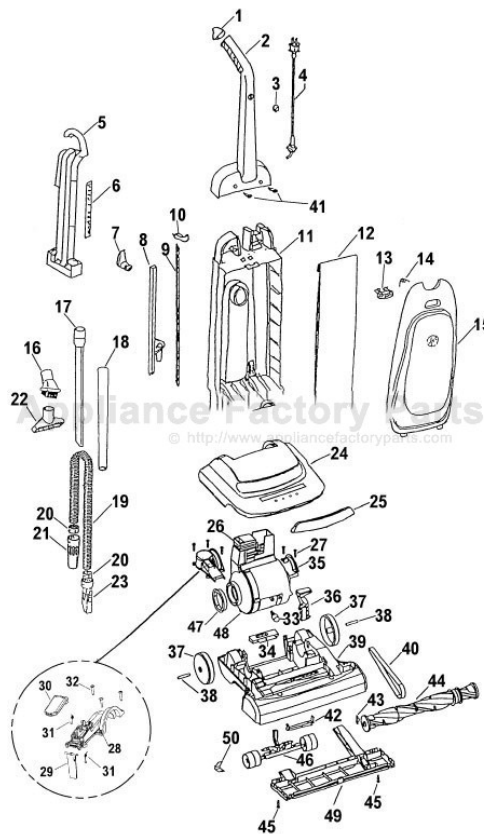

[Find Your HOOVER Vacuum Cleaner Parts - Select From 1456 Models](#)

----- Manual continues below part list -----