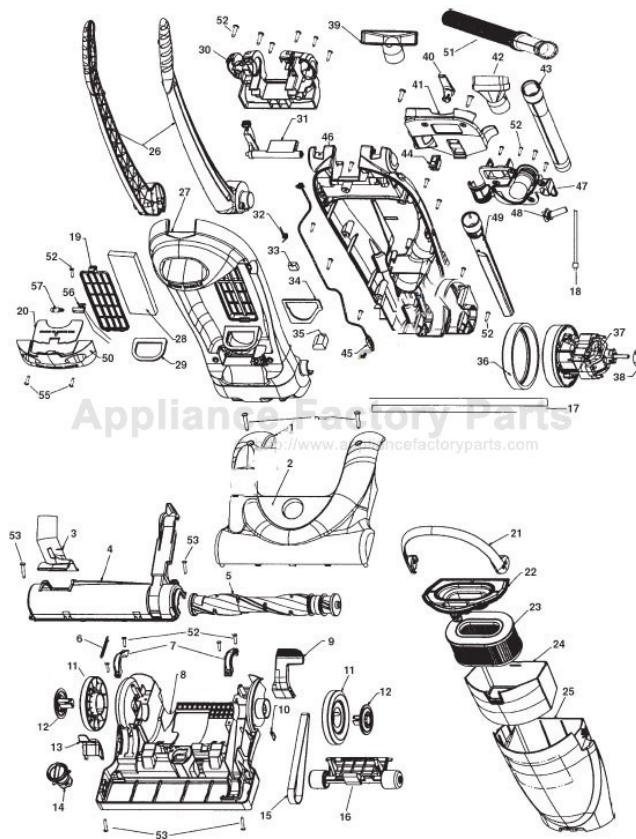

[Find Your HOOVER Vacuum Cleaner Parts - Select From 1456 Models](#)

----- Manual continues below part list -----