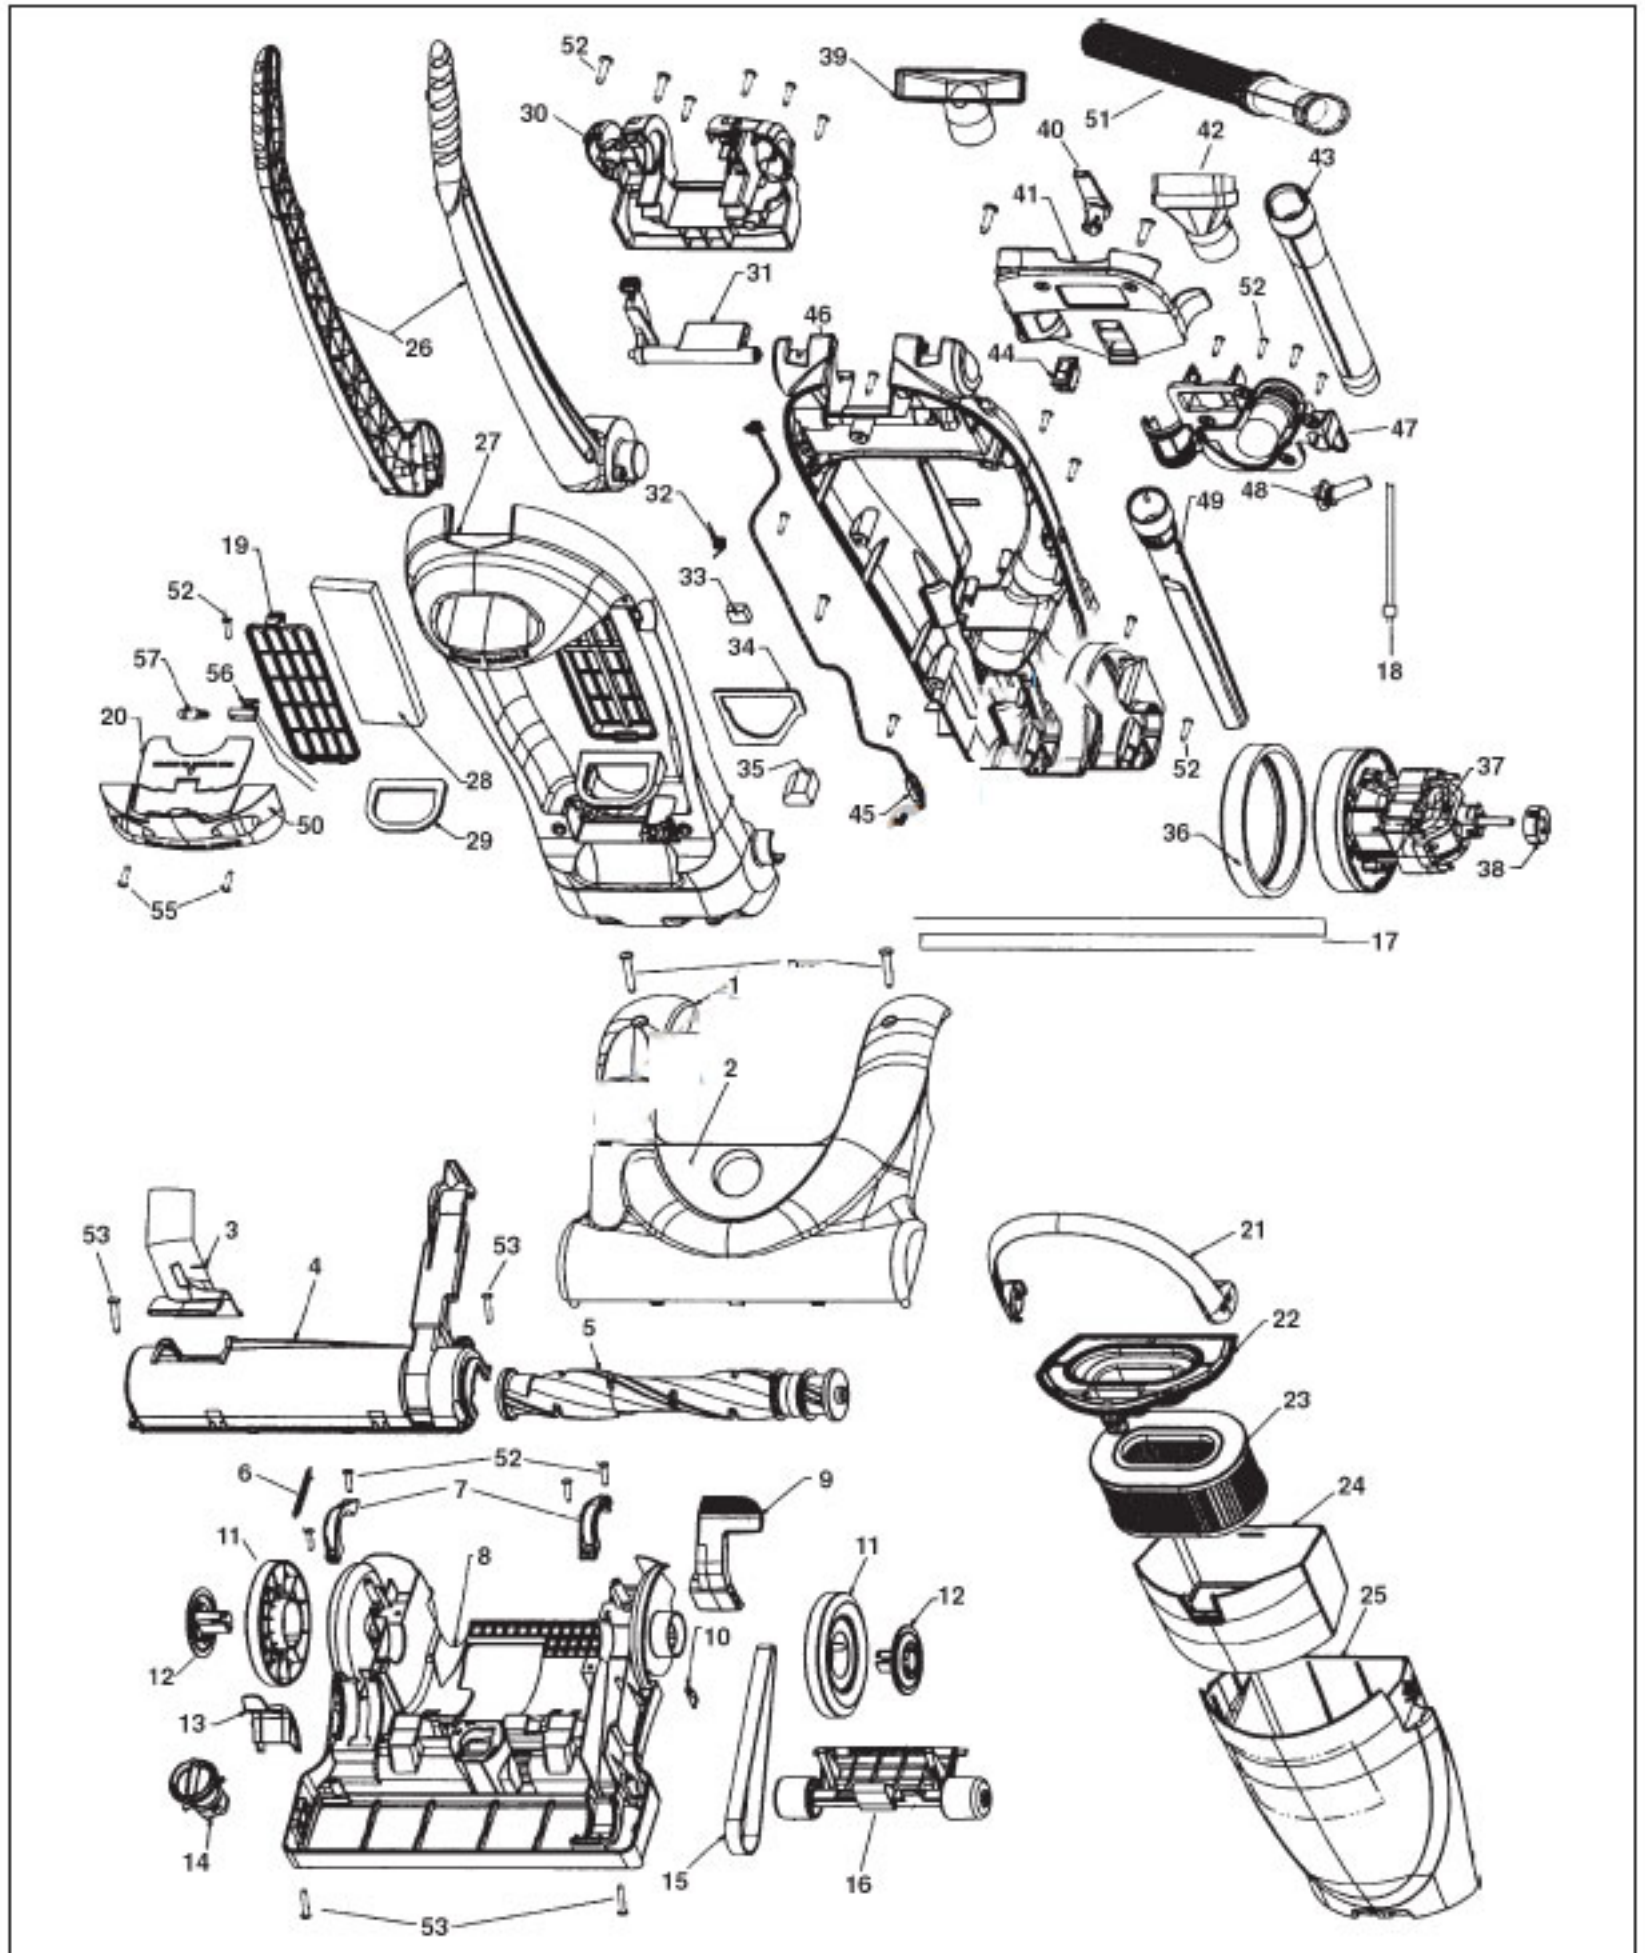

HOOVER Original

FOLD-AWAY UPRIGHT

Models U5162-900, U5163-900, U5163-940, U5167-900

Original

HOOVER

FOLD-AWAY UPRIGHT

Models U5162-900, U5163-900, U5163-940, U5167-900

KEY	PART NO.	DESCRIPTION	KEY	PART NO.	DESCRIPTION
1	H-37253A13	Hood U5162-900	31	H-36151033	Pivot Latch Lever
1	H-37253A10	Hood U5163-900	32	H-38355016	Pivot Latch Spring
1	H-37253A12	Hood U5167-900	33	H-34131010	Plug
2	H-51351010	Nameplate	34	H-38783032	Duct Seal
3	H-38646085	Lower Duct	35	H-34131019	Wire Opening Plug
4	H-37243040	Agitator Housing	36	H-36322037	Motor Mount - Large
5	H-48414127	Agitator Assembly Complete	37	H-43576188	Motor Assembly
6	H-38335026	Debris Spring	38	H-36322030	Motor Mount - Small
7	H-36131118	Trunnion Cover	39	H-3861401E	Furniture Nozzle
8	H-37242137	Main Body	40	H-3944201P	Cord Wrap
9	H-38458069	Handle Release Lever	41	H-36433182	Tool Holder Upper
10	H-13261	Rib Shoe	42	H-43414174	Dusting Brush Assembly
11	H-38522086	Rear Wheel	43	H-38634091	Extension Tube
12	H-37912016	Wheel Hub	44	H-28161067	Switch
13	H-37257300	Debris Door	45	H-28382094	Thermal Protector
14	H-38562020	Nozzle Height Cam	46	H-37255035	Rear Housing
15	H-38528040	Belt	47	H-36433181	Tool Holder Lower
16	H-43248062	Front Wheel Assembly	48	H-36215028	Cord Protector
17	H-38781076	Rope Seal Gasket	49	H-38617029	Crevice Tool - Long
18	H-46383348	Attachment Cord	50	H-39383118	Dirt Finder Lens
19	H-36426061	Final Filter Retainer	51	H-43431224	Hose Assembly
20	H-37248005	Access Door	52	H-21447242	Screw
21	H-39457045	Dirt Cup Carry Handle	53	H-21447072	Screw
22	H-37249037	Dirt Cup Lid	54	H-21447269	Screw
23	H-40130050	Cartridge Filter Pack	55	H-017001	Screw
24	H-36426065	Filter Support	56	H-47173040	Wiring Harness
25	H-38775098	Dirt Cup - ACW	57	H-27313107	Headlight
26	H-39453001	Upper Handle Assembly	Items Not Illustrated		
27	H-37254220	Front Housing U5162-900	H-27618508	Wire Connector	
27	H-37254223	Front Housing U5163-900, U5163-940	H-49811120	Lead Wire White - (From cord to motor)	
27	H-37254221	Front Housing U5167-900	H-49811117	Lead Wire Purple - (Cord to switch)	
28	H-38766008	Final Filter	H-21447269	Screw	
29	H-38785019	Inlet seal	H-43434042	Hose Assembly - Extra	
30	H-37258161	Handle Retainer Cover			