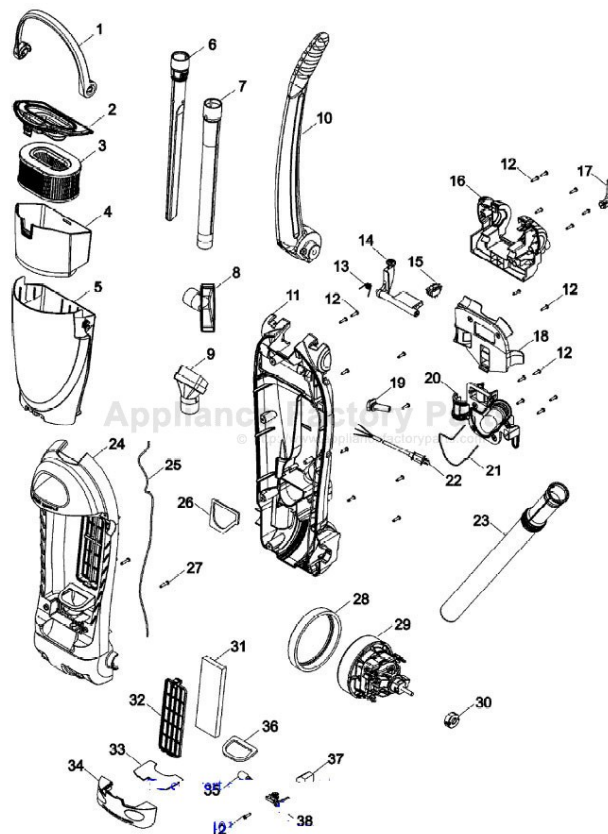

[Find Your HOOVER Vacuum Cleaner Parts - Select From 1456 Models](#)

----- Manual continues below part list -----