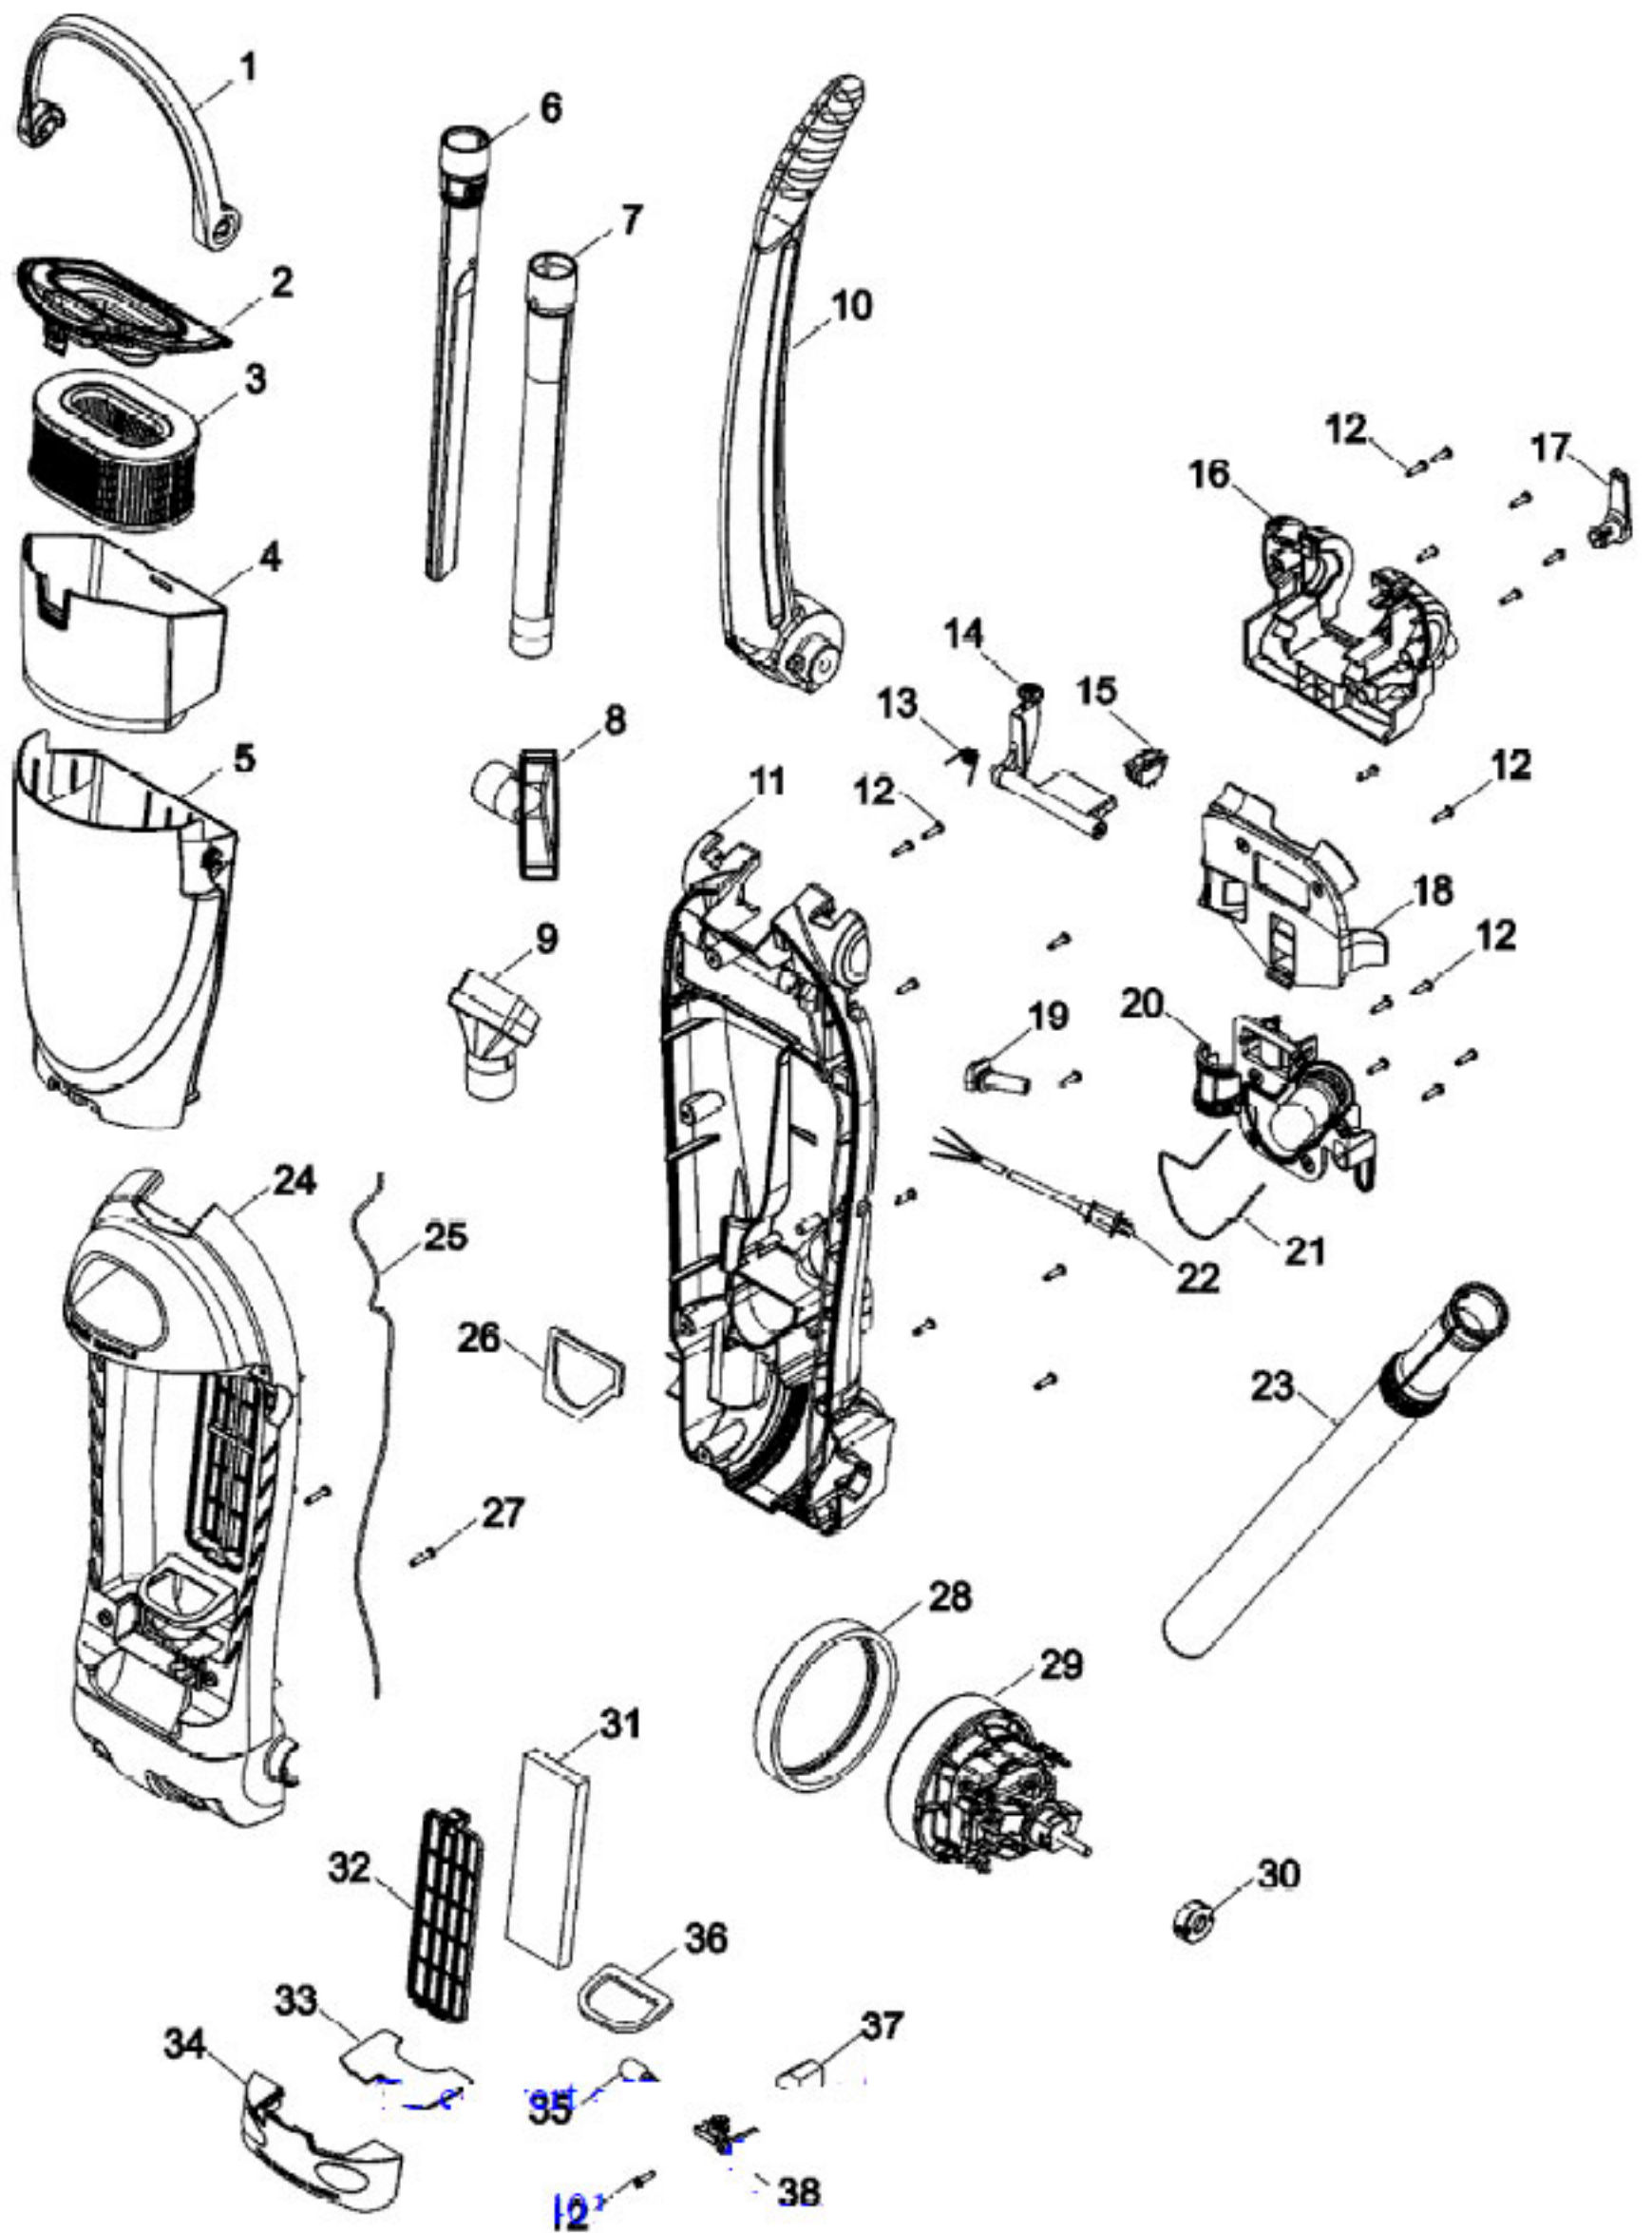

Item	Part Number	Part Description	Alt Part	Series	Qty
1	39457047	DIRT CUP CARRY HDL			1
2	37249037	DIRT CUP LID W/SEAL			1
3	40130050	CARTRIDGE FILTER			1
4	36426065	FILTER SUPPORT-SERVICE			1
5	38775098	DIRT CUP-SERVICE			1
6	38617031	CREVICE TOOL-LONG-AGR			1
7	38634092	EXTENSION TUBE-14 IN-AGS			1
8	38614044	FURNITURE NOZZLE-AGR			1
9	43414195	DUSTING BRUSH ASSEMBLY-AGR			1
10	39453001	UPPER HANDLE ASSEMBLY			1
11	37255035	REAR HOUSING			1
12	21447242	SCREW-SELF TAPPING			22
13	92001063	PIVOT LATCH LEVER - AGR			1
14	38355016	PIVOT LATCH SPRING			1
15	28161067	SWITCH-WT-.025 TERM			1
16	37258161	HANDLE RETAINER COVER			1
17	3944201P	CORD WRAP			1
18	36433182	TOOL HLDR UPPER			1
19	36215028	CORD PROTECTOR-WTBGL			1
20	36433181	TOOL HLDR LOWER			1
21	38781076	ROPE SEAL GASKET			1
22	46383360	ATTACH CORD ASSEM COMP-EXP	46383357		1
23	43431224	HOSE ASSEMBLY			1
24	92001301	HOUSING-FRONT-AKJ			1
25	47534035	THERMAL PROTECTOR ASSEMBLY			1
26	38783032	DUCT SEAL			1
27	21479345	SCREW	017001FW		2
28	36322037	MOTOR MOUNT-LARGE			1
29	43576183	MOTOR ASSEMBLY			1
30	36322030	MOTOR MOUNT-SMALL			1
31	38766008	FINAL FILTER			1
32	36426061	FINAL FILTER RETAINER			1
33	37248005	BULB ACCESS DOOR			1
34	39383118	DIRT FINDER LENS			1
35	27313107	BULB			1
36	38785019	INLET SEAL			1
37	34131019	WIRE OPENING PLUG			1
38	93001830	LAMP SOCKET ASY			1
39	16025879	MANUAL, OWNERS			1
40	92001271	WIRE HARNESS ASSY			1
41	34131010	PLUG			1