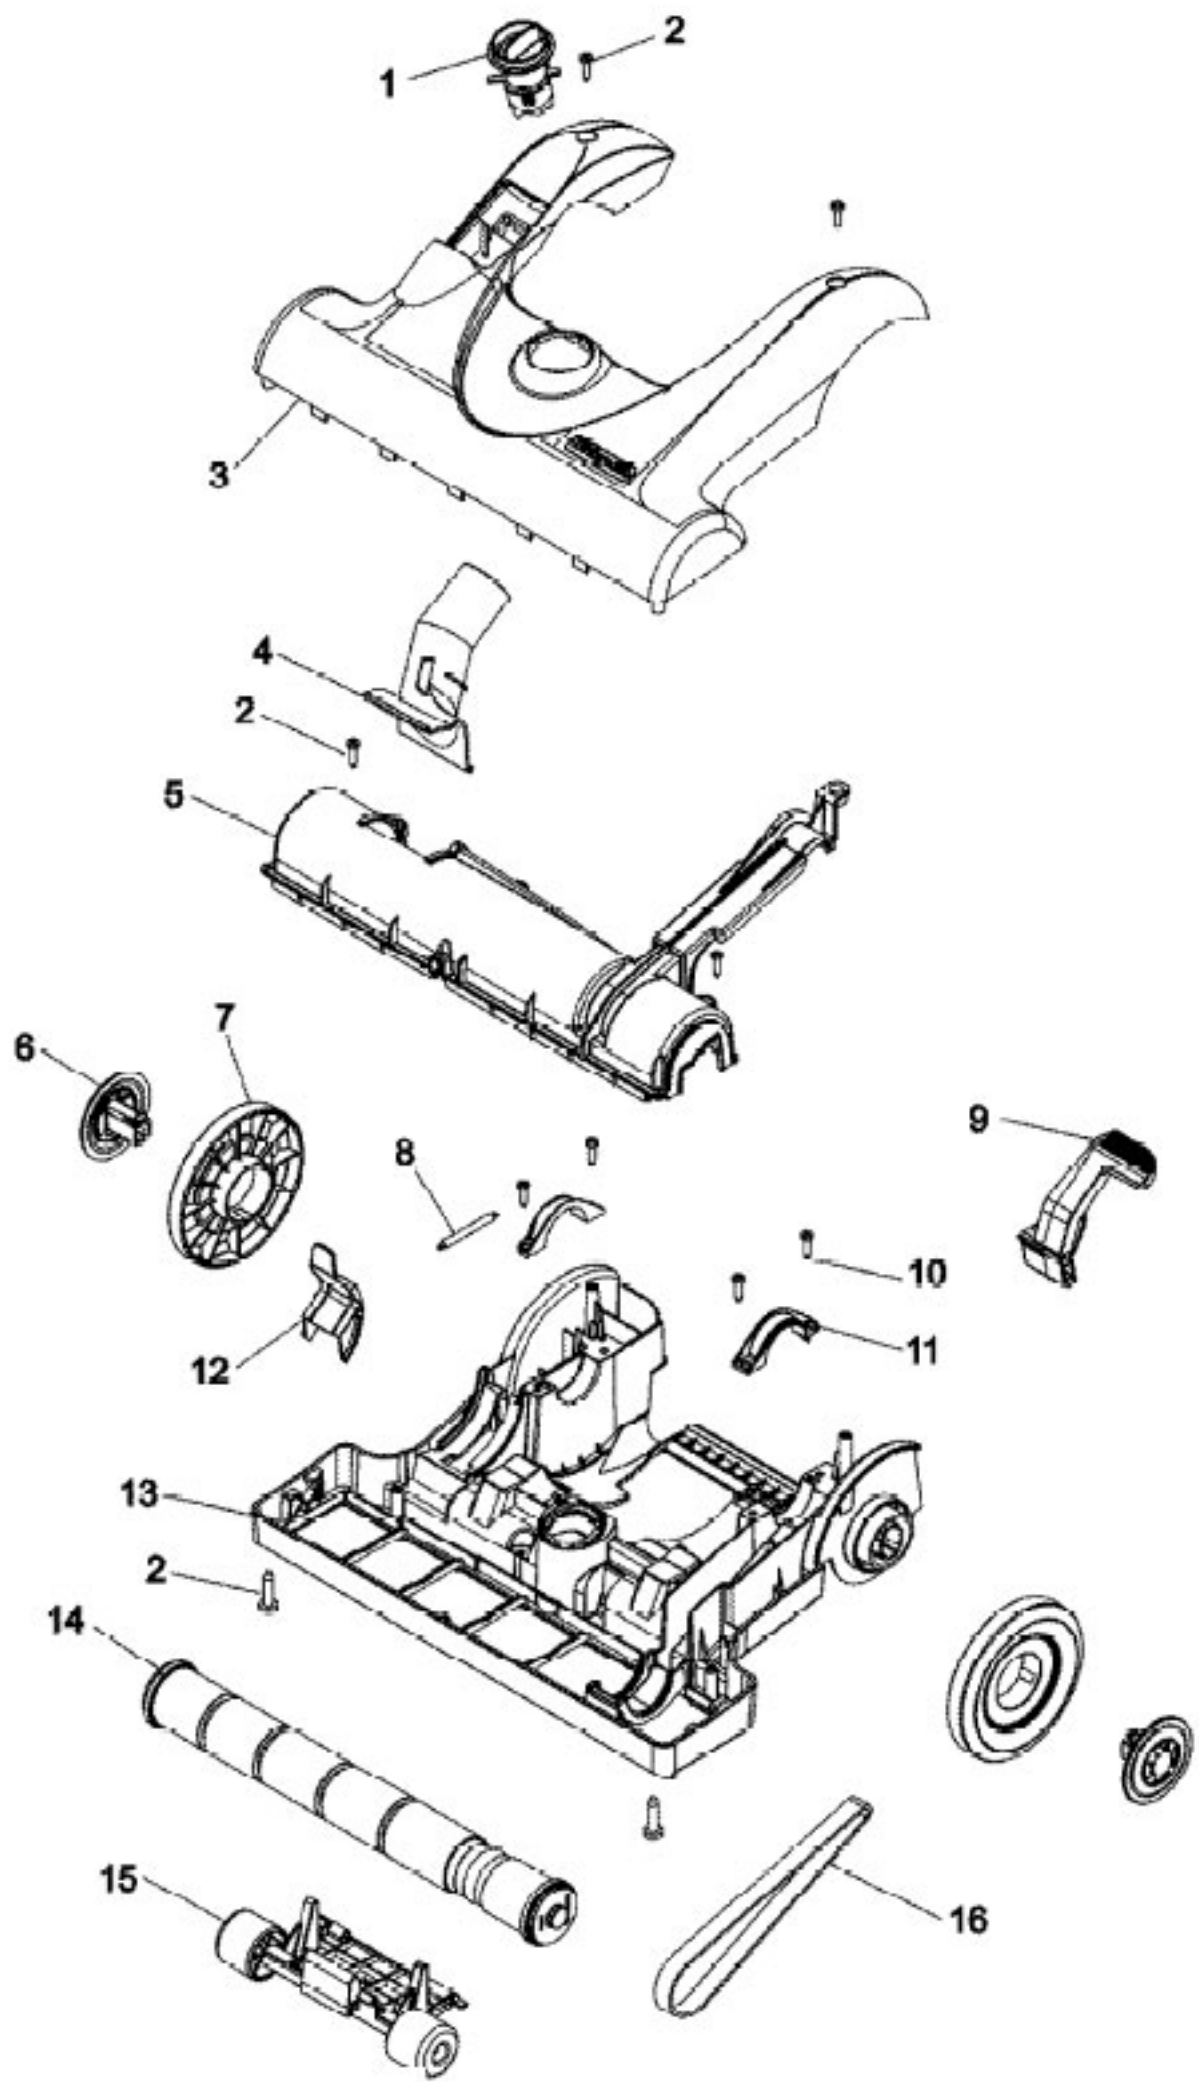

# HOOVER U5165-900 Owner's Manual

[Shop genuine replacement parts for HOOVER  
U5165-900](#)

[Find Your HOOVER Vacuum Cleaner Parts - Select From 1456 Models](#)

----- Manual continues below part list -----

Item	Part Number	Part Description	Alt Part	Series	Qty
1	39457047	DIRT CUP CARRY HDL			1
2	37249037	DIRT CUP LID W/SEAL			1
3	40130050	CARTRIDGE FILTER			1
4	36426065	FILTER SUPPORT-SERVICE			1
5	38775098	DIRT CUP-SERVICE			1
6	38617031	CREVICE TOOL-LONG-AGR			1
7	38634092	EXTENSION TUBE-14 IN-AGS			1
8	38614044	FURNITURE NOZZLE-AGR			1
9	43414195	DUSTING BRUSH ASSEMBLY-AGR			1
10	39453001	UPPER HANDLE ASSEMBLY			1
11	37255035	REAR HOUSING			1
12	21447242	SCREW-SELF TAPPING			22
13	92001063	PIVOT LATCH LEVER - AGR			1
14	38355016	PIVOT LATCH SPRING			1
15	28161067	SWITCH-WT-.025 TERM			1
16	37258161	HANDLE RETAINER COVER			1
17	3944201P	CORD WRAP			1
18	36433182	TOOL HLDR UPPER			1
19	36215028	CORD PROTECTOR-WTBGL			1
20	36433181	TOOL HLDR LOWER			1
21	38781076	ROPE SEAL GASKET			1
22	46383360	ATTACH CORD ASSEM COMP-EXP	46383357		1
23	43431224	HOSE ASSEMBLY			1
24	92001301	HOUSING-FRONT-AKJ			1
25	47534035	THERMAL PROTECTOR ASSEMBLY			1
26	38783032	DUCT SEAL			1
27	21479345	SCREW	017001FW		2
28	36322037	MOTOR MOUNT-LARGE			1
29	43576183	MOTOR ASSEMBLY			1
30	36322030	MOTOR MOUNT-SMALL			1
31	38766008	FINAL FILTER			1
32	36426061	FINAL FILTER RETAINER			1
33	37248005	BULB ACCESS DOOR			1
34	39383118	DIRT FINDER LENS			1
35	27313107	BULB			1
36	38785019	INLET SEAL			1
37	34131019	WIRE OPENING PLUG			1
38	93001830	LAMP SOCKET ASY			1
39	16025879	MANUAL, OWNERS			1
40	92001271	WIRE HARNESS ASSY			1
41	34131010	PLUG			1