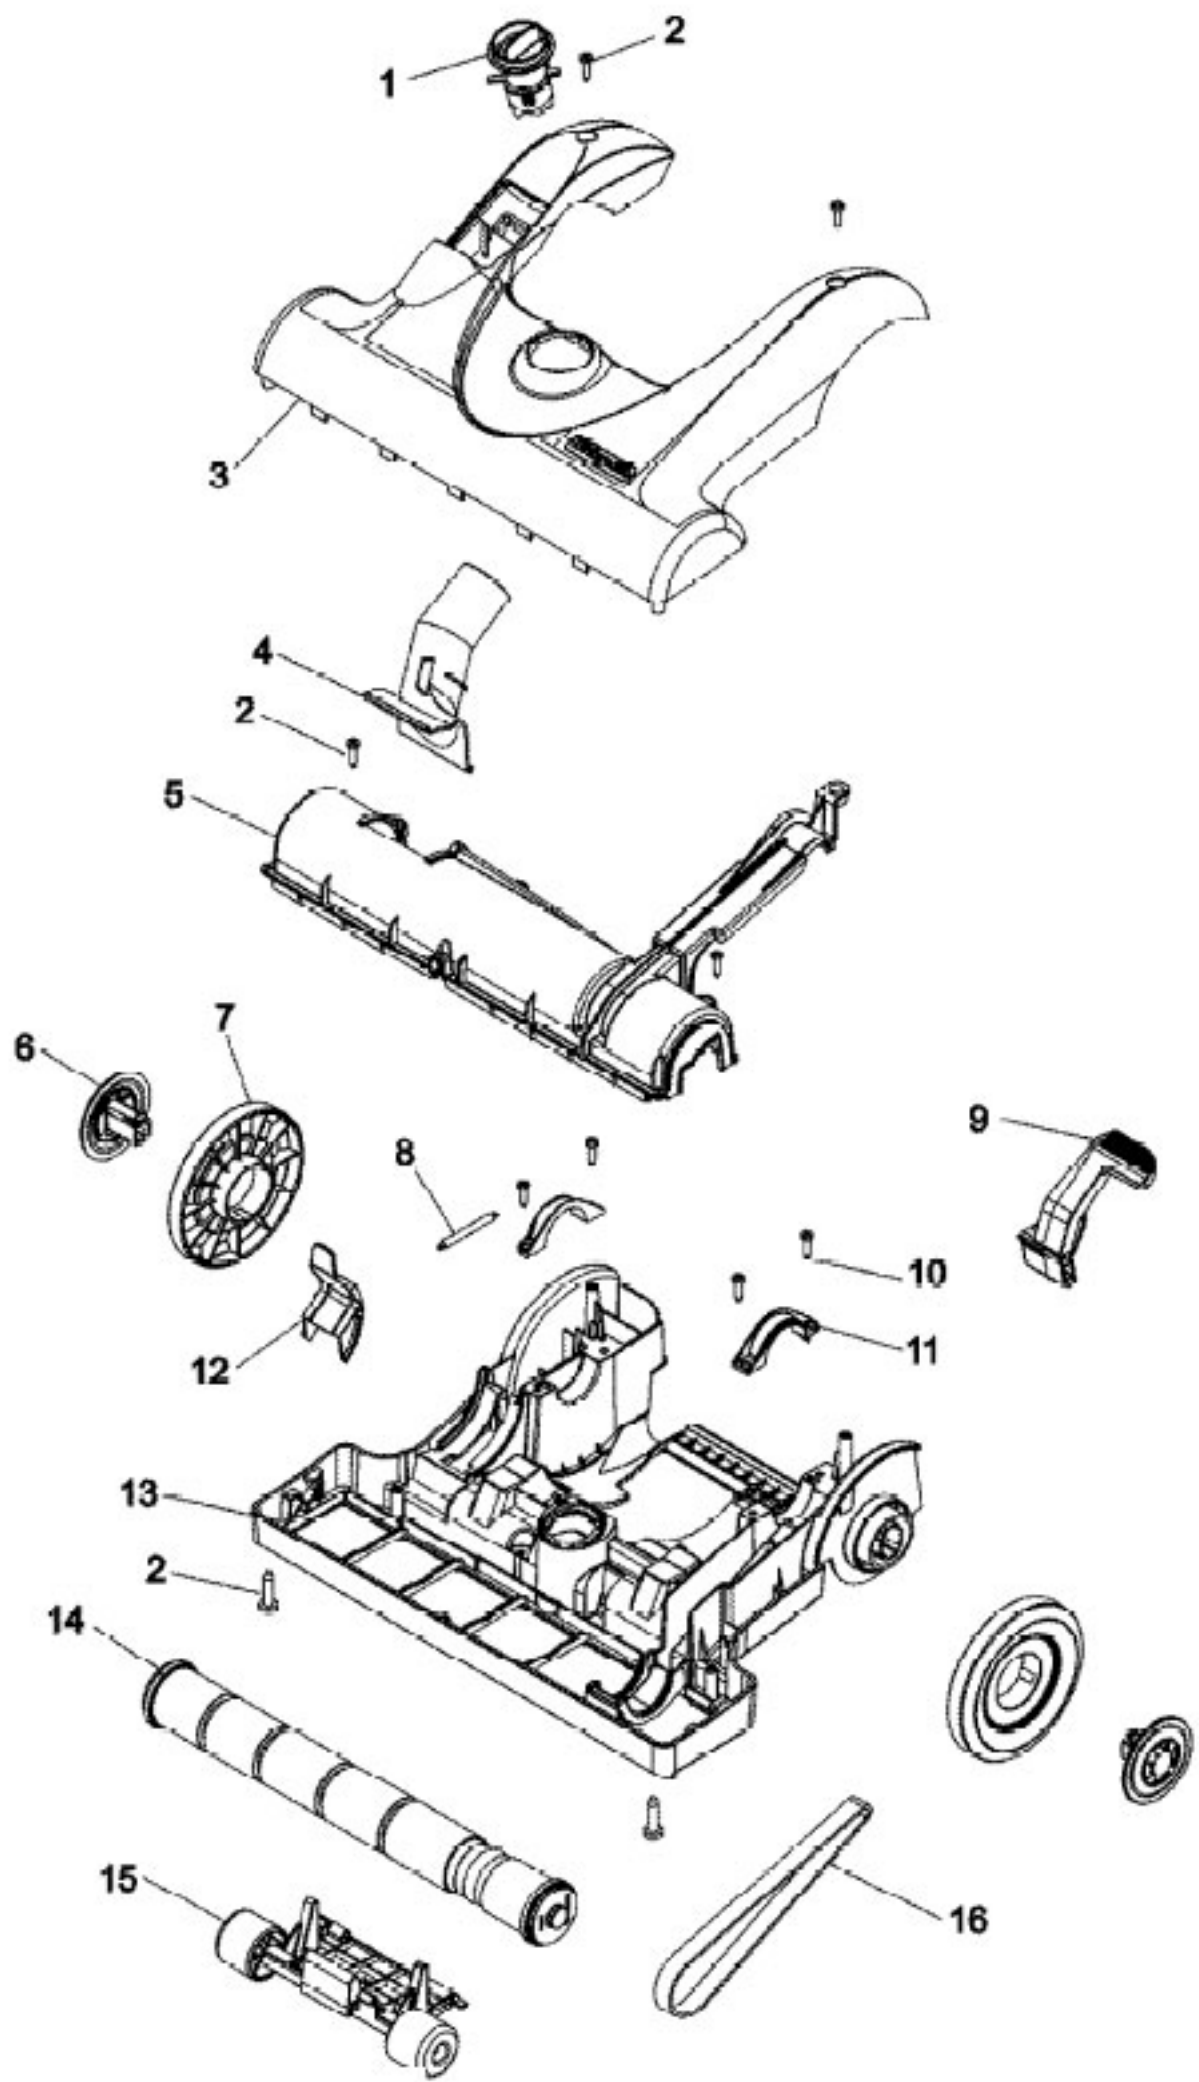

Item	Part Number	Part Description	Alt Part	Series	Qty
1	39457047	DIRT CUP CARRY HDL			1
2	37249037	DIRT CUP LID W/SEAL			1
3	40130050	CARTRIDGE FILTER			1
4	36426065	FILTER SUPPORT-SERVICE			1
5	38775098	DIRT CUP-SERVICE			1
6	38617031	CREVICE TOOL-LONG-AGR			1
7	38634092	EXTENSION TUBE-14 IN-AGS			1
8	38614044	FURNITURE NOZZLE-AGR			1
9	43414195	DUSTING BRUSH ASSEMBLY-AGR			1
10	39453001	UPPER HANDLE ASSEMBLY			1
11	37255035	REAR HOUSING			1
12	21447242	SCREW-SELF TAPPING			22
13	92001063	PIVOT LATCH LEVER - AGR			1
14	38355016	PIVOT LATCH SPRING			1
15	28161067	SWITCH-WT-.025 TERM			1
16	37258161	HANDLE RETAINER COVER			1
17	3944201P	CORD WRAP			1
18	36433182	TOOL HLDR UPPER			1
19	36215028	CORD PROTECTOR-WTBGL			1
20	36433181	TOOL HLDR LOWER			1
21	38781076	ROPE SEAL GASKET			1
22	46383360	ATTACH CORD ASSEM COMP-EXP	46383357		1
23	43431224	HOSE ASSEMBLY			1
24	92001301	HOUSING-FRONT-AKJ			1
25	47534035	THERMAL PROTECTOR ASSEMBLY			1
26	38783032	DUCT SEAL			1
27	21479345	SCREW	017001FW		2
28	36322037	MOTOR MOUNT-LARGE			1
29	43576183	MOTOR ASSEMBLY			1
30	36322030	MOTOR MOUNT-SMALL			1
31	38766008	FINAL FILTER			1
32	36426061	FINAL FILTER RETAINER			1
33	37248005	BULB ACCESS DOOR			1
34	39383118	DIRT FINDER LENS			1
35	27313107	BULB			1
36	38785019	INLET SEAL			1
37	34131019	WIRE OPENING PLUG			1
38	93001830	LAMP SOCKET ASY			1
39	16025879	MANUAL, OWNERS			1
40	92001271	WIRE HARNESS ASSY			1
41	34131010	PLUG			1