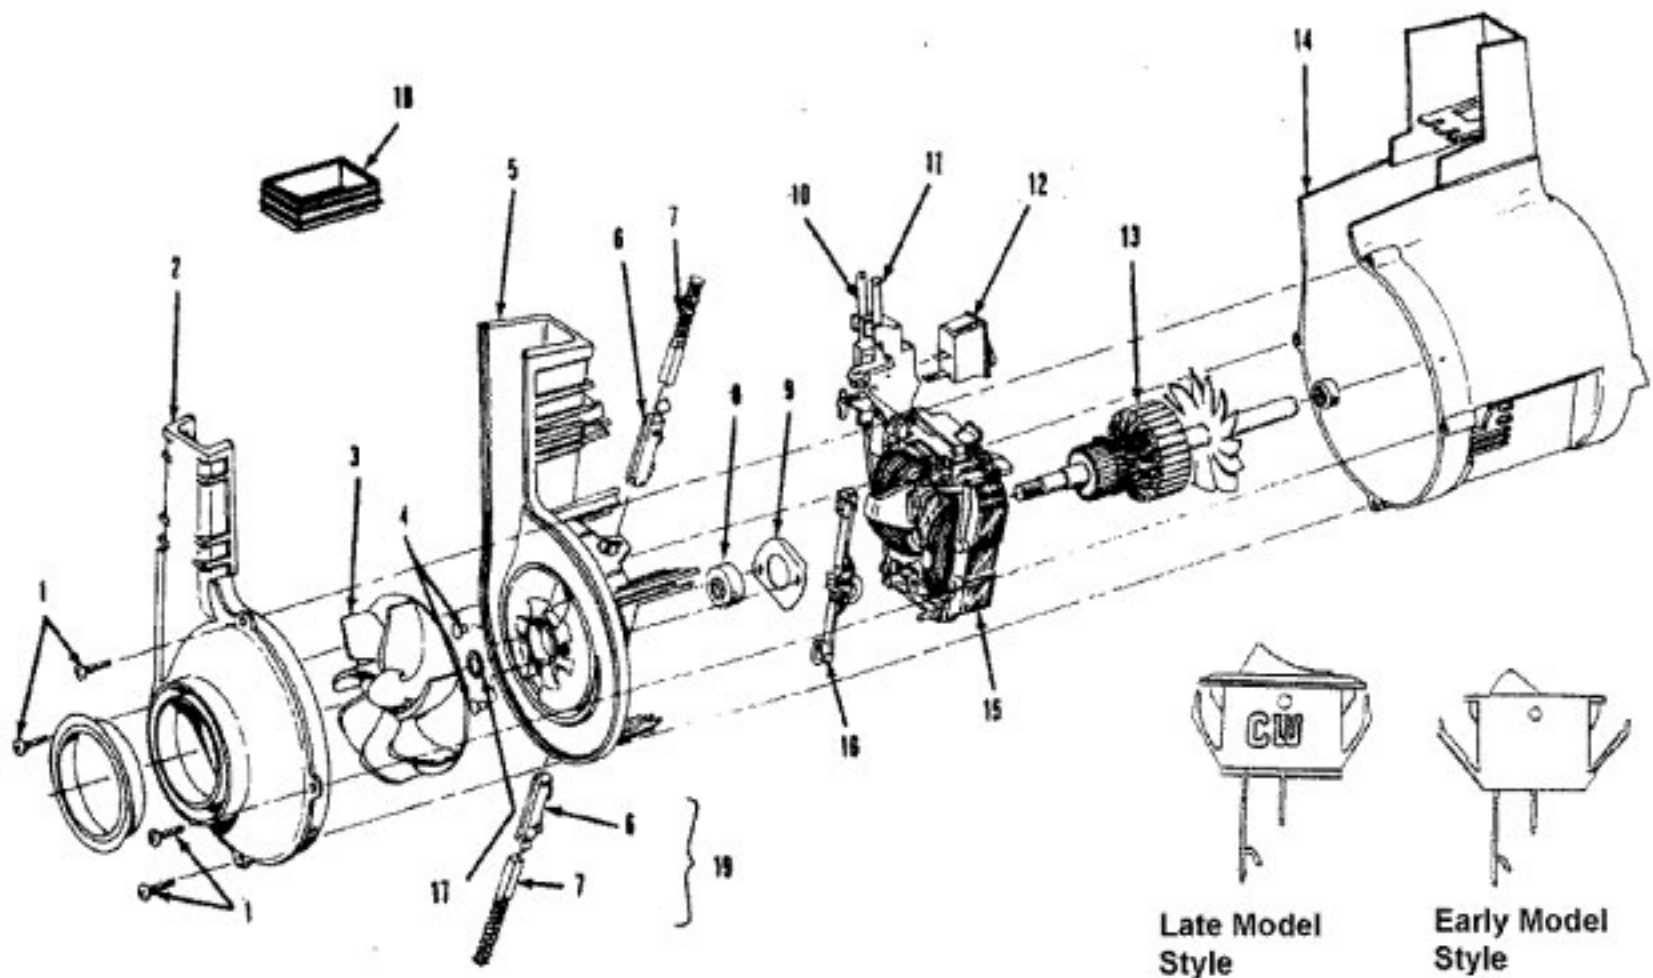

Model Number: U5168900
BOM/Serial #: U5168900
Graphic Title: MOTOR ASSEMBLY

Image	Key	Part Number	Description	Substitution	Qty.
1	1	43576204	MOTOR-BREASY W/HL	43576215	1
1	1	43576142	MOTOR COMPLETE W/HL	43576211	1
1	1	214793DA	SCREW-SELF TAPPING-5/8"		4
1	2	38736033	FAN CHAMBER		1
1	3	38755030	FAN		1
1	4	----	NOT REQUIRED PART OR SEE NOTE		1
1	5	----	NOT REQUIRED PART OR SEE NOTE		1
1	6	----	NOT REQUIRED PART OR SEE NOTE		1
1	7	----	NOT REQUIRED PART OR SEE NOTE		1
1	8	----	NOT REQUIRED PART OR SEE NOTE		1
1	9	----	NOT REQUIRED PART OR SEE NOTE		1
1	10	36914004	SWITCH BUS BAR - U44		1
1	11	39116005	ATTACHMENT TERMINAL		1
1	11	37194050	MOTOR END CAP W/O HL		1
1	12	28218043	SWITCH ASSEMBLY - U4		1
1	12	28161062	SWITCH ASSEMBLY-ELIT		1
1	13	----	NOT REQUIRED PART OR SEE NOTE		1
1	14	37194049	MOTOR END CAP W/HL		1
1	15	----	NOT REQUIRED PART OR SEE NOTE		1
1	16	----	NOT REQUIRED PART OR SEE NOTE		1
1	17	21312793	WASHER - U4455		1
1	18	38783020	DUCT SEAL-MOLDED		1
1	19	41311016	BRUSH HOLDER ASSEMBL		1
1	20	54821001	TAPE - CONCEPT MOTOR		1
1	20	38781013	DUCT SEAL - ELITE		1