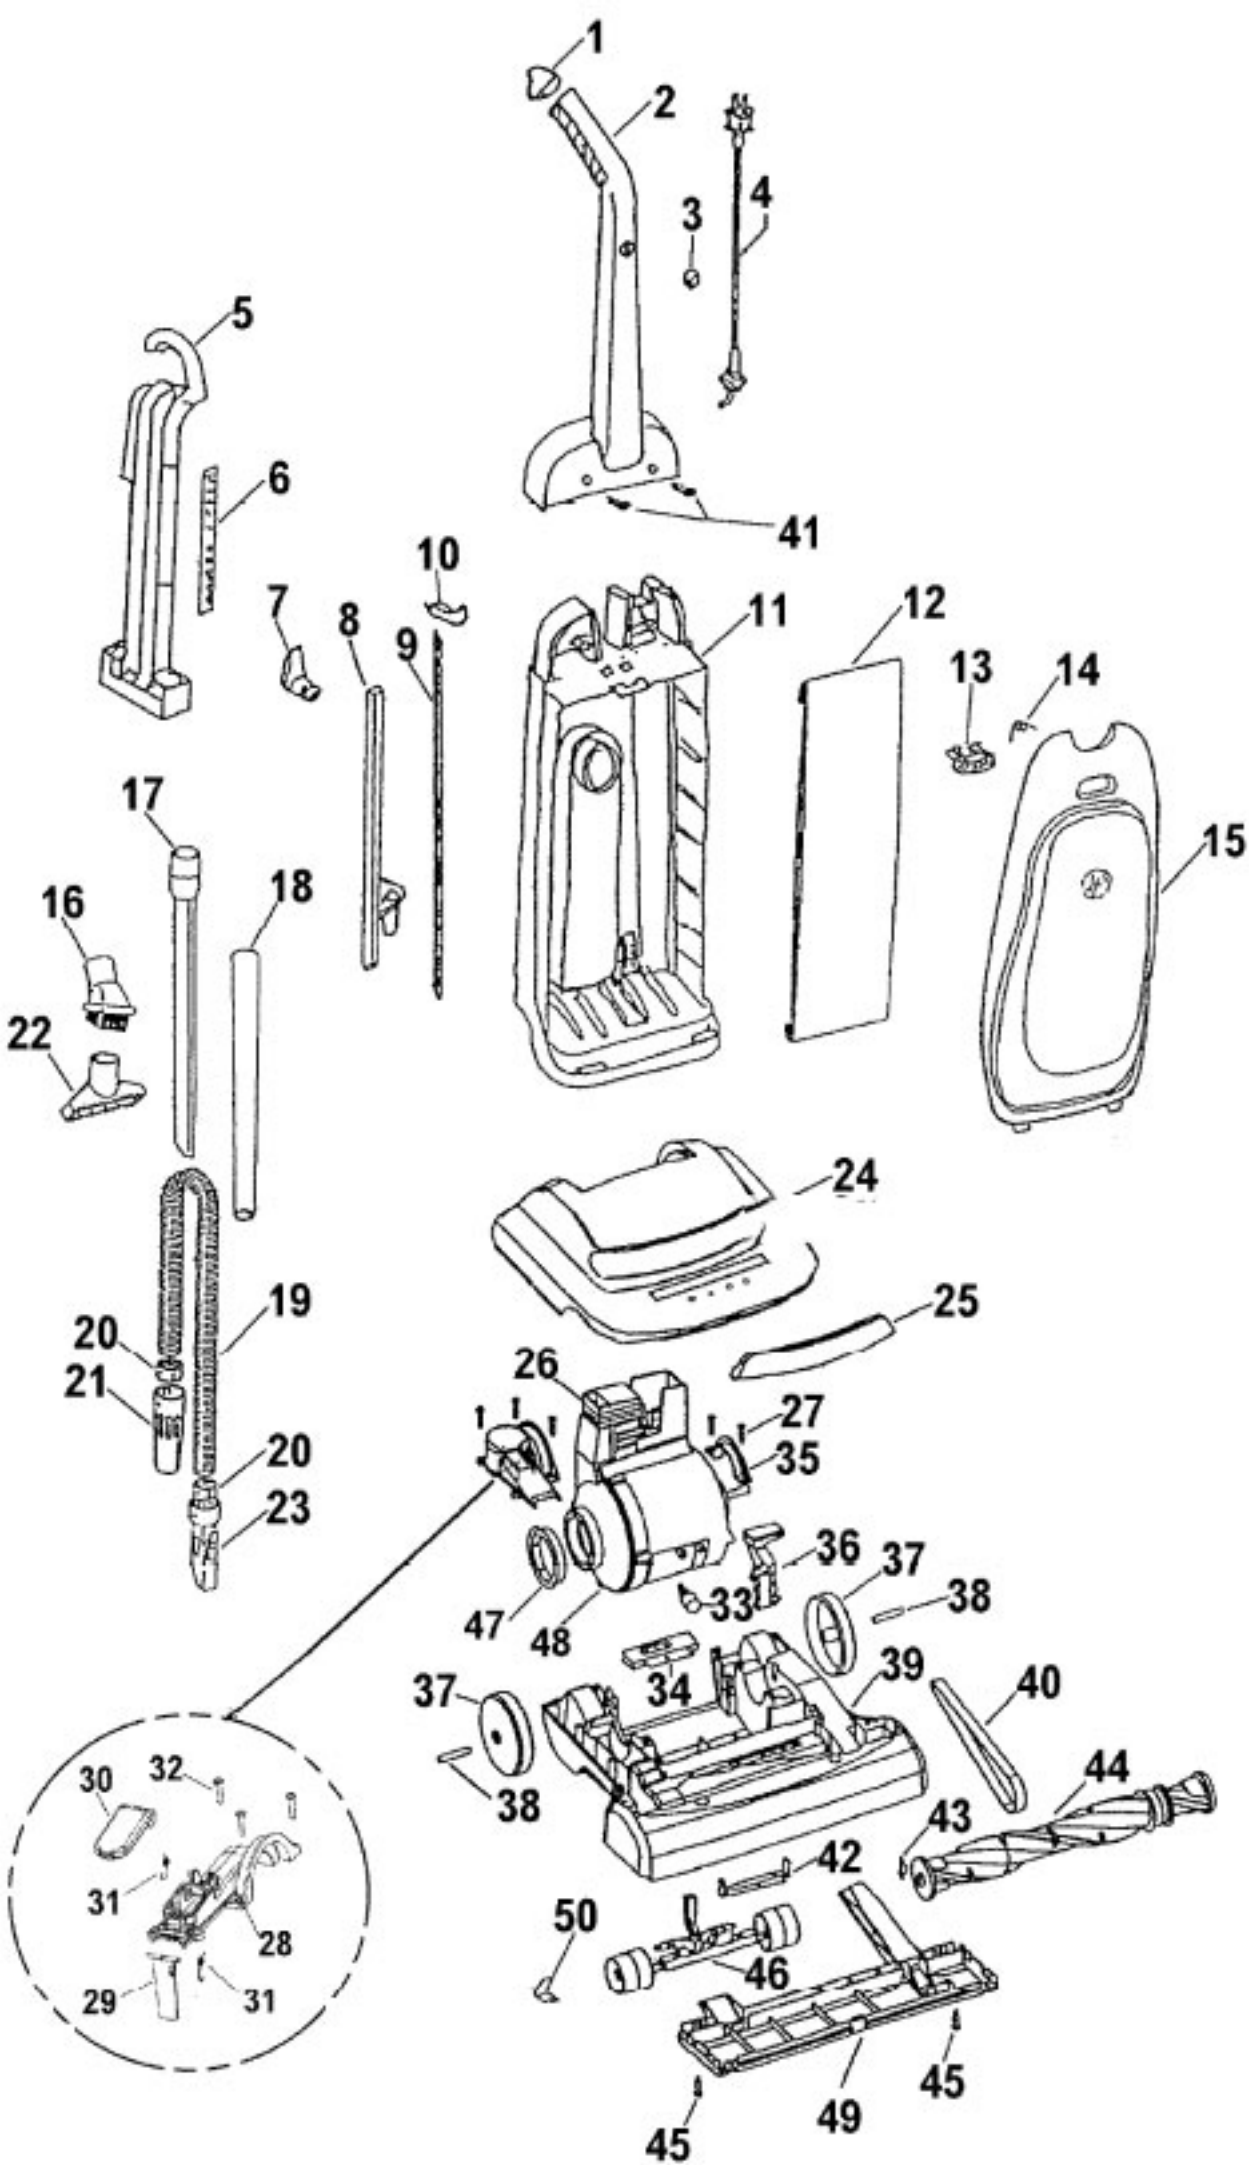

Model Number: U5168900

BOM/Serial #: U5168900

Graphic Title: MAINBODY, HANDLE, OUTERBAG

Image	Key	Part Number	Description	Substitution	Qty.
1	1	37911078	HANDLE CAP-ABE-U5209		1
1	2	39466041	UPPER HANDLE-CADDY V		1
1	3	-----	NOT REQUIRED PART OR SEE NOTE		1
1	4	46388027	ATTACH. CORD		1
1	5	36433151	TOOL CADDY		1
1	6	-----	NOT REQUIRED PART OR SEE NOTE		1
1	7	3944201P	CORD WRAP		1
1	8	-----	NOT REQUIRED PART OR SEE NOTE		1
1	9	38458057	SWITCH ROD-CADDY VAC		1
1	10	38433036	SWITCH ROCKER-CADDY		1
1	11	37255026	BAG HOUSING-CADDY VA		1
1	12	4010100Z	ALLER FILT BAG		1
1	13	36151010	LATCH-BAG DOOR		1
1	14	38355009	TORSION SPRING		1
1	15	42255028	Bag Housing Door-AG		1
1	15	42255027	BAG DOOR ASSEMBLY-U5		1
1	16	43414174	DUSTING BRUSH ASSEM-		1
1	17	38617029	CREVICE TOOL-AB A		1
1	18	38634078	EXTENSION TUBE-AG		1
1	19	43434265	CL TOOL HOSE ASSEM-ABX/AG		1
1	20	36116014	HOSE CONNECTOR COLLAR		1
1	21	32288011	HOSE ADAPTER-AG		1
1	22	3861401E	FURNITURE NOZZLE		1
1	23	38656035	HOSE CONNECTOR-AG		1
1	24	42252A65	HOOD ASSEMBLY-CADDY		1
1	24	42252B04	HOOD-AG-CADDY VAC		1
1	25	39383056	LENS-DELUXE-BZ		1
1	26	38783020	DUCT SEAL-MOLDED		1
1	27	21447217	SCREW-SELF TAPPING		5
1	28	38656034	DUCT COVER-CADDY VAC		1
1	29	38718010	VALVE DOOR-CADDY VAC		1
1	30	37257245	AIR INTAKE DOOR-CADD		1
1	31	38351020	SPRING-CADDY VAC		2
1	32	21447217	SCREW-SELF TAPPING		5
1	32	27213104	1 AMP		1