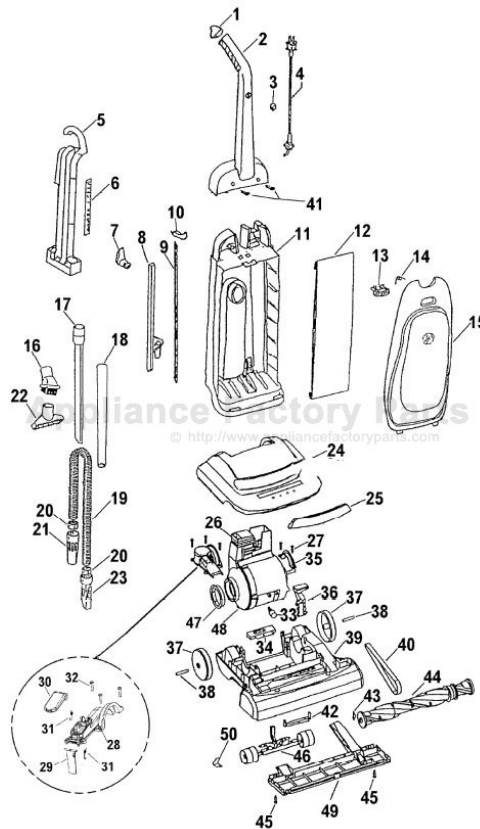

[Find Your HOOVER Vacuum Cleaner Parts - Select From 1456 Models](#)

----- Manual continues below part list -----