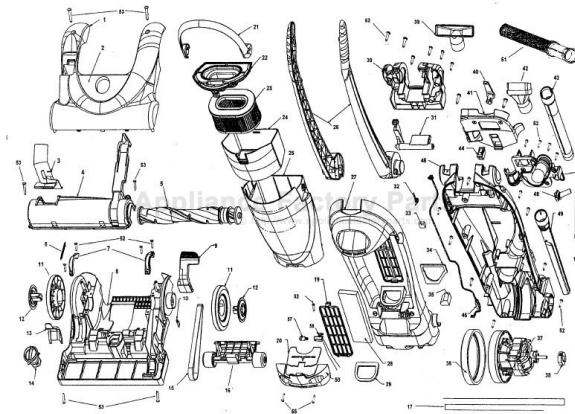

# HOOVER U5171-900 Owner's Manual

**[Shop genuine replacement parts for HOOVER  
U5171-900](#)**

**[Find Your HOOVER Vacuum Cleaner Parts - Select From 1456 Models](#)**

----- Manual continues below part list -----

## Model U5171-900, U5173-900, U5174- 900, U5175-900, U5177-900

Ref. No.	Part No.	Description
36.	36322037	Motor Mount – Large
37.	43576188	Motor Assembly
38.	36322030	Motor Mount - Small
39.	3861401E	Furniture Nozzle
40.	3944201P	Cord Wrap
41.	36433182	Tool Holder Upper
42.	43414174	Dusting Brush Assembly
43.	38634091	Extension Tube
44.	28161067	Switch
45.	28382094	Thermal Protector
46.	37255035	Rear Housing
47.	36433181	Tool Holder Lower
48.	36215028	Cord Protector
49.	38617029	Crevice Tool – Long
50.	39383118	Dirt Finder Lens
51.	43431224	Hose Assembly
52.	21447242	Screw
53.	21447072	Screw.
54.	N/A	
55.	017001FW	Screw
56.	47173040	Wiring Harness
57.	27313107	Headlight