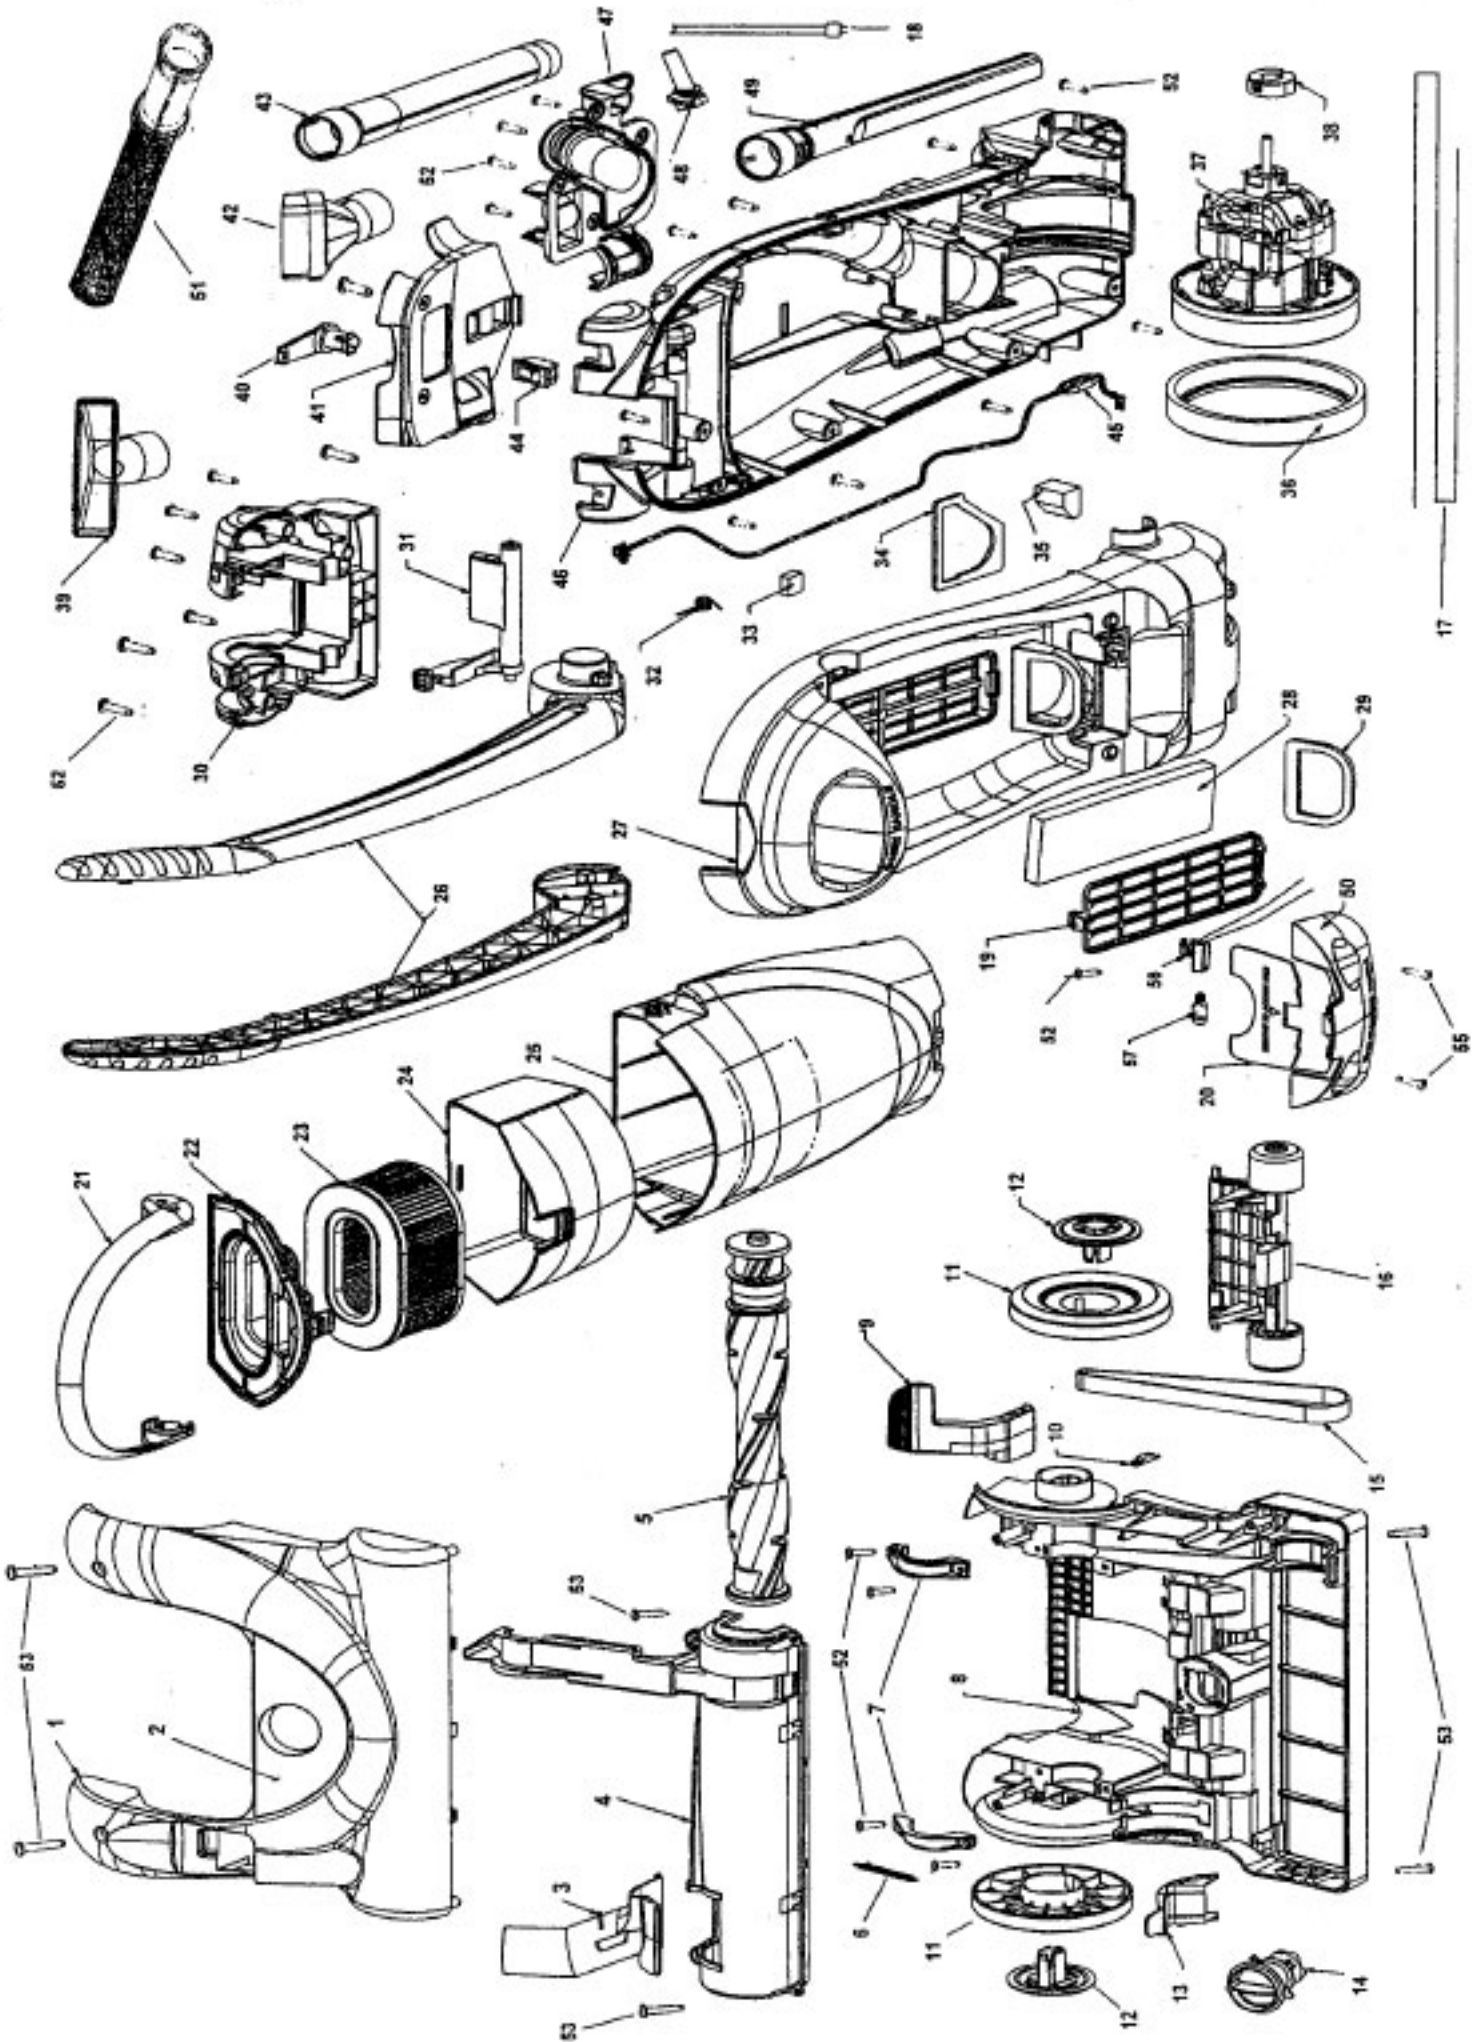

Bagless Upright 15 IN.

Model U5171-900, U5173-900, U5174- 900
U5175-900, U5177-900

Bagless Upright 15 IN.

Ref. No.	Part No.	Description
1.	37253A20	Hood – ADM – U5171-900
	37253A33	Hood – AGF – U5174-900
	37253A39	Hood – AGX – U5173900
	37253A46	Hood – AAU –U5177-900
	37253A43	Hood – JM – U5175-900
2.	51351013	Nameplate
3.	38646085	Lower Duct
4.	37243044	Agitator Housing
5.	H-48414115	Agitator Assembly Complete
6.	38335026	Debris Spring
7.	36131118	Trunnion Cover
8.	37242144	Main Body
	37242145	Main Body – U5171-900
9.	38458070	Handle Release Lever
10.	013261AY	Rib Shoe
11.	38522086	Rear Wheel
12.	37912016	Wheel Hub
13.	37257300	Debris Door
14.	38562022	Nozzle Height Cam
15.	38528040	Belt
16.	43248062	Front Wheel Assembly
17.	38781076	Rope Seal Gasket
18.	46383348	Attachment Cord Assembly - 24 ft
19.	36426061	Final Filter Retainer
20.	37248005	Access Door
21.	39457045	Dirt Cup Carry Handle ABU
	39457047	Dirt Cup Carry Handle AGX - U5173-900, U5174-900, U5175-900
22.	37249037	Dirt Cup Lid
23.	40130050	Cartridge Filter Pack
24.	36426065	Filter Support
25.	38775098	Dirt Cup – ACW
26.	39453001	Upper Handle Assembly
27.	37254235	Front Housing – ADM U5171-900
	37254238	Front Housing – AGF U5174-900
	37254242	Front Housing – AGX U5173-900
	37254246	Front Housing - JM U5175-900
	37254247	Front Housing – AAU U5177-900
28.	38766008	Final Filter
29.	38785019	Inlet Seal
30.	37258161	Handle Retainer Cover
31.	36151033	Pivot Latch Lever
32.	38355016	Pivot Latch Spring
33.	34131010	Plug
34.	38783032	Duct Seal
35.	34131019	Wire Opening Plug

Model U5171-900, U5173-900, U5174- 900, U5175-900, U5177-900

Ref. No.	Part No.	Description
36.	36322037	Motor Mount – Large
37.	43576188	Motor Assembly
38.	36322030	Motor Mount - Small
39.	3861401E	Furniture Nozzle
40.	3944201P	Cord Wrap
41.	36433182	Tool Holder Upper
42.	43414174	Dusting Brush Assembly
43.	38634091	Extension Tube
44.	28161067	Switch
45.	28382094	Thermal Protector
46.	37255035	Rear Housing
47.	36433181	Tool Holder Lower
48.	36215028	Cord Protector
49.	38617029	Crevice Tool – Long
50.	39383118	Dirt Finder Lens
51.	43431224	Hose Assembly
52.	21447242	Screw
53.	21447072	Screw.
54.	N/A	
55.	017001FW	Screw
56.	47173040	Wiring Harness
57.	27313107	Headlight

Items Not Illustrated

27618508	Wire Connector
49811117	Lead Wire Purple – (cord to switch)
49811120	Lead Wire White – (cord to motor)
43434042	Hose Assembly – Extra - Reach
21447269	Screw (Handle)

Packaging

56511B72	Owner Manual
58184035	Carton