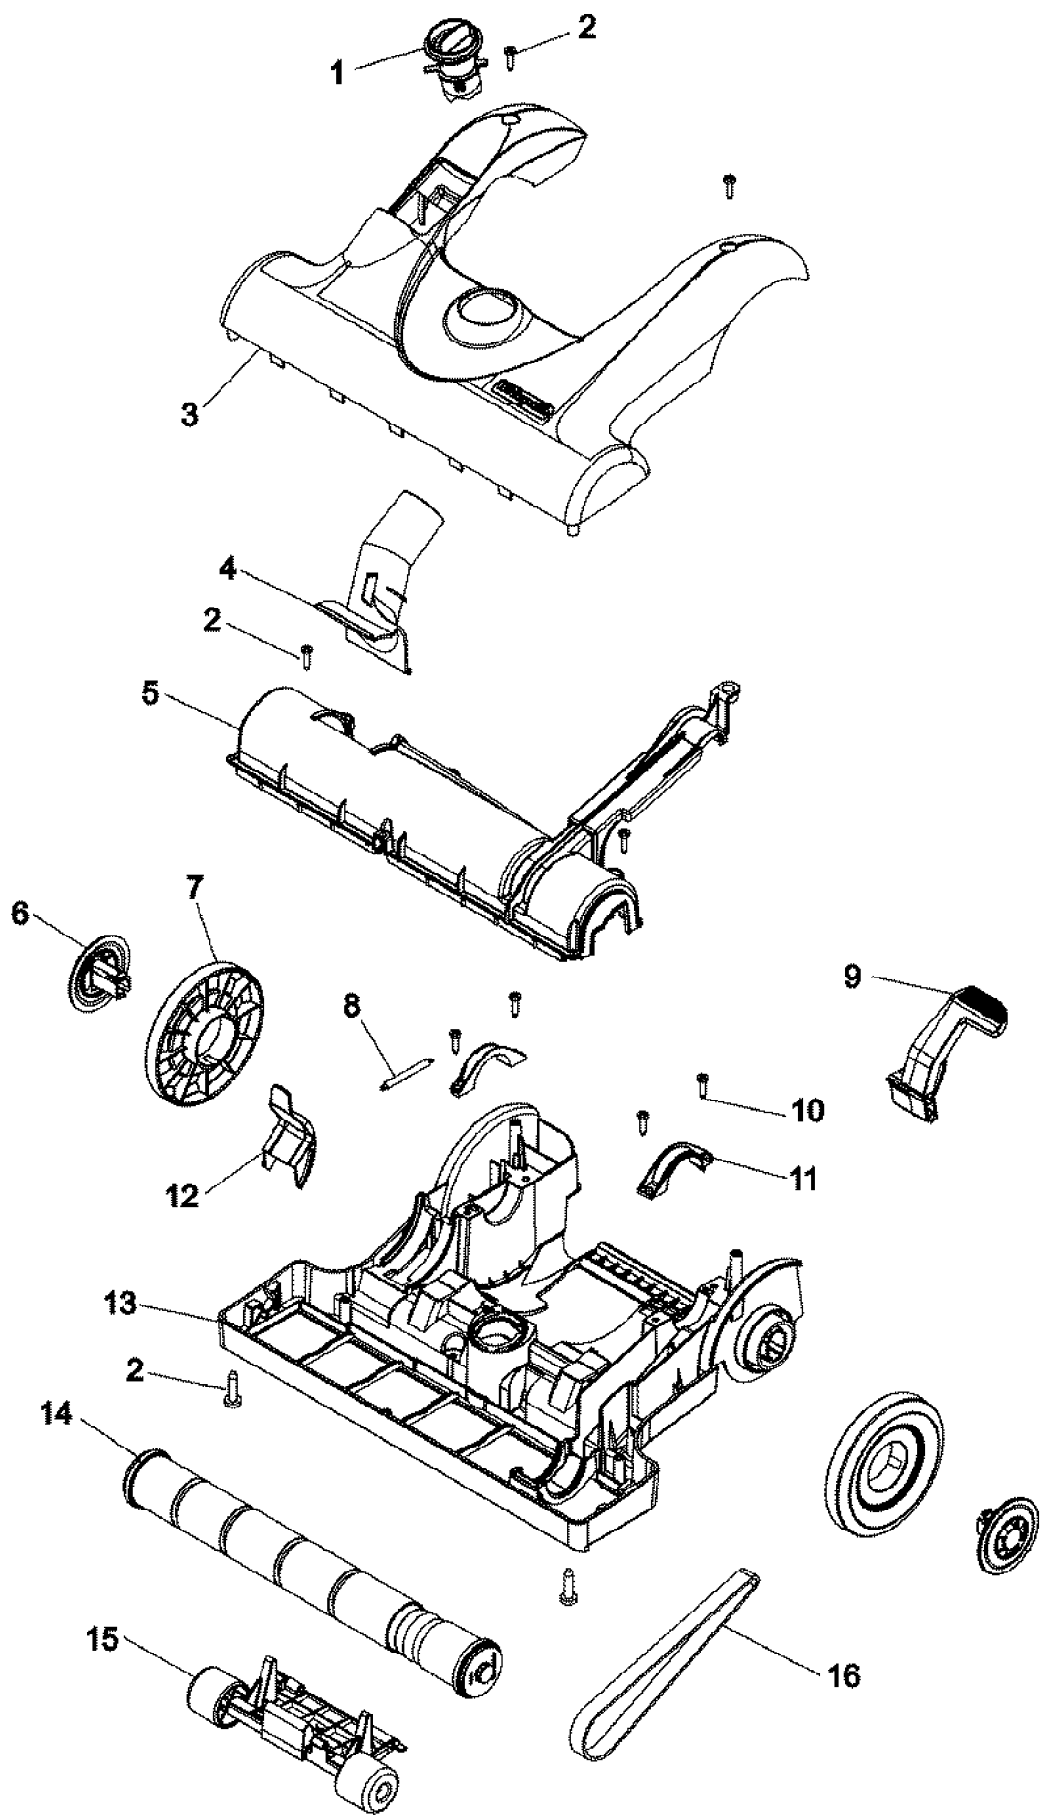

Item	Part Number	Part Description	Alt Part	Series	Qty
1	H-38562022	NOZZLE HEIGHT ADJ CAM ABU			1
2	H-21447072	SCREW			8
3	H-51351013	NAMEPLATE			1
	H-37253A20	HOOD-ADM	92001256		1
4	H-38646085	LOWER DUCT			1
5	H-37243044	AGITATOR HOUSING			1
6	H-37912018	WHEEL HUB-AGR			2
	H-37912016	WHEEL HUB-ABU	37912018		2
7	H-38522086	REAR WHEEL			2
8	H-38335026	DEBRIS DOOR SPRING			1
9	H-38458070	HANDLE REL LEVER			1
10	H-21447242	SCREW-SELF TAPPING			4
11	H-36131118	TRUNNION COVER-ABE			2
12	H-37257300	DEBRIS DOOR			1
13	H-92001255	MAINBODY-ABU	92001255		1
14	H-48414115	AGITATOR-15-SERVICE			1
15	H-90001005	FRONT WHEEL ASSEM			1
16	H-38528040	AG BELT-12AMP BULK			1