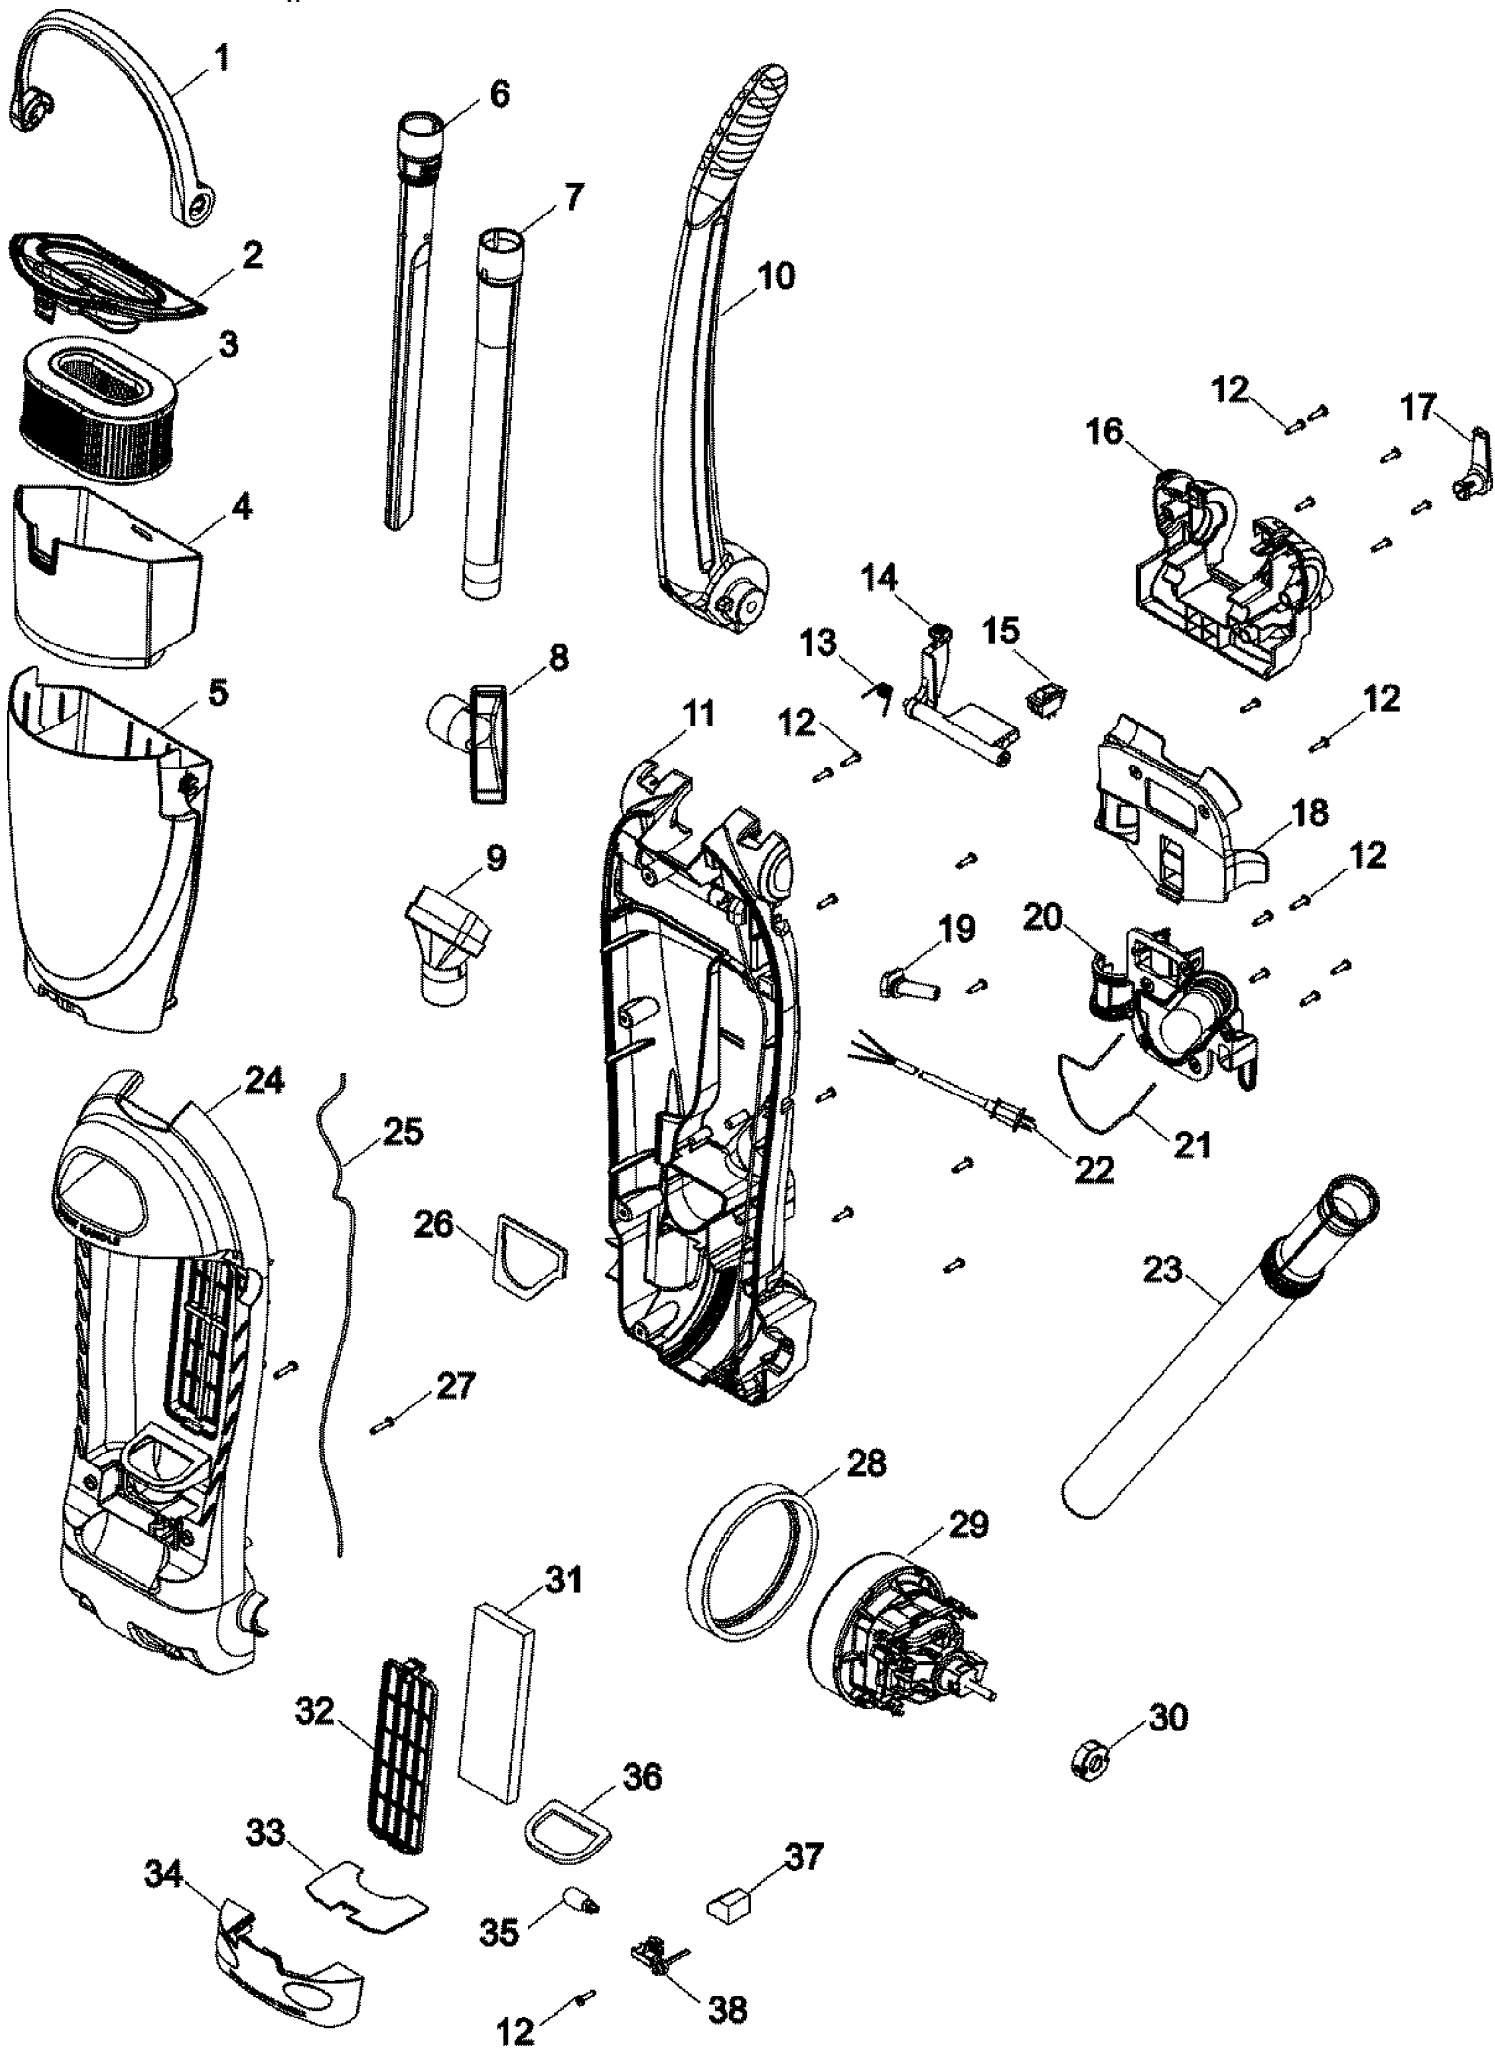

Item	Part Number	Part Description	Alt Part	Series	Qty
1	H-39457045	DIRT CUP CARRY HDL			1
2	H-37249037	DIRT CUP LID W/SEAL			1
3	H-40130050	CARTRIDGE FILTER			1
4	H-36426065	FILTER SUPPORT-SERVICE			1
5	H-38775098	DIRT CUP-SERVICE			1
6	H-38617031	CREVICE TOOL-LONG-AGR			1
	H-38617029	CREVICE TOOL-ABR			1
7	H-38634091	EXTENSION TUBE-14 IN AG	38634092		1
	H-38634092	EXTENSION TUBE-14 IN-AGS			1
8	H-3861401E	FURNITURE NOZZLE	38614044		1
9	H-43414195	DUSTING BRUSH ASSEMBLY-AGR			1
	H-92001017	DUSTING BRUSH ASSY-ABR	43414195		1
10	H-39453001	UPPER HANDLE ASSEMBLY			1
11	H-37255035	REAR HOUSING			1
12	H-21447242	SCREW-SELF TAPPING			22
13	H-36151033	PIVOT LATCH LEVER ABR	92001063		1
	H-92001063	PIVOT LATCH LEVER - AGR			1
14	H-38355016	PIVOT LATCH SPRING			1
15	H-28161067	SWITCH-WT-.025 TERM			1
16	H-37258161	HANDLE RETAINER COVER			1
17	H-3944201P	CORD WRAP			1
18	H-36433182	TOOL HLDR UPPER			1
19	H-36215028	CORD PROTECTOR-WTBGL			1
20	H-36433181	TOOL HLDR LOWER			1
21	H-38781076	ROPE SEAL GASKET			1
22	H-46383348	ATTACHMENT CORD	91001196		1
23	H-43431224	HOSE ASSEMBLY			1
24	H-37254235	FRONT HSG-ADM			1
25	H-28382094	THERMAL PROTECTOR			1
26	H-38783032	DUCT SEAL			1
27	H-21479345	SCREW	017001FW		2
28	H-36322037	MOTOR MOUNT-LARGE			1
29	H-43576188	MOTOR ASSEM COMP.	43576175		1
30	H-36322030	MOTOR MOUNT-SMALL			1
31	H-38766008	FINAL FILTER			1
32	H-36426061	FINAL FILTER RETAINER			1
33	H-37248005	BULB ACCESS DOOR			1
34	H-39383118	DIRT FINDER LENS			1
35	H-27313107	BULB			1
36	H-38785019	INLET SEAL			1
37	H-34131019	WIRE OPENING PLUG			1
38	H-93001830	LAMP SOCKET ASY			1
39	H-56511B72	OWNER MANUAL			1
40	H-92001018	WIRE HARNESS ASSY			1
41	H-34131010	PLUG			1