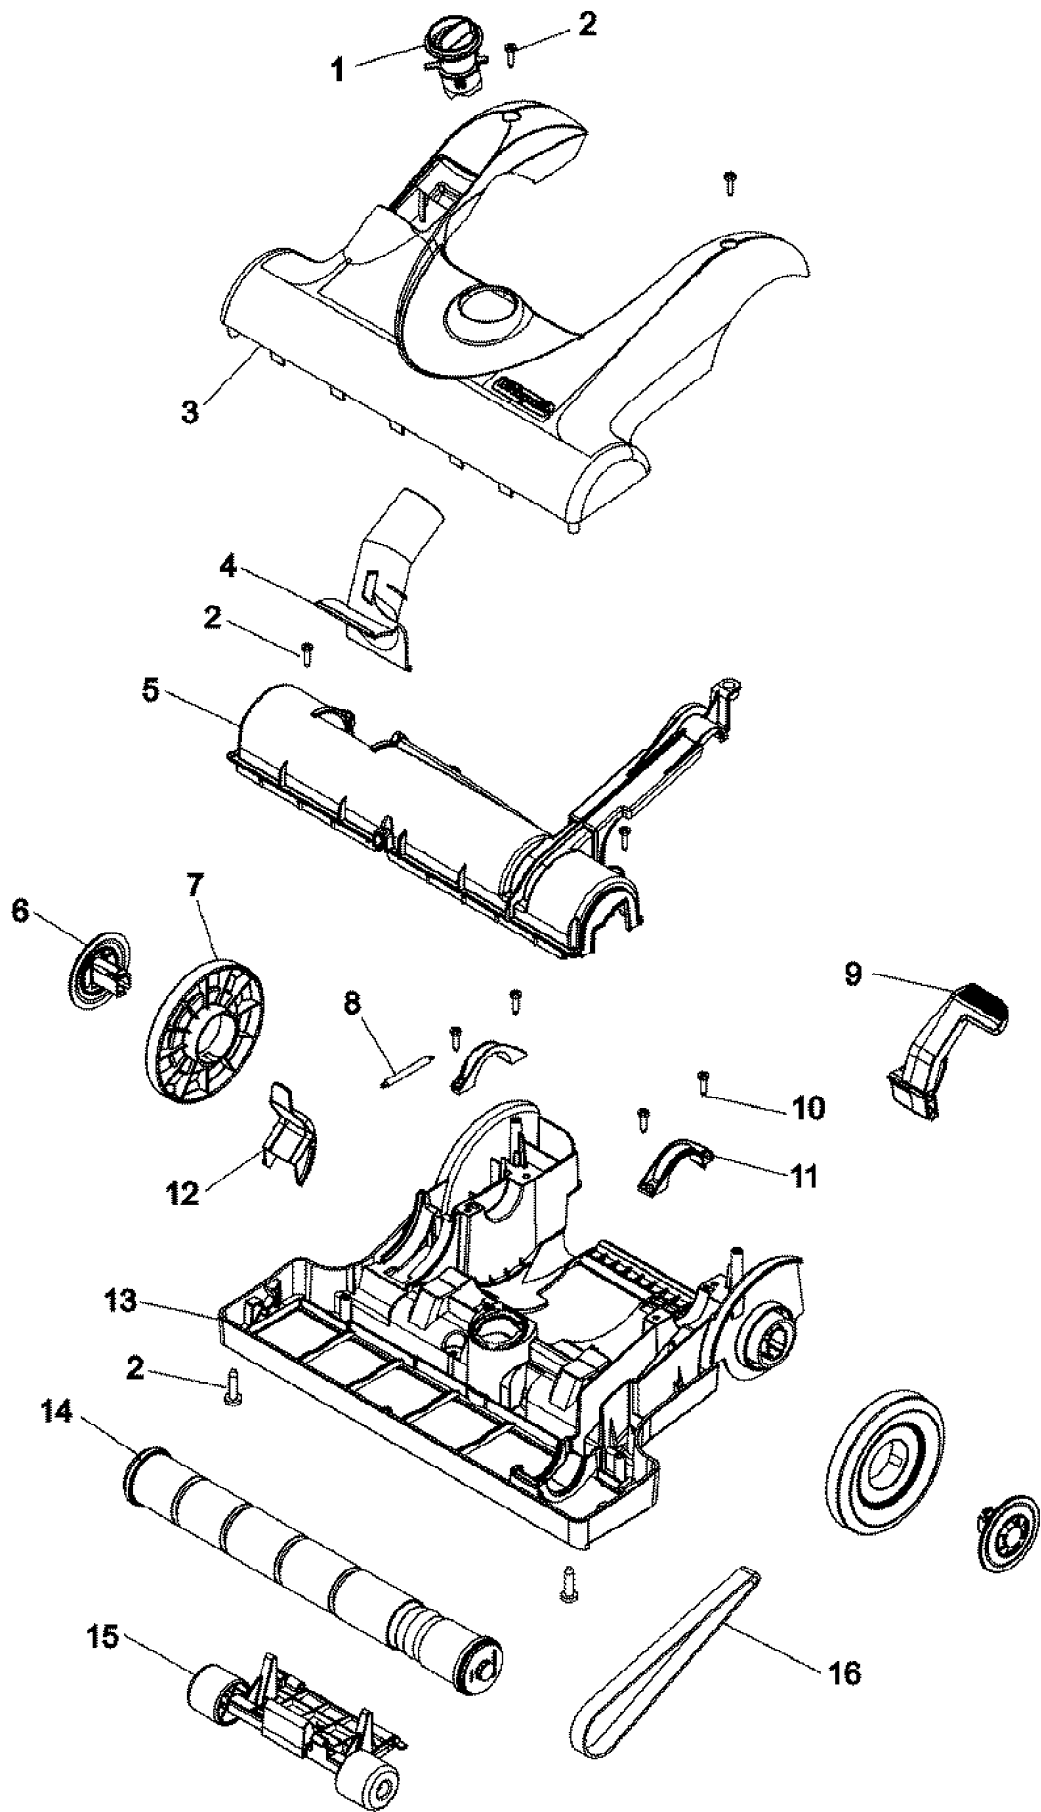

Item	Part Number	Part Description	Alt Part	Series	Qty
1	H-38562022	NOZZLE HEIGHT ADJ CAM ABU			1
2	H-21447072	SCREW			8
3	H-51351013	NAMEPLATE			1
	H-37253A20	HOOD-ADM	92001256		1
4	H-38646085	LOWER DUCT			1
5	H-37243044	AGITATOR HOUSING			1
6	H-37912018	WHEEL HUB-AGR			2
	H-37912016	WHEEL HUB-ABU	37912018		2
7	H-38522086	REAR WHEEL			2
8	H-38335026	DEBRIS DOOR SPRING			1
9	H-38458070	HANDLE REL LEVER			1
10	H-21447242	SCREW-SELF TAPPING			4
11	H-36131118	TRUNNION COVER-ABE			2
12	H-37257300	DEBRIS DOOR			1
13	H-92001255	MAINBODY-ABU	92001255		1
14	H-48414115	AGITATOR-15-SERVICE			1
15	H-90001005	FRONT WHEEL ASSEM			1
16	H-38528040	AG BELT-12AMP BULK			1