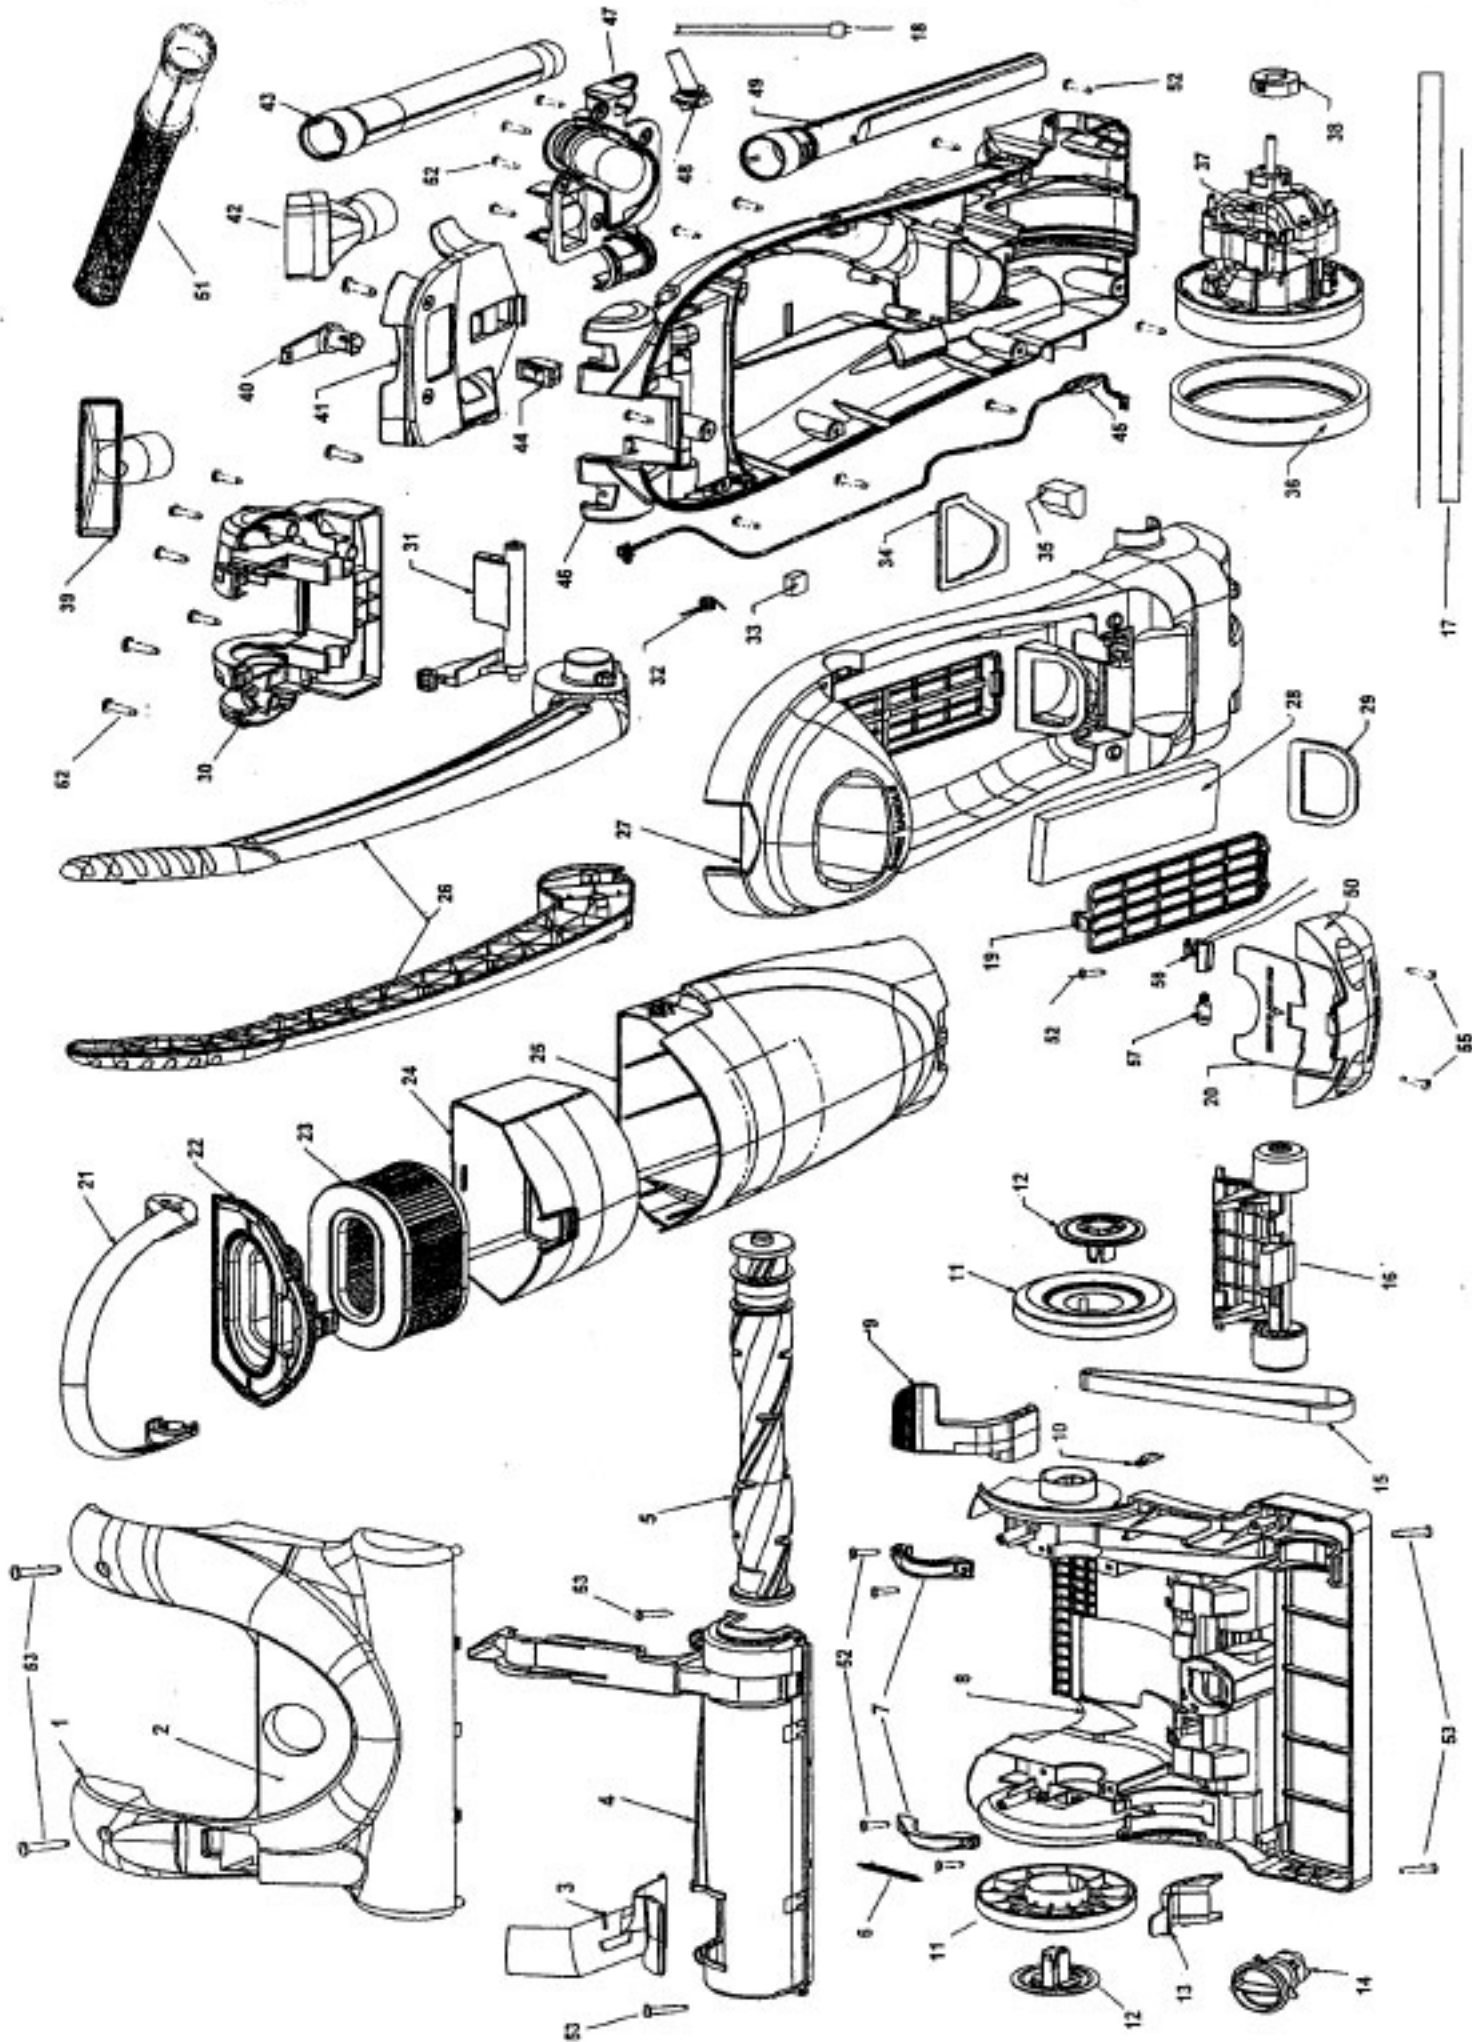

Bagless Upright 15 IN.

Model U5171-900, U5173-900, U5174- 900
U5175-900, U5177-900

Bagless Upright 15 IN.

Ref. No.	Part No.	Description
1.	37253A20	Hood – ADM – U5171-900
	37253A33	Hood – AGF – U5174-900
	37253A39	Hood – AGX – U5173900
	37253A46	Hood – AAU –U5177-900
	37253A43	Hood – JM – U5175-900
2.	51351013	Nameplate
3.	38646085	Lower Duct
4.	37243044	Agitator Housing
5.	H-48414115	Agitator Assembly Complete
6.	38335026	Debris Spring
7.	36131118	Trunnion Cover
8.	37242144	Main Body
	37242145	Main Body – U5171-900
9.	38458070	Handle Release Lever
10.	013261AY	Rib Shoe
11.	38522086	Rear Wheel
12.	37912016	Wheel Hub
13.	37257300	Debris Door
14.	38562022	Nozzle Height Cam
15.	38528040	Belt
16.	43248062	Front Wheel Assembly
17.	38781076	Rope Seal Gasket
18.	46383348	Attachment Cord Assembly - 24 ft
19.	36426061	Final Filter Retainer
20.	37248005	Access Door
21.	39457045	Dirt Cup Carry Handle ABU
	39457047	Dirt Cup Carry Handle AGX - U5173-900, U5174-900, U5175-900
22.	37249037	Dirt Cup Lid
23.	40130050	Cartridge Filter Pack
24.	36426065	Filter Support
25.	38775098	Dirt Cup – ACW
26.	39453001	Upper Handle Assembly
27.	37254235	Front Housing – ADM U5171-900
	37254238	Front Housing – AGF U5174-900
	37254242	Front Housing – AGX U5173-900
	37254246	Front Housing - JM U5175-900
	37254247	Front Housing – AAU U5177-900
28.	38766008	Final Filter
29.	38785019	Inlet Seal
30.	37258161	Handle Retainer Cover
31.	36151033	Pivot Latch Lever
32.	38355016	Pivot Latch Spring
33.	34131010	Plug
34.	38783032	Duct Seal
35.	34131019	Wire Opening Plug

Model U5171-900, U5173-900, U5174- 900, U5175-900, U5177-900

Ref. No.	Part No.	Description
36.	36322037	Motor Mount – Large
37.	43576188	Motor Assembly
38.	36322030	Motor Mount - Small
39.	3861401E	Furniture Nozzle
40.	3944201P	Cord Wrap
41.	36433182	Tool Holder Upper
42.	43414174	Dusting Brush Assembly
43.	38634091	Extension Tube
44.	28161067	Switch
45.	28382094	Thermal Protector
46.	37255035	Rear Housing
47.	36433181	Tool Holder Lower
48.	36215028	Cord Protector
49.	38617029	Crevice Tool – Long
50.	39383118	Dirt Finder Lens
51.	43431224	Hose Assembly
52.	21447242	Screw
53.	21447072	Screw.
54.	N/A	
55.	017001FW	Screw
56.	47173040	Wiring Harness
57.	27313107	Headlight

Items Not Illustrated

27618508	Wire Connector
49811117	Lead Wire Purple – (cord to switch)
49811120	Lead Wire White – (cord to motor)
43434042	Hose Assembly – Extra - Reach
21447269	Screw (Handle)

Packaging

56511B72	Owner Manual
58184035	Carton