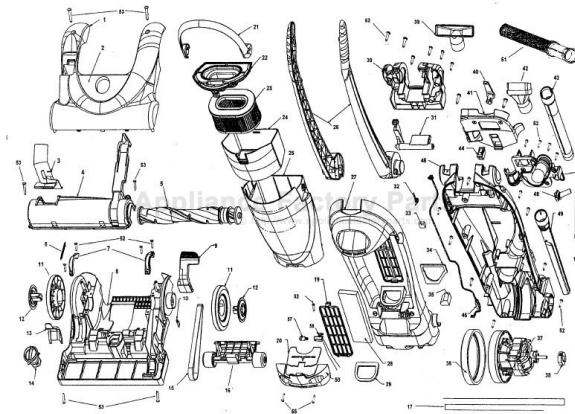

[Find Your HOOVER Vacuum Cleaner Parts - Select From 1456 Models](#)

----- Manual continues below part list -----