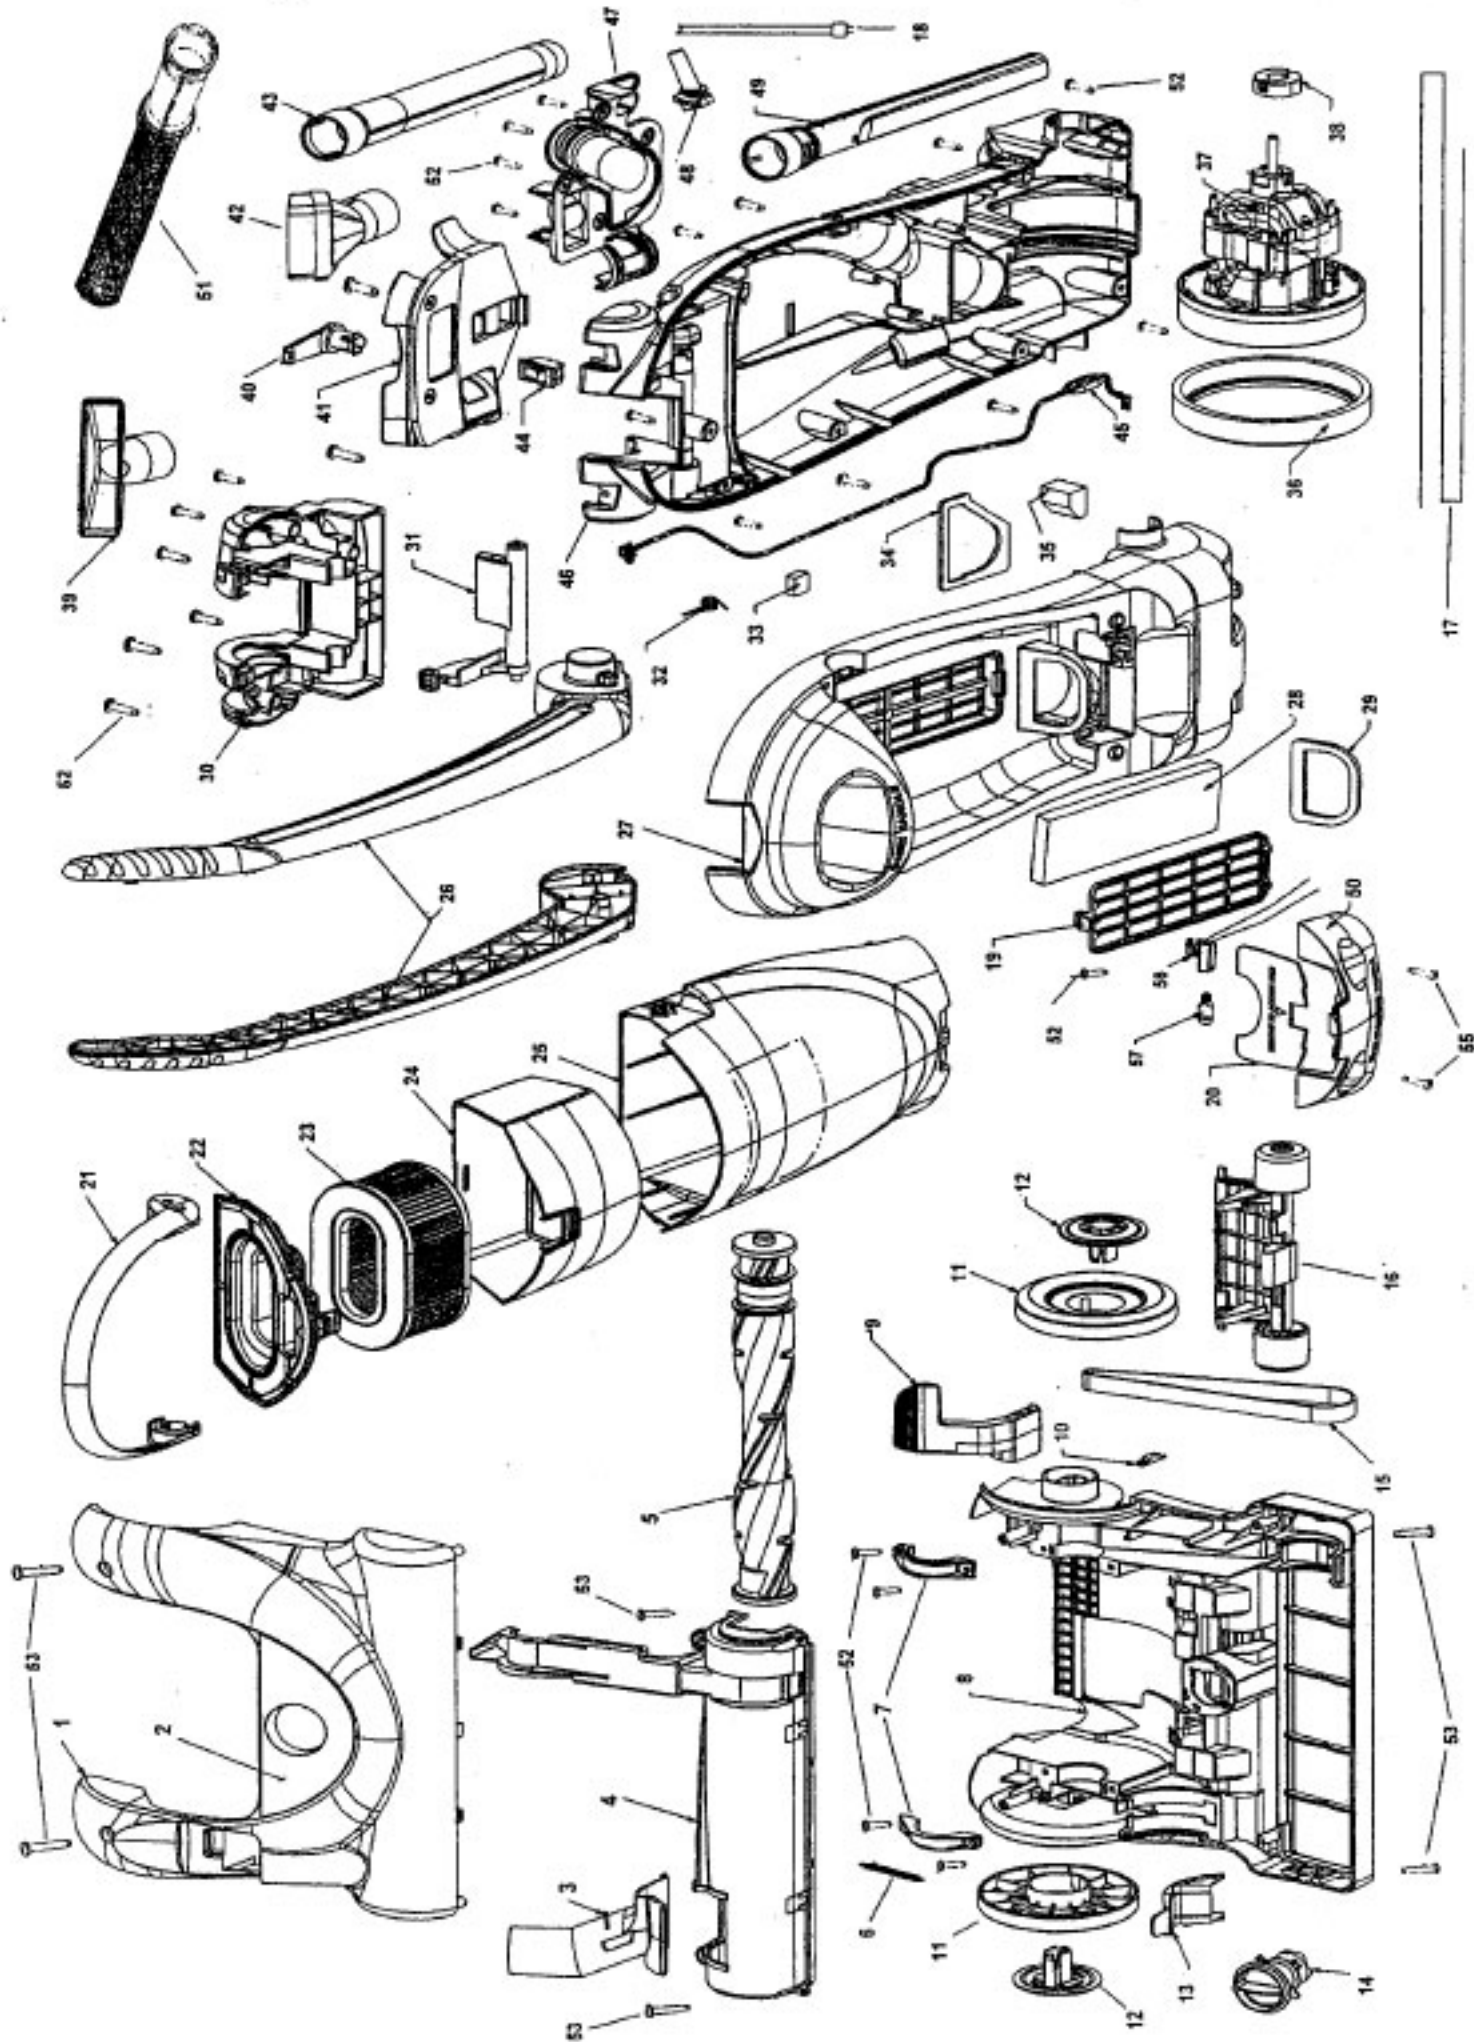

Bagless Upright 15 IN.

Model U5171-900, U5173-900, U5174- 900
U5175-900, U5177-900

Bagless Upright 15 IN.

Ref. No.	Part No.	Description
1.	37253A20	Hood – ADM – U5171-900
	37253A33	Hood – AGF – U5174-900
	37253A39	Hood – AGX – U5173900
	37253A46	Hood – AAU –U5177-900
	37253A43	Hood – JM – U5175-900
2.	51351013	Nameplate
3.	38646085	Lower Duct
4.	37243044	Agitator Housing
5.	H-48414115	Agitator Assembly Complete
6.	38335026	Debris Spring
7.	36131118	Trunnion Cover
8.	37242144	Main Body
	37242145	Main Body – U5171-900
9.	38458070	Handle Release Lever
10.	013261AY	Rib Shoe
11.	38522086	Rear Wheel
12.	37912016	Wheel Hub
13.	37257300	Debris Door
14.	38562022	Nozzle Height Cam
15.	38528040	Belt
16.	43248062	Front Wheel Assembly
17.	38781076	Rope Seal Gasket
18.	46383348	Attachment Cord Assembly - 24 ft
19.	36426061	Final Filter Retainer
20.	37248005	Access Door
21.	39457045	Dirt Cup Carry Handle ABU
	39457047	Dirt Cup Carry Handle AGX - U5173-900, U5174-900, U5175-900
22.	37249037	Dirt Cup Lid
23.	40130050	Cartridge Filter Pack
24.	36426065	Filter Support
25.	38775098	Dirt Cup – ACW
26.	39453001	Upper Handle Assembly
27.	37254235	Front Housing – ADM U5171-900
	37254238	Front Housing – AGF U5174-900
	37254242	Front Housing – AGX U5173-900
	37254246	Front Housing - JM U5175-900
	37254247	Front Housing – AAU U5177-900
28.	38766008	Final Filter
29.	38785019	Inlet Seal
30.	37258161	Handle Retainer Cover
31.	36151033	Pivot Latch Lever
32.	38355016	Pivot Latch Spring
33.	34131010	Plug
34.	38783032	Duct Seal
35.	34131019	Wire Opening Plug

Model U5171-900, U5173-900, U5174- 900, U5175-900, U5177-900

Ref. No.	Part No.	Description
36.	36322037	Motor Mount – Large
37.	43576188	Motor Assembly
38.	36322030	Motor Mount - Small
39.	3861401E	Furniture Nozzle
40.	3944201P	Cord Wrap
41.	36433182	Tool Holder Upper
42.	43414174	Dusting Brush Assembly
43.	38634091	Extension Tube
44.	28161067	Switch
45.	28382094	Thermal Protector
46.	37255035	Rear Housing
47.	36433181	Tool Holder Lower
48.	36215028	Cord Protector
49.	38617029	Crevice Tool – Long
50.	39383118	Dirt Finder Lens
51.	43431224	Hose Assembly
52.	21447242	Screw
53.	21447072	Screw.
54.	N/A	
55.	017001FW	Screw
56.	47173040	Wiring Harness
57.	27313107	Headlight

Items Not Illustrated

27618508	Wire Connector
49811117	Lead Wire Purple – (cord to switch)
49811120	Lead Wire White – (cord to motor)
43434042	Hose Assembly – Extra - Reach
21447269	Screw (Handle)

Packaging

56511B72	Owner Manual
58184035	Carton