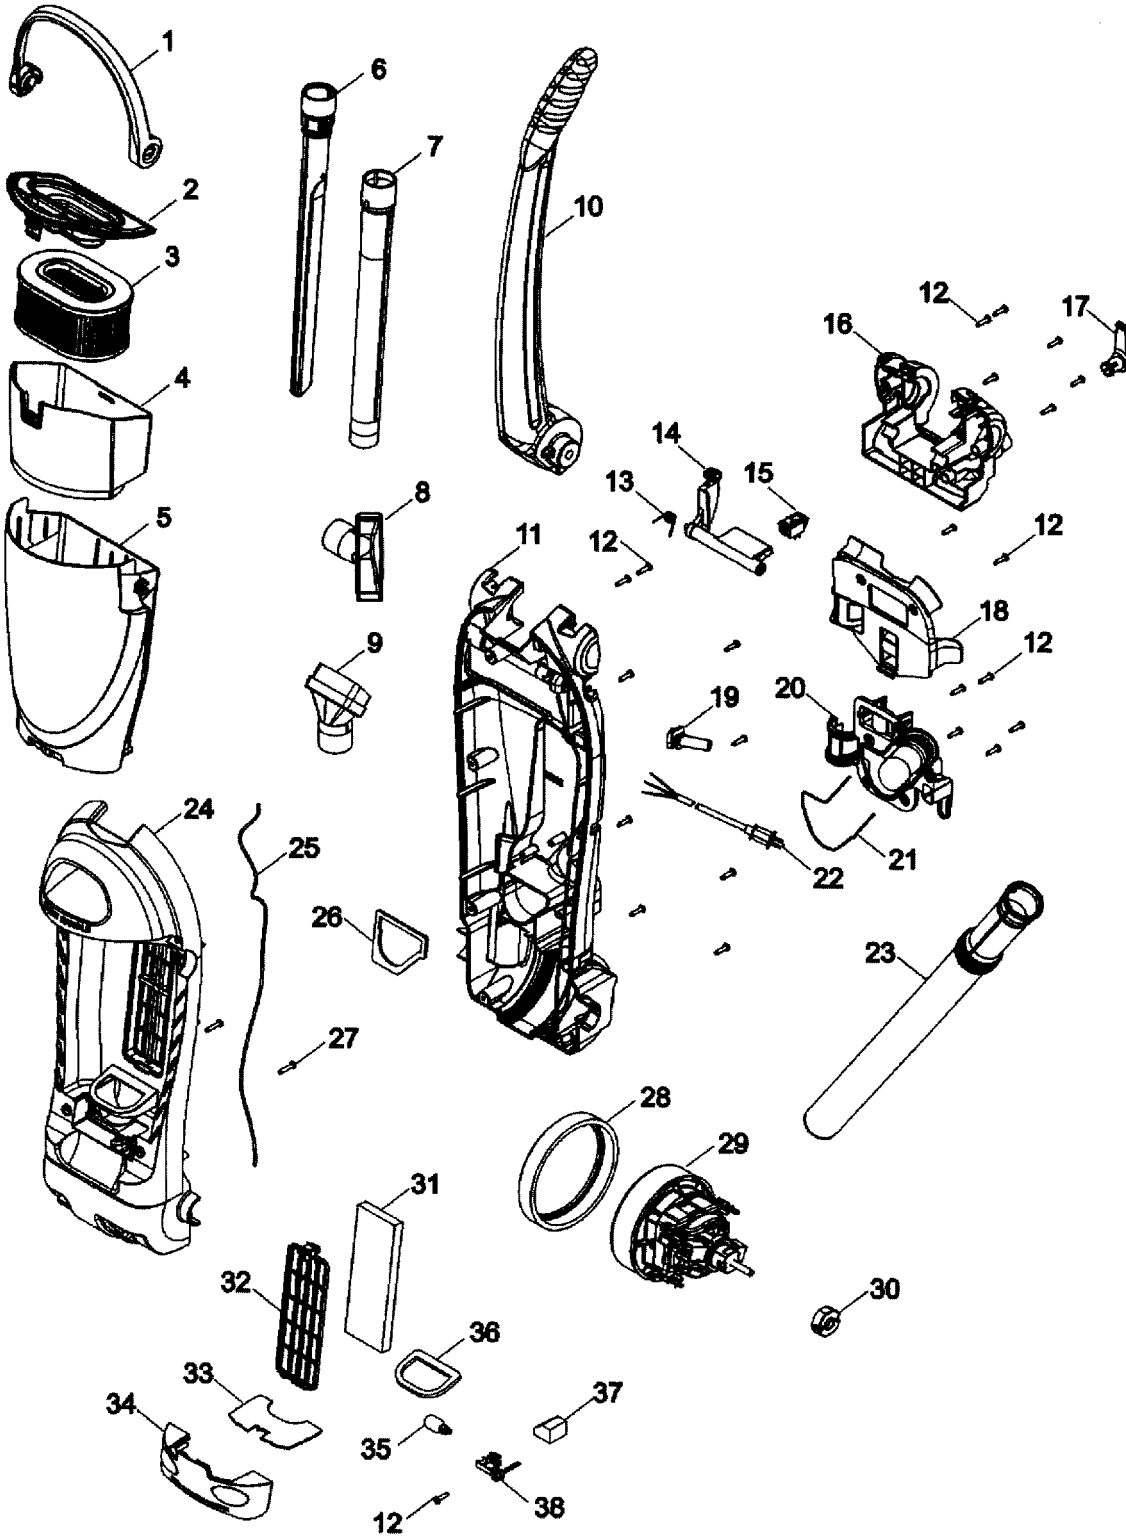

----- Manual continues below -----

ASSEMBLY SCHEMATIC

U5172-900
U5175-900
UH40155
UH40185
UH40190

PART LISTING

ITEM	PART NUMBER	MODELS TO FIT	PART DESCRIPTION
1	39457045	U5172900, U5175900	DIRT CUP CARRY HANDLE
	39457047	UH40155, UH40185, UH40190	DIRT CUP CARRY HANDLE
2	37249037	ALL	DIRT CUP LID WITH SEAL
3	40130050	U5172900, U5175900	CARTRIDGE FILTER
	43615097	UH40155, UH40185, UH40190	CARTRIDGE FILTER
4	36426065	U5172900, U5175900	FILTER SUPPORT
	36426062	UH40155, UH40185, UH40190	FILTER SUPPORT
5	38775098	U5172900, U5175900	DIRT CUP
	38775137	UH40155, UH40185, UH40190	DIRT CUP - SMOKE TRANSPARENT LIGHT
6	38617031	U5172900, U5175900	CREVICE TOOL - LONG
7	38634092	ALL	EXTENSION TUBE 14"
8	38614044	ALL	FURNITURE NOZZLE
9	43414197	U5172900, U5175900	DUSTING BRUSH ASSEMBLY - BLACK
	4341403J	UH40155, UH40185, UH40190	DUSTING BRUSH ASSEMBLY - GRAPHITE GRAY
10	39453001	ALL	UPPER HANDLE ASSEMBLY
11	37255035	U5172900, U5175900	REAR BODY HOUSING
	37255040	UH40155, UH40185, UH40190	REAR BODY HOUSING
12	21447242	ALL	SCREW - SELF TAPPING
13	38355016	ALL	PIVOT LATCH SPRING
14	92001063	ALL	PIVOT LATCH LEVER
15	28161067	ALL	SWITCH
16	37258161	ALL	HANDLE RETAINER COVER
17	39442048	U5172900, U5175900	CORD WRAP - MAGNESIUM GRAY
	3944201E	UH40155, UH40185, UH40190	CORD WRAP - DARK CHARCOAL GRAY
18	36433182	ALL	UPPER TOOL HOLDER
19	36215028	ALL	CORD PROTECTOR
20	36433181	ALL	LOWER TOOL HOLDER
21	38781076	ALL	ROPE SEAL GASKET
22	91001196	ALL	POWER CORD
23	43431224	ALL	HOSE ASSEMBLY