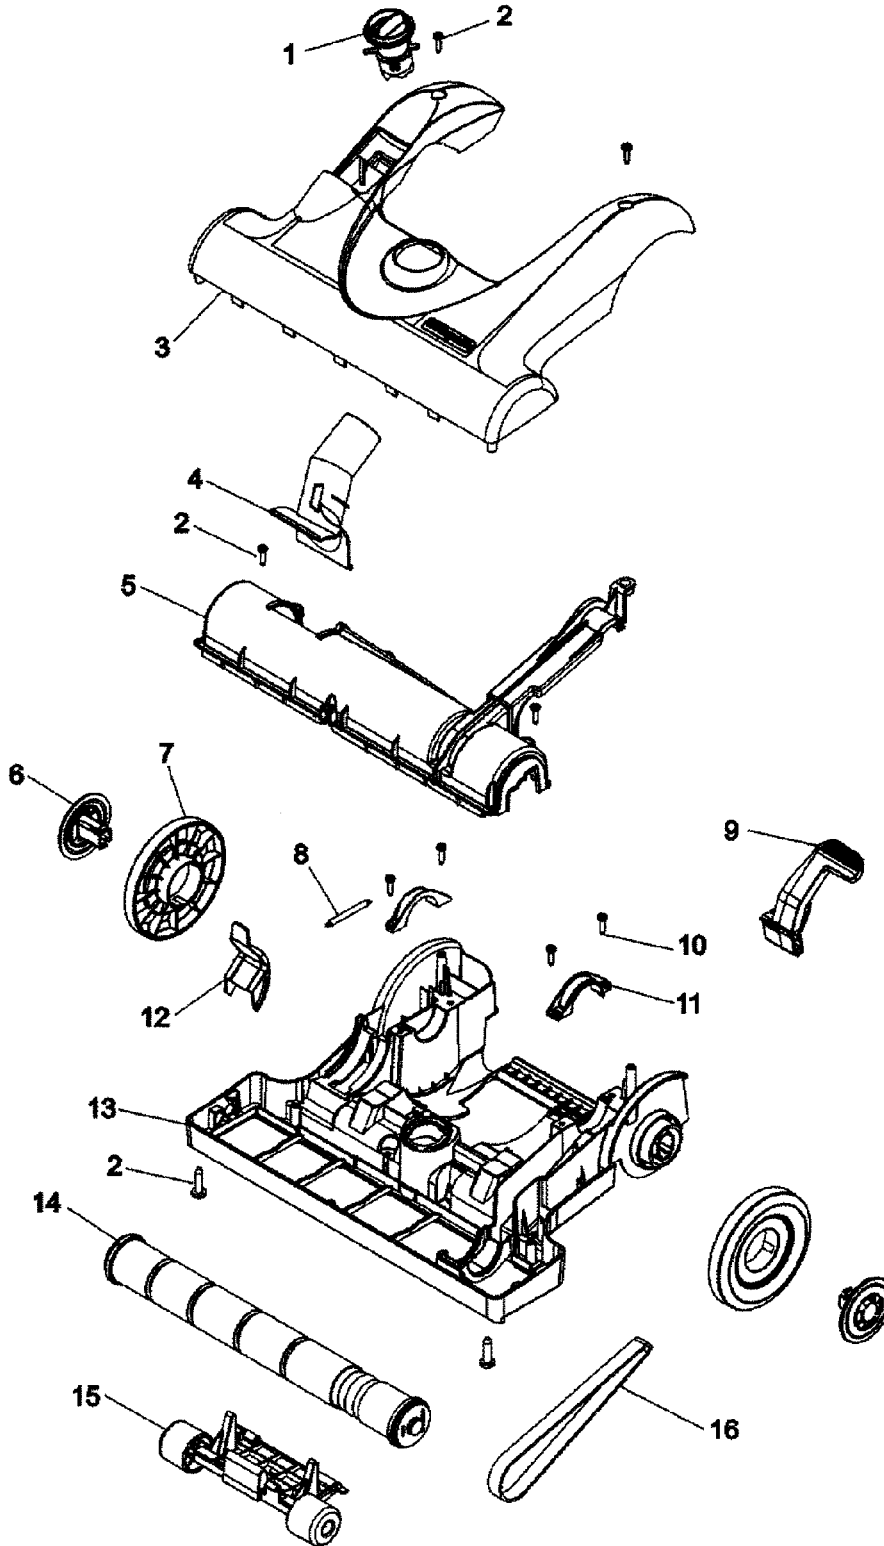

ASSEMBLY SCHEMATIC

MODEL NO.

U5172-900

U5175-900

UH40155

UH40185

UH40190