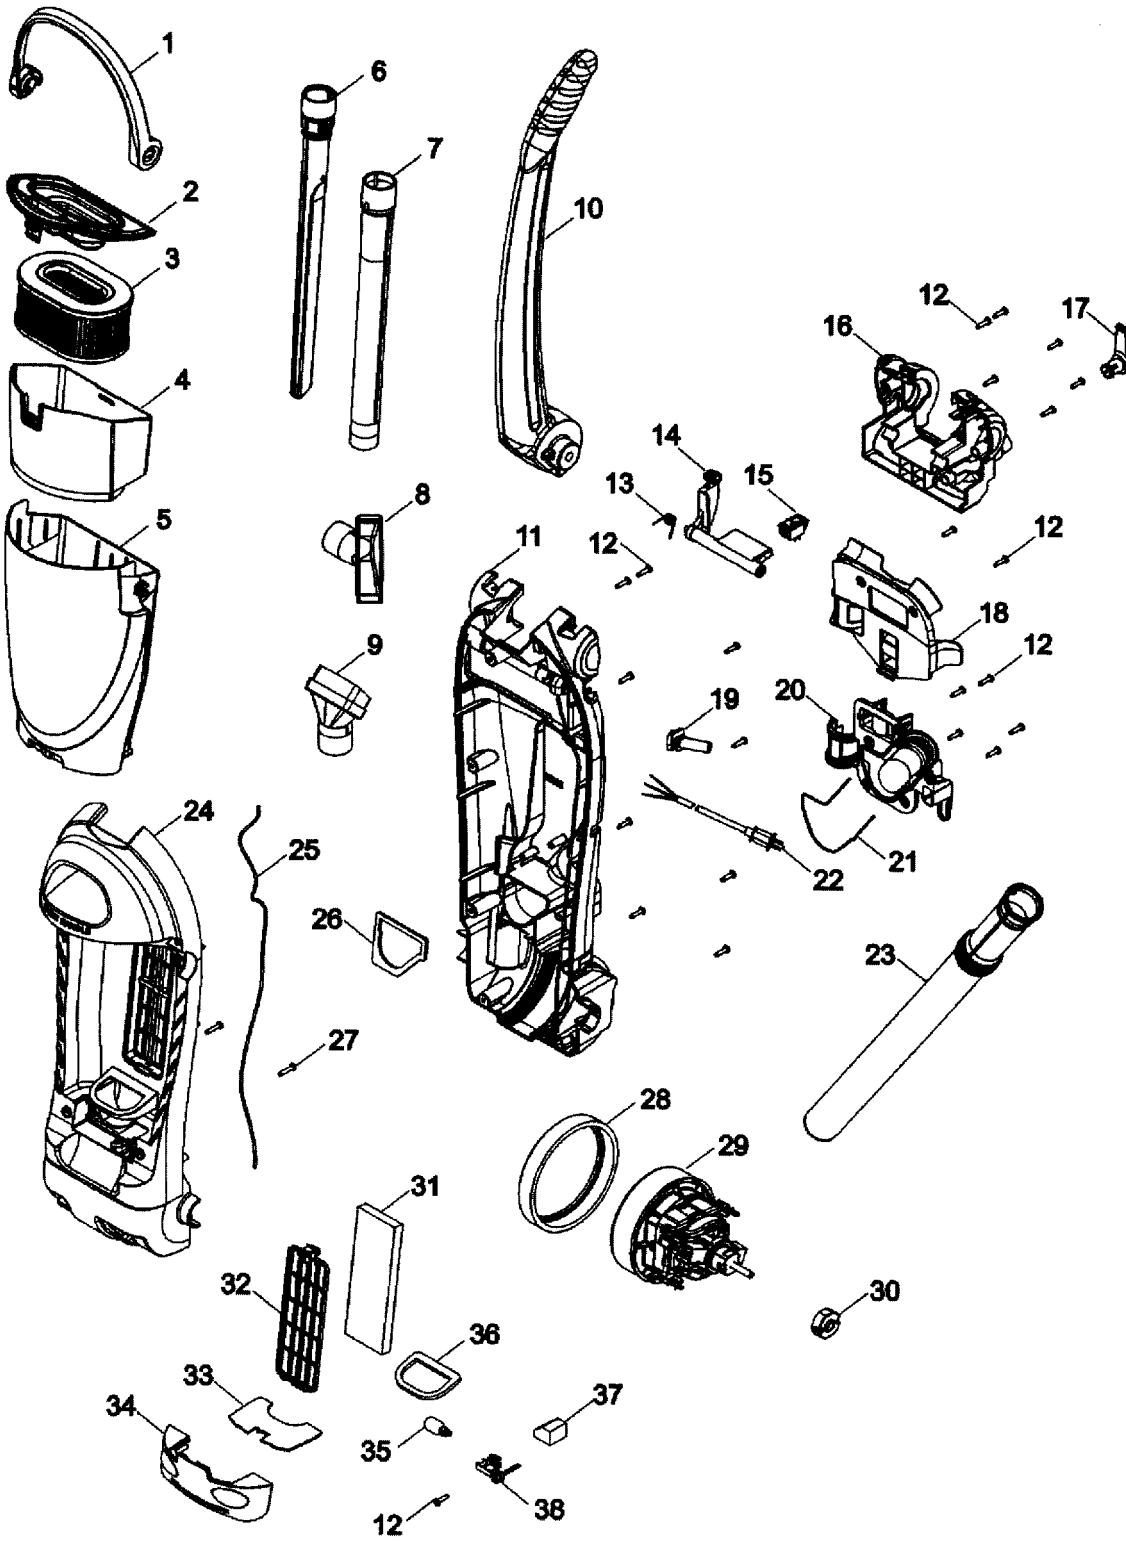

----- Manual continues below -----

ASSEMBLY SCHEMATIC

U5172-900
 U5175-900
 UH40155
 UH40185
 UH40190

PART LISTING

ITEM	PART NUMBER	MODELS TO FIT	PART DESCRIPTION
1	39457045	U5172900, U5175900	DIRT CUP CARRY HANDLE
	39457047	UH40155, UH40185, UH40190	DIRT CUP CARRY HANDLE
2	37249037	ALL	DIRT CUP LID WITH SEAL
3	40130050	U5172900, U5175900	CARTRIDGE FILTER
	43615097	UH40155, UH40185, UH40190	CARTRIDGE FILTER
4	36426065	U5172900, U5175900	FILTER SUPPORT
	36426062	UH40155, UH40185, UH40190	FILTER SUPPORT
5	38775098	U5172900, U5175900	DIRT CUP
	38775137	UH40155, UH40185, UH40190	DIRT CUP - SMOKE TRANSPARENT LIGHT
6	38617031	U5172900, U5175900	CREVICE TOOL - LONG
7	38634092	ALL	EXTENSION TUBE 14"
8	38614044	ALL	FURNITURE NOZZLE
9	43414197	U5172900, U5175900	DUSTING BRUSH ASSEMBLY - BLACK
	4341403J	UH40155, UH40185, UH40190	DUSTING BRUSH ASSEMBLY - GRAPHITE GRAY
10	39453001	ALL	UPPER HANDLE ASSEMBLY
11	37255035	U5172900, U5175900	REAR BODY HOUSING
	37255040	UH40155, UH40185, UH40190	REAR BODY HOUSING
12	21447242	ALL	SCREW - SELF TAPPING
13	38355016	ALL	PIVOT LATCH SPRING
14	92001063	ALL	PIVOT LATCH LEVER
15	28161067	ALL	SWITCH
16	37258161	ALL	HANDLE RETAINER COVER
17	39442048	U5172900, U5175900	CORD WRAP - MAGNESIUM GRAY
	3944201E	UH40155, UH40185, UH40190	CORD WRAP - DARK CHARCOAL GRAY
18	36433182	ALL	UPPER TOOL HOLDER
19	36215028	ALL	CORD PROTECTOR
20	36433181	ALL	LOWER TOOL HOLDER
21	38781076	ALL	ROPE SEAL GASKET
22	91001196	ALL	POWER CORD
23	43431224	ALL	HOSE ASSEMBLY