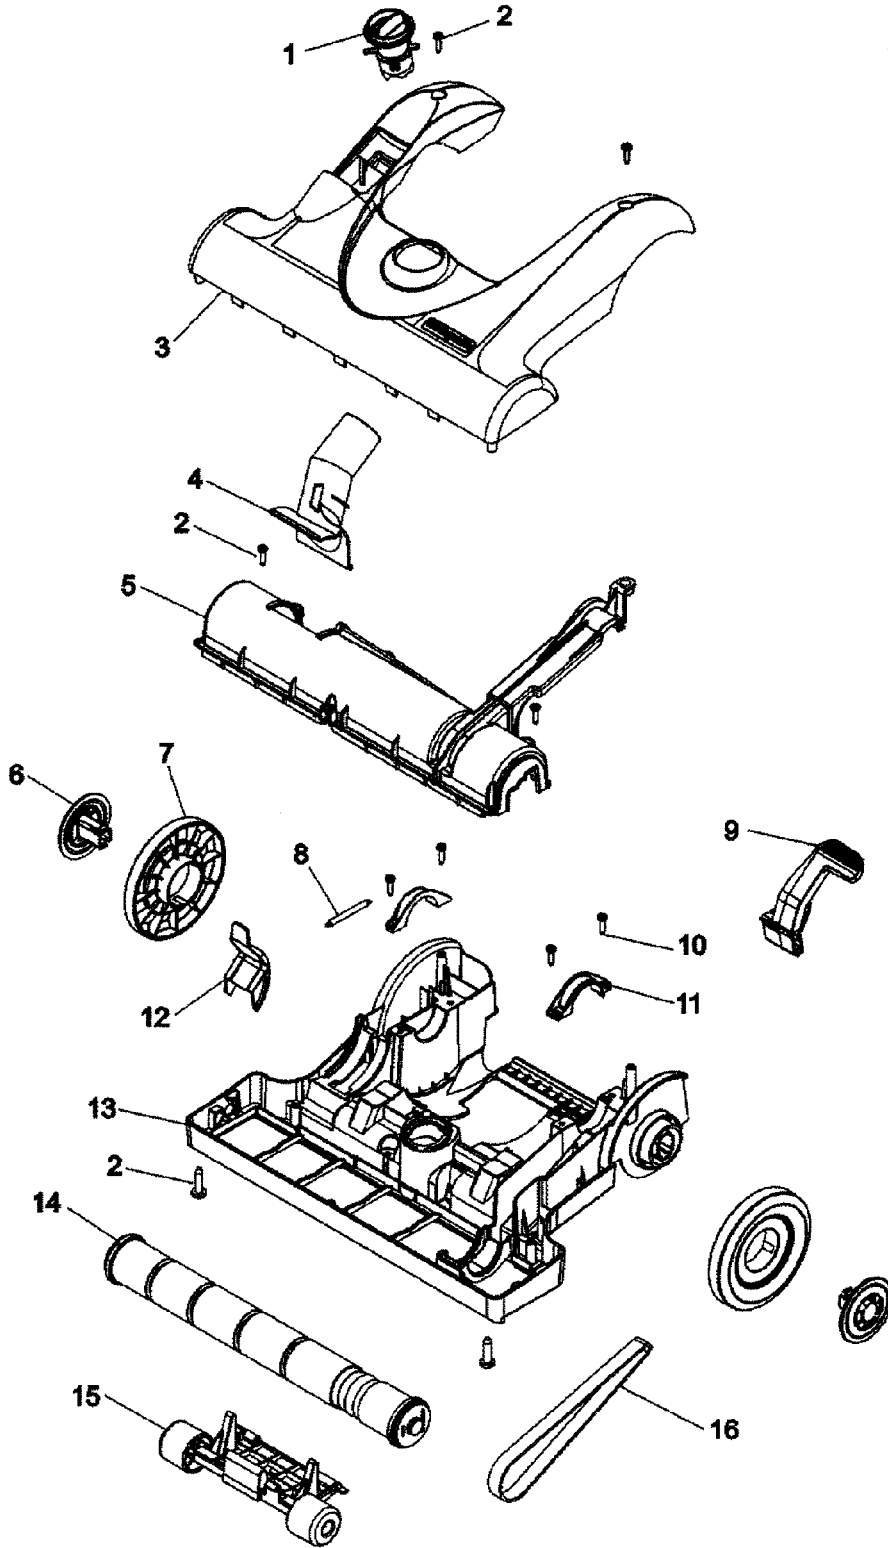

ASSEMBLY SCHEMATIC

MODEL NO.

U5172-900

U5175-900

UH40155

UH40185

UH40190