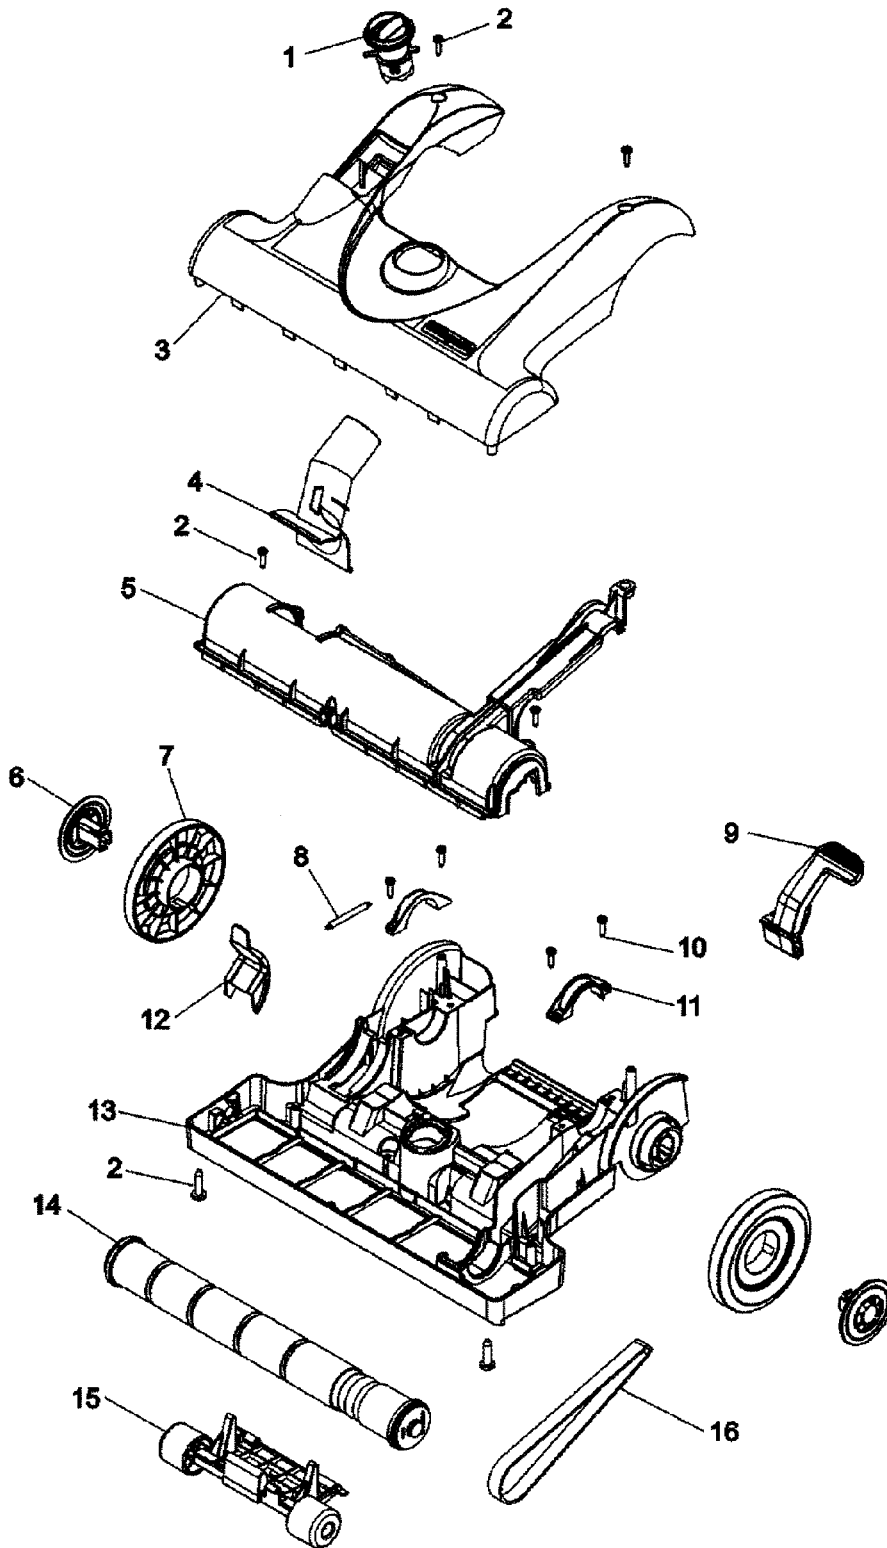

U5172-900
 U5175-900
 UH40155
 UH40185
 UH40190

ASSEMBLY SCHEMATIC

MODEL NO.

U5172-900
U5175-900
UH40155
UH40185
UH40190

PART LISTING

ITEM	PART NUMBER	MODELS TO FIT	PART DESCRIPTION
1	38562022	U5172900, U5175900	NOZZLE HEIGHT ADJUSTMENT CAM - DESERT SAND
	92001011	UH40155, UH40185, UH40190	NOZZLE HEIGHT ADJUSTMENT CAM - GRAPHITE GRAY
2	21447072	ALL	SCREW
3	37253A20	U5172-900	HOOD / NOZZLE COVER - EMERALD
	92001256	U5172-900	HOOD / NOZZLE COVER - SUB / EMERALD
	37253A43	U5175-900	HOOD / NOZZLE COVER - OYSTER WHITE
	37253A49	UH40155	HOOD / NOZZLE COVER - BLACK
		UH40185	HOOD / NOZZLE COVER - WHITE
		UH40190	HOOD / NOZZLE COVER - SUMMER BLUE
	51351013	U5172900, U5175900	NAME PLATE
	51351019	UH40155, UH40185, UH40190	NAME PLATE
4	38646085	ALL	LOWER DUCT
5	37243044	ALL	AGITATOR HOUSING
6	37912018	ALL	WHEEL HUB
7	38522086	ALL	REAR WHEEL
8	38335026	ALL	DEBRIS DOOR SPRING
9	38458070	ALL	HANDLE RELEASE LEVER - BLACK
10	21447242	ALL	SCREW - SELF TAPPING
11	36131118	ALL	TRUNNION COVER
12	37257312	ALL	DEBRIS DOOR
13	92001255	U5172900, UH40155, UH40185, UH40190	MAIN BODY BASE - DARK CHARCOAL GRAY
	37242142	U5175-900	MAIN BODY BASE - MAGNESIUM GRAY
14	48414132	ALL	AGITATOR / BRUSH ROLL
15	90001005	ALL	FRONT WHEEL ASSEMBLY
16	38528040	ALL	BELT - 1 PER PACK