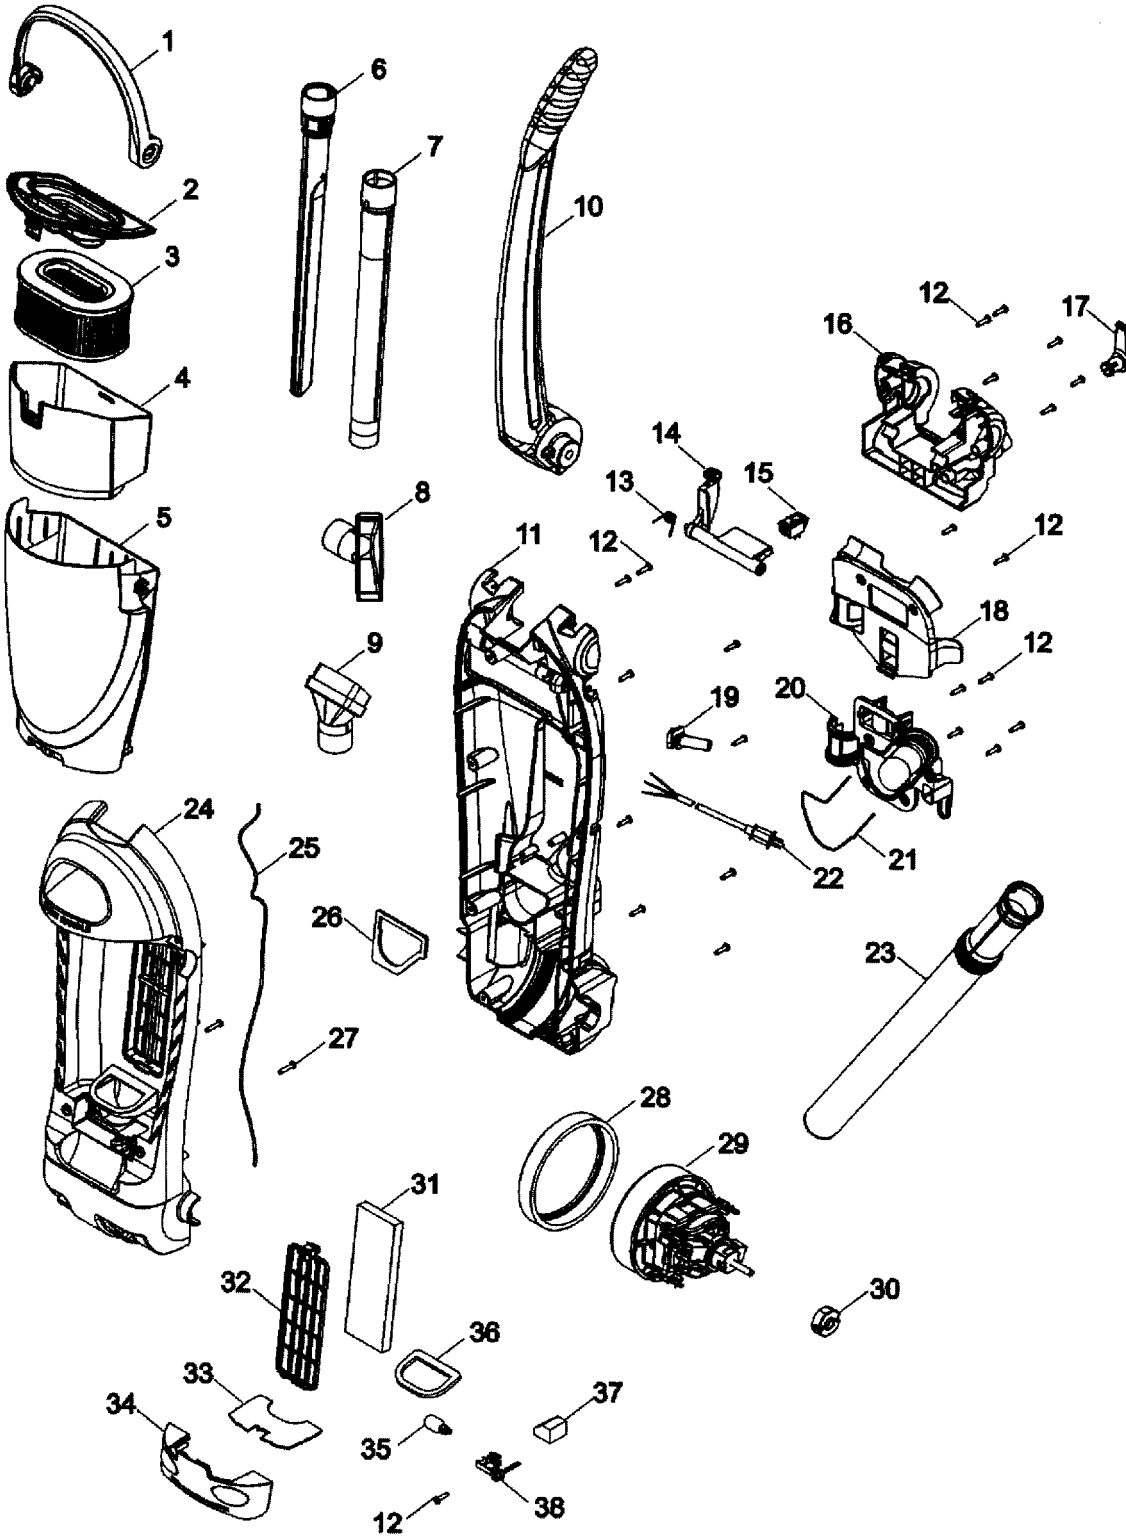

U5172-900
U5175-900
UH40155
UH40185
UH40190