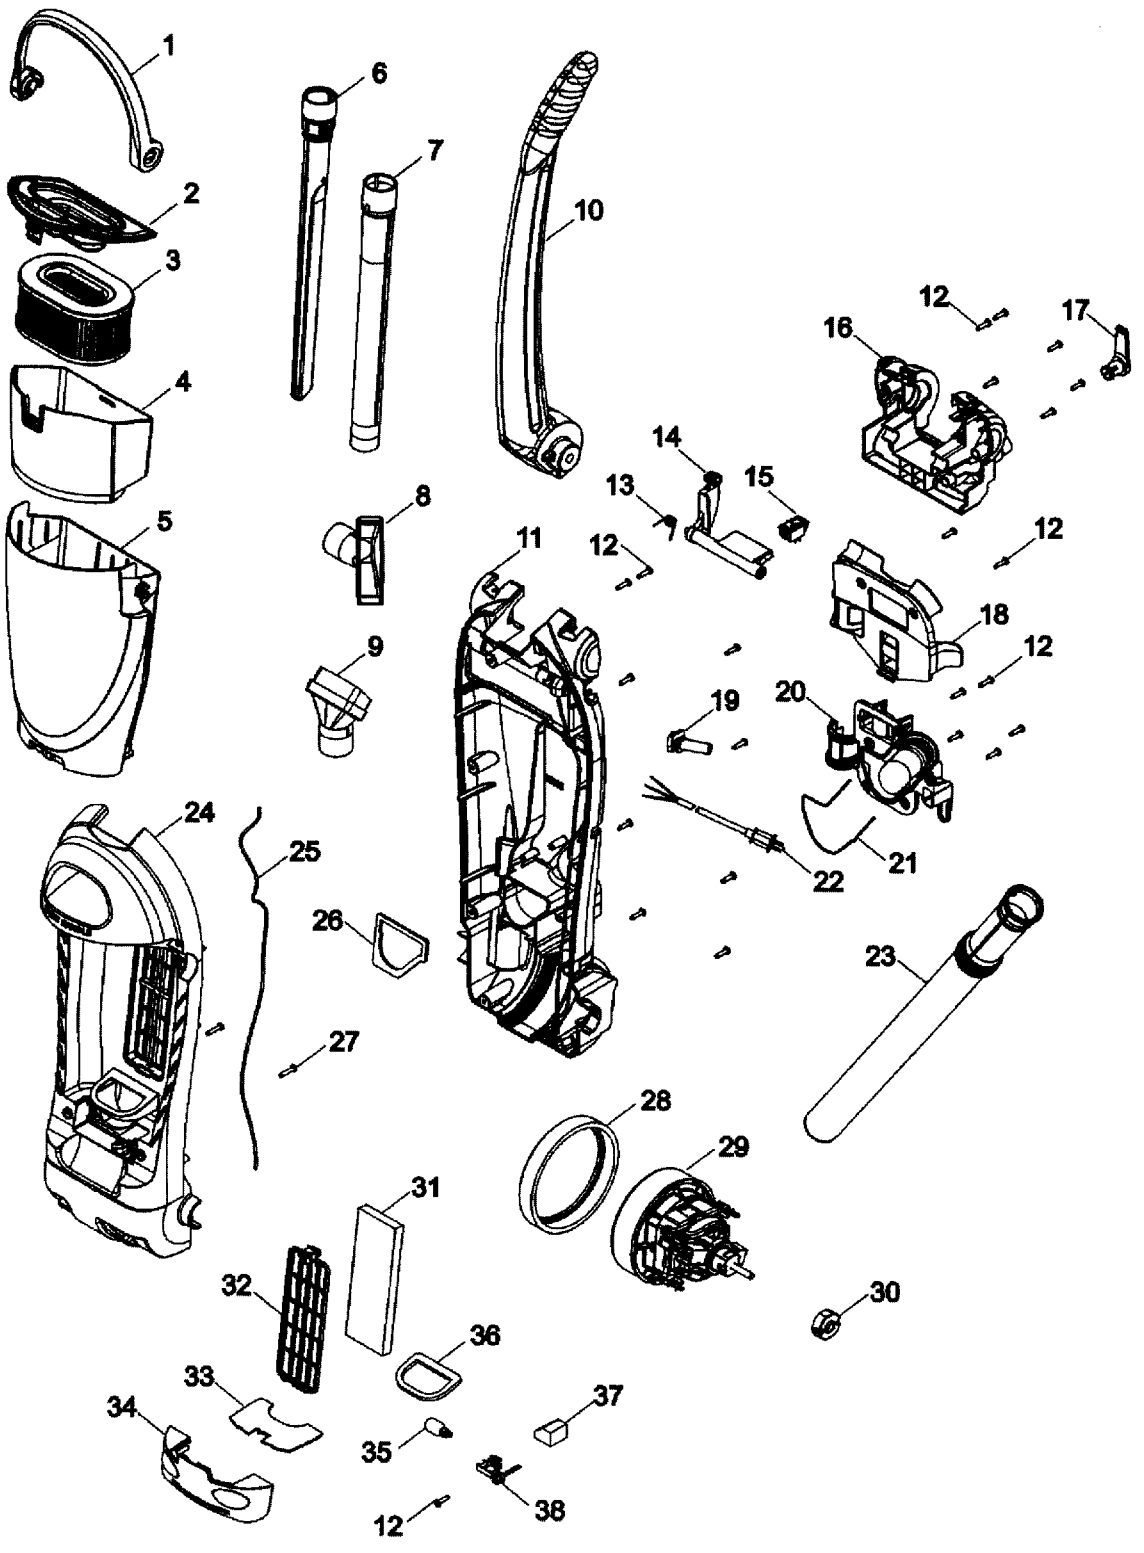

ASSEMBLY SCHEMATIC

U5172-900
U5175-900
UH40155
UH40185
UH40190