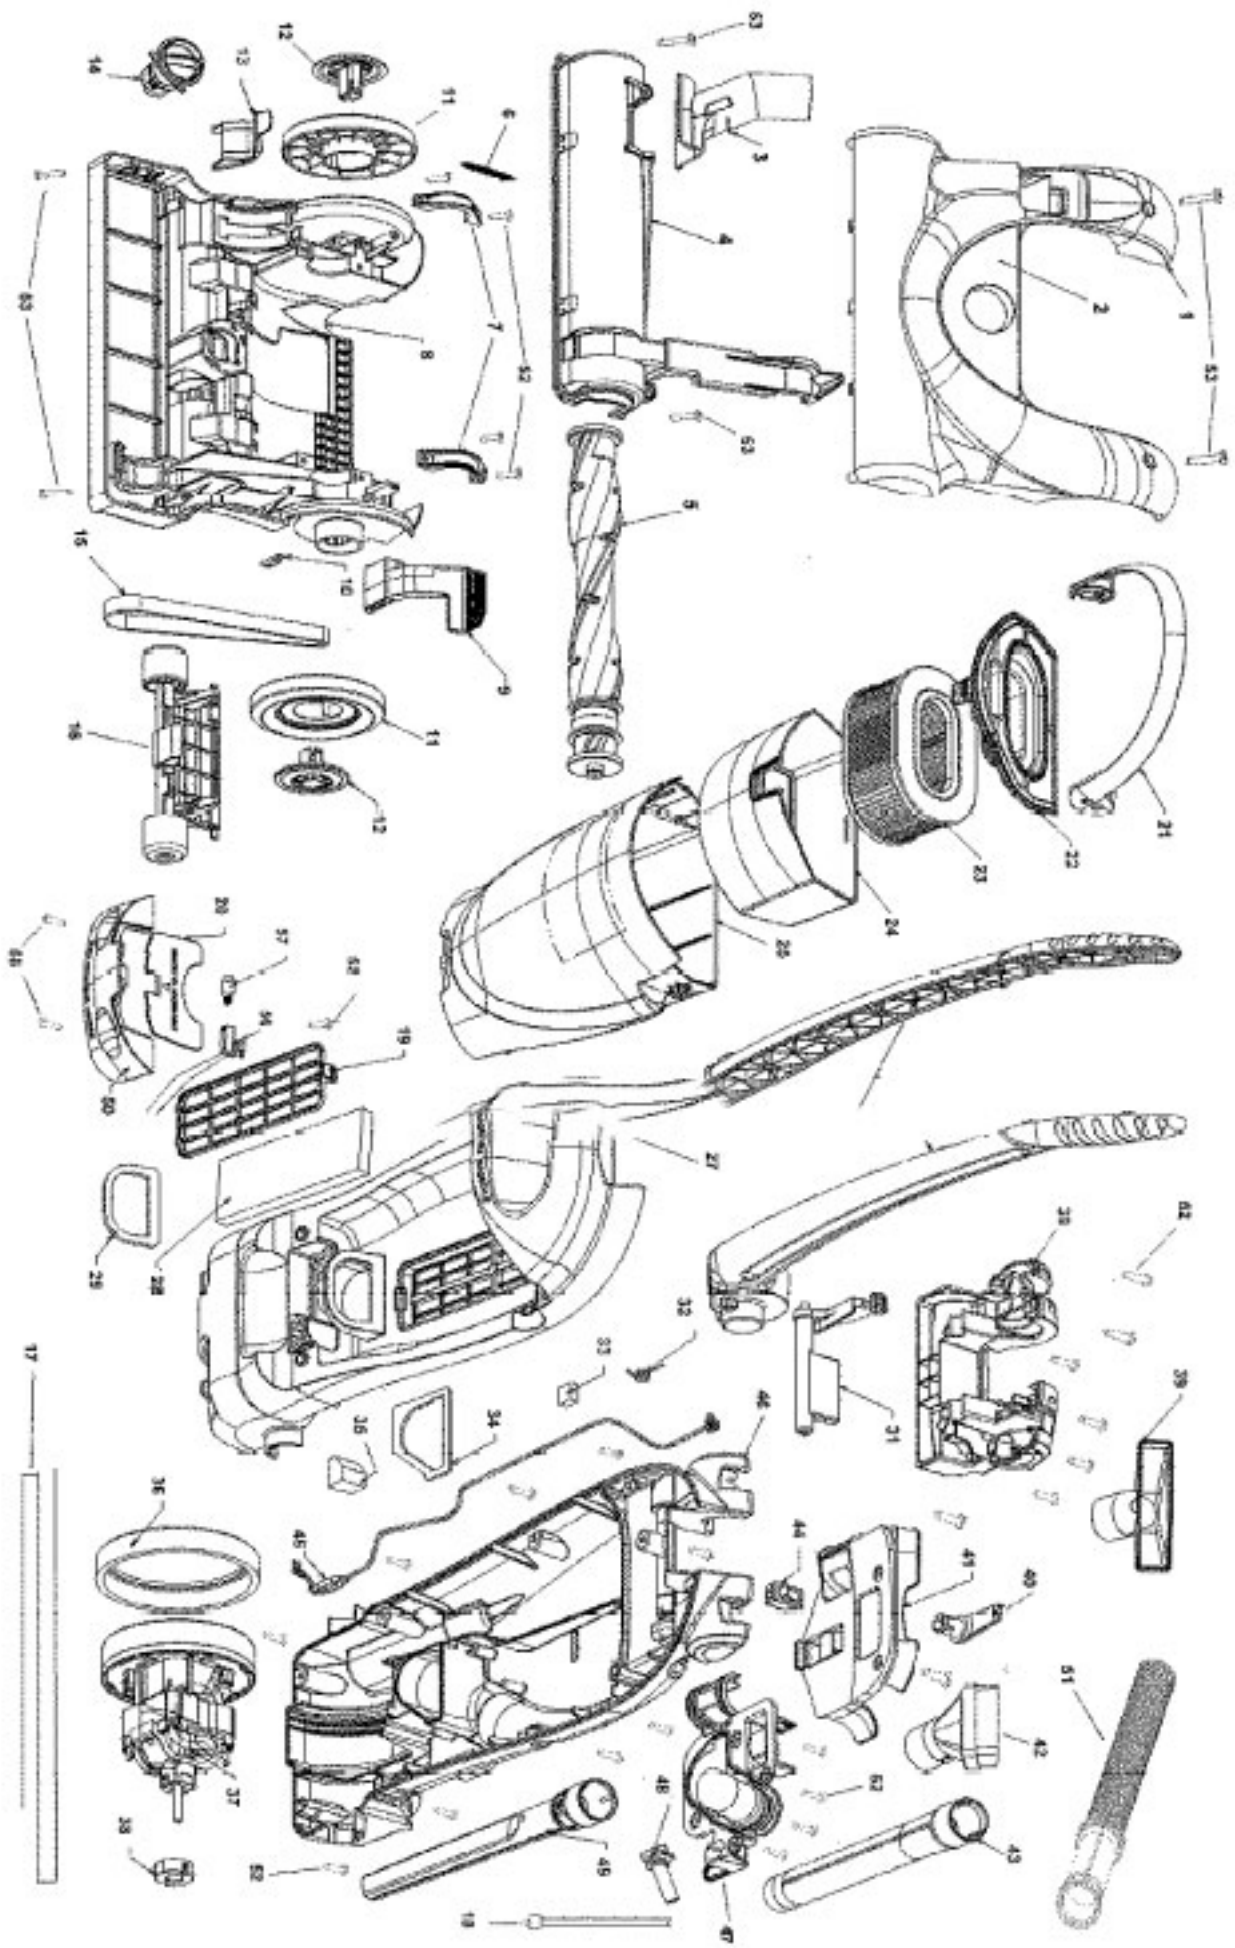

# HOOVER U5176-900 Owner's Manual

[Shop genuine replacement parts for HOOVER  
U5176-900](#)

[Find Your HOOVER Vacuum Cleaner Parts - Select From 1456 Models](#)

----- Manual continues below part list -----

**Model Number: U5176900**  
**BOM/Serial #: U5176900**  
**Graphic Title: COMPLETE ASSEMBLY**

Image	Key	Part Number	Description	Substitution	Qty.
1	1	92001015	HOOD - AFU		1
1	2	51351013	NAMEPLATE		1
1	3	38646085	LOWER DUCT		1
1	4	37243044	AGITATOR HOUSING		1
1	5	48414115	AGITATOR-15-SERVICE		1
1	6	38335026	DEBRIS DOOR SPRING		1
1	7	36131118	TRUNNION COVER-ABE		1
1	8	37242141	MAIN BODY-ABE-15"		1
1	9	38458070	HANDLE REL LEVER		1
1	10	013261AY	RIB SHOES		1
1	11	38522086	REAR WHEEL		1
1	12	37912016	WHEEL HUB		1
1	13	37257300	DEBRIS DOOR		1
1	14	38562022	NOZZLE HEIGHT ADJ CAM		1
1	15	38528040	AG BELT-12AMP BULK		1
1	16	90001005	FRONT WHEEL ASSEM		1
1	17	38781076	ROPE SEAL GASKET		1
1	18	46383348	ATTACHMENT CORD		1
1	19	36426061	FINAL FILTER RETAINER		1
1	20	37248005	BULB ACCESS DOOR		1
1	21	39457047	DIRT CUP CARRY HDL		1
1	22	37249037	DIRT CUP LID W/SEAL		1
1	23	40130050	CARTRIDGE FILTER		1
1	24	36426065	FILTER SUPPORT		1
1	25	38775098	DIRT CUP-SERVICE		1
1	26	39453001	UPPER HANDLE ASSEMBLY		1
1	27	92001016	HOUSING FRONT-AFU		1
1	28	38766008	FINAL FILTER		1
1	29	38785019	INLET SEAL		1
1	30	37258161	HANDLE RETAINER COVER		1
1	31	36151033	PIVOT LATCH LEVER		1
1	32	38355016	PIVOT LATCH SPRING		1
1	33	34131010	PLUG		1
1	34	38783032	DUCT SEAL		1
1	35	34131019	WIRE OPENING PLUG		1