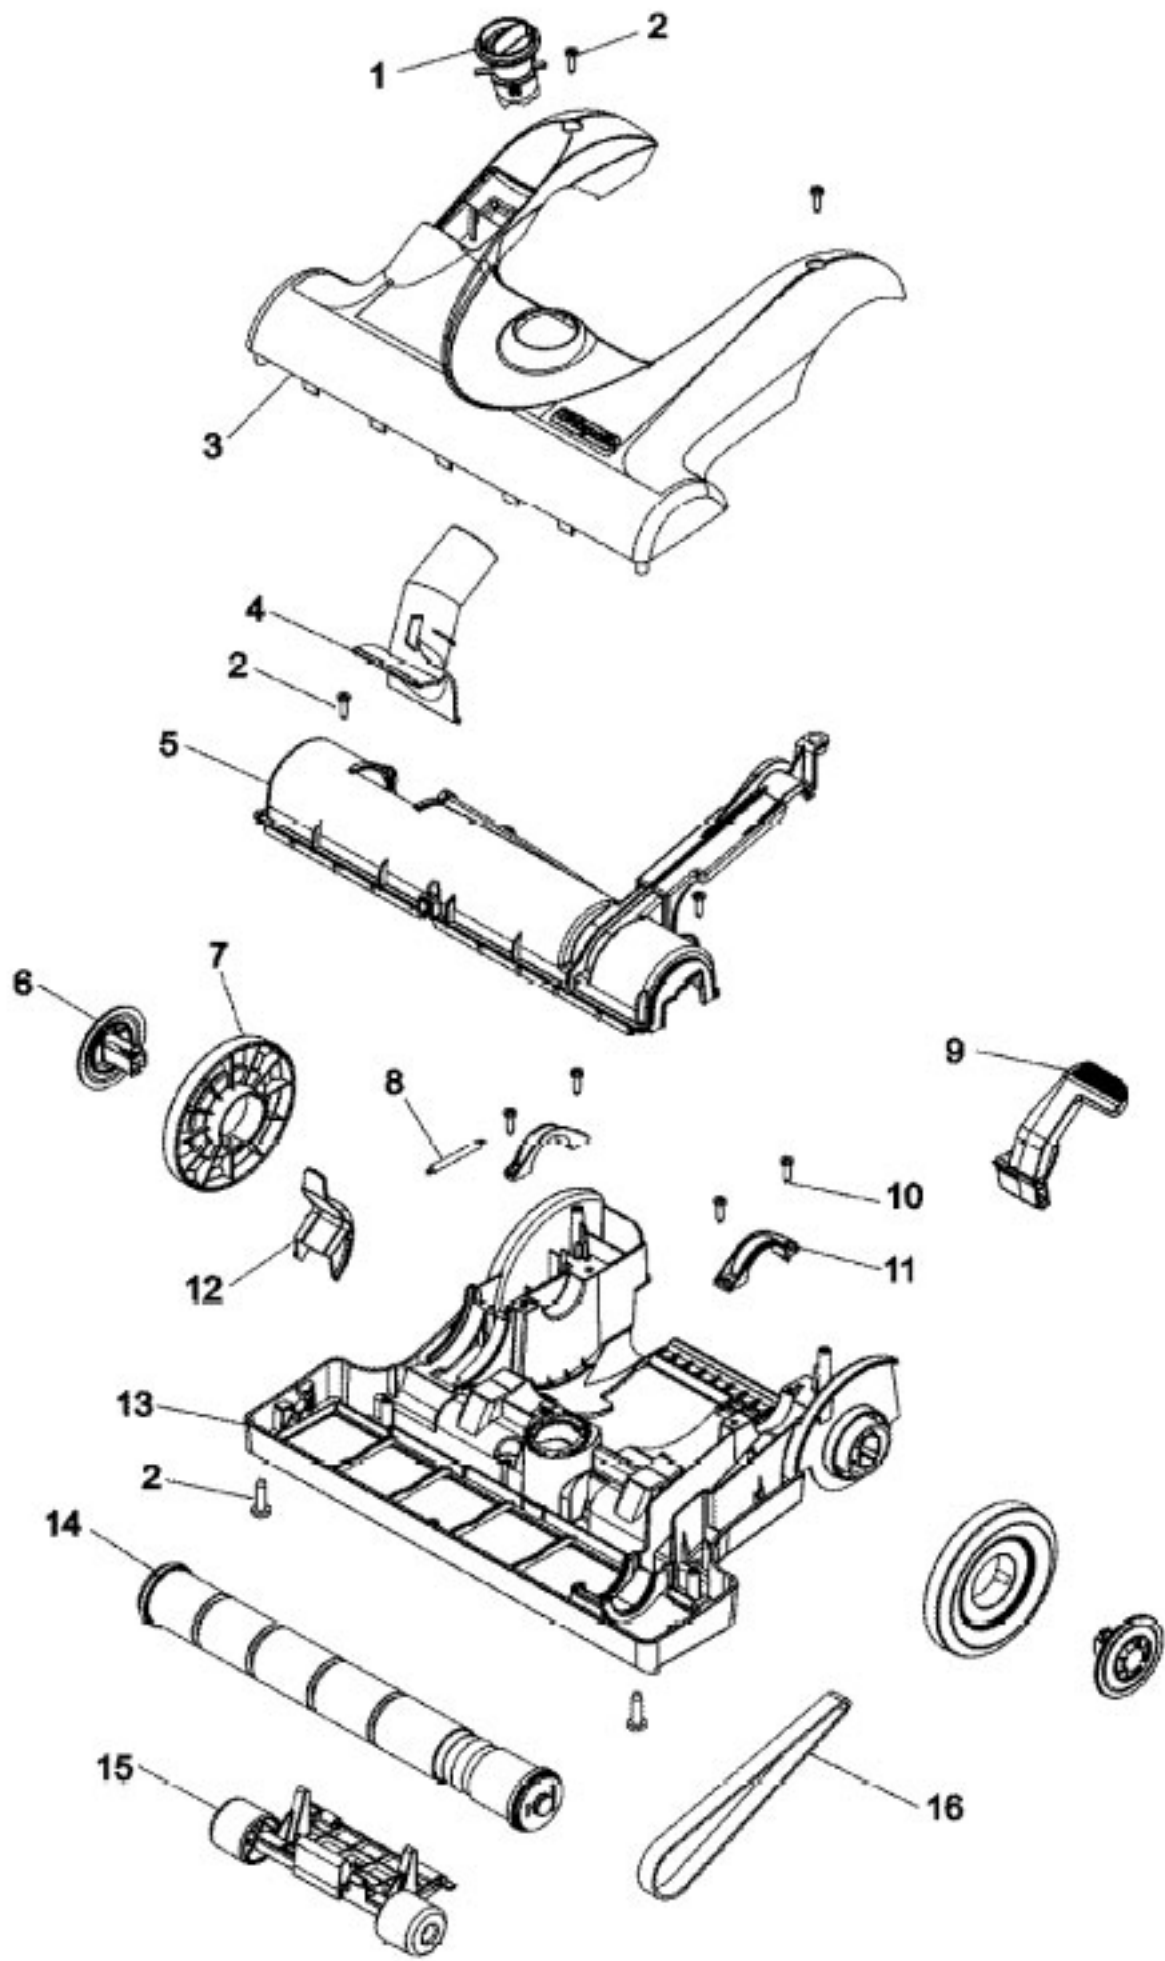

Image	Key	Part Number	Description	Substitution	Qty.
1	33	37248005	BULB ACCESS DOOR		1
1	34	39383118	DIRT FINDER LENS		1
1	35	27313107	BULB		1
1	36	38785019	INLET SEAL		1
1	37	34131019	WIRE OPENING PLUG		1
1	38	93001830	LAMP SOCKET ASY		1
1	39	56511B72	OWNER MANUAL		1
1	40	92001018	WIRE HARNESS ASSY		1
1	41	34131010	PLUG		1

**Model Number: U5179900**  
**BOM/Serial #: U5179900**  
**Graphic Title: FOOT**

Image	Key	Part Number	Description	Substitution	Qty.
1	1	92001011	NOZZLE HEIGHT ADJ CAM-AGR		1
1	1	38562022	NOZZLE HEIGHT ADJ CAM ABU		1
1	2	21447072	SCREW		8
1	3	51351013	NAMEPLATE		1
1	3	92001100	HOOD-15 IN-ACC		1
1	4	38646085	LOWER DUCT		1
1	5	37243044	AGITATOR HOUSING		1
1	6	37912016	WHEEL HUB-ABU	37912018	2
1	6	37912018	WHEEL HUB-AGR		2
1	7	38522086	REAR WHEEL		2
1	8	38335026	DEBRIS DOOR SPRING		1
1	9	38458070	HANDLE REL LEVER		1
1	10	21447242	SCREW-SELF TAPPING		4
1	11	36131118	TRUNNION COVER-ABE		2
1	12	37257300	DEBRIS DOOR		1
1	13	37242136	MAINBODY-ABU		1
1	14	48414115	AGITATOR-15-SERVICE		1
1	15	90001005	FRONT WHEEL ASSEM		1
1	16	38528040	AG BELT-12AMP BULK		1