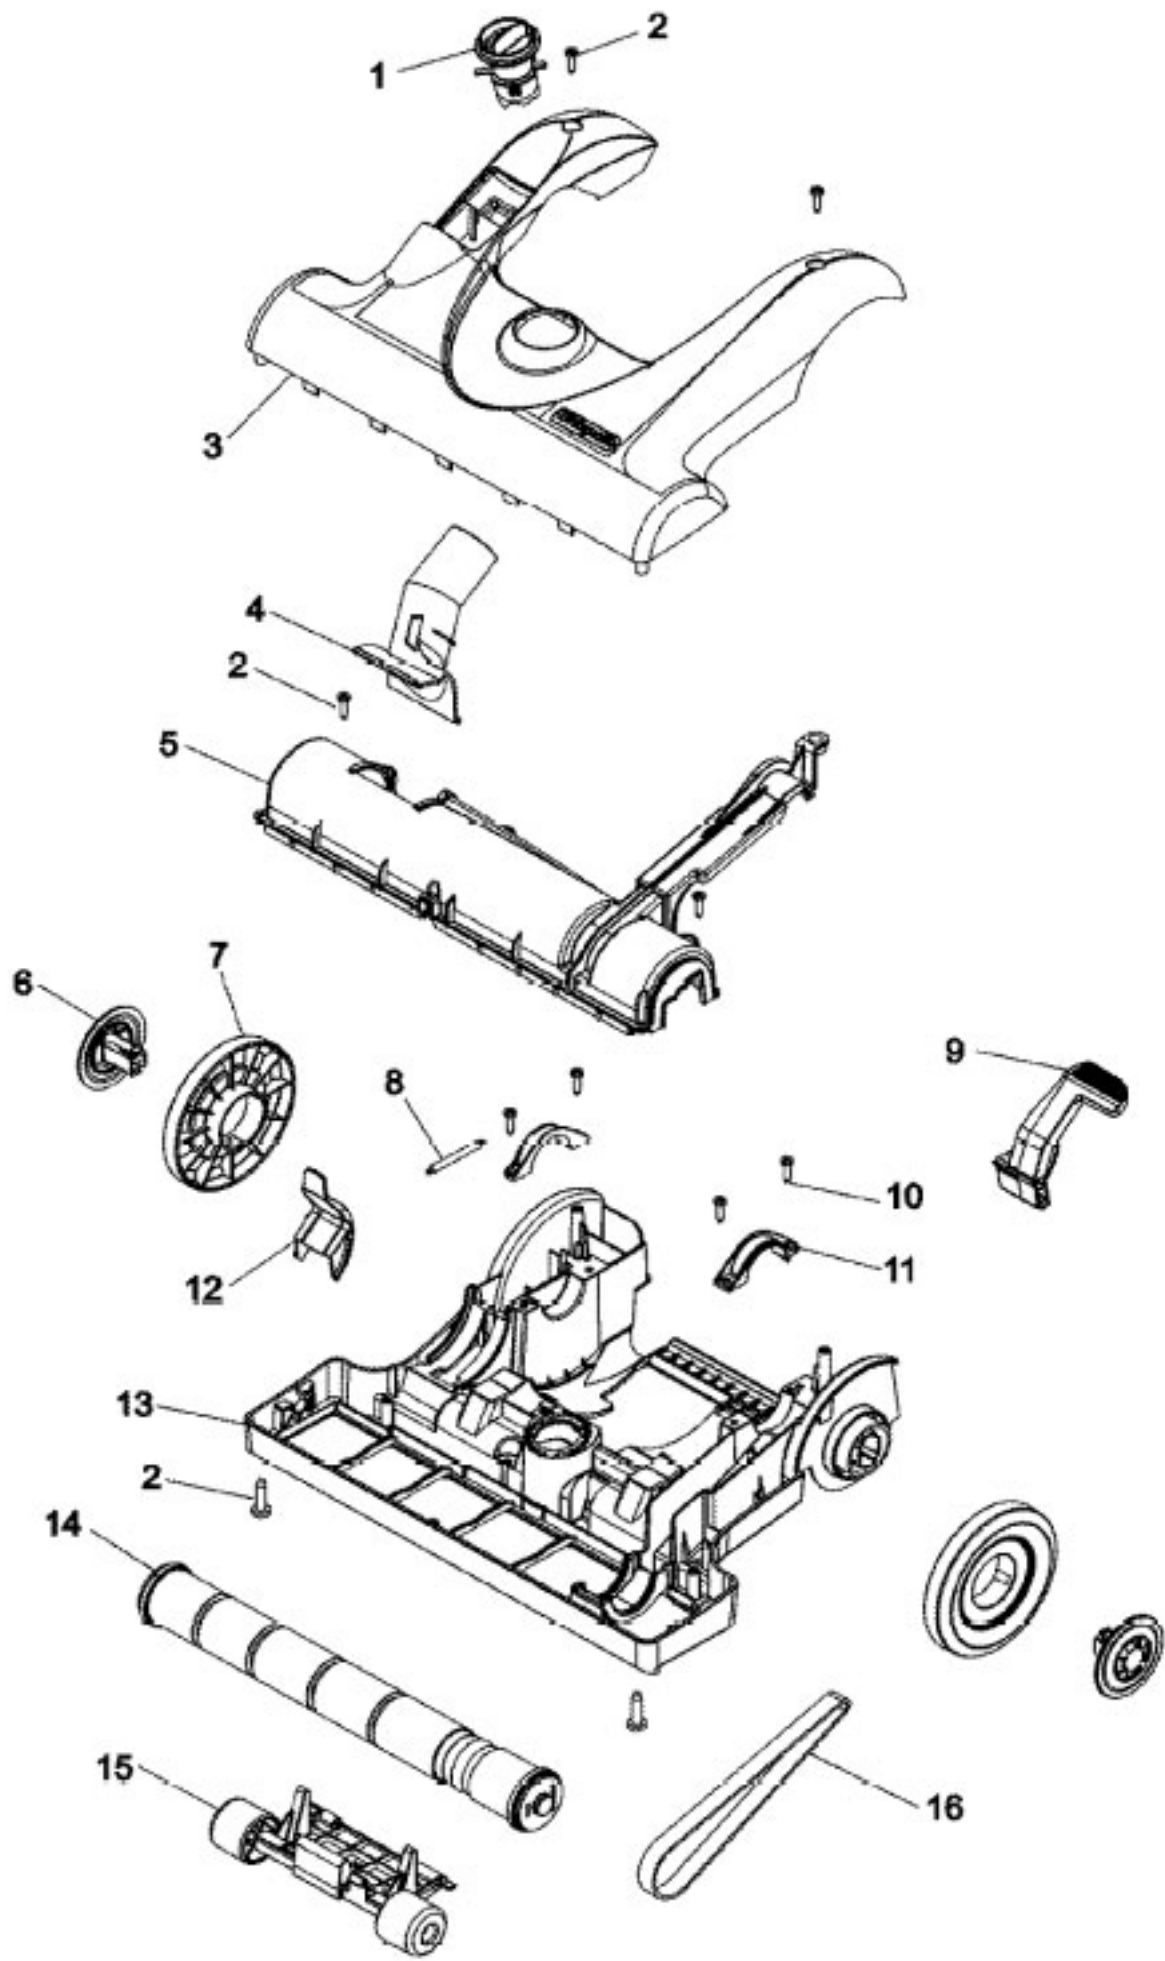

----- Manual continues below part list -----

Available Replacement Parts for HOOVER U5179-900

HR-1809	FILTER FOR VACUUM CLEANER--HOOVER
HR-1805	FITLER HOOVER 2 PACK AFTERMARKET
HR-3500	HEADLIHT BULB

Model Number: U5179900
BOM/Serial #: U5179900
Graphic Title: UPPER HOUSING

Image	Key	Part Number	Description	Substitution	Qty.
1	33	37248005	BULB ACCESS DOOR		1
1	34	39383118	DIRT FINDER LENS		1
1	35	27313107	BULB		1
1	36	38785019	INLET SEAL		1
1	37	34131019	WIRE OPENING PLUG		1
1	38	93001830	LAMP SOCKET ASY		1
1	39	56511B72	OWNER MANUAL		1
1	40	92001018	WIRE HARNESS ASSY		1
1	41	34131010	PLUG		1

Model Number: U5179900
BOM/Serial #: U5179900
Graphic Title: FOOT

Image	Key	Part Number	Description	Substitution	Qty.
1	1	92001011	NOZZLE HEIGHT ADJ CAM-AGR		1
1	1	38562022	NOZZLE HEIGHT ADJ CAM ABU		1
1	2	21447072	SCREW		8
1	3	51351013	NAMEPLATE		1
1	3	92001100	HOOD-15 IN-ACC		1
1	4	38646085	LOWER DUCT		1
1	5	37243044	AGITATOR HOUSING		1
1	6	37912016	WHEEL HUB-ABU	37912018	2
1	6	37912018	WHEEL HUB-AGR		2
1	7	38522086	REAR WHEEL		2
1	8	38335026	DEBRIS DOOR SPRING		1
1	9	38458070	HANDLE REL LEVER		1
1	10	21447242	SCREW-SELF TAPPING		4
1	11	36131118	TRUNNION COVER-ABE		2
1	12	37257300	DEBRIS DOOR		1
1	13	37242136	MAINBODY-ABU		1
1	14	48414115	AGITATOR-15-SERVICE		1
1	15	90001005	FRONT WHEEL ASSEM		1
1	16	38528040	AG BELT-12AMP BULK		1