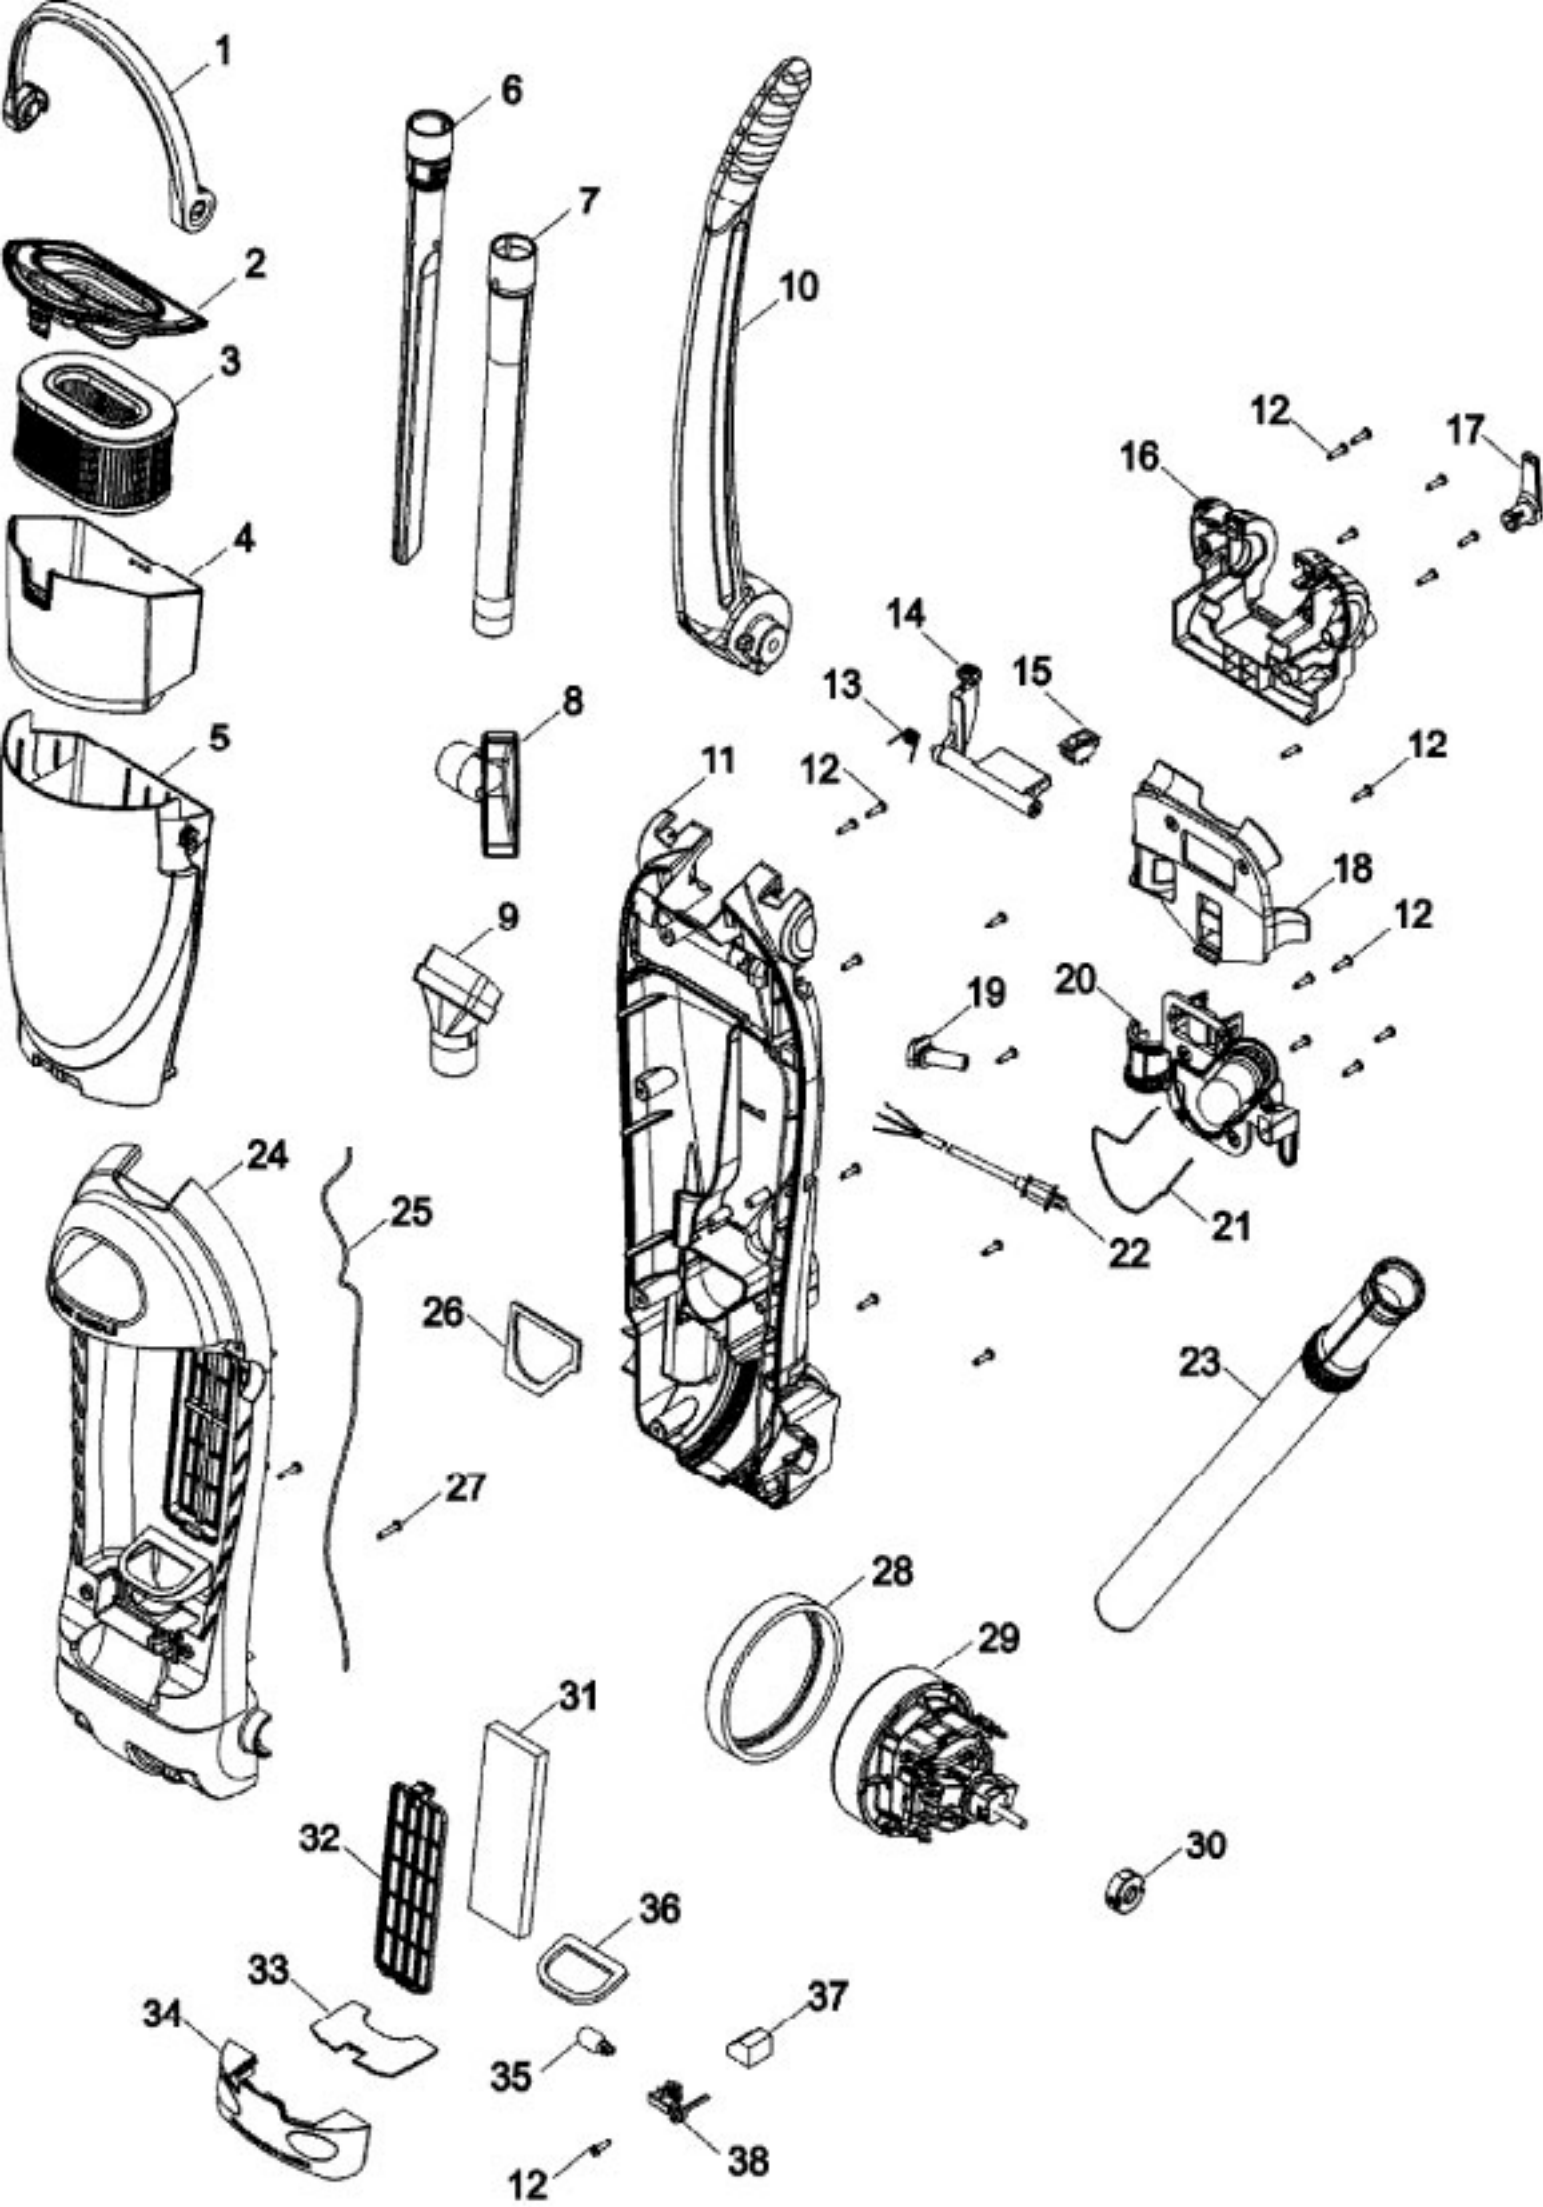

Model Number: U5179900
BOM/Serial #: U5179900
Graphic Title: UPPER HOUSING

Image	Key	Part Number	Description	Substitution	Qty.
1	1	39457045	DIRT CUP CARRY HDL		1
1	2	37249037	DIRT CUP LID W/SEAL		1
1	3	40130050	CARTRIDGE FILTER		1
1	4	36426065	FILTER SUPPORT-SERVICE		1
1	5	38775098	DIRT CUP-SERVICE		1
1	6	38617029	CREVICE TOOL-ABR		1
1	6	38617031	CREVICE TOOL-LONG-AGR		1
1	7	38634091	EXTENSION TUBE-14 IN AG	38634092	1
1	7	38634092	EXTENSION TUBE-14 IN-AGS		1
1	8	3861401E	FURNITURE NOZZLE	38614044	1
1	9	43414195	DUSTING BRUSH ASSEMBLY-AGR		1
1	9	92001017	DUSTING BRUSH ASSY-ABR		1
1	10	39453001	UPPER HANDLE ASSEMBLY		1
1	11	37255035	REAR HOUSING		1
1	12	21447242	SCREW-SELF TAPPING		22
1	13	36151033	PIVOT LATCH LEVER ABR		1
1	14	38355016	PIVOT LATCH SPRING		1
1	15	28161067	SWITCH-WT-.025 TERM		1
1	16	37258161	HANDLE RETAINER COVER		1
1	17	3944201P	CORD WRAP		1
1	18	36433182	TOOL HLDR UPPER		1
1	19	36215028	CORD PROTECTOR-WTBGL		1
1	20	36433181	TOOL HLDR LOWER		1
1	21	38781076	ROPE SEAL GASKET		1
1	22	46383348	ATTACHMENT CORD		1
1	23	43431224	HOSE ASSEMBLY		1
1	24	37254235	FRONT HSG-ADM		1
1	25	28382094	THERMAL PROTECTOR		1
1	26	38783032	DUCT SEAL		1
1	27	21479345	SCREW	017001FW	2
1	28	36322037	MOTOR MOUNT-LARGE		1
1	29	43576188	MOTOR ASSEM COMP.	43576175	1
1	30	36322030	MOTOR MOUNT-SMALL		1
1	31	38766008	FINAL FILTER		1
1	32	36426061	FINAL FILTER RETAINER		1