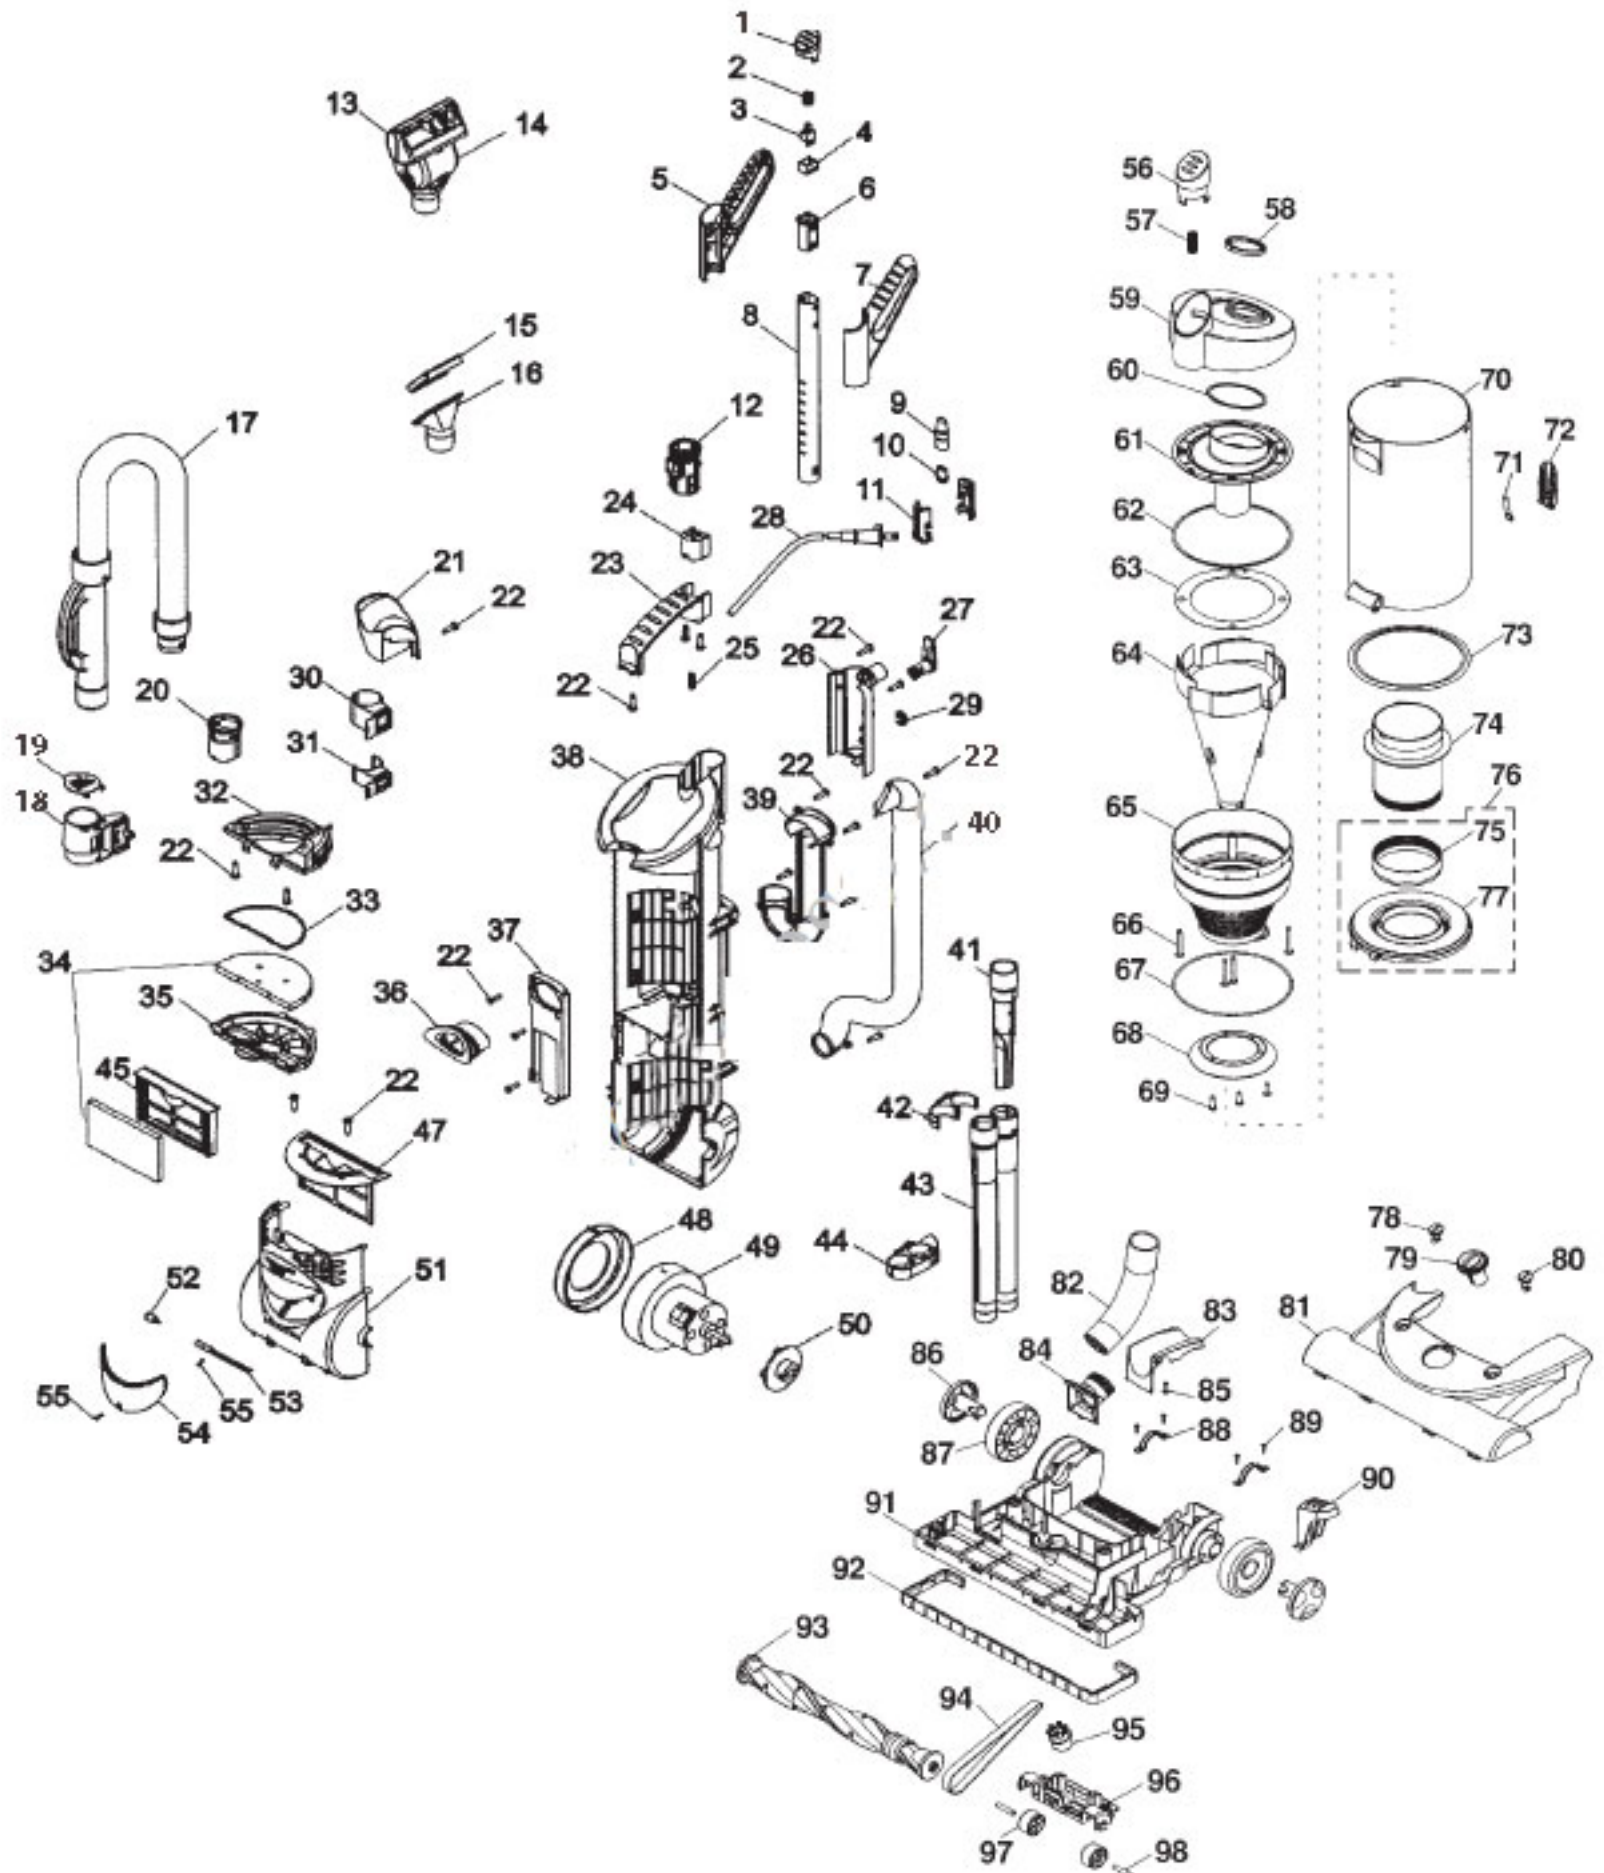

Model U5180-900

Original **HOOVER**

FUSION BAGLESS

Model U5180-900

KEY	PART NO.	DESCRIPTION	KEY	PART NO.	DESCRIPTION
1	H-93001707	Switch Button	51	H-93001661	Motor Cover
2	H-93001706	Switch Spring	52	H-27313107	Bulb
3	H-93001705	Switch	53	H-93001660	Lamp Socket
4	H-93001704	Right Handle	54	H-93001659	Lens
5	H-93001699	Left Handle	55	H-93001729	Self-Tapping Screw
6	H-93001702	Switch Sleeve	56	H-93001635	Dirt Cup Release Button
7	H-93001704	Handle Right	57	H-93001656	Dirt Cup Release Spring
8	H-93001698	Telescopic Tube	58	H-93001647	Dirt Cup Outlet Seal
9	H-93001717	Female Connector	59	H-93001648	Dirt Cup Cover
10	H-93001700	Male Connector	60	H-93001649	Dirt Cup Cover Seal
11	H-93001701	Male Connector Fixing Plate	61	H-93001650	Cyclone Dust
12	H-93001697	Handle Sleeve	62	H-93001651	Seal - Duct B
13	H-93001712	Upper Housing	63	H-93001652	Seal - Duct A
14	H-49129024	Turbine Hand Tool	64	H-93001653	Cone Separator
15	H-93001716	Removable Brush	65	H-93001636	Cyclone Filter
16	H-93001715	Furniture Nozzle	66	H-93001730	Self-Tapping Screw
17	H-93001710	Hose Ass'y	67	H-93001833	5/16" Wide Seal Filter
18	H-93001657	Lower Hose Holder	67	H-93001637	1/8" Wide Seal Filter
19	H-93001658	Debris Door	68	H-93001638	Shroud
20	H-93001690	Adaptor	69	H-93001729	Self-Tapping Screw
21	H-93001711	Upper Hose Holder	70	H-93001639	Dirt Cup
22	H-93001728	Self-Tapping Screw	71	H-93001641	Dirt Cup Bottom Cover Release Spring
23	H-93001696	Carry Handle	72	H-93001640	Dirt Cup Bottom Release Button
24	H-93001708	Handle Release Button	73	H-93001642	Dirt Cup Lid Seal
25	H-93001709	Handle Release Spring	74	H-93001643	Dust Chamber
26	H-93001695	Handle Cover	75	H-93001644	Dust Chamber Seal
27	H-93001694	Cord Hook	76	H-93001645	Dirt Cup Lid & Seal Ass'y
28	H-93001718	Power Cord	77	H-93001646	Dirt Cup Lid
29	H-93001693	Power Cord Fixing Plate	78	H-93001662	Hood Retainer Left
30	H-93001692	Turbine Tool Holder	79	H-93001667	Height Adjustment Knob
31	H-93001691	Combination Brush Holder	80	H-93001668	Hood Retainer Right
32	H-93001721	Pre-Motor Filter Frame Ass'y W/Seal	81	H-93001669	Hood
32	H-93001722	Pre-Motor Filter Frame	82	H-93001654	Lower Hose
33	H-93001724	Pre-Motor Filter Frame Seal	83	H-93001665	Main Body Rear Cover
34	H-93001633	Pre-Motor & Exhaust Filter Kit	84	H-93001655	Inlet Duct
35	H-93001731	Pre-Motor Filter Frame	85	H-93001729	Self-Tapping Screw
36	H-93001720	Dirt Cup Inlet Seal	86	H-93001673	Rear Wheel Hub
37	H-93001719	Wire Cover	87	H-93001672	Rear Wheel
38	H-93001680	Dirt Cup Housing	88	H-93001663	Trunnion
39	H-93001689	Duct Cover	89	H-93001729	Self-Tapping Screw
40	H-93001688	Rear Duct	90	H-93001664	Handle Release Pedal
41	H-93001630	Crevice Tool	91	H-93001666	Main Body
42	H-93001683	Upper Holder - Tool	92	H-93001670	Furniture Guard
43	H-38634091	Extension Tube - 14"	93	H-48414017	Agitator - 15"
44	H-93001681	Lower Holder - Tube	94	H-38528040	Belt
45	H-93001725	Final Filter Frame	95	H-93001671	Height Adjustment Cam
47	H-93001727	Final Filter Frame Fixing Cover	96	H-93001674	Front Wheel Carriage
48	H-93001679	Motor Seal	97	H-93001675	Front Wheel
49	H-93001678	Motor	98	H-93001676	Front Wheel Shaft
50	H-93001677	Rear Plate			