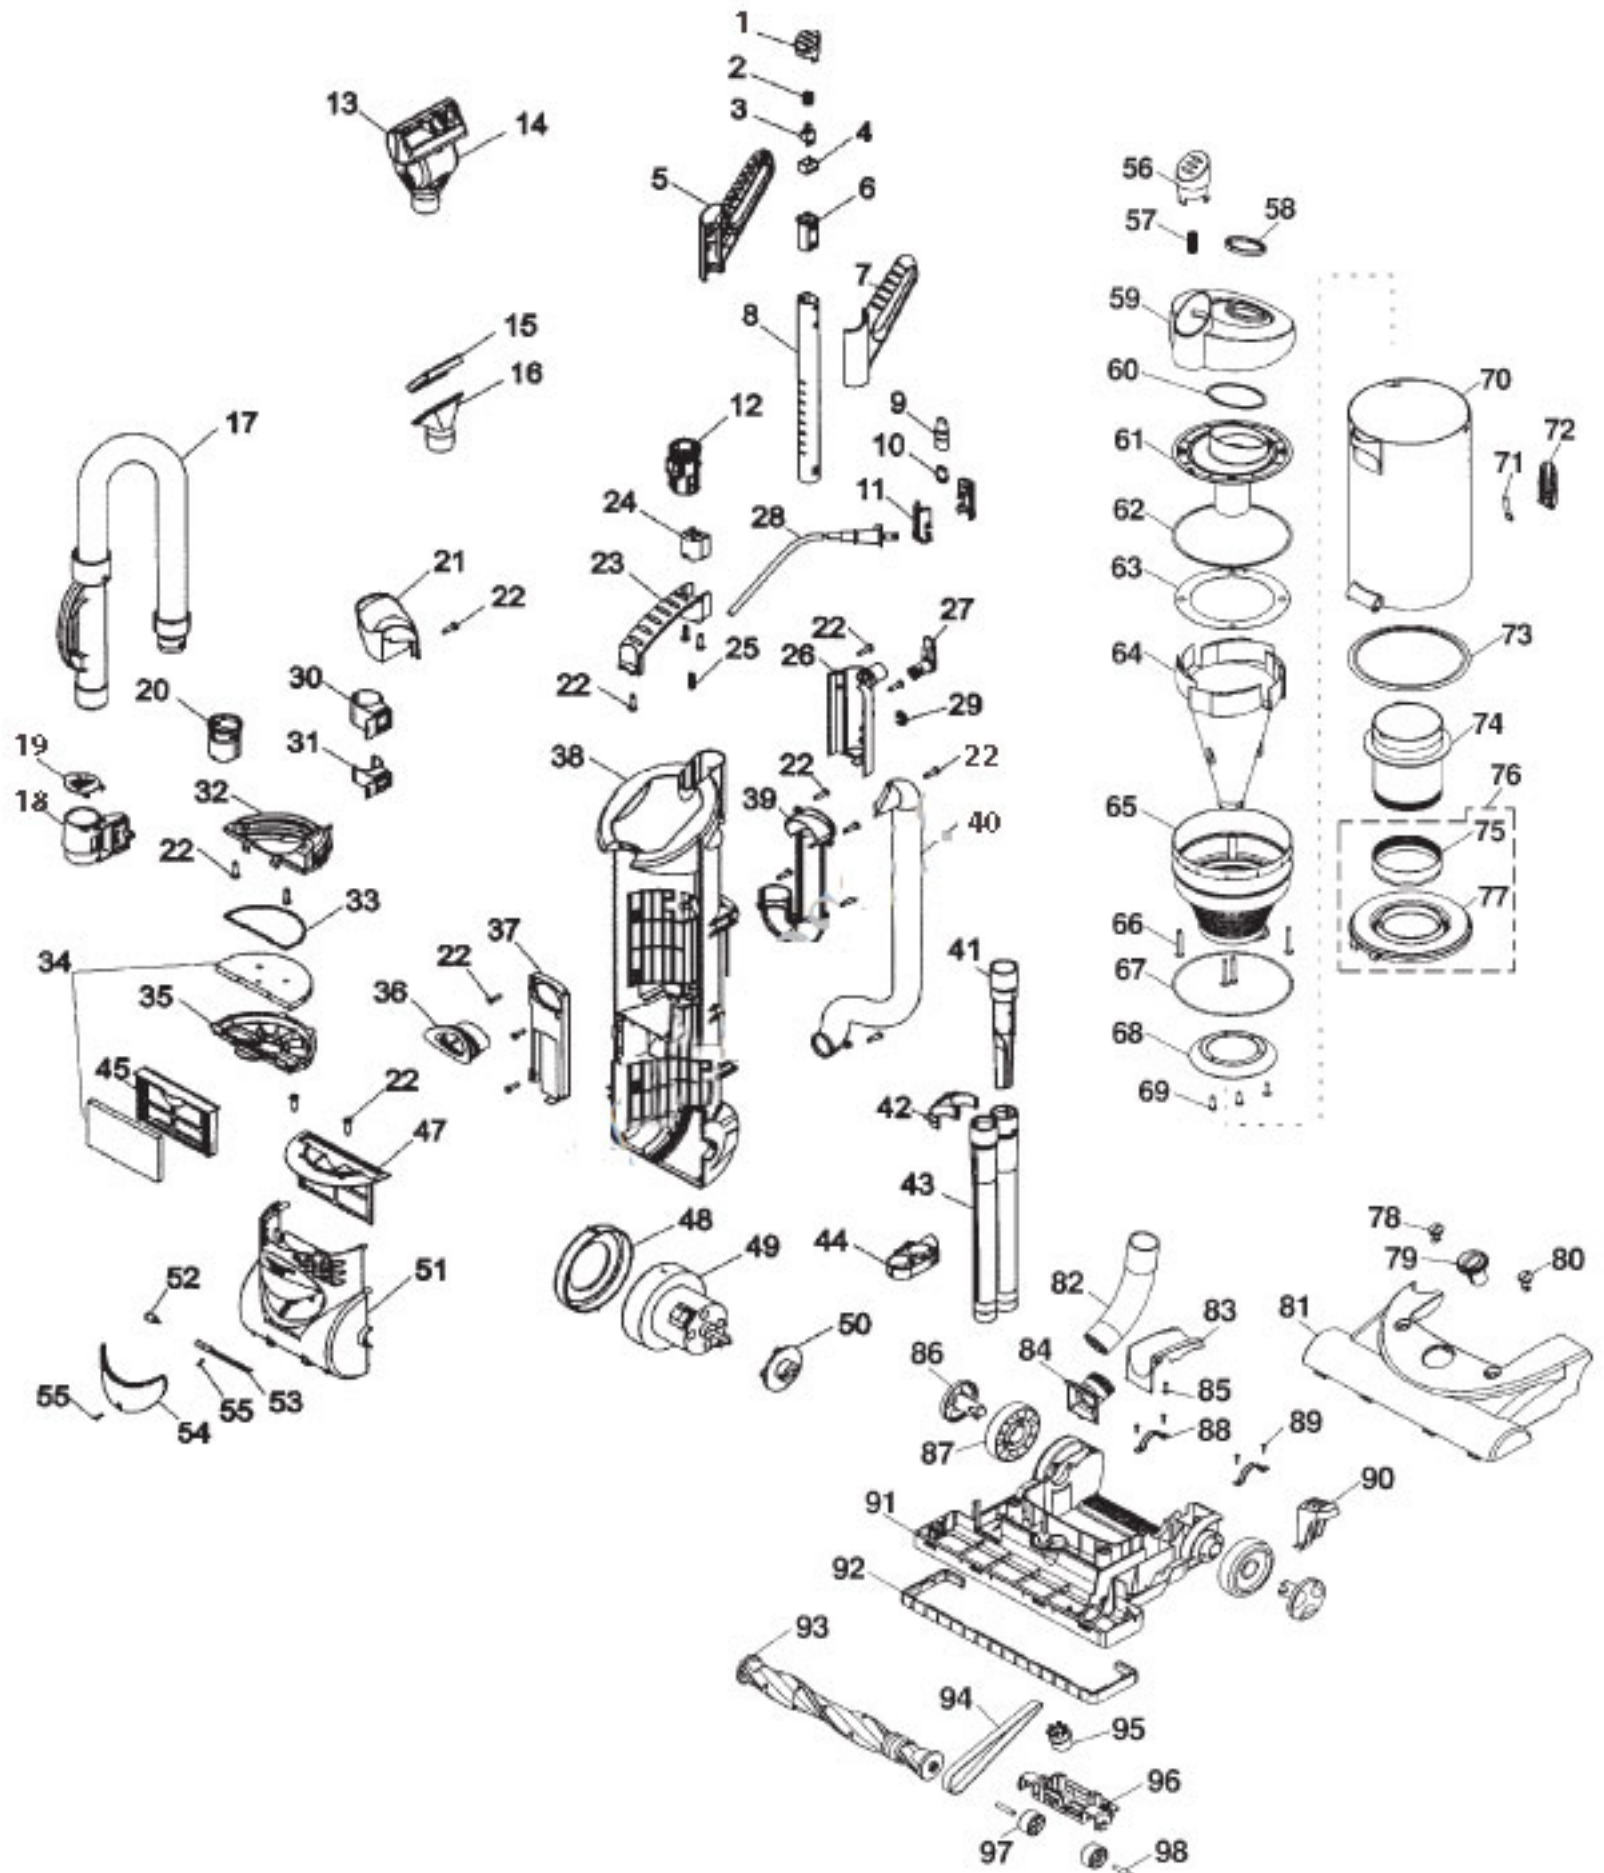

# Original **HOOVER**

FUSION BAGLESS

Model U5180-900

KEY	PART NO.	DESCRIPTION	KEY	PART NO.	DESCRIPTION
1	H-93001707	Switch Button	51	H-93001661	Motor Cover
2	H-93001706	Switch Spring	52	H-27313107	Bulb
3	H-93001705	Switch	53	H-93001660	Lamp Socket
4	H-93001704	Right Handle	54	H-93001659	Lens
5	H-93001699	Left Handle	55	H-93001729	Self-Tapping Screw
6	H-93001702	Switch Sleeve	56	H-93001635	Dirt Cup Release Button
7	H-93001704	Handle Right	57	H-93001656	Dirt Cup Release Spring
8	H-93001698	Telescopic Tube	58	H-93001647	Dirt Cup Outlet Seal
9	H-93001717	Female Connector	59	H-93001648	Dirt Cup Cover
10	H-93001700	Male Connector	60	H-93001649	Dirt Cup Cover Seal
11	H-93001701	Male Connector Fixing Plate	61	H-93001650	Cyclone Dust
12	H-93001697	Handle Sleeve	62	H-93001651	Seal - Duct B
13	H-93001712	Upper Housing	63	H-93001652	Seal - Duct A
14	H-49129024	Turbine Hand Tool	64	H-93001653	Cone Separator
15	H-93001716	Removable Brush	65	H-93001636	Cyclone Filter
16	H-93001715	Furniture Nozzle	66	H-93001730	Self-Tapping Screw
17	H-93001710	Hose Ass'y	67	H-93001833	5/16" Wide Seal Filter
18	H-93001657	Lower Hose Holder	67	H-93001637	1/8" Wide Seal Filter
19	H-93001658	Debris Door	68	H-93001638	Shroud
20	H-93001690	Adaptor	69	H-93001729	Self-Tapping Screw
21	H-93001711	Upper Hose Holder	70	H-93001639	Dirt Cup
22	H-93001728	Self-Tapping Screw	71	H-93001641	Dirt Cup Bottom Cover Release Spring
23	H-93001696	Carry Handle	72	H-93001640	Dirt Cup Bottom Release Button
24	H-93001708	Handle Release Button	73	H-93001642	Dirt Cup Lid Seal
25	H-93001709	Handle Release Spring	74	H-93001643	Dust Chamber
26	H-93001695	Handle Cover	75	H-93001644	Dust Chamber Seal
27	H-93001694	Cord Hook	76	H-93001645	Dirt Cup Lid & Seal Ass'y
28	H-93001718	Power Cord	77	H-93001646	Dirt Cup Lid
29	H-93001693	Power Cord Fixing Plate	78	H-93001662	Hood Retainer Left
30	H-93001692	Turbine Tool Holder	79	H-93001667	Height Adjustment Knob
31	H-93001691	Combination Brush Holder	80	H-93001668	Hood Retainer Right
32	H-93001721	Pre-Motor Filter Frame Ass'y W/Seal	81	H-93001669	Hood
32	H-93001722	Pre-Motor Filter Frame	82	H-93001654	Lower Hose
33	H-93001724	Pre-Motor Filter Frame Seal	83	H-93001665	Main Body Rear Cover
34	H-93001633	Pre-Motor & Exhaust Filter Kit	84	H-93001655	Inlet Duct
35	H-93001731	Pre-Motor Filter Frame	85	H-93001729	Self-Tapping Screw
36	H-93001720	Dirt Cup Inlet Seal	86	H-93001673	Rear Wheel Hub
37	H-93001719	Wire Cover	87	H-93001672	Rear Wheel
38	H-93001680	Dirt Cup Housing	88	H-93001663	Trunnion
39	H-93001689	Duct Cover	89	H-93001729	Self-Tapping Screw
40	H-93001688	Rear Duct	90	H-93001664	Handle Release Pedal
41	H-93001630	Crevice Tool	91	H-93001666	Main Body
42	H-93001683	Upper Holder - Tool	92	H-93001670	Furniture Guard
43	H-38634091	Extension Tube - 14"	93	H-48414017	Agitator - 15"
44	H-93001681	Lower Holder - Tube	94	H-38528040	Belt
45	H-93001725	Final Filter Frame	95	H-93001671	Height Adjustment Cam
47	H-93001727	Final Filter Frame Fixing Cover	96	H-93001674	Front Wheel Carriage
48	H-93001679	Motor Seal	97	H-93001675	Front Wheel
49	H-93001678	Motor	98	H-93001676	Front Wheel Shaft
50	H-93001677	Rear Plate			