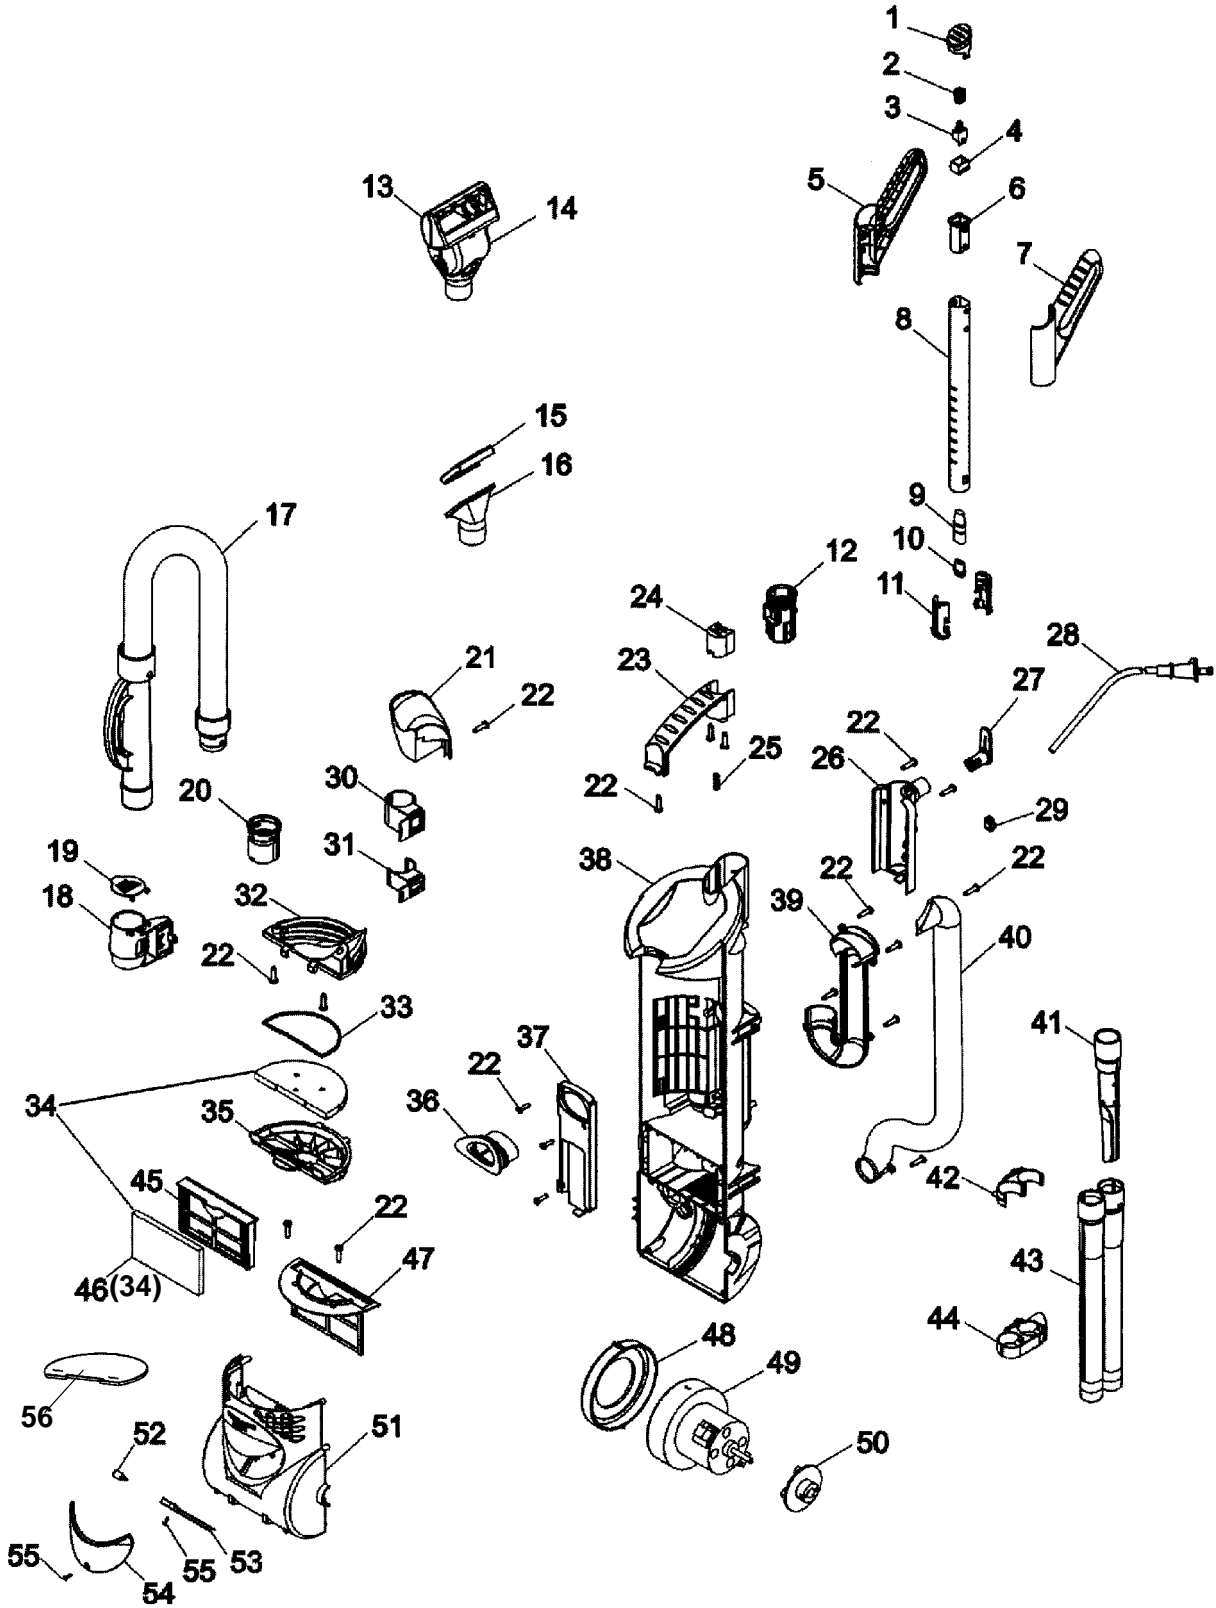

ASSEMBLY SCHEMATIC

U5180-900
U5180-910
U5182-900
U5183-900
U5185-900
UH70005B

FUSION™

Power Max MACH³

PART LISTING

ITEM	PART NUMBER	MODELS To FIT	PART DESCRIPTION
1	H-93001707	ALL	SWITCH BUTTON
	H-93002352	U5185-900	SWITCH BUTTON - PURPLE
2	H-93001706	ALL	SWITCH BUTTON SPRING
3	H-93001705	ALL	SWITCH
4	H-93001703	ALL	SWITCH HOLDER
5	H-93001699	ALL	HANDLE - LEFT PURPLE
	H-93002350	U5185-900	HANDLE - LEFT GRAPHITE SILVER METTALIC
6	H-93001702	ALL	SWITCH SLEEVE
7	H-93001704	ALL	HANDLE - RIGHT PURPLE
	H-93002351	U5185-900	HANDLE - RIGHT GRAPHITE SILVER METALLIC
8	H-93001698	ALL	TELESCOPING TUBE
9	H-93001717	ALL	FEMALE CONNECTOR
10	H-93001700	ALL	MALE CONNECTOR
11	H-93001701	ALL	FIXING PLATE - MALE CONNECTOR
12	H-93001697	ALL	HANDLE SLEEVE
13	H-93001712	ALL	UPPER HOUSING
14	H-49129032	ALL	TURBINE HAND TOOL
15	H-93001716	ALL	BRUSH - REMOVABLE
16	H-93001715	ALL	FURNITURE NOZZLE
17	H-93001710	ALL	HOSE ASSEMBLY
18	H-93001657	ALL	LOWER HOSE HOLDER
	H-93002331	U5185-900	LOWER HOSE HOLDER - MAG GRAY
19	H-93001658	ALL	DEBRIS DOOR
20	H-93001690	ALL	ADAPTOR
21	H-93001711	ALL	UPPER HOSE HOLDER
	H-93002354	U5185-900	UPPER HOSE HOLDER - MAG GRAY
22	H-93001728	ALL	SCREW - SELF TAPPING
23	H-93001696	U5180-900, U5180-910	CARRY HANDLE - RED
	H-93002321	U5182-900, U5183-900	CARRY HANDLE - MYSTIC LIME GREEN
	H-93002349	U5185-900	CARRY HANDLE - PURPLE
24	H-93001708	U5180-900, U5180-910	HANDLE RELEASE BUTTON - RED
	H-93002322	U5182-900, U5183-900	HANDLE RELEASE BUTTON - LIME GREEN
	H-93002353	U5185-900	HANDLE RELEASE BUTTON - PURPLE
25	H-93001709	ALL	HANDLE RELEASE BUTTON SPRING
26	H-93001695	ALL	HANDLE COVER
	H-93002348	U5185-900	HANDLE COVER - GRAPHITE SILVER
27	H-93001694	ALL	CORD HOOK
	H-93002347	U5185-900	CORD HOOK - GRAPHITE GRAY
28	H-93001718	ALL	POWER CORD

U5180-900
U5180-910
U5182-900
U5183-900
U5185-900
UH70005B