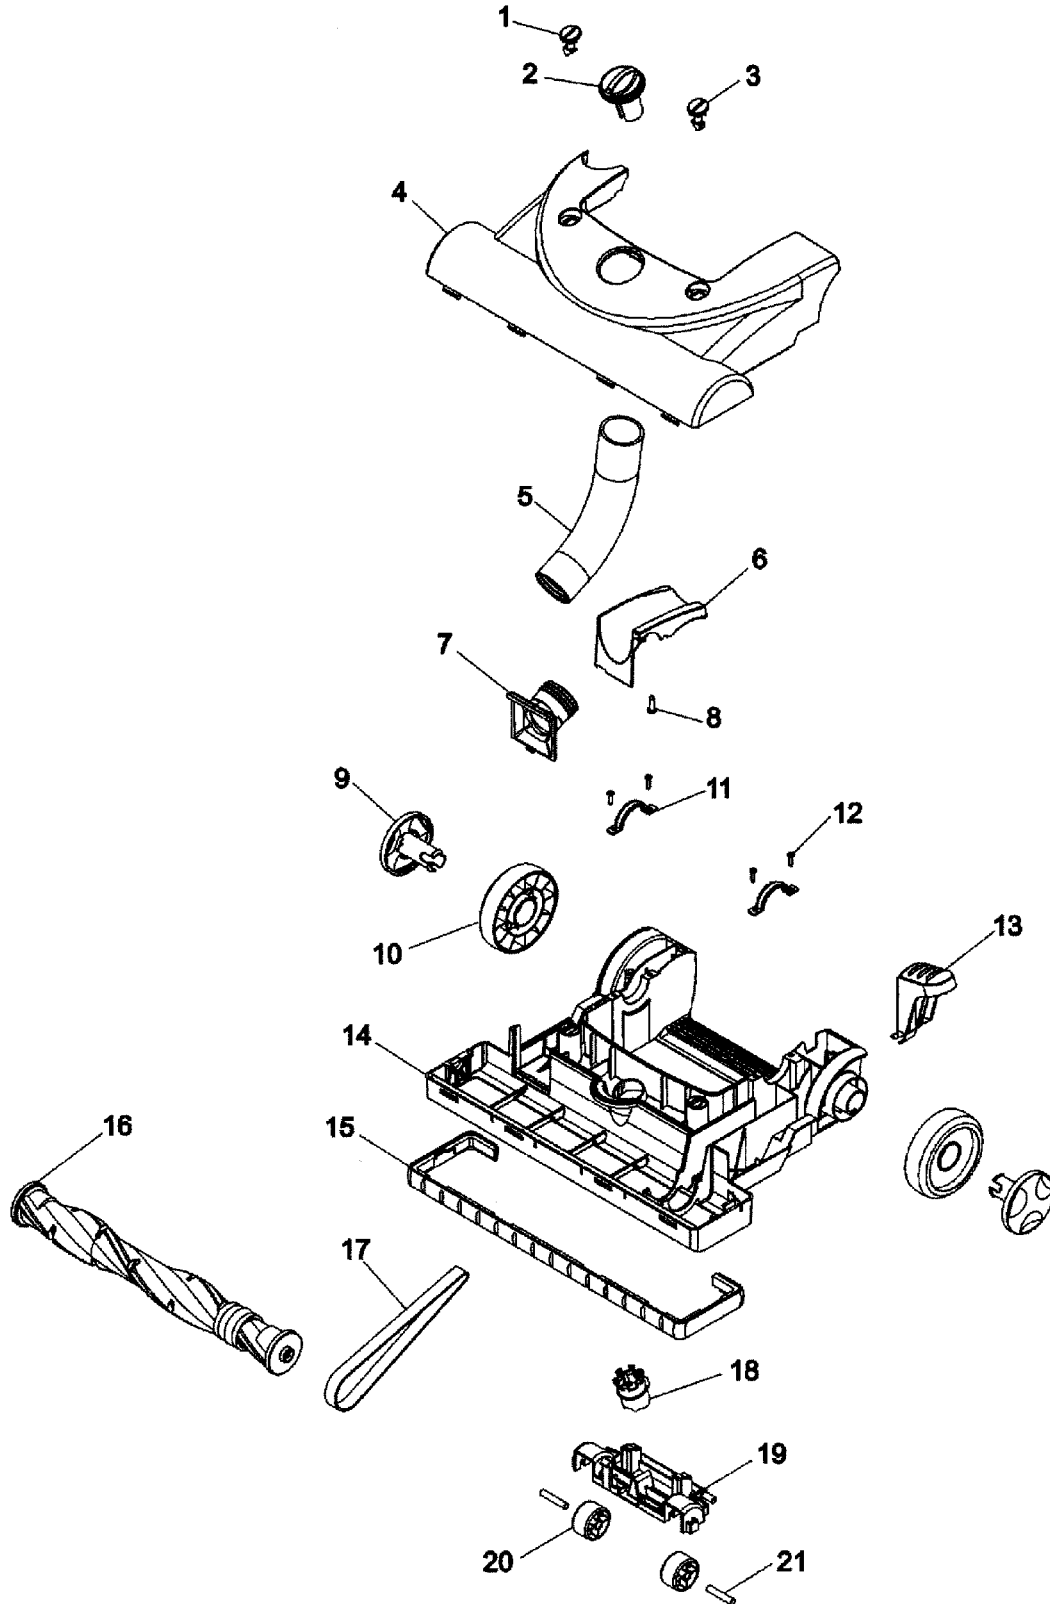

FUSION™

Power Max MACH³

ASSEMBLY SCHEMATIC

FUSION™

Power Max

MACH³

PART LISTING

ITEM	PART NUMBER	MODELS TO FIT	PART DESCRIPTION
1	H-93001662	ALL	HOOD RETAINER - LEFT
	H-93002333	U5185-900	HOOD RETAINER - LEFT GRAPHITE GRAY
2	H-93001667	U5180-900, U5180-910	HEIGHT ADJUSTMENT KNOB - RED
	H-93002317	U5182-900, U5183-900	HEIGHT ADJUSTMENT KNOB - LIME GRN
	H-93002336	U5185-900	HEIGHT ADJUSTMENT KNOB - PURPLE
3	H-93001668	ALL	HOOD RETAINER - RIGHT
	H-93002337	U5185-900	HOOD RETAINER - RIGHT GRAPHITE GRAY
4	H-93001669	ALL	HOOD / NOZZLE COVER - PURPLE / RED
	H-93002338	U5185-900	HOOD / NOZZLE COVER - GRAPHITE GRAY / PURPLE
5	H-93001654	ALL	LOWER HOSE
6	H-93001665	ALL	REAR COVER - MAIN BODY
	H-93002335	U5185-900	REAR COVER - MAIN BODY - SILVER
7	H-93001655	ALL	INLET DUCT
8	H-93001729	ALL	SCREW - SELF TAPPING
9	H-93001673	U5180-900, U5180-910	REAR WHEEL HUB - RED
	H-93002319	U5182-900, U5183-900	REAR WHEEL HUB - MYSTIC LIME GREEN
	H-93002340	U5185-900	REAR WHEEL HUB - PURPLE
10	H-93001672	ALL	REAR WHEEL
11	H-93001663	ALL	TRUNNION
12	H-93001729	ALL	SCREW - SELF TAPPING
13	H-93001664	U5180-900, U5180-910	HANDLE RELEASE PEDAL - RED
	H-93002316	U5182-900, U5183-900	HANDLE RELEASE PEDAL - LIME GREEN
	H-93002334	U5185-900	HANDLE RELEASE PEDAL - PURPLE
14	H-93001666	ALL	MAIN BODY
15	H-93001670	U5180-900, U5180-910	FURNITURE GUARD - RED
	H-93002318	U5182-900, U5183-900	FURNITURE GUARD - MYSTIC LIME GREEN
	H-93002339	U5185-900	FURNITURE GUARD - PURPLE
16	H-48414132	ALL	AGITATOR / BRUSH ROLL 15"
	H-48414115	ALL	AGITATOR / BRUSH ROLL 15"
17	H-38528040	ALL	BELT
18	H-93001671	ALL	HEIGHT ADJUSTMENT CAM
19	H-93001674	ALL	FRONT WHEEL CARRIAGE
20	H-93001675	ALL	FRONT WHEEL
21	H-93001676	ALL	FRONT WHEEL SHAFT

U5180-900
U5180-910
U5182-900
U5183-900
U5185-900
UH70005B