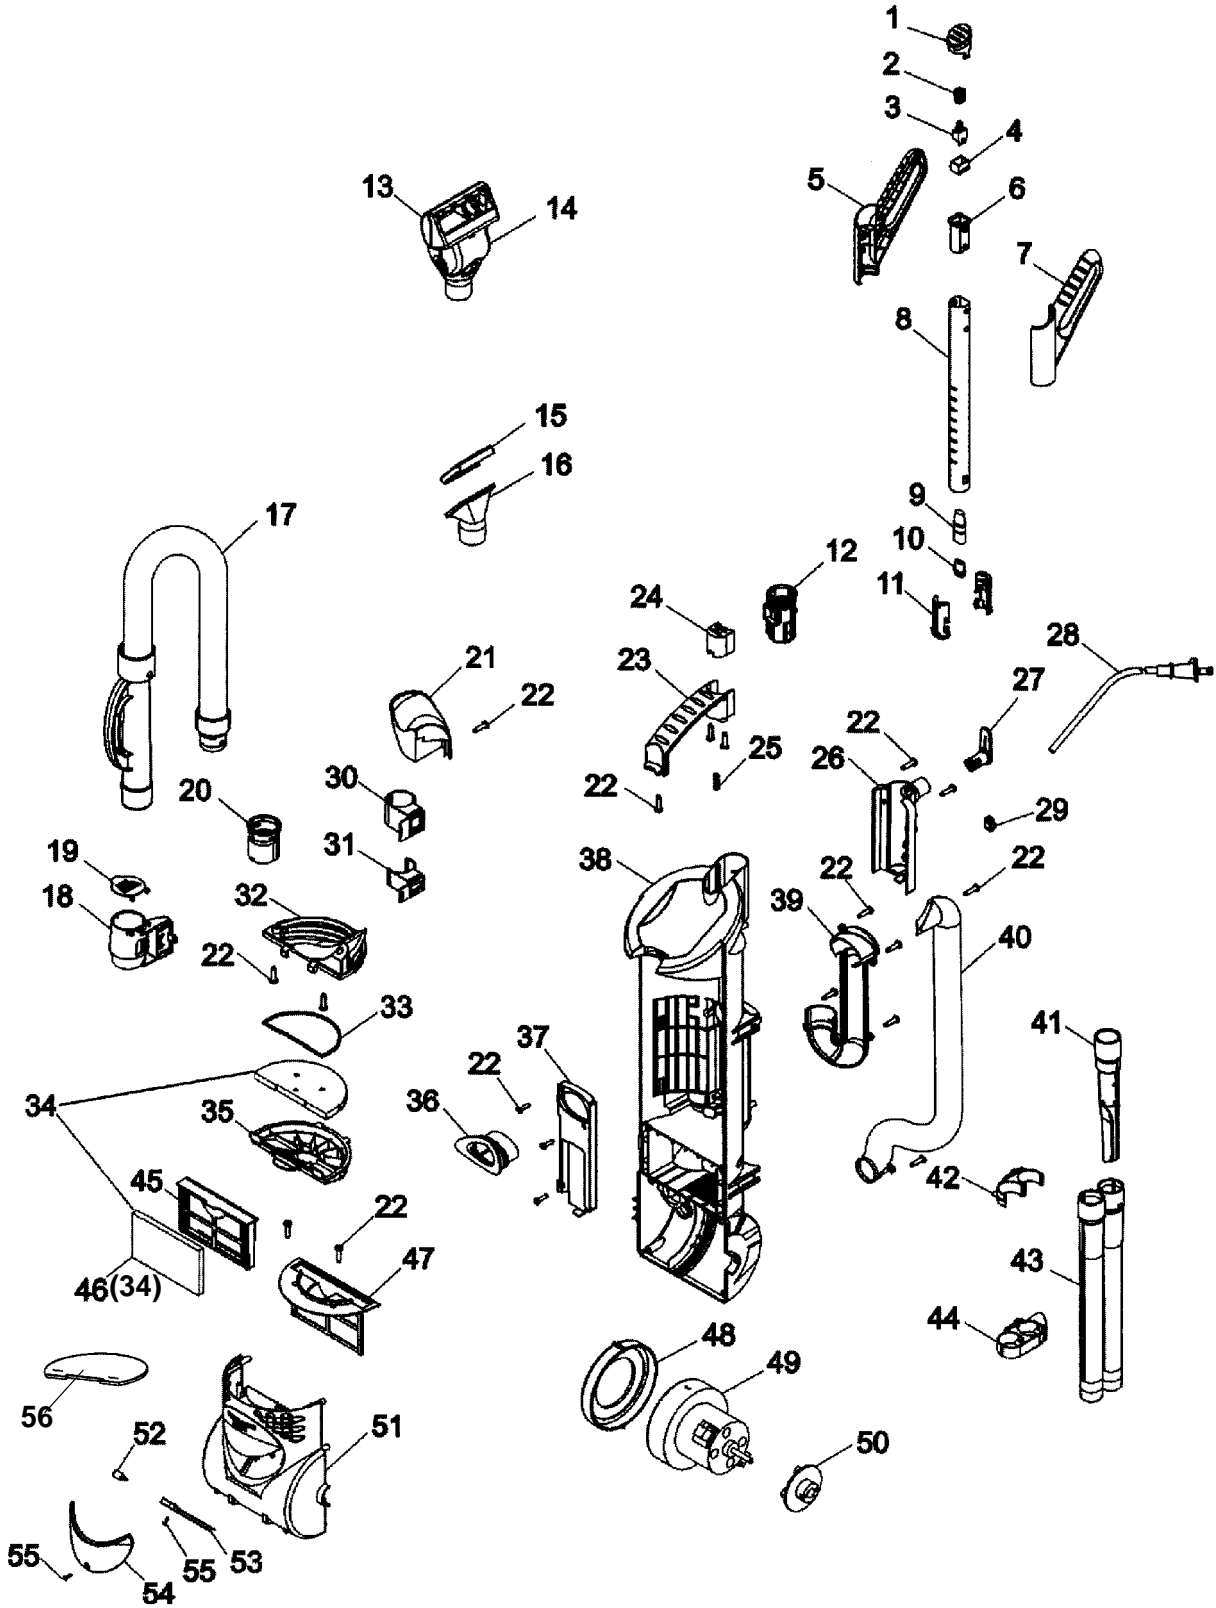

ASSEMBLY SCHEMATIC

U5180-900
U5180-910
U5182-900
U5183-900
U5185-900
UH70005B

FUSION™

Power Max

MACH³

PART LISTING

ITEM	PART NUMBER	MODELS To FIT	PART DESCRIPTION
1	H-93001707	ALL	SWITCH BUTTON
	H-93002352	U5185-900	SWITCH BUTTON - PURPLE
2	H-93001706	ALL	SWITCH BUTTON SPRING
3	H-93001705	ALL	SWITCH
4	H-93001703	ALL	SWITCH HOLDER
5	H-93001699	ALL	HANDLE - LEFT PURPLE
	H-93002350	U5185-900	HANDLE - LEFT GRAPHITE SILVER METTALIC
6	H-93001702	ALL	SWITCH SLEEVE
7	H-93001704	ALL	HANDLE - RIGHT PURPLE
	H-93002351	U5185-900	HANDLE - RIGHT GRAPHITE SILVER METALLIC
8	H-93001698	ALL	TELESCOPING TUBE
9	H-93001717	ALL	FEMALE CONNECTOR
10	H-93001700	ALL	MALE CONNECTOR
11	H-93001701	ALL	FIXING PLATE - MALE CONNECTOR
12	H-93001697	ALL	HANDLE SLEEVE
13	H-93001712	ALL	UPPER HOUSING
14	H-49129032	ALL	TURBINE HAND TOOL
15	H-93001716	ALL	BRUSH - REMOVABLE
16	H-93001715	ALL	FURNITURE NOZZLE
17	H-93001710	ALL	HOSE ASSEMBLY
18	H-93001657	ALL	LOWER HOSE HOLDER
	H-93002331	U5185-900	LOWER HOSE HOLDER - MAG GRAY
19	H-93001658	ALL	DEBRIS DOOR
20	H-93001690	ALL	ADAPTOR
21	H-93001711	ALL	UPPER HOSE HOLDER
	H-93002354	U5185-900	UPPER HOSE HOLDER - MAG GRAY
22	H-93001728	ALL	SCREW - SELF TAPPING
23	H-93001696	U5180-900, U5180-910	CARRY HANDLE - RED
	H-93002321	U5182-900, U5183-900	CARRY HANDLE - MYSTIC LIME GREEN
	H-93002349	U5185-900	CARRY HANDLE - PURPLE
24	H-93001708	U5180-900, U5180-910	HANDLE RELEASE BUTTON - RED
	H-93002322	U5182-900, U5183-900	HANDLE RELEASE BUTTON - LIME GREEN
	H-93002353	U5185-900	HANDLE RELEASE BUTTON - PURPLE
25	H-93001709	ALL	HANDLE RELEASE BUTTON SPRING
26	H-93001695	ALL	HANDLE COVER
	H-93002348	U5185-900	HANDLE COVER - GRAPHITE SILVER
27	H-93001694	ALL	CORD HOOK
	H-93002347	U5185-900	CORD HOOK - GRAPHITE GRAY
28	H-93001718	ALL	POWER CORD

U5180-900
U5180-910
U5182-900
U5183-900
U5185-900
UH70005B