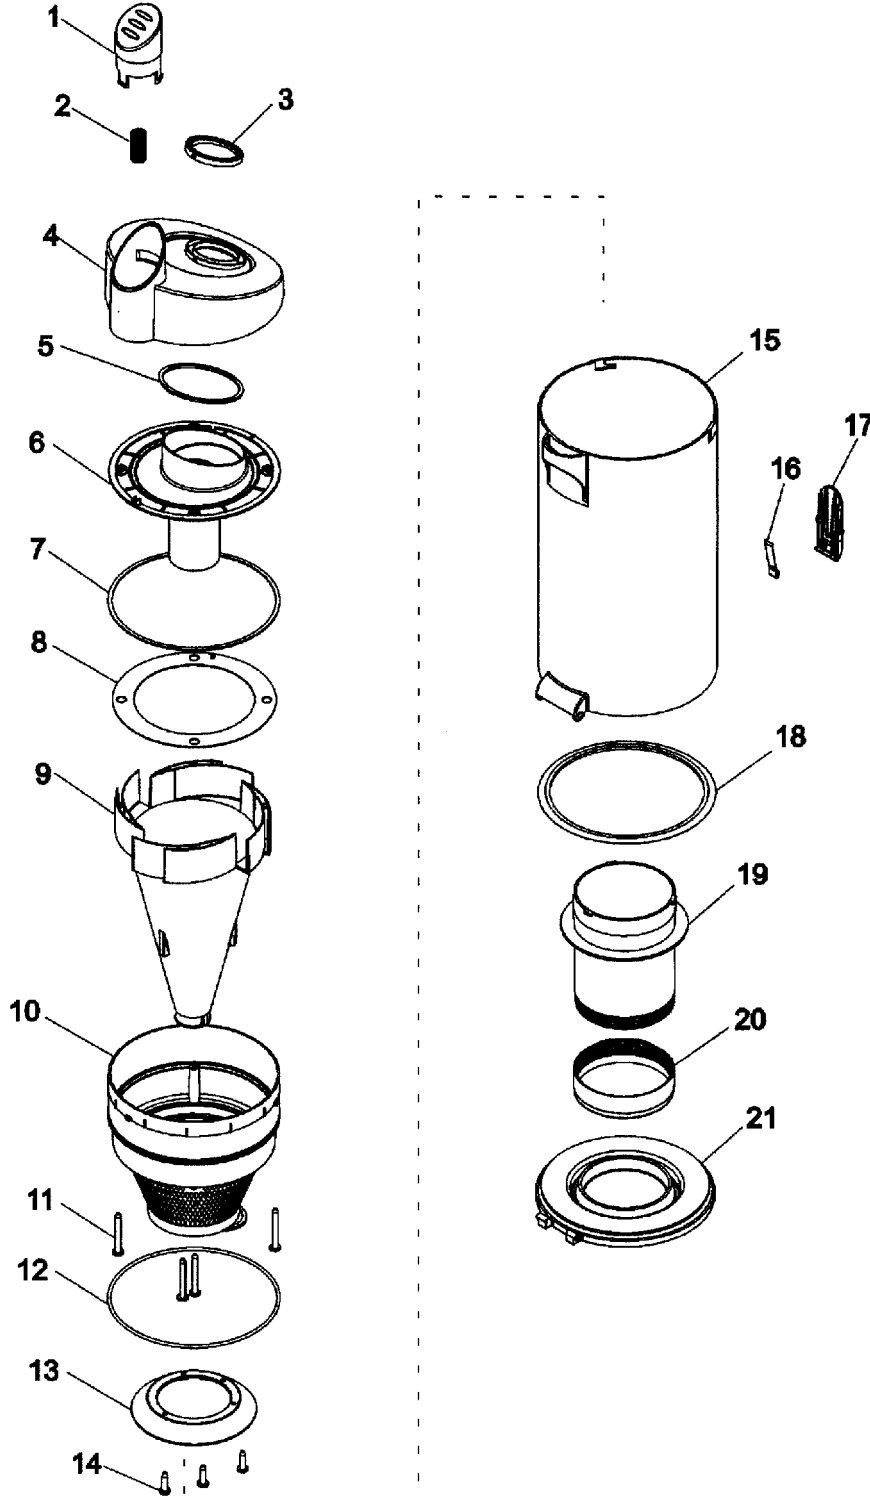

U5180-900
U5180-910
U5182-900
U5183-900
U5185-900
UH70005B