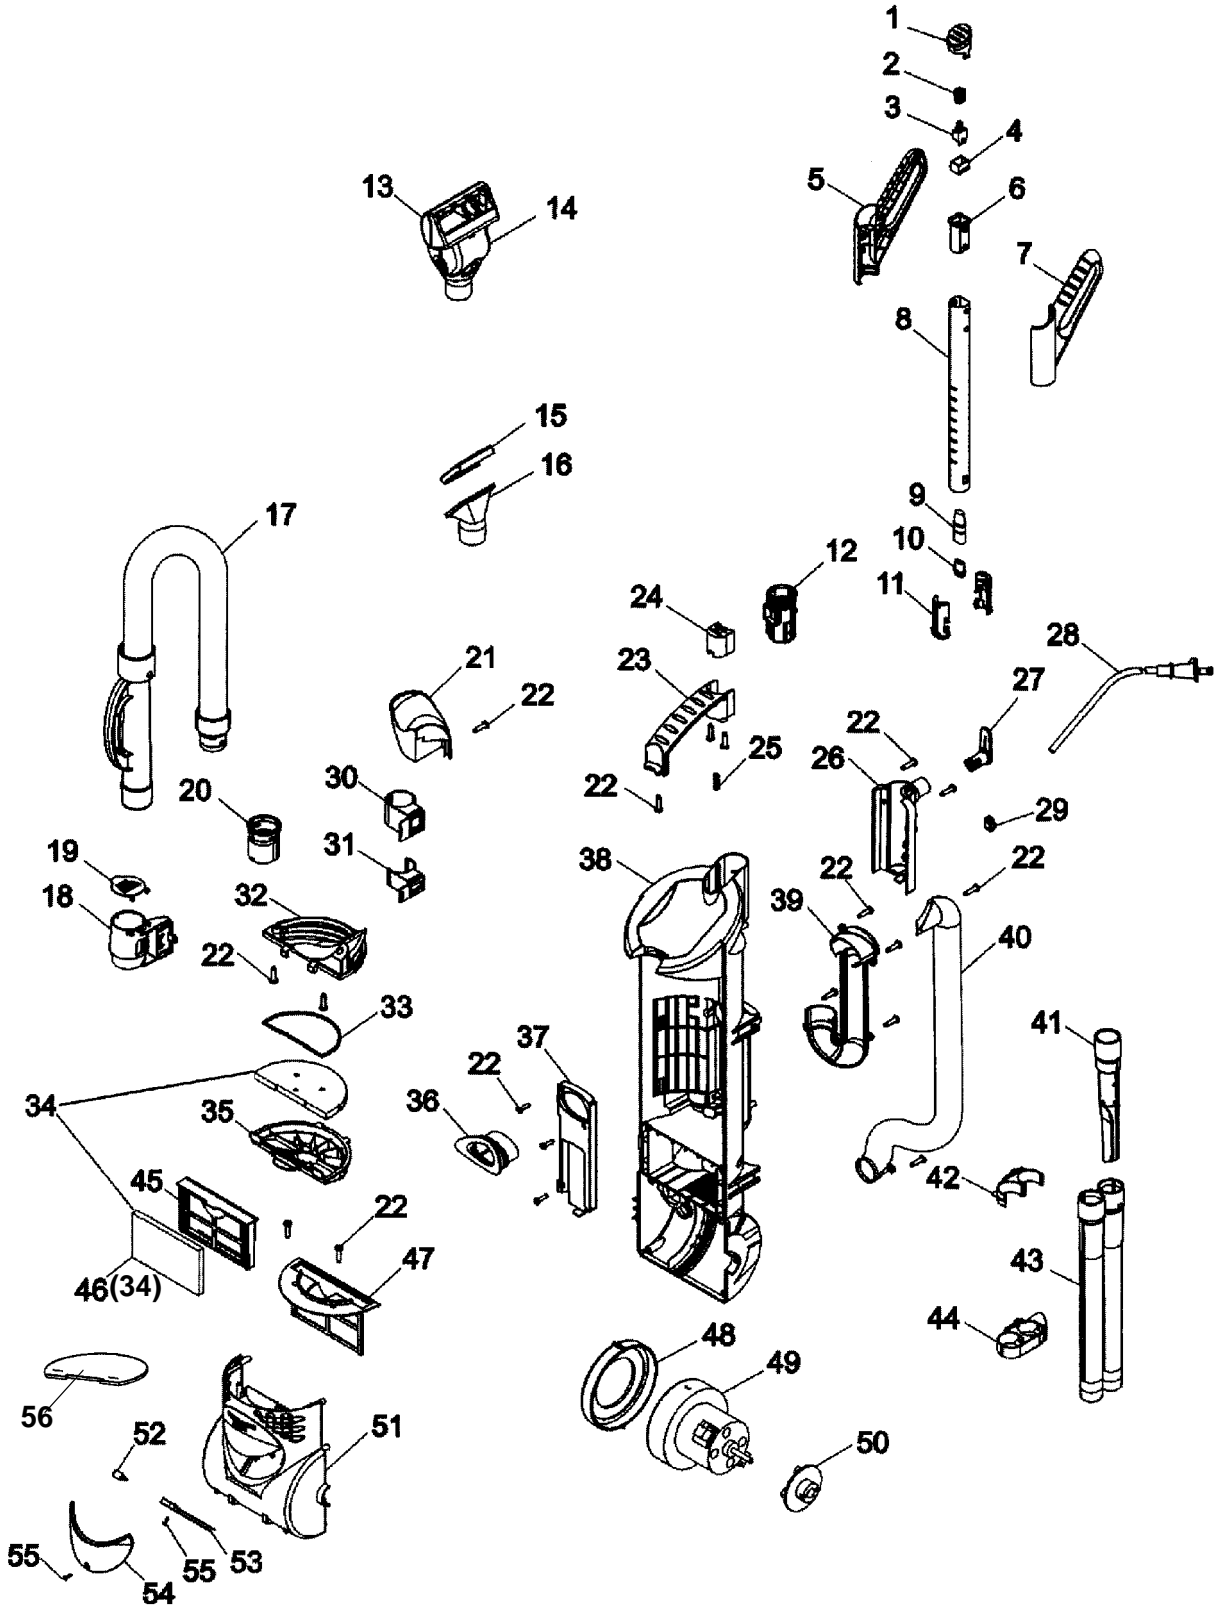

ASSEMBLY SCHEMATIC

U5180-900
U5180-910
U5182-900
U5183-900
U5185-900
UH70005B

FUSION™

Power Max

MACH³

PART LISTING

ITEM	PART NUMBER	MODELS To FIT	PART DESCRIPTION
1	H-93001707	ALL	SWITCH BUTTON
	H-93002352	U5185-900	SWITCH BUTTON - PURPLE
2	H-93001706	ALL	SWITCH BUTTON SPRING
3	H-93001705	ALL	SWITCH
4	H-93001703	ALL	SWITCH HOLDER
5	H-93001699	ALL	HANDLE - LEFT PURPLE
	H-93002350	U5185-900	HANDLE - LEFT GRAPHITE SILVER METTALIC
6	H-93001702	ALL	SWITCH SLEEVE
7	H-93001704	ALL	HANDLE - RIGHT PURPLE
	H-93002351	U5185-900	HANDLE - RIGHT GRAPHITE SILVER METALLIC
8	H-93001698	ALL	TELESCOPING TUBE
9	H-93001717	ALL	FEMALE CONNECTOR
10	H-93001700	ALL	MALE CONNECTOR
11	H-93001701	ALL	FIXING PLATE - MALE CONNECTOR
12	H-93001697	ALL	HANDLE SLEEVE
13	H-93001712	ALL	UPPER HOUSING
14	H-49129032	ALL	TURBINE HAND TOOL
15	H-93001716	ALL	BRUSH - REMOVABLE
16	H-93001715	ALL	FURNITURE NOZZLE
17	H-93001710	ALL	HOSE ASSEMBLY
18	H-93001657	ALL	LOWER HOSE HOLDER
	H-93002331	U5185-900	LOWER HOSE HOLDER - MAG GRAY
19	H-93001658	ALL	DEBRIS DOOR
20	H-93001690	ALL	ADAPTOR
21	H-93001711	ALL	UPPER HOSE HOLDER
	H-93002354	U5185-900	UPPER HOSE HOLDER - MAG GRAY
22	H-93001728	ALL	SCREW - SELF TAPPING
23	H-93001696	U5180-900, U5180-910	CARRY HANDLE - RED
	H-93002321	U5182-900, U5183-900	CARRY HANDLE - MYSTIC LIME GREEN
	H-93002349	U5185-900	CARRY HANDLE - PURPLE
24	H-93001708	U5180-900, U5180-910	HANDLE RELEASE BUTTON - RED
	H-93002322	U5182-900, U5183-900	HANDLE RELEASE BUTTON - LIME GREEN
	H-93002353	U5185-900	HANDLE RELEASE BUTTON - PURPLE
25	H-93001709	ALL	HANDLE RELEASE BUTTON SPRING
26	H-93001695	ALL	HANDLE COVER
	H-93002348	U5185-900	HANDLE COVER - GRAPHITE SILVER
27	H-93001694	ALL	CORD HOOK
	H-93002347	U5185-900	CORD HOOK - GRAPHITE GRAY
28	H-93001718	ALL	POWER CORD

U5180-900
U5180-910
U5182-900
U5183-900
U5185-900
UH70005B