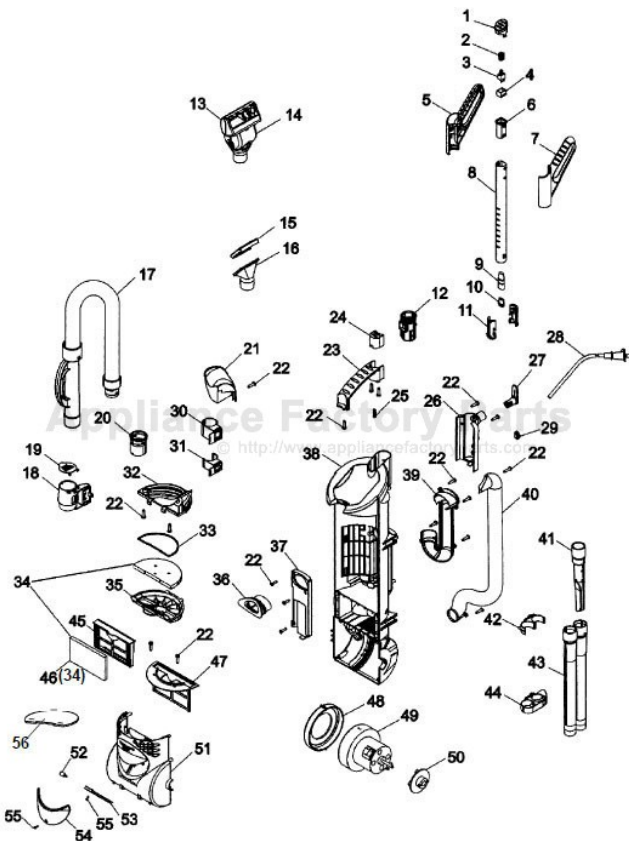

[Find Your HOOVER Vacuum Cleaner Parts - Select From 1455 Models](#)

----- Manual continues below -----