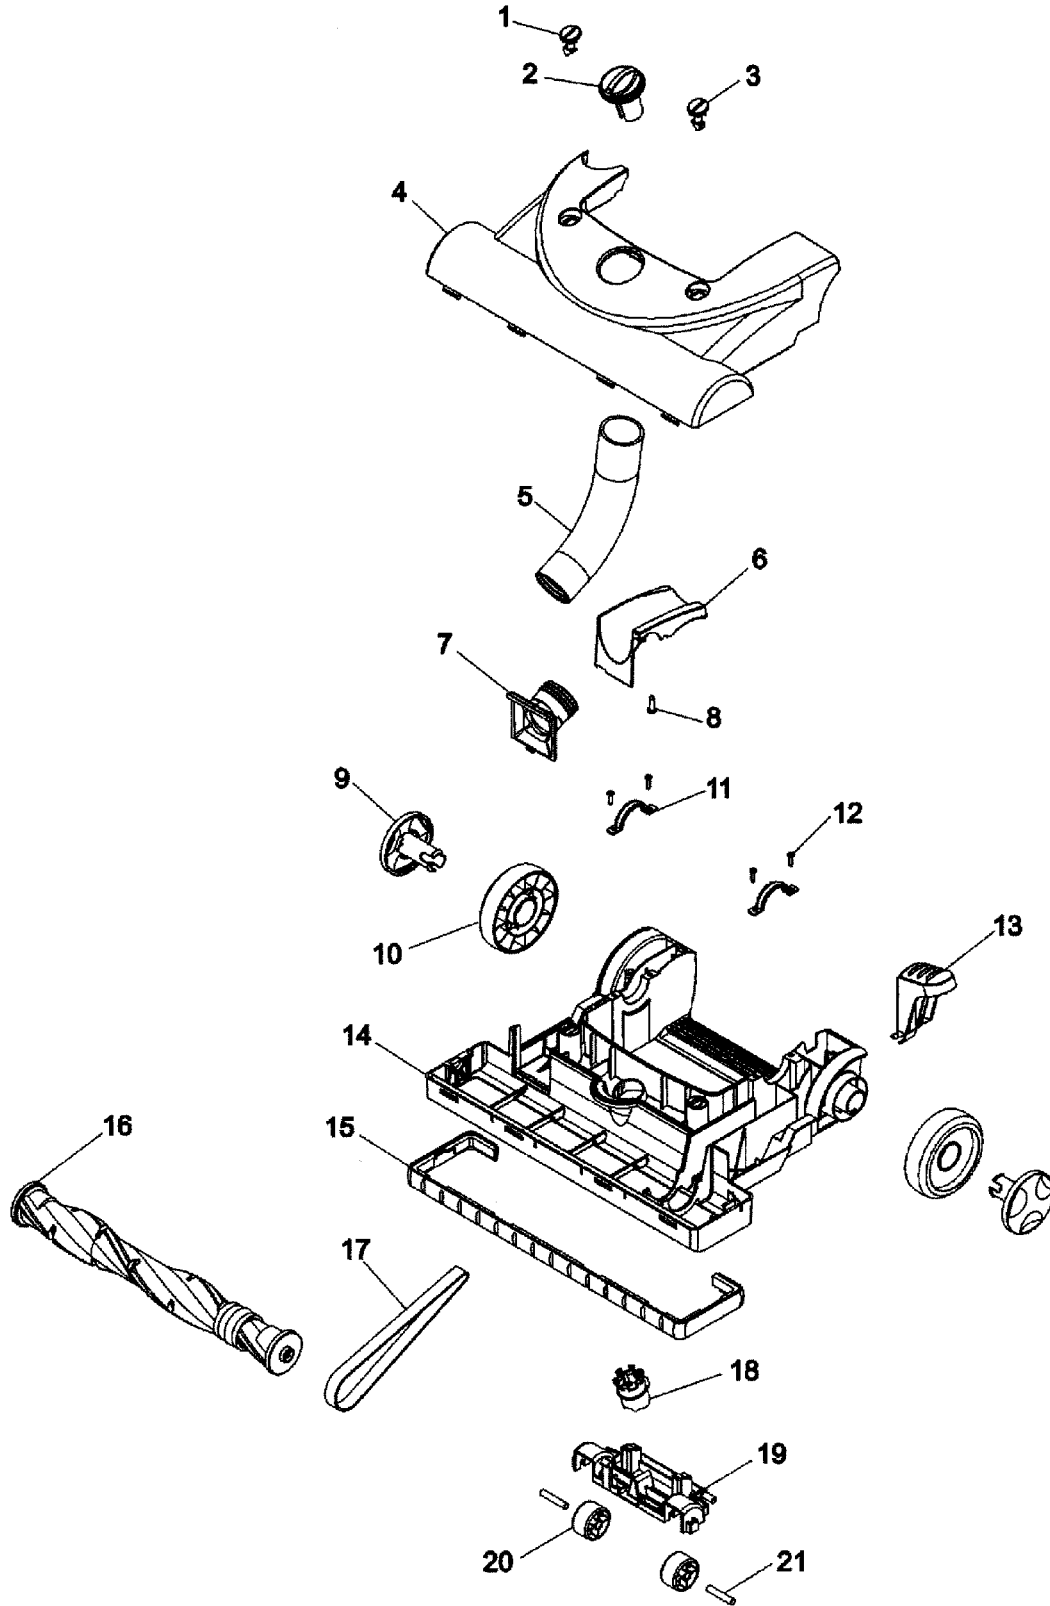

FUSION™

Power Max MACH³

ASSEMBLY SCHEMATIC

FUSION™

Power Max

MACH³

PART LISTING

ITEM	PART NUMBER	MODELS TO FIT	PART DESCRIPTION
1	H-93001662	ALL	HOOD RETAINER - LEFT
	H-93002333	U5185-900	HOOD RETAINER - LEFT GRAPHITE GRAY
2	H-93001667	U5180-900, U5180-910	HEIGHT ADJUSTMENT KNOB - RED
	H-93002317	U5182-900, U5183-900	HEIGHT ADJUSTMENT KNOB - LIME GRN
	H-93002336	U5185-900	HEIGHT ADJUSTMENT KNOB - PURPLE
3	H-93001668	ALL	HOOD RETAINER - RIGHT
	H-93002337	U5185-900	HOOD RETAINER - RIGHT GRAPHITE GRAY
4	H-93001669	ALL	HOOD / NOZZLE COVER - PURPLE / RED
	H-93002338	U5185-900	HOOD / NOZZLE COVER - GRAPHITE GRAY / PURPLE
5	H-93001654	ALL	LOWER HOSE
6	H-93001665	ALL	REAR COVER - MAIN BODY
	H-93002335	U5185-900	REAR COVER - MAIN BODY - SILVER
7	H-93001655	ALL	INLET DUCT
8	H-93001729	ALL	SCREW - SELF TAPPING
9	H-93001673	U5180-900, U5180-910	REAR WHEEL HUB - RED
	H-93002319	U5182-900, U5183-900	REAR WHEEL HUB - MYSTIC LIME GREEN
	H-93002340	U5185-900	REAR WHEEL HUB - PURPLE
10	H-93001672	ALL	REAR WHEEL
11	H-93001663	ALL	TRUNNION
12	H-93001729	ALL	SCREW - SELF TAPPING
13	H-93001664	U5180-900, U5180-910	HANDLE RELEASE PEDAL - RED
	H-93002316	U5182-900, U5183-900	HANDLE RELEASE PEDAL - LIME GREEN
	H-93002334	U5185-900	HANDLE RELEASE PEDAL - PURPLE
14	H-93001666	ALL	MAIN BODY
15	H-93001670	U5180-900, U5180-910	FURNITURE GUARD - RED
	H-93002318	U5182-900, U5183-900	FURNITURE GUARD - MYSTIC LIME GREEN
	H-93002339	U5185-900	FURNITURE GUARD - PURPLE
16	H-48414132	ALL	AGITATOR / BRUSH ROLL 15"
	H-48414115	ALL	AGITATOR / BRUSH ROLL 15"
17	H-38528040	ALL	BELT
18	H-93001671	ALL	HEIGHT ADJUSTMENT CAM
19	H-93001674	ALL	FRONT WHEEL CARRIAGE
20	H-93001675	ALL	FRONT WHEEL
21	H-93001676	ALL	FRONT WHEEL SHAFT

U5180-900
U5180-910
U5182-900
U5183-900
U5185-900
UH70005B