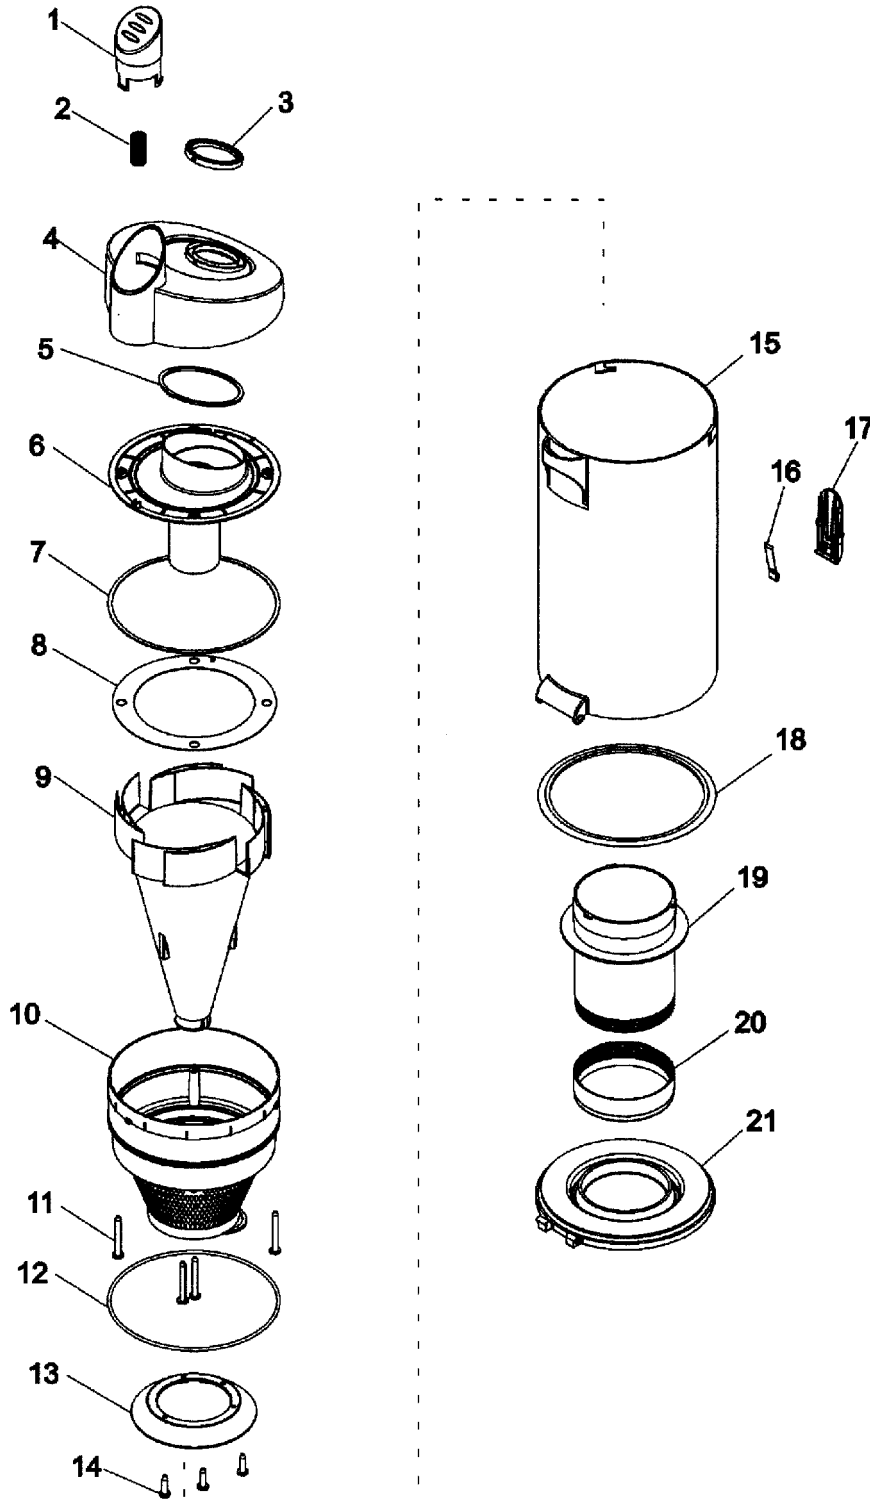

FUSION™

Power Max MACH³

ASSEMBLY SCHEMATIC