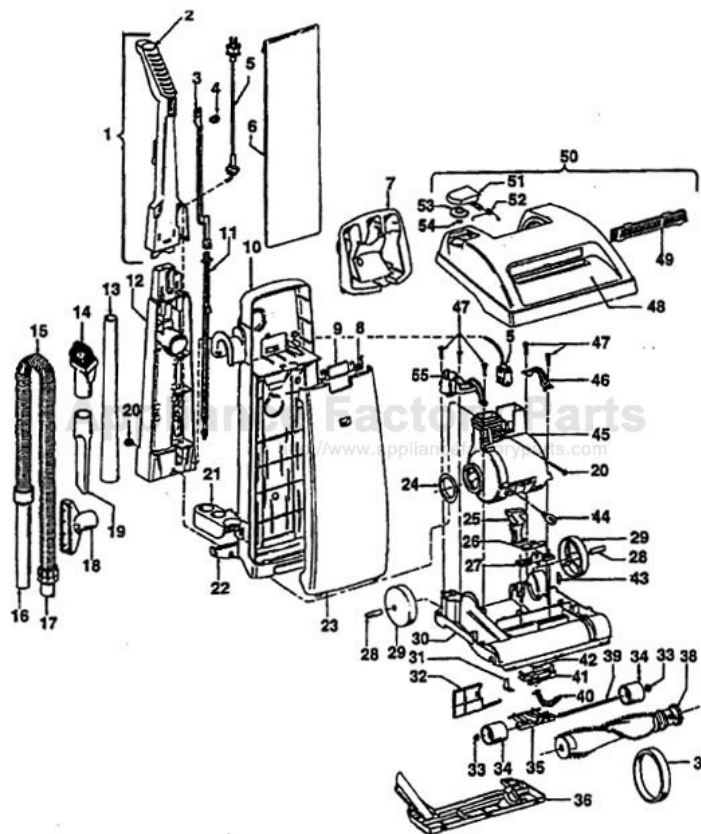

[Find Your HOOVER Vacuum Cleaner Parts - Select From 1456 Models](#)

----- Manual continues below part list -----