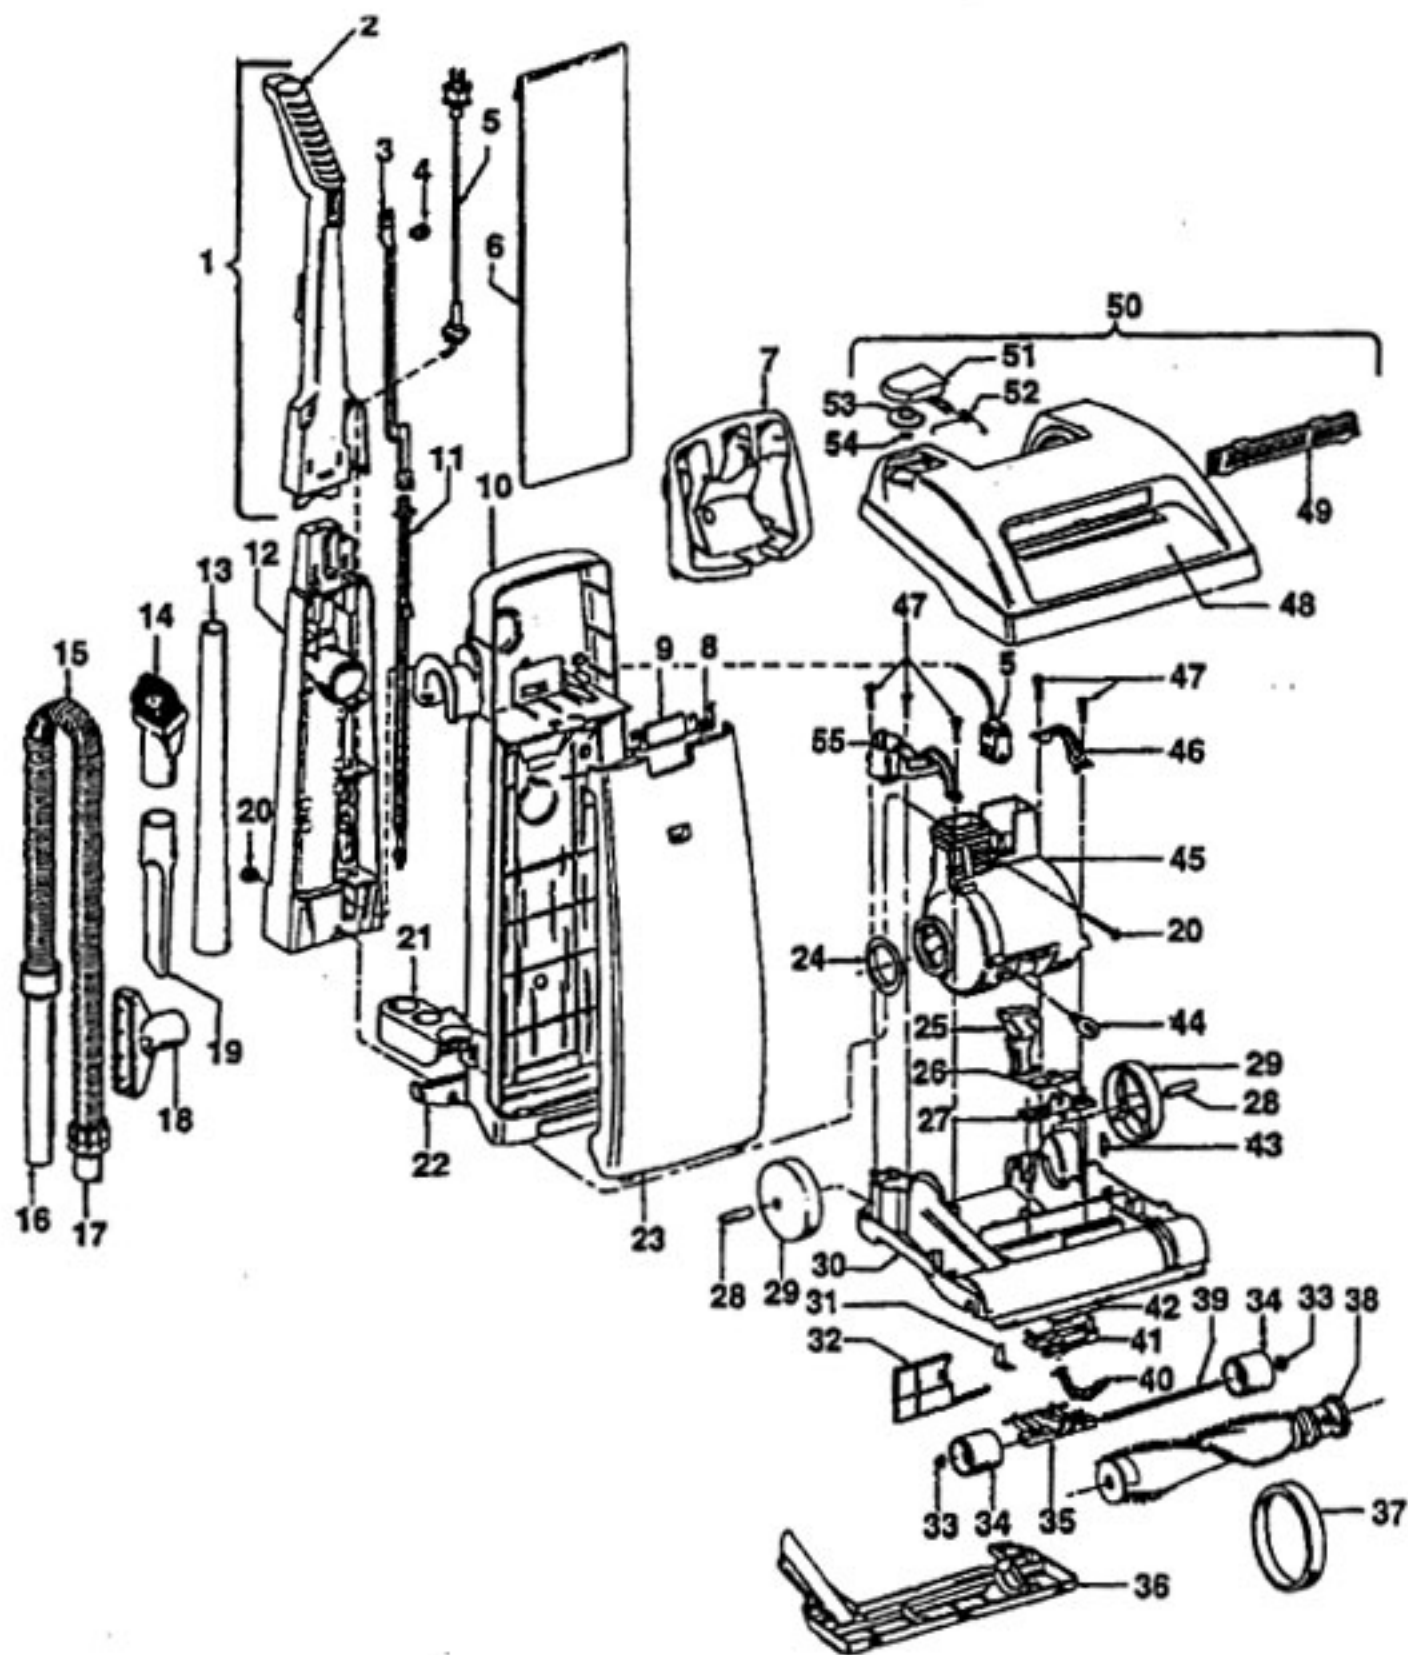

**Dimension
Futura**

**Model U5209-930, U5211-930, U5212-900
Model U5213-930**

Ref. No.	Part No.	Description
1	48663204	Upper Handle Assembly -ABE (Incl. It. 2,3,4)
2	37911078	Handle Cap - ABE
3	N/A	Switch Rod - Upper
4	N/A	Switch Button
5	46388027	Attachment Cord Assem. - AG 35'
6	4010100Z	Throw-Away Bag (3 Pk.)
7	36433125	Tool Holder - ABE
	36433161	Tool Holder - MB - U5212-900
8	38355008	Spring
9	36151013	Bag Door Latch - ABE
10	37255021	Hard Bag - ABE
11	38458046	Switch Rod Lever
12	39464025	Lower Handle - ABE
13	38634078	Extension Tube
14	43414146	Dusting Brush Assembly - ABR
15	43434024	Hose Comp - ABX/AG
16	32286025	Hose Adapter - Long - AG
17	32377005	Hose Connector - AG
18	38614036	Furniture Nozzle - ABR
19	38617026	Crevice Tool - ABR
20	40201085	Handle Hardware Assembly
21	36433113	Lower Hose Support - ABE
22	36425081	Bag Housing Bracket - ABE
		Note: Bag Housing Doors include Items 8 & 9
23	37257210	Bag Housing Door - MB - U5209-930, U5212-900
	37257258	Bag Housing Door - ABM - U5211-930
	37257217	Bag Housing Door - ABB U5213-930
24	38784016	Seal - AG
25	38458022	Handle Release Lever - AG
26	38567014	Indicator Knob - AG
27	38567009	Cam Actuator - AG
28	31523012	Wheel Shaft (2)
29	38522011	Wheel - Rear - AG (2)
30	42242266	Main Body Assem. -AG (Incl. items 25,28,29,43)
31	34572002	Cam Actuator Spring - FW
32	38718005	Valve Gate - BZ
33	36131056	Wheel Retainer - AG (2)
34	N/A	Wheel - AG (Use 43248059)
35	43248059	Front Wheel Assem. (Incl. It. 34,39,40)
36	37245108	Bottom Plate - AG
37	38528027	Belt
38	48414081	Agitator Assembly Comp - AG (p.204)
39	32563012	Wheel Shaft - AY (Use 43248059)
40	38452089	Lever - AG (Use wheel assem. 43248059)