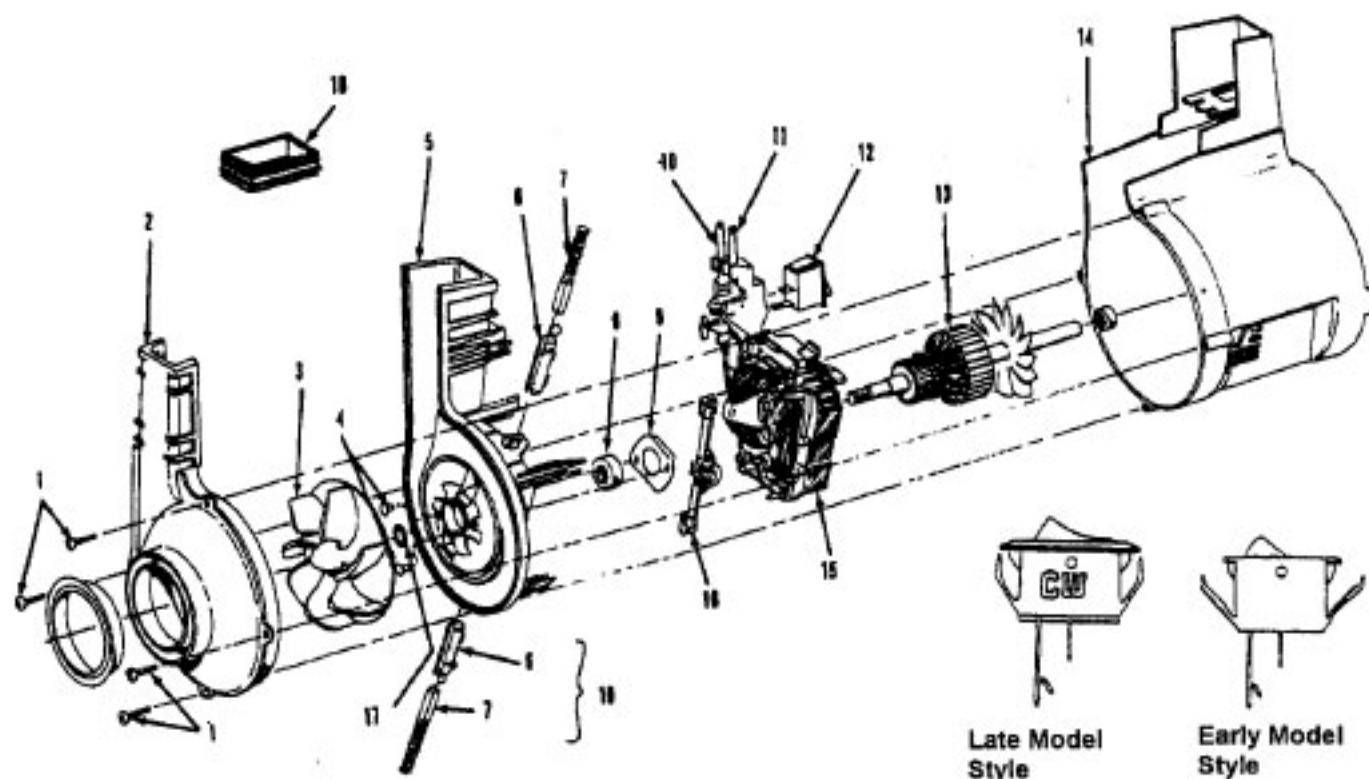

Ref. No.	Part No.	Description
	43576142	Motor Assem. Comp.
	43576181	Motor Assem. Comp. (Replaced by 43576204)
1	214793DA	Screw-Self Tapping (4)
2	38736033	Fan Chamber
3	38755030	Fan
4	N/A	Rivet - Semi Tubular (2)
5	N/A	Motor Housing Assem.
6	N/A	Motor Brush Holder (2)
7	N/A	Motor Brush Assem. (2)
8	N/A	Bearing
9	N/A	Bearing Retainer
10	36914004	Switch Bus Bar
11	39116005	Attachment Terminal
12	28218043	Switch Assem. - Early Models (Prior to 5/96)
	28161062	Switch Assem. - Late Models (After 5/96)
13	N/A	Armature/Bearing Assem.
14	37194046	Motor End Cap Assem. - MW
15	N/A	Field Assem.
16	N/A	Lamp Holder Assem.
17	21312793	Washer
18	38783020	Duct Seal
19	41311016	Motor Brush Holder Assem.

ITEMS NOT ILLUSTRATED

38781013	Duct Seal (8 1/2" Long adhesive backed foam seal used on early models in place of item 18)
54821001	Tape (Roll)