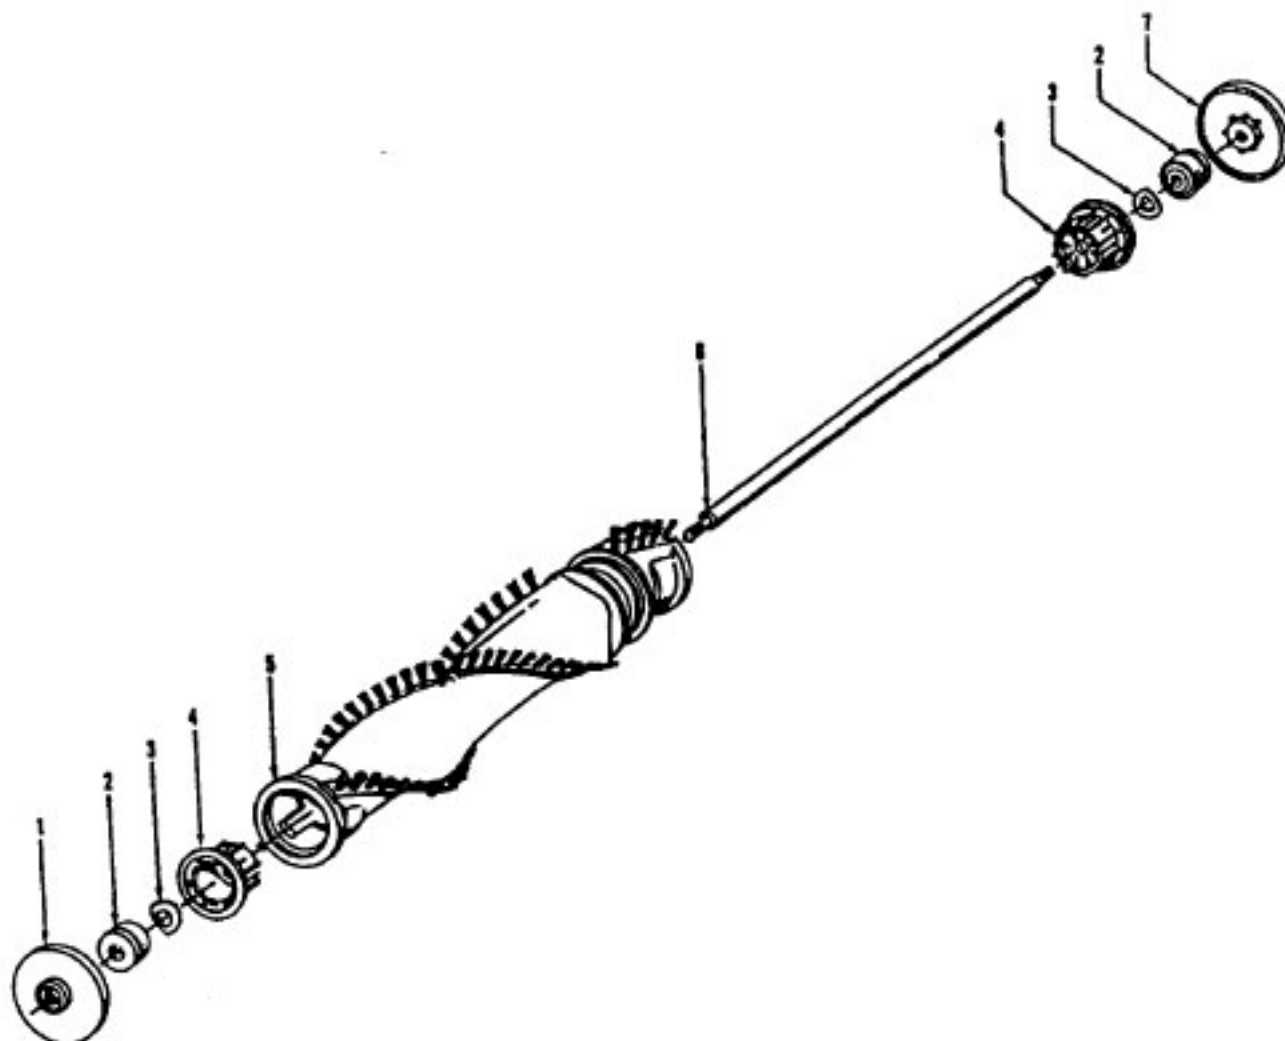

Ref. No.	Part No.	Description
41	38563013	Nozzle Height Adj. Cam - BZ
42	38351012	Spring
43	13261AY	Rug Nozzle Rib Shoe
44	27313101	Dirt Finder Lamp
45	43576142	Motor Assembly Complete (P-202)
46	36131090	Motor Retainer Cap - LH - ABE
47	21447217	Screw - Self Tapping - AY (5)
48	51669066	Hood Nameplate
49	39383097	Dirt Finder Lens - BZ
50	42252A15	Hood Assembly - MB - U5209-930
	42252A66	Hood Assembly - ABM -U5211-930
	42252292	Hood Assembly - ABB -U5213-930
	42252A61	Hood Assembly - MB - U5212-900
51	37257175	Air Intake Door Assembly - ABE
52	38351011	Spring
53	38784056	Seal - AG
54	21362006	Speed Nut
55	38613029	Air Intake - AG

Agitator - 48414081
 Agitator - 48414075

Elite/ Elite II/ Dimension/ Legacy/ TurboPOWER/ Caddy Vac - Four Brush
 Caddy Vac - Four Brush

Ref. No.	Part No.	Description
	48414081	Agitator Assem. Complete (Natural Bristles)
	48414075	Agitator Assem. Complete (Blue Bristles)
1	36423016	Thread Guard - RH
2	43267002	Agitator Bearing Assem. (2)
3	21347003	Conical Washer (2)
4	36422022	Agitator End (2)
5	N/A	Agitator Body
6	32724013	Agitator Shaft
7	36423017	Thread Guard - LH - AG

ITEMS NOT ILLUSTRATED

38781013	Duct Seal (8 1/2" Long adhesive backed foam seal used on early models in place of item 18)
54821001	Tape (Roll)