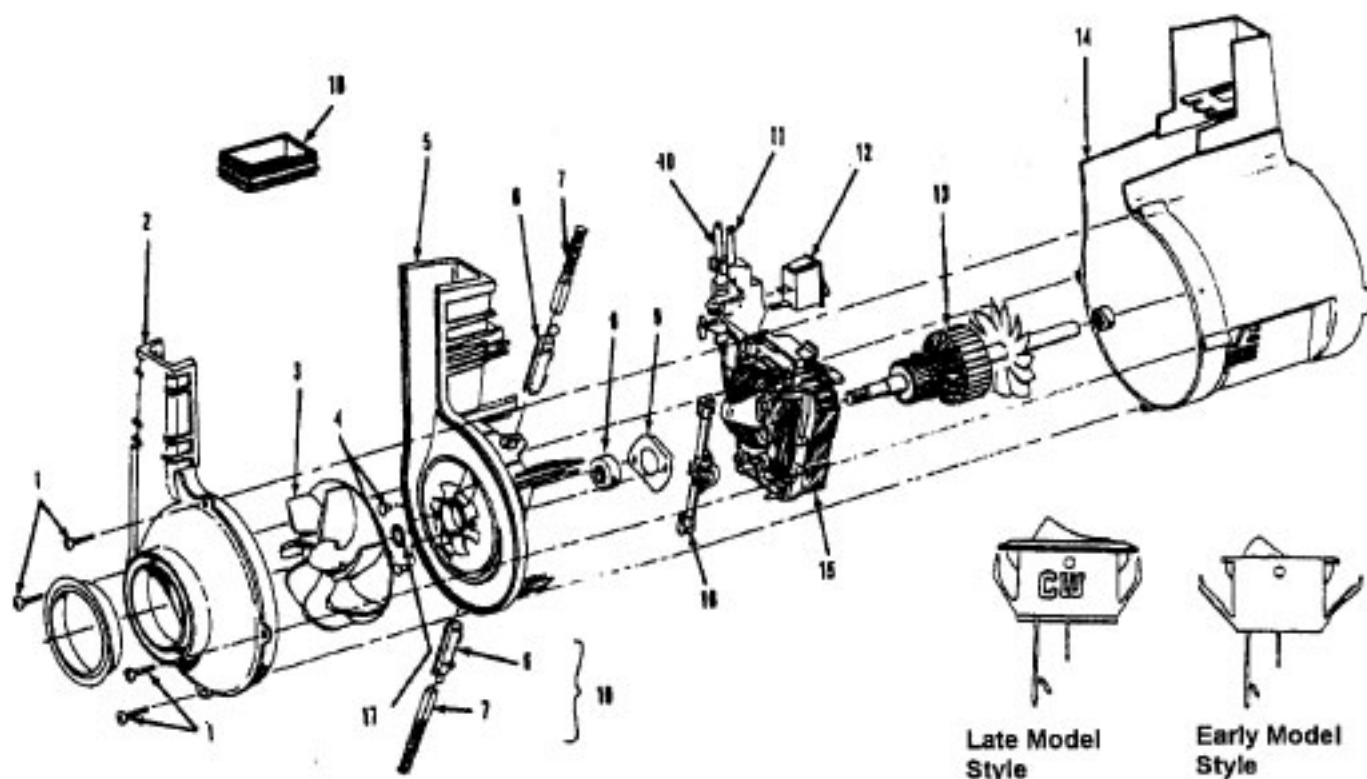

Ref. No.	Part No.	Description
41	38563013	Nozzle Height Adj. Cam - BZ
42	38351012	Spring
43	13261AY	Rug Nozzle Rib Shoe
44	27313101	Dirt Finder Lamp
45	43576142	Motor Assembly Complete (P-202)
46	36131090	Motor Retainer Cap - LH - ABE
47	21447217	Screw - Self Tapping - AY (5)
48	51669066	Hood Nameplate
49	39383097	Dirt Finder Lens - BZ
50	42252A15	Hood Assembly - MB - U5209-930
	42252A66	Hood Assembly - ABM -U5211-930
	42252292	Hood Assembly - ABB -U5213-930
	42252A61	Hood Assembly - MB - U5212-900
51	37257175	Air Intake Door Assembly - ABE
52	38351011	Spring
53	38784056	Seal - AG
54	21362006	Speed Nut
55	38613029	Air Intake - AG

Agitator - 48414081
 Agitator - 48414075

Elite/ Elite II/ Dimension/ Legacy/ TurboPOWER/ Caddy Vac - Four Brush
 Caddy Vac - Four Brush

Ref. No.	Part No.	Description
	48414081	Agitator Assem. Complete (Natural Bristles)
	48414075	Agitator Assem. Complete (Blue Bristles)
1	36423016	Thread Guard - RH
2	43267002	Agitator Bearing Assem. (2)
3	21347003	Conical Washer (2)
4	36422022	Agitator End (2)
5	N/A	Agitator Body
6	32724013	Agitator Shaft
7	36423017	Thread Guard - LH - AG