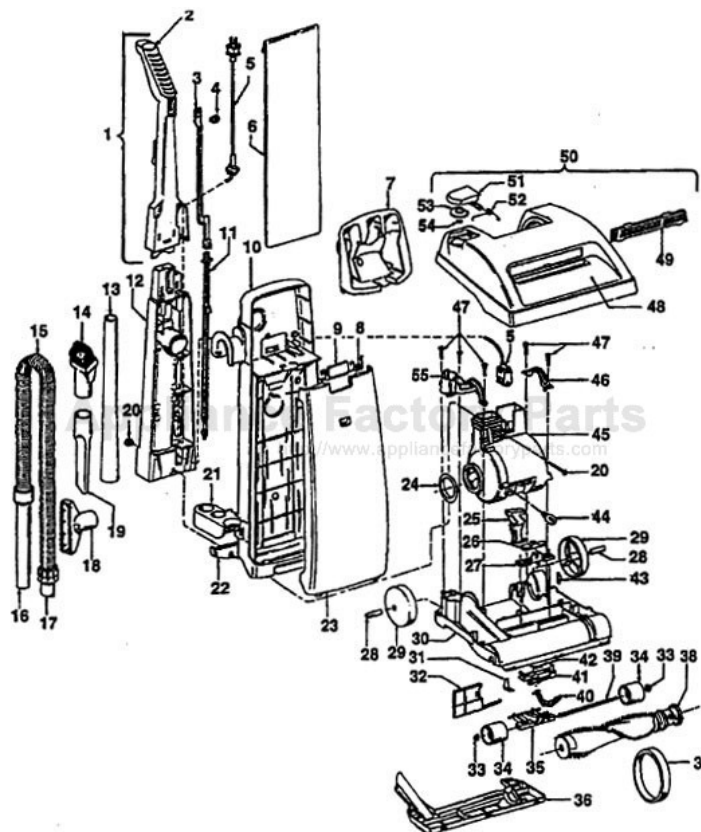

[Find Your HOOVER Vacuum Cleaner Parts - Select From 1456 Models](#)

----- Manual continues below part list -----