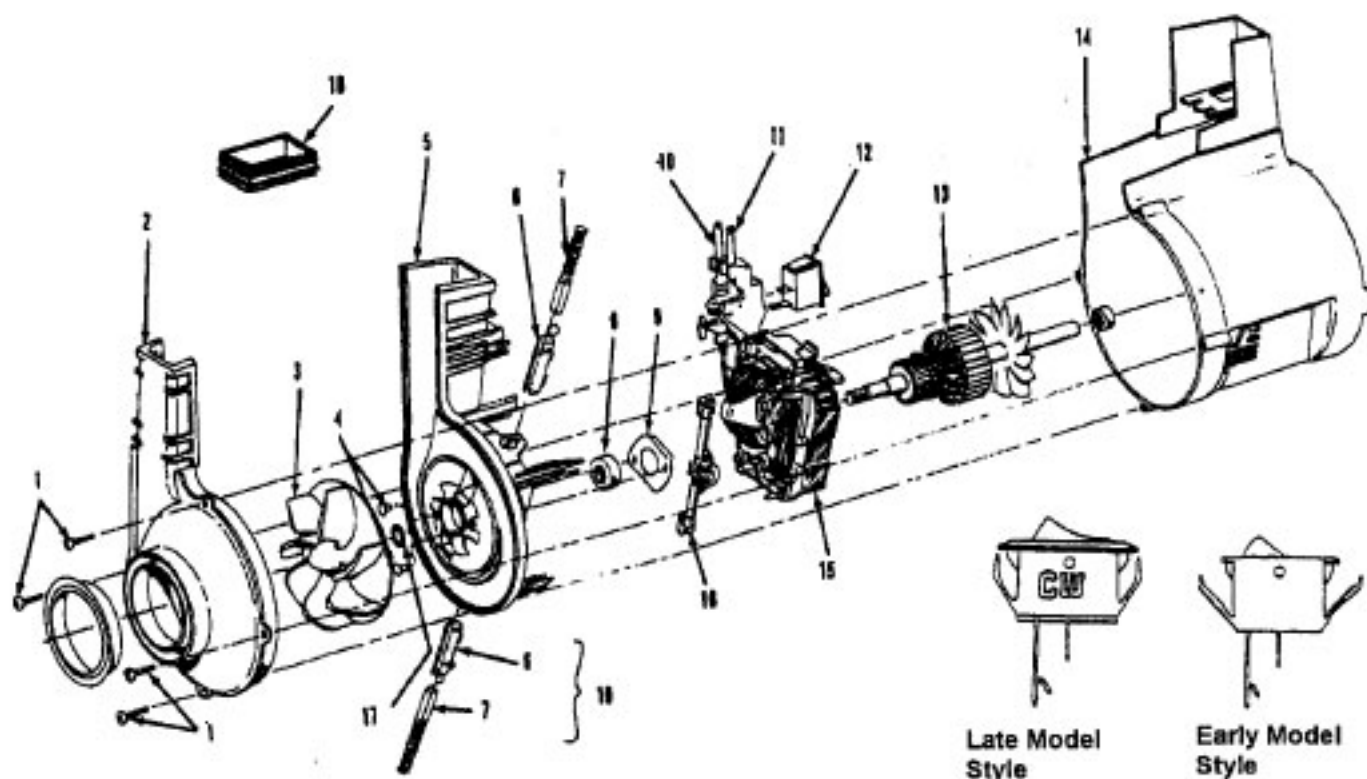

Ref. No.	Part No.	Description
	43576142	Motor Assem. Comp.
	43576181	Motor Assem. Comp. (Replaced by 43576204)
1	214793DA	Screw-Self Tapping (4)
2	38736033	Fan Chamber
3	38755030	Fan
4	N/A	Rivet - Semi Tubular (2)
5	N/A	Motor Housing Assem.
6	N/A	Motor Brush Holder (2)
7	N/A	Motor Brush Assem. (2)
8	N/A	Bearing
9	N/A	Bearing Retainer
10	36914004	Switch Bus Bar
11	39116005	Attachment Terminal
12	28218043	Switch Assem. - Early Models (Prior to 5/96)
	28161062	Switch Assem. - Late Models (After 5/96)
13	N/A	Armature/Bearing Assem.
14	37194046	Motor End Cap Assem. - MW
15	N/A	Field Assem.
16	N/A	Lamp Holder Assem.
17	21312793	Washer
18	38783020	Duct Seal
19	41311016	Motor Brush Holder Assem.

ITEMS NOT ILLUSTRATED

38781013	Duct Seal (8 1/2" Long adhesive backed foam seal used on early models in place of item 18)
54821001	Tape (Roll)