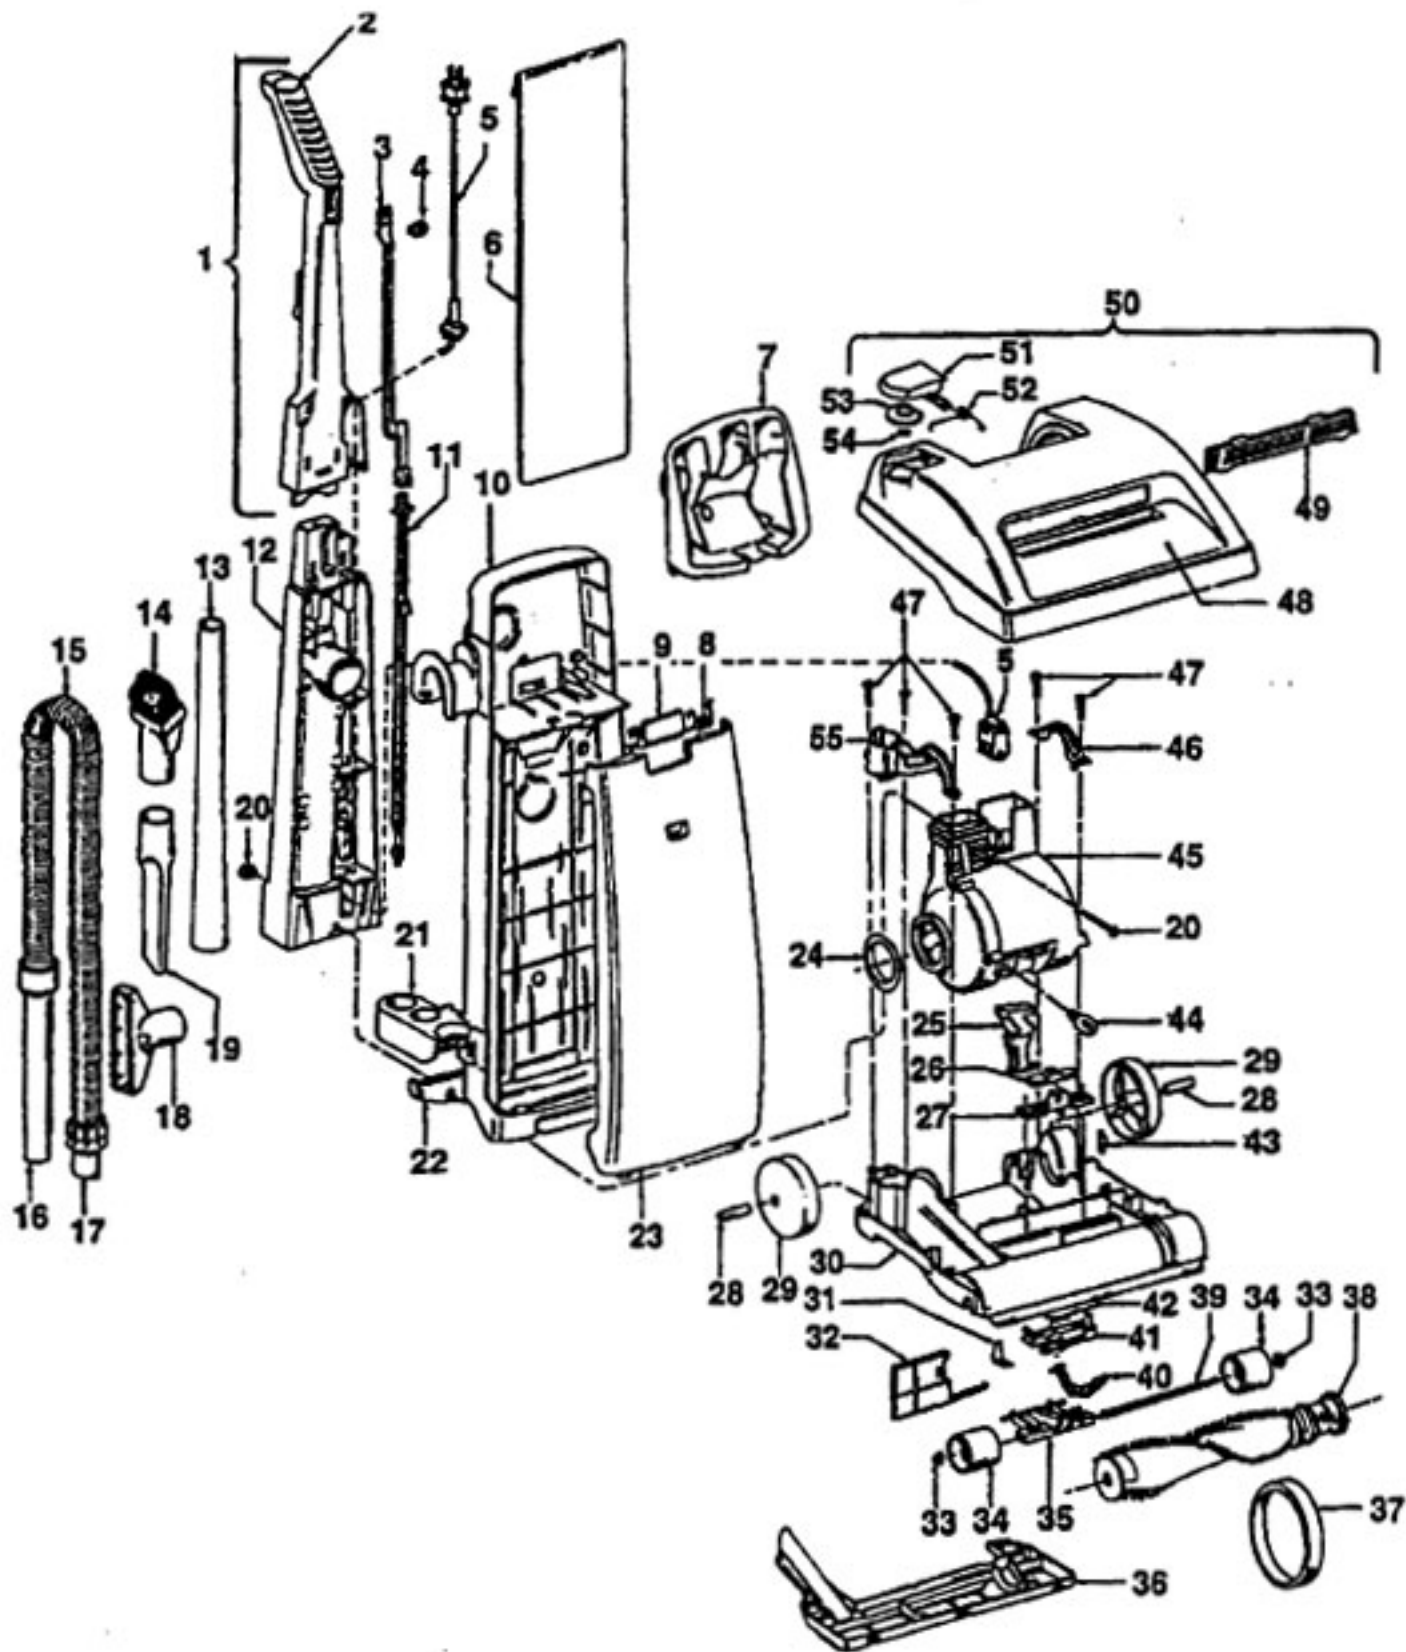

**Dimension
Futura**

**Model U5209-930, U5211-930, U5212-900
Model U5213-930**

Ref. No.	Part No.	Description
1	48663204	Upper Handle Assembly -ABE (Incl. It. 2,3,4)
2	37911078	Handle Cap - ABE
3	N/A	Switch Rod - Upper
4	N/A	Switch Button
5	46388027	Attachment Cord Assem. - AG 35'
6	4010100Z	Throw-Away Bag (3 Pk.)
7	36433125	Tool Holder - ABE
	36433161	Tool Holder - MB - U5212-900
8	38355008	Spring
9	36151013	Bag Door Latch - ABE
10	37255021	Hard Bag - ABE
11	38458046	Switch Rod Lever
12	39464025	Lower Handle - ABE
13	38634078	Extension Tube
14	43414146	Dusting Brush Assembly - ABR
15	43434024	Hose Comp - ABX/AG
16	32286025	Hose Adapter - Long - AG
17	32377005	Hose Connector - AG
18	38614036	Furniture Nozzle - ABR
19	38617026	Crevice Tool - ABR
20	40201085	Handle Hardware Assembly
21	36433113	Lower Hose Support - ABE
22	36425081	Bag Housing Bracket - ABE
		Note: Bag Housing Doors include Items 8 & 9
23	37257210	Bag Housing Door - MB - U5209-930, U5212-900
	37257258	Bag Housing Door - ABM - U5211-930
	37257217	Bag Housing Door - ABB U5213-930
24	38784016	Seal - AG
25	38458022	Handle Release Lever - AG
26	38567014	Indicator Knob - AG
27	38567009	Cam Actuator - AG
28	31523012	Wheel Shaft (2)
29	38522011	Wheel - Rear - AG (2)
30	42242266	Main Body Assem. -AG (Incl. items 25,28,29,43)
31	34572002	Cam Actuator Spring - FW
32	38718005	Valve Gate - BZ
33	36131056	Wheel Retainer - AG (2)
34	N/A	Wheel - AG (Use 43248059)
35	43248059	Front Wheel Assem. (Incl. It. 34,39,40)
36	37245108	Bottom Plate - AG
37	38528027	Belt
38	48414081	Agitator Assembly Comp - AG (p.204)
39	32563012	Wheel Shaft - AY (Use 43248059)
40	38452089	Lever - AG (Use wheel assem. 43248059)