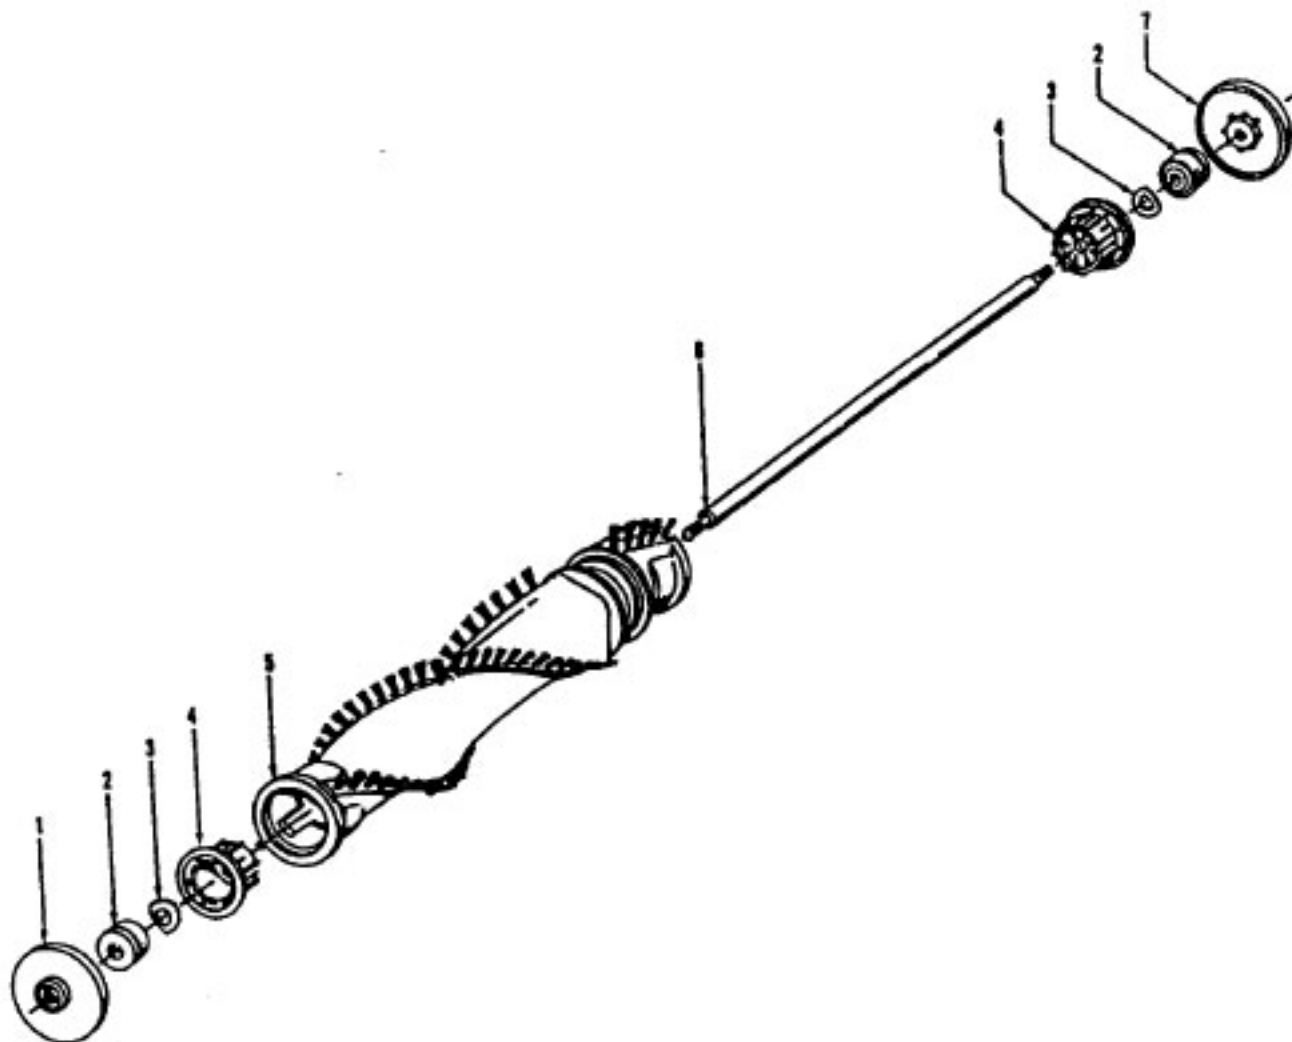

Agitator - 48414081 Elite/ Elite II/ Dimension/ Legacy/ TurboPOWER/ Caddy Vac - Four Brush  
 Agitator - 48414075 Caddy Vac - Four Brush

Ref. No.	Part No.	Description
	48414081	Agitator Assem. Complete (Natural Bristles)
	48414075	Agitator Assem. Complete (Blue Bristles)
1	36423016	Thread Guard - RH
2	43267002	Agitator Bearing Assem. (2)
3	21347003	Conical Washer (2)
4	36422022	Agitator End (2)
5	N/A	Agitator Body
6	32724013	Agitator Shaft
7	36423017	Thread Guard - LH - AG

ITEMS NOT ILLUSTRATED

38781013	Duct Seal (8 1/2" Long adhesive backed foam seal used on early models in place of item 18)
54821001	Tape (Roll)