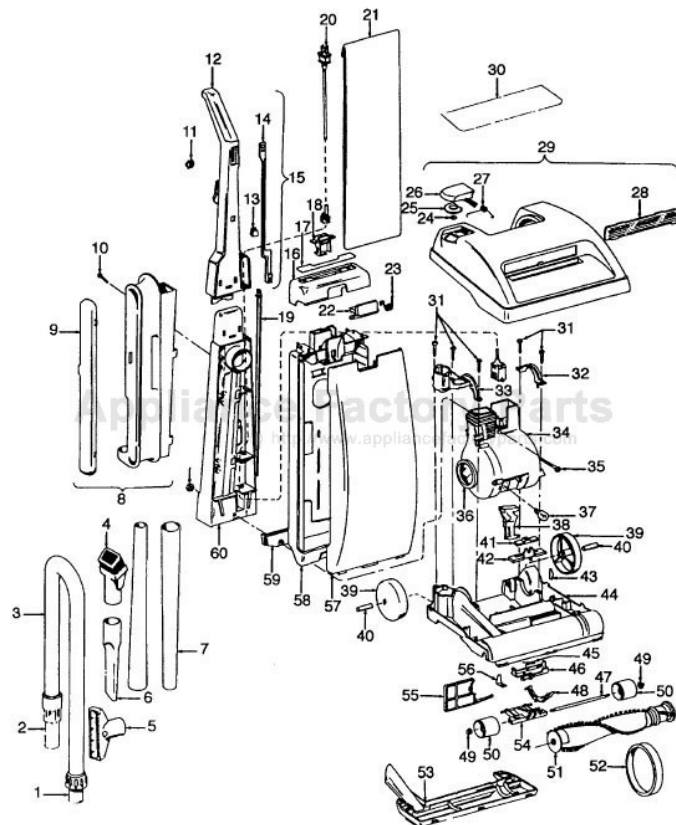

# HOOVER U5220-930 Owner's Manual

[Shop genuine replacement parts for HOOVER  
U5220-930](#)

[Find Your HOOVER Vacuum Cleaner Parts - Select From 1456 Models](#)

----- Manual continues below part list -----

## Available Replacement Parts for HOOVER U5220-930

<a href="#">H-38528040</a>	BELT VACUUM HOOVER OEM (1 PACK)
<a href="#">48414036</a>	HOOVER ELITE BRUSH ROLLER
<a href="#">H-4010001A</a>	VACUUM BAG OEM HOOVER 3 PACK
<a href="#">H-43267002</a>	AGITATOR BEARING ASM
<a href="#">K-109289</a>	BULB

Agitator - 48414081 Elite/ Elite II/ Dimension/ Legacy/ TurboPOWER/ Caddy Vac - Four Brush  
 Agitator - 48414075 Caddy Vac - Four Brush

Ref. No.	Part No.	Description
	48414081	Agitator Assem. Complete (Natural Bristles)
	48414075	Agitator Assem. Complete (Blue Bristles)
1	36423016	Thread Guard - RH
2	43267002	Agitator Bearing Assem. (2)
3	21347003	Conical Washer (2)
4	36422022	Agitator End (2)
5	N/A	Agitator Body
6	32724013	Agitator Shaft
7	36423017	Thread Guard - LH - AG