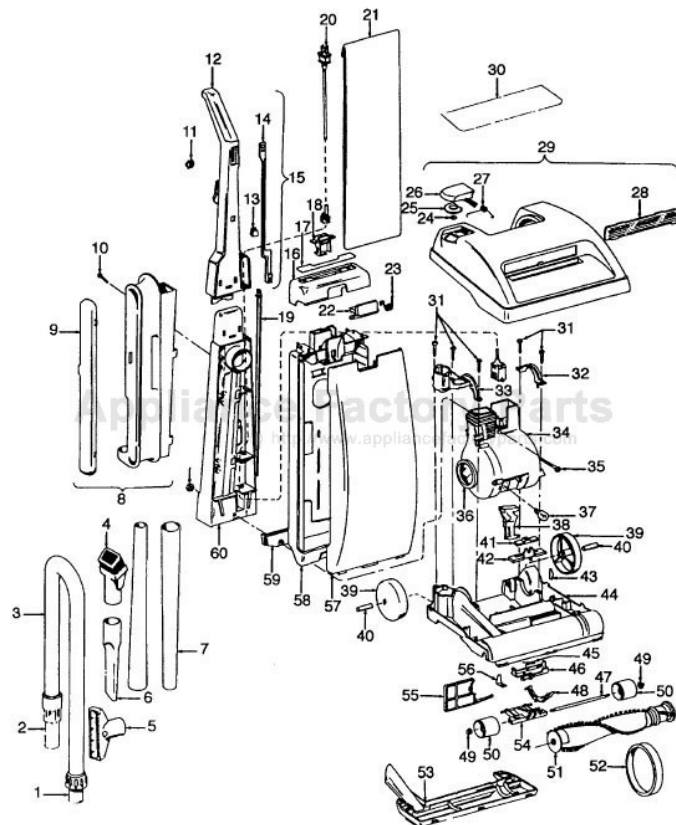

[Find Your HOOVER Vacuum Cleaner Parts - Select From 1456 Models](#)

----- Manual continues below part list -----