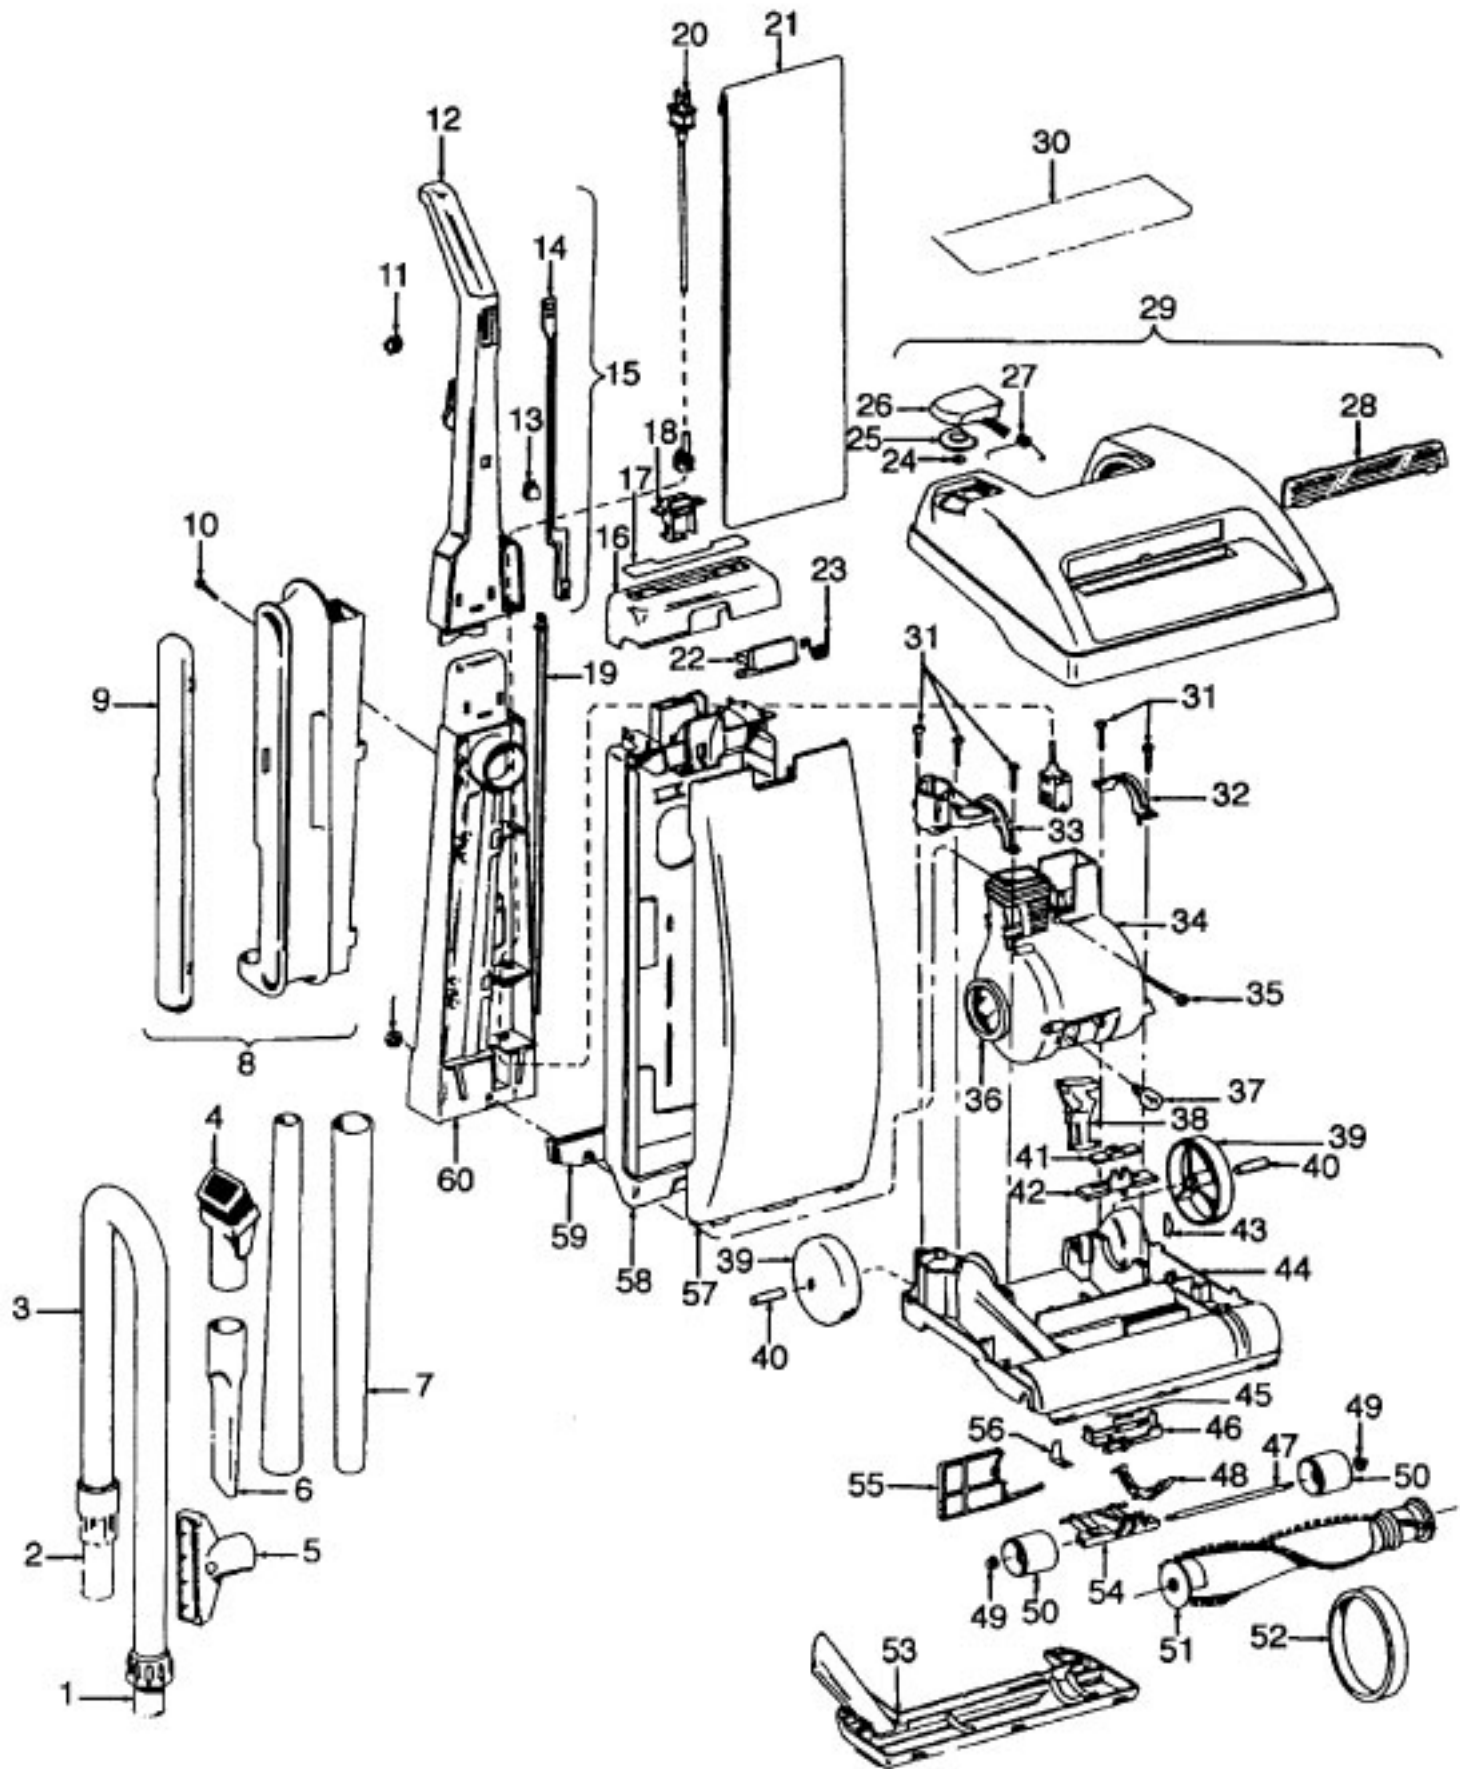

Legacy II

Models U5089-910, U5089-920, U5089-930, U5099-910,
U5099-920, U5099-930, U5109-910, U5109-920, U5109-930
Model U5220-930, U5222-930

Futura

Legacy II

Models U5089-910, U5089-920, U5089-930, U5099-910
U5099-920, U5099-930, U5109-910, U5109-920, U5109-930
Model U5220-930, U5222-930

Futura

Ref. No.	Part No.	Description	Ref. No.	Part No.	Description
1	32377004	Hose Connector	30	52115186	Hood Nameplate - U5089-910, U5089-920
2	32288011	Hose Adapter - AG		51669066	Hood Nameplate
3	43434088	Cleaning Tool Hose Assem.		52115187	Hood Nameplate - U5099-910, U5099-920
4	43414145	Dusting Brush - Friction		52115189	Hood Nameplate - U5109-910, U5109-920
5	38614029	Furniture Nozzle	31	21447217	Screw (5)
6	38617024	Crevice Tool	32	36131090	Mtr. Retainer Cap - L.H.
7	38634078	Extension Tube (2)	33	38613029	Air Intake
8	41428089	Tool Holder/Door Assem.	34	43576142	Motor - (P - 202)
9	37257170	Tool Holder Door	35	40201085	Nut & Bolt
	41428019	Tool Holder- ABE- U5220-930, U5222-930	36	38784016	Seal
10	21447220	Screw - Self Tapping	37	27313101	Dirt Finder Lamp
11	38421003	Switch Button	38	38458022	Handle Release Lever
12	39458056	Handle Grip	39	38522011	Rear Wheel
	39458057	Handle Grip -U5220-930, U5222-930	40	31523012	Wheel Shaft
13	37911038	Plug	41	38567014	Indicator Knob- AG
14	38458006	Switch Rod Upper	42	38567009	Cam Actuator
15	48663166	Upper Handle Assem.	43	13261AY	Rug Nozzle Rib Shoe
16	37959100	Bag Housing Cap (Incl. Item 17)	44	42242266	Main Body (Incl. Items 38,39,40,43)
	37959105	Bag Housing Cap - U5220-930, U5222-930	45	38351012	Spring
17	51639092	Cap Nameplate (all models except U5220-930, U5222-930)	46	38563013	Nozzle Height Adj. Cam
18	35111002	Drawer (all models except U5220-930, U5222-930)	47	32563012	Wheel Shaft (Use 43248059)
19	38458046	Switch Rod Lower	48	38452089	Lever (Use wheel assem. 43248059)
20	46388027	Attachment Cord - 35'	49	36131056	Wheel Retainer
21	4010100A	Disp. Bag - 3 Pk. - Microfiltration	50	43248059	Front Wheel
	4010001A	Disp. Bag - 3 Pk. - Standard	51	48414081	Agitator - (P - 204)
22	36151006	Latch	52	38528027	Belt
23	38355008	Spring	53	37245108	Bottom Plate
24	21362006	Speed Nut	54	43248059	Front Wheel Assem. (Incl. It. 47,48,50)
25	38784056	Seal	55	38718005	Valve Gate
26	42247007	Air Intake Door Assem. - ABC U5089-910, U5089-920, U5089-930 (Incl. Items 24,25)	56	34572002	Cam Actuator Spring
	42247009	Air Intake Door Assem. - ABM U5099-910, U5099-920, U5099-930 (Incl. Items 24,25)	57	37257038	Bag Housing Door - AG
	42247003	Air Intake Door Assem. - AG - U5109-910, U5109-920, U5109-930 (Incl. Items 24,25)		37257236	Bag Housing Door - MB - U5220-930
	37257175	Air Intake Door Assem. U5220-930, U5222-930 (Incl. Items 24,25)		37257237	Bag Housing Door - ABE - U5222-930
27	38351011	Spring	58	37254068	Bag Housing
28	39383097	Dirt Finder Lens	59	36425081	Bag Housing Bracket
29	42252293	Hood Assem. w/o Nameplate - ABC - U5089-910, U5089-920, U5089-930	60	48669001	Lower Handle/Muffler Assem.
	42252298	Hood Assem. w/o Nameplate - ABM - U5099-910, U5099-920, U5099-930		48669017	Lower Handle -U5220-930, U5222-930
	42252227	Hood Assem. w/o Nameplate - AG - U5109-910, U5109-920, U5109-930	ITEMS NOT ILLUSTRATED		
	42252AA15	Hood Assembly- MB -w/o Nameplate - U5220-930		3944201P	Cord Wrap
	42252229	Hood Assembly - AAY - U5222-930		57363002	Air Freshener Tablet - 1 Pk.
				57363003	Air Freshener Tablet - 4 Pk.
				56511377	Owner Manual - U5109-910
				56511398	Owner Manual
				56511234	Owner Manual - U5220-930, U5222-930
				58185184	Carton - Common
				58274014	Cleaner Support
				58385016	Hard Bag Support
				58347024	Cleaning Tool Carton