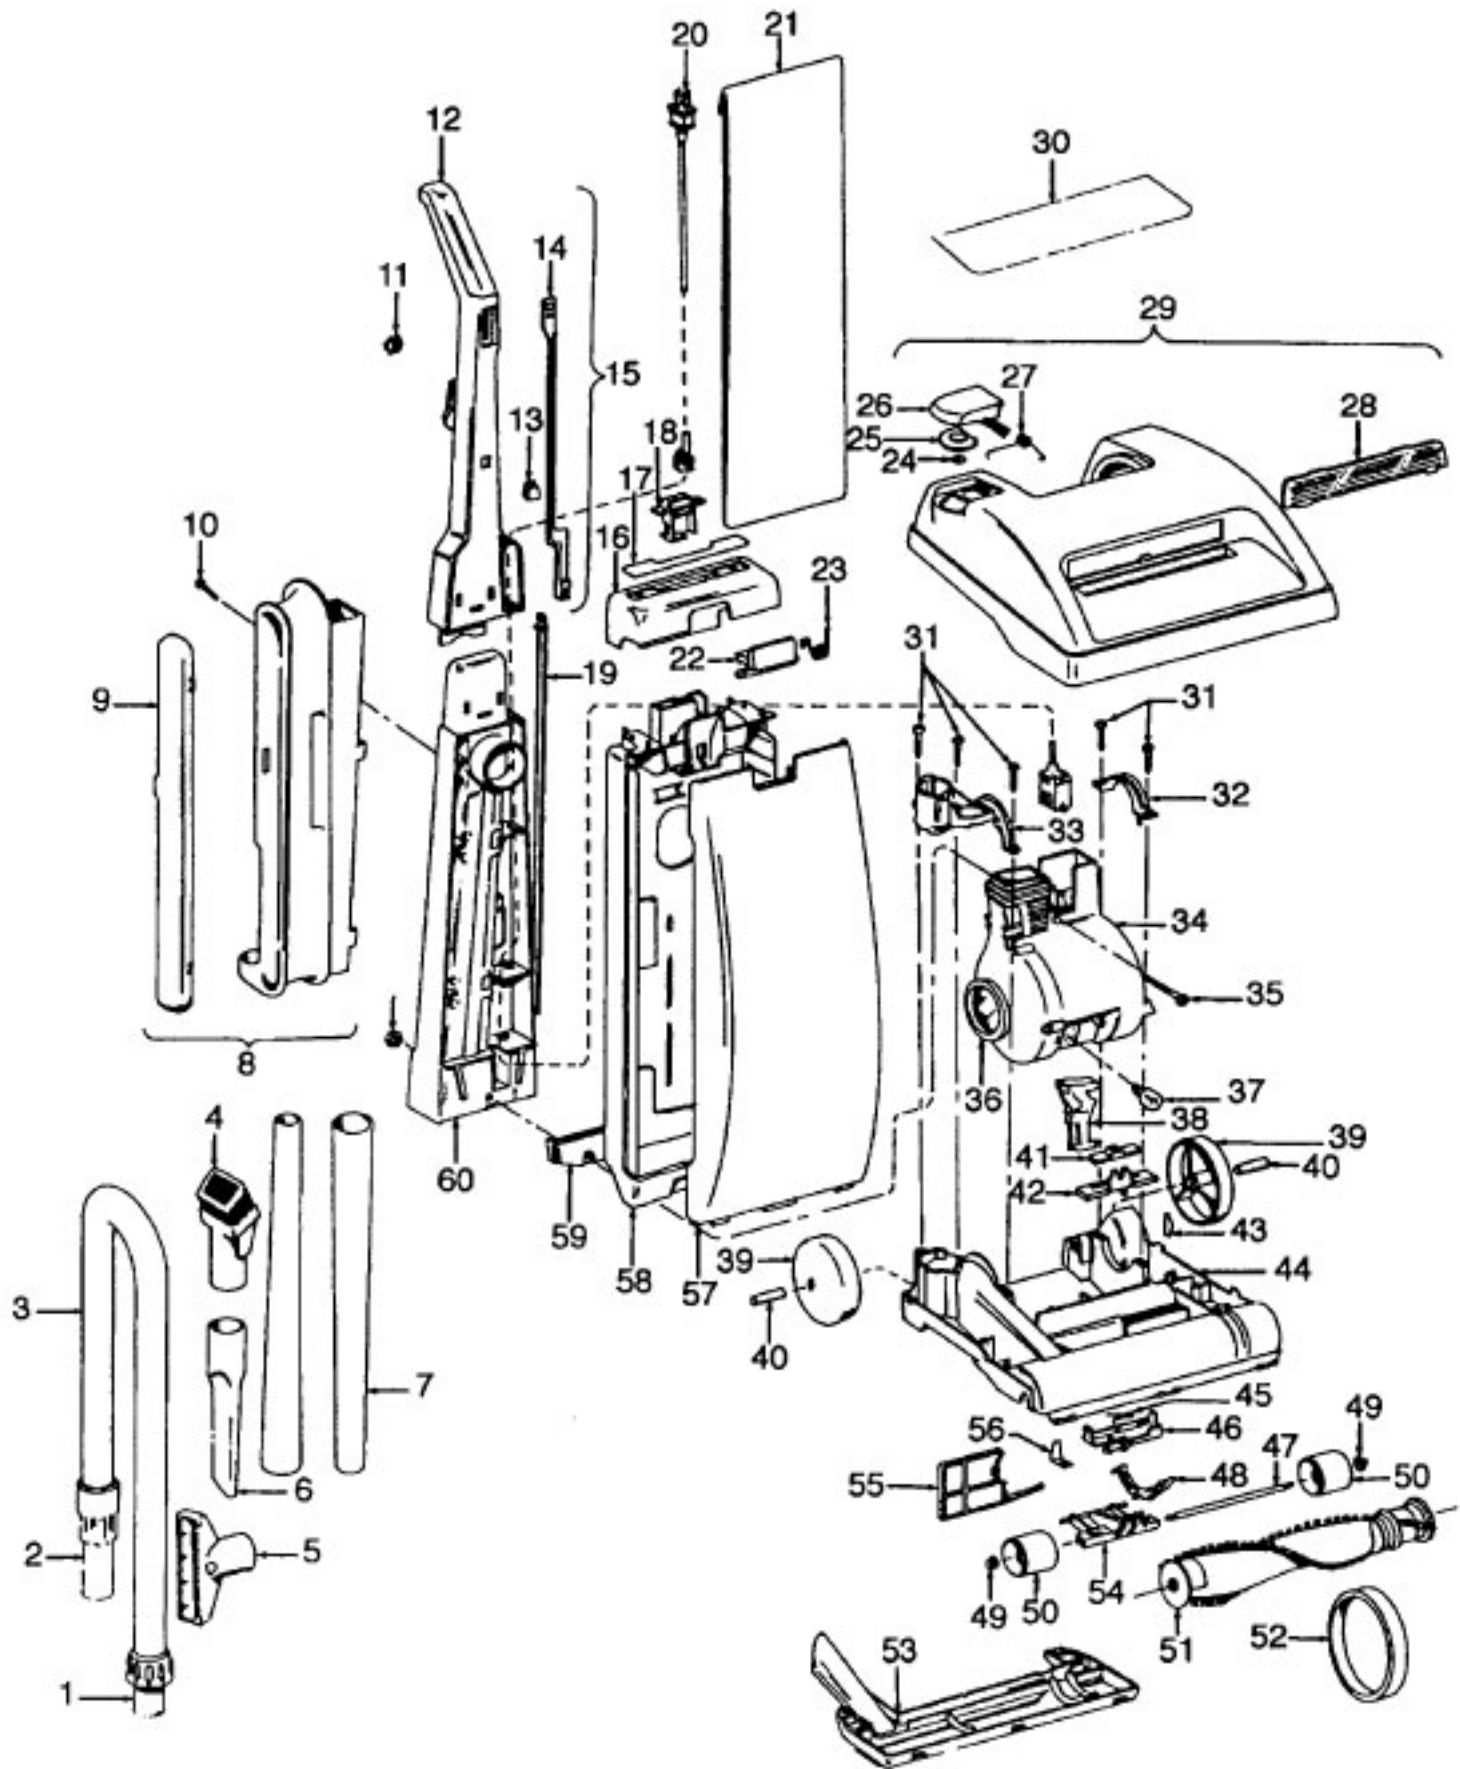

Legacy II

Models U5089-910, U5089-920, U5089-930, U5099-910,
U5099-920, U5099-930, U5109-910, U5109-920, U5109-930
Model U5220-930, U5222-930

Futura

Legacy II

**Models U5089-910, U5089-920, U5089-930, U5099-910
U5099-920, U5099-930, U5109-910, U5109-920, U5109-930
Model U5220-930, U5222-930**

Futura

Ref. No.	Part No.	Description	Ref. No.	Part No.	Description
1	32377004	Hose Connector	30	52115186	Hood Nameplate - U5089-910, U5089-920
2	32288011	Hose Adapter - AG		51669066	Hood Nameplate
3	43434088	Cleaning Tool Hose Assem.		52115187	Hood Nameplate - U5099-910, U5099-920
4	43414145	Dusting Brush - Friction		52115189	Hood Nameplate - U5109-910, U5109-920
5	38614029	Furniture Nozzle	31	21447217	Screw (5)
6	38617024	Crevice Tool	32	36131090	Mtr. Retainer Cap - L.H.
7	38634078	Extension Tube (2)	33	38613029	Air Intake
8	41428089	Tool Holder/Door Assem.	34	43576142	Motor - (P - 202)
9	37257170	Tool Holder Door	35	40201085	Nut & Bolt
	41428019	Tool Holder- ABE- U5220-930, U5222-930	36	38784016	Seal
10	21447220	Screw - Self Tapping	37	27313101	Dirt Finder Lamp
11	38421003	Switch Button	38	38458022	Handle Release Lever
12	39458056	Handle Grip	39	38522011	Rear Wheel
	39458057	Handle Grip -U5220-930, U5222-930	40	31523012	Wheel Shaft
13	37911038	Plug	41	38567014	Indicator Knob- AG
14	38458006	Switch Rod Upper	42	38567009	Cam Actuator
15	48663166	Upper Handle Assem.	43	13261AY	Rug Nozzle Rib Shoe
16	37959100	Bag Housing Cap (Incl. Item 17)	44	42242266	Main Body (Incl. Items 38,39,40,43)
	37959105	Bag Housing Cap - U5220-930, U5222-930	45	38351012	Spring
17	51639092	Cap Nameplate (all models except U5220-930, U5222-930)	46	38563013	Nozzle Height Adj. Cam
18	35111002	Drawer (all models except U5220-930, U5222-930)	47	32563012	Wheel Shaft (Use 43248059)
19	38458046	Switch Rod Lower	48	38452089	Lever (Use wheel assem. 43248059)
20	46388027	Attachment Cord - 35'	49	36131056	Wheel Retainer
21	4010100A	Disp. Bag - 3 Pk. - Microfiltration	50	43248059	Front Wheel
	4010001A	Disp. Bag - 3 Pk. - Standard	51	48414081	Agitator - (P - 204)
22	36151006	Latch	52	38528027	Belt
23	38355008	Spring	53	37245108	Bottom Plate
24	21362006	Speed Nut	54	43248059	Front Wheel Assem. (Incl. It. 47,48,50)
25	38784056	Seal	55	38718005	Valve Gate
26	42247007	Air Intake Door Assem. - ABC U5089-910, U5089-920, U5089-930 (Incl. Items 24,25)	56	34572002	Cam Actuator Spring
	42247009	Air Intake Door Assem. - ABM U5099-910, U5099-920, U5099-930 (Incl. Items 24,25)	57	37257038	Bag Housing Door - AG
	42247003	Air Intake Door Assem. - AG - U5109-910, U5109-920, U5109-930 (Incl. Items 24,25)		37257236	Bag Housing Door - MB - U5220-930
	37257175	Air Intake Door Assem. U5220-930, U5222-930 (Incl. Items 24,25)		37257237	Bag Housing Door - ABE - U5222-930
27	38351011	Spring	58	37254068	Bag Housing
28	39383097	Dirt Finder Lens	59	36425081	Bag Housing Bracket
29	42252293	Hood Assem. w/o Nameplate - ABC - U5089-910, U5089-920, U5089-930	60	48669001	Lower Handle/Muffler Assem.
	42252298	Hood Assem. w/o Nameplate - ABM - U5099-910, U5099-920, U5099-930		48669017	Lower Handle -U5220-930, U5222-930
	42252227	Hood Assem. w/o Nameplate - AG - U5109-910, U5109-920, U5109-930	ITEMS NOT ILLUSTRATED		
	42252AA15	Hood Assembly- MB -w/o Nameplate - U5220-930		3944201P	Cord Wrap
	42252229	Hood Assembly - AAY - U5222-930		57363002	Air Freshener Tablet - 1 Pk.
				57363003	Air Freshener Tablet - 4 Pk.
				56511377	Owner Manual - U5109-910
				56511398	Owner Manual
				56511234	Owner Manual - U5220-930, U5222-930
				58185184	Carton - Common
				58274014	Cleaner Support
				58385016	Hard Bag Support
				58347024	Cleaning Tool Carton