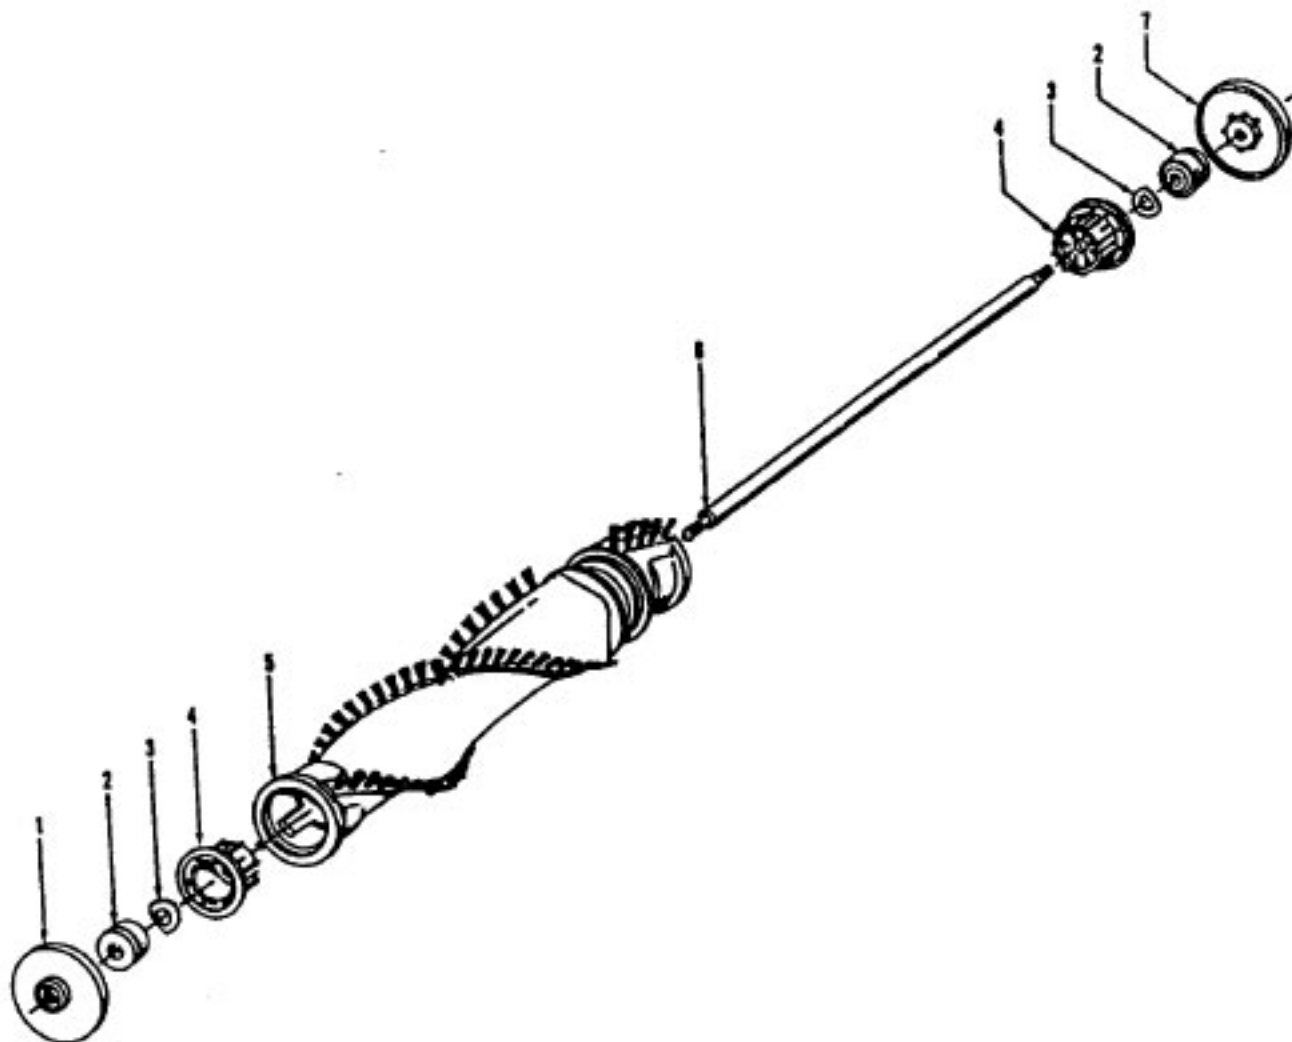

Agitator - 48414081
 Agitator - 48414075

Elite/ Elite II/ Dimension/ Legacy/ TurboPOWER/ Caddy Vac - Four Brush
 Caddy Vac - Four Brush

Ref. No.	Part No.	Description
	48414081	Agitator Assem. Complete (Natural Bristles)
	48414075	Agitator Assem. Complete (Blue Bristles)
1	36423016	Thread Guard - RH
2	43267002	Agitator Bearing Assem. (2)
3	21347003	Conical Washer (2)
4	36422022	Agitator End (2)
5	N/A	Agitator Body
6	32724013	Agitator Shaft
7	36423017	Thread Guard - LH - AG