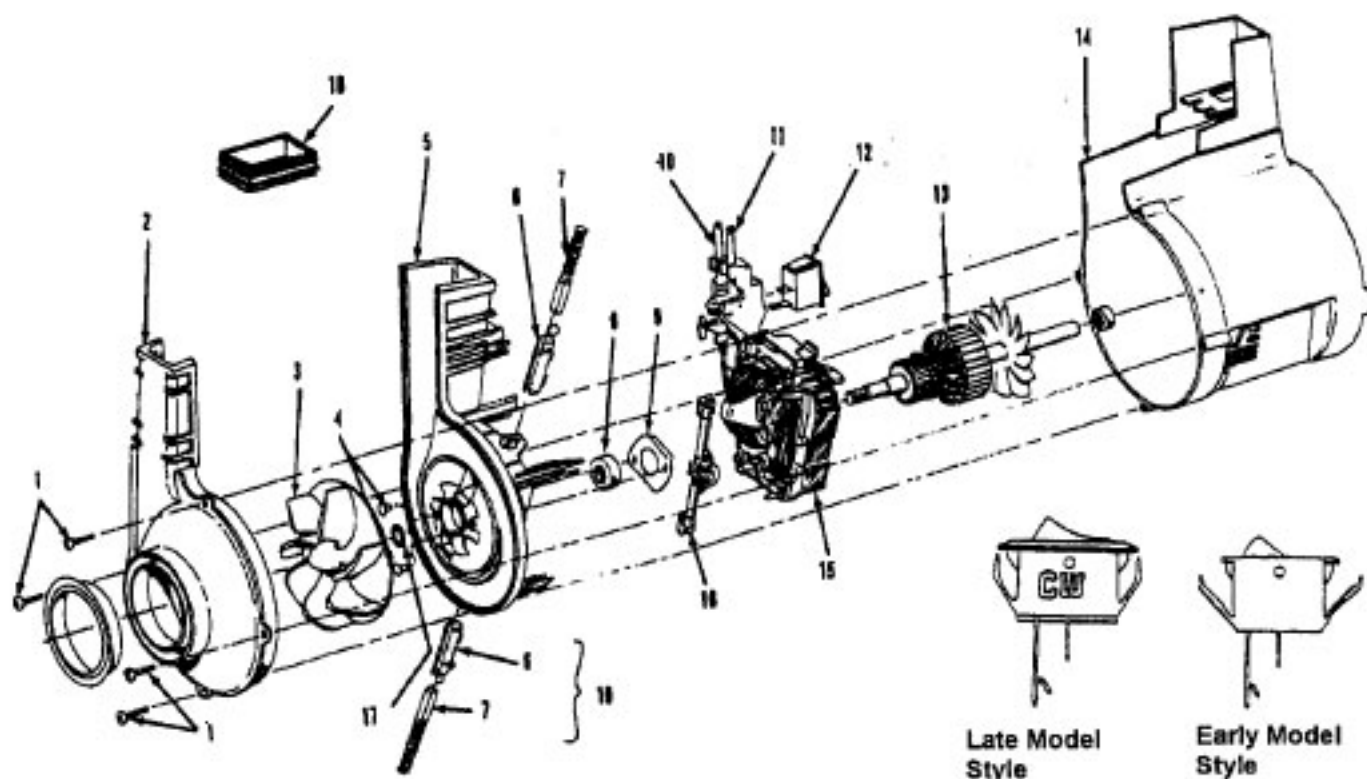

Ref. No.	Part No.	Description
	43576142	Motor Assem. Comp.
	43576181	Motor Assem. Comp. (Replaced by 43576204)
1	214793DA	Screw-Self Tapping (4)
2	38736033	Fan Chamber
3	38755030	Fan
4	N/A	Rivet - Semi Tubular (2)
5	N/A	Motor Housing Assem.
6	N/A	Motor Brush Holder (2)
7	N/A	Motor Brush Assem. (2)
8	N/A	Bearing
9	N/A	Bearing Retainer
10	36914004	Switch Bus Bar
11	39116005	Attachment Terminal
12	28218043	Switch Assem. - Early Models (Prior to 5/96)
	28161062	Switch Assem. - Late Models (After 5/96)
13	N/A	Armature/Bearing Assem.
14	37194046	Motor End Cap Assem. - MW
15	N/A	Field Assem.
16	N/A	Lamp Holder Assem.
17	21312793	Washer
18	38783020	Duct Seal
19	41311016	Motor Brush Holder Assem.

ITEMS NOT ILLUSTRATED

38781013	Duct Seal (8 1/2" Long adhesive backed foam seal used on early models in place of item 18)
54821001	Tape (Roll)