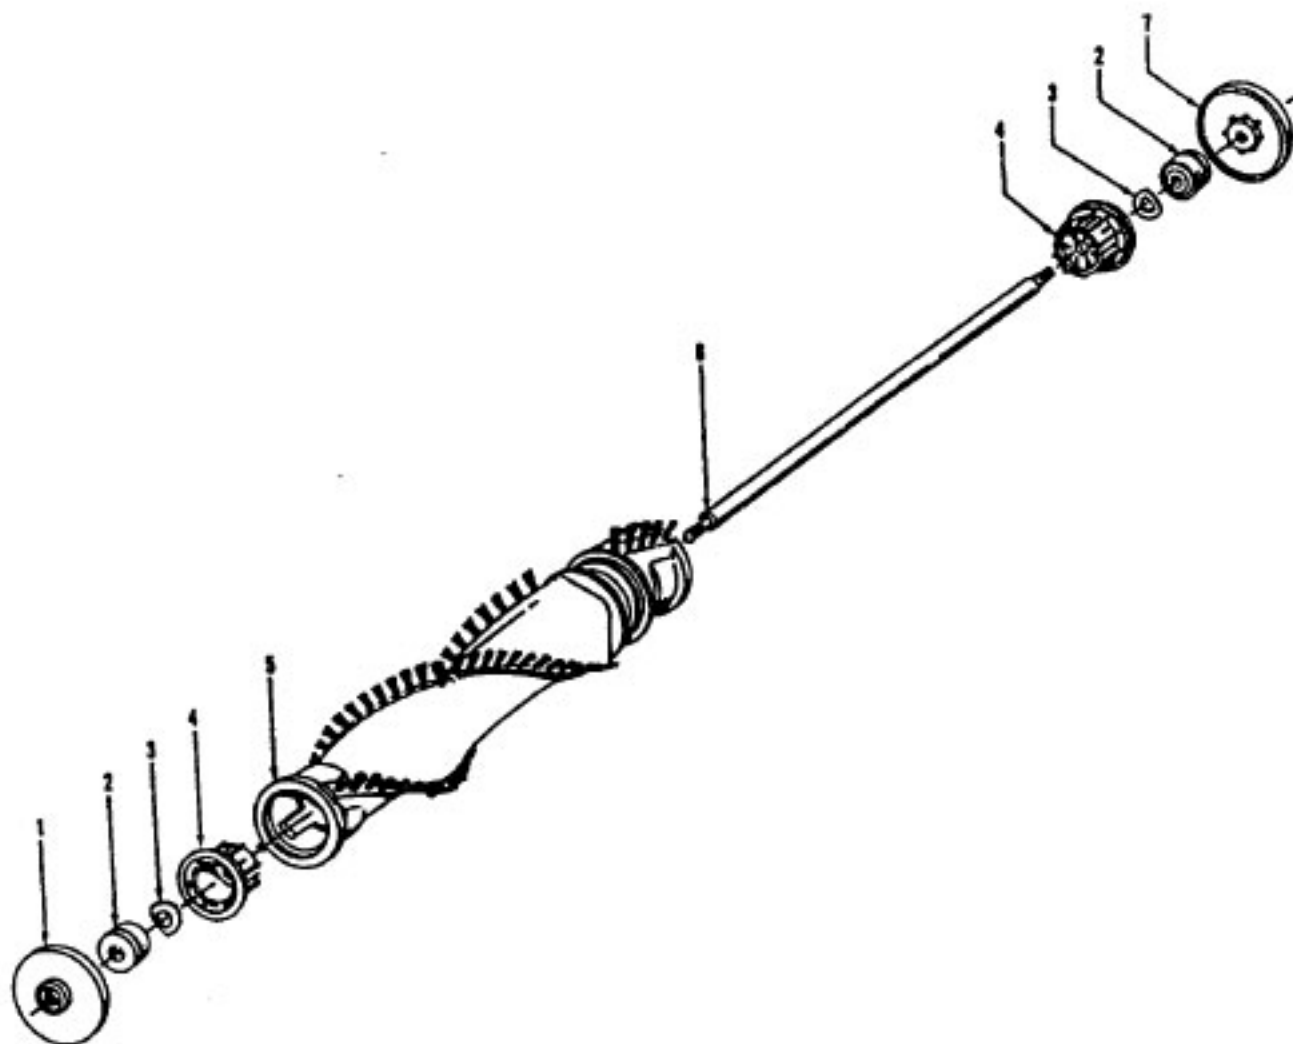

Agitator - 48414081 Elite/ Elite II/ Dimension/ Legacy/ TurboPOWER/ Caddy Vac - Four Brush
 Agitator - 48414075 Caddy Vac - Four Brush

Ref. No.	Part No.	Description
	48414081	Agitator Assem. Complete (Natural Bristles)
	48414075	Agitator Assem. Complete (Blue Bristles)
1	36423016	Thread Guard - RH
2	43267002	Agitator Bearing Assem. (2)
3	21347003	Conical Washer (2)
4	36422022	Agitator End (2)
5	N/A	Agitator Body
6	32724013	Agitator Shaft
7	36423017	Thread Guard - LH - AG

ITEMS NOT ILLUSTRATED

38781013	Duct Seal (8 1/2" Long adhesive backed foam seal used on early models in place of item 18)
54821001	Tape (Roll)