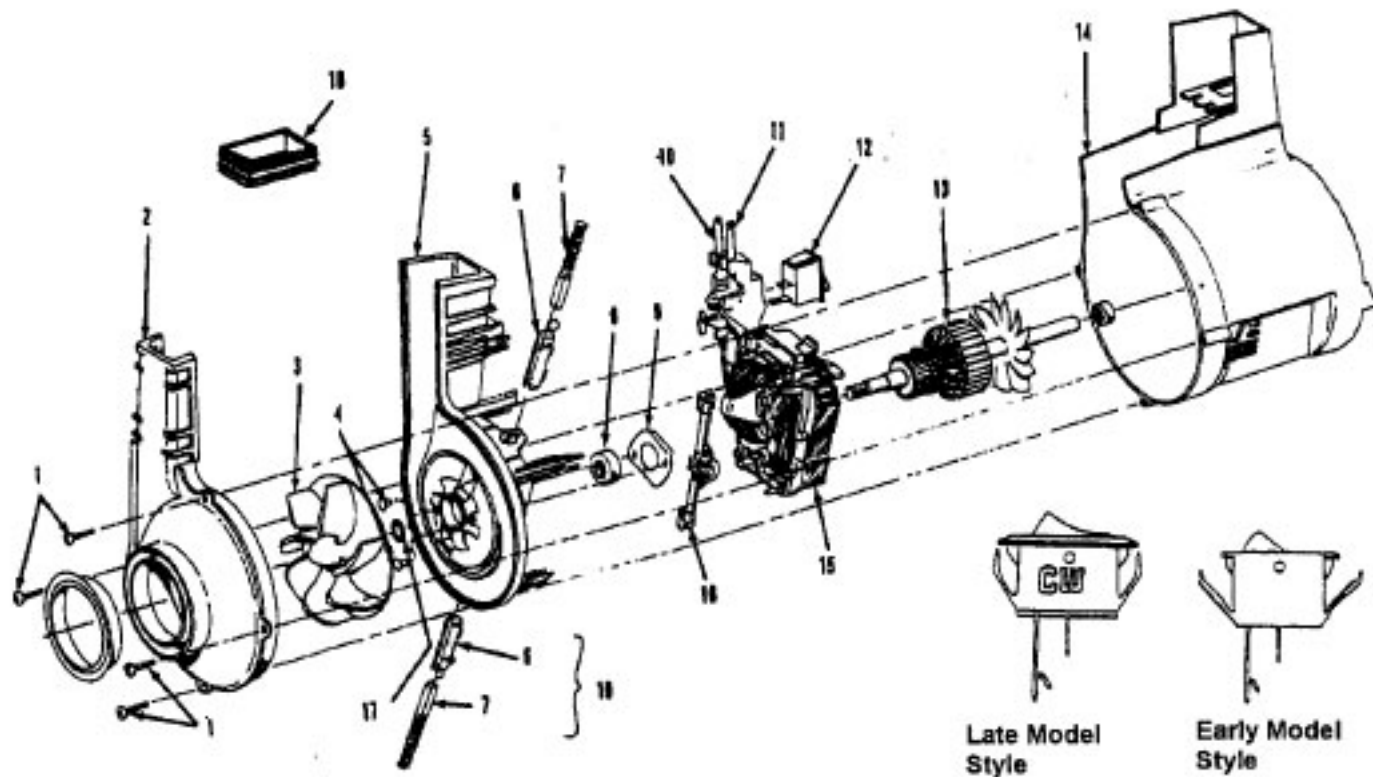

Ref. No.	Part No.	Description
	43576142	Motor Assem. Comp.
	43576181	Motor Assem. Comp. (Replaced by 43576204)
1	214793DA	Screw-Self Tapping (4)
2	38736033	Fan Chamber
3	38755030	Fan
4	N/A	Rivet - Semi Tubular (2)
5	N/A	Motor Housing Assem.
6	N/A	Motor Brush Holder (2)
7	N/A	Motor Brush Assem. (2)
8	N/A	Bearing
9	N/A	Bearing Retainer
10	36914004	Switch Bus Bar
11	39116005	Attachment Terminal
12	28218043	Switch Assem. - Early Models (Prior to 5/96)
	28161062	Switch Assem. - Late Models (After 5/96)
13	N/A	Armature/Bearing Assem.
14	37194046	Motor End Cap Assem. - MW
15	N/A	Field Assem.
16	N/A	Lamp Holder Assem.
17	21312793	Washer
18	38783020	Duct Seal
19	41311016	Motor Brush Holder Assem.

ITEMS NOT ILLUSTRATED

38781013	Duct Seal (8 1/2" Long adhesive backed foam seal used on early models in place of item 18)
54821001	Tape (Roll)