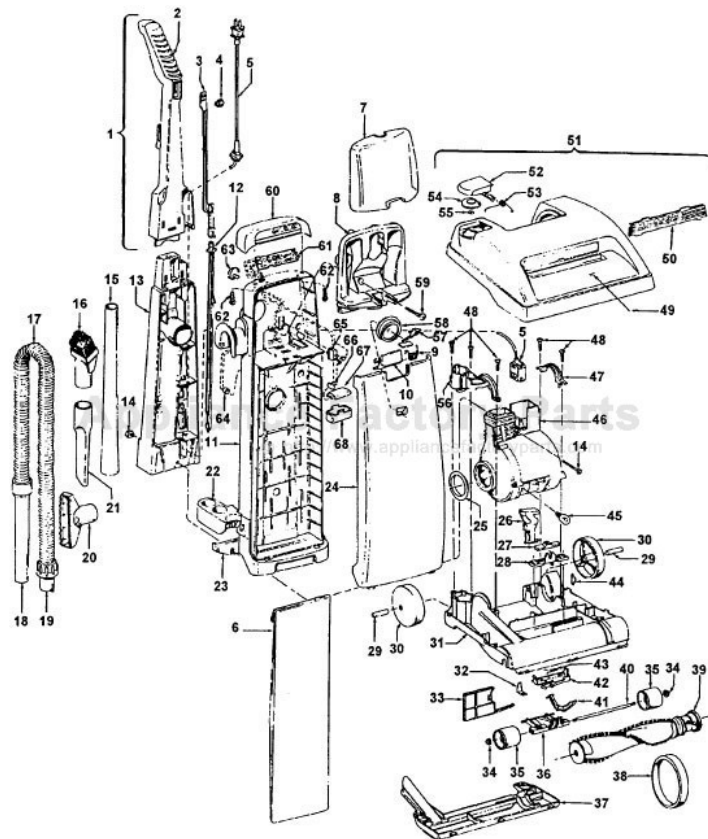

[Find Your HOOVER Vacuum Cleaner Parts - Select From 1456 Models](#)

----- Manual continues below part list -----