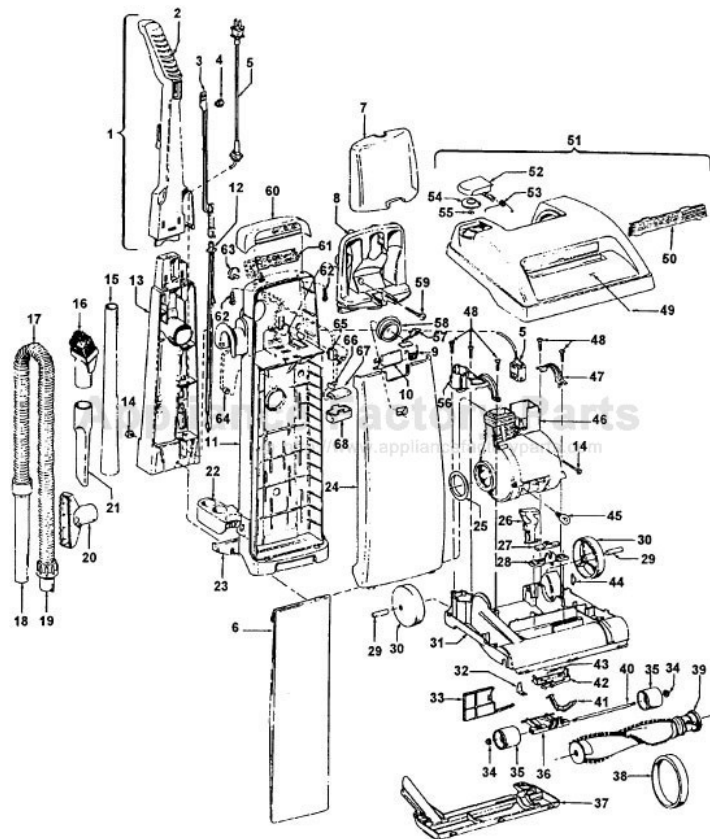

[Find Your HOOVER Vacuum Cleaner Parts - Select From 1456 Models](#)

----- Manual continues below part list -----