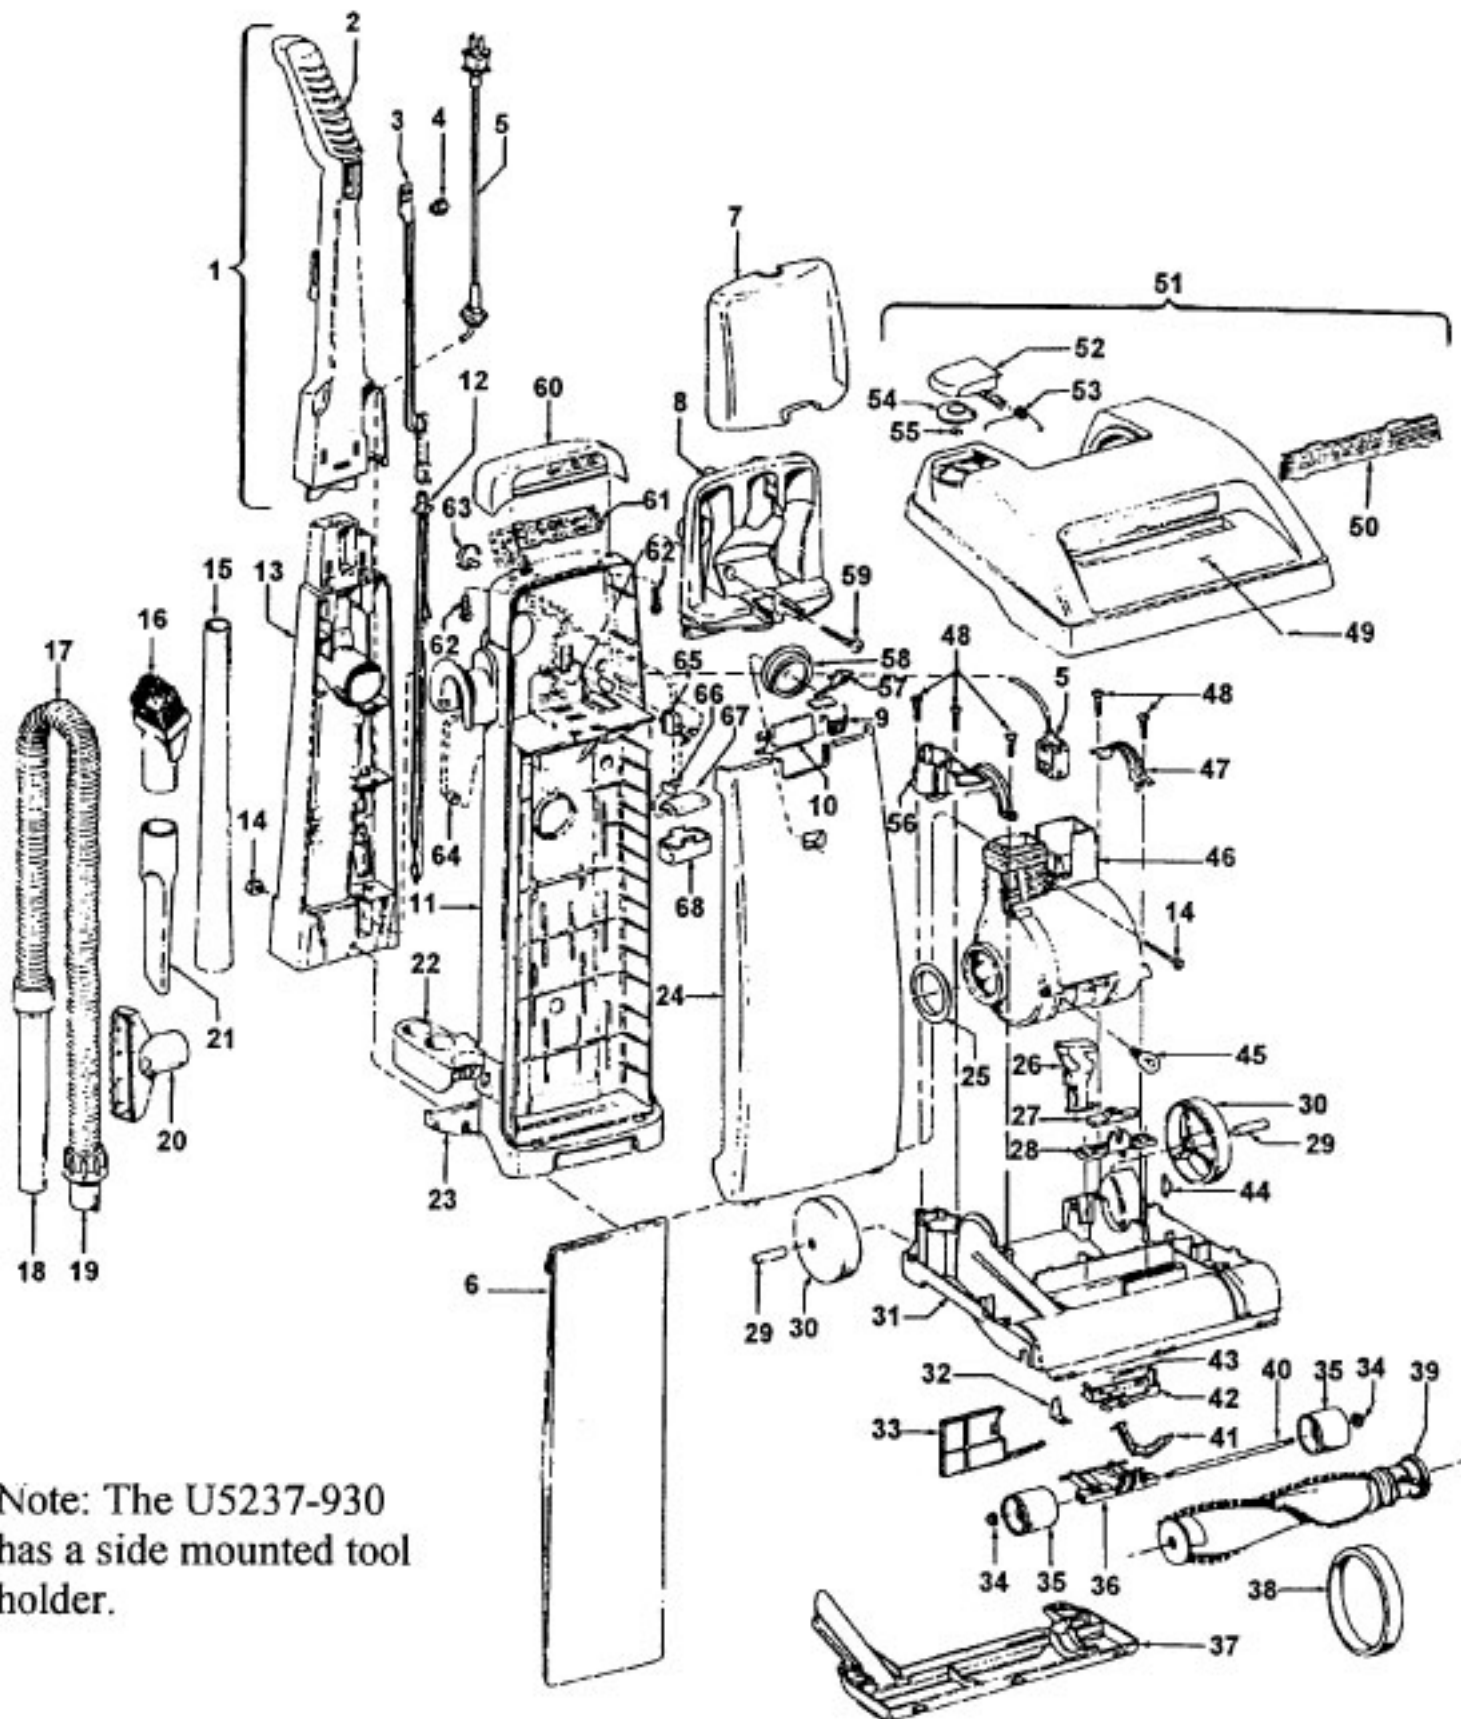

Dirt Finder
Constellation Dirt Finder
TurboPOWER

Model U5231-930
Model U5233-930
Model U5235-930, U5237-930

Note: The U5237-930
has a side mounted tool
holder.

**Dirt Finder
Constellation Dirt Finder
TurboPOWER**

**Model U5231-930
Model U5233-930
Model U5235-930, U5237-930**

Ref. No.	Part No.	Description
1	48663204	Upper Handle Assembly - ABE (Incl. Items 2,3,4)
2	37911078	Handle Cap - ABE
3	N/A	Switch Rod - Upper
4	N/A	Switch Button
5	46388027	Attachment Cord Assem. -AG-31".
6	4010100Z	Throw-Away Bag (3 Pk.)
7	37257147	Tool Door- AAN
8	36433125	Tool Holder- ABE
9	38355008	Spring
	38355009	Spring - U5237-930
10	36151013	Bag Door Latch - ABE
11	42253181	Hard Bag Assem. -ABE (Incl. It. 22)
	37254087	Hard Bag Assem. - U5237-930
12	38458046	Switch Rod - Lower -ABE
13	39464025	Lower Handle - ABE
	48669017	Lower Handle Assem. - U5237-930
14	40201085	Handle Hardware Assembly
15	38634078	Extension Tube
16	43414146	Dusting Brush Assembly - ABR dusting brush Assem. - AG - U5235-930, U5237-930
	43414145	
17	43434024	Hose Comp. - AB/AG
	43434035	Hose Comp. - ABX/AG - U5237-930
18	32286025	Hose Adapter - Long - AG
	32288011	Hose Adaptor - AG - U5237-930
19	32377005	Hose Connector - AG
20	38614036	Furniture Nozzle - ABR
	38614029	furniture nozzle - AG- U5235-930, U5237-930
21	38617026	Crevice Tool - ABR
	38617024	crevice tool - AG - u5235-930, U5237-930
22	36433113	Lower Hose Support - ABE
23	36425081	Bag Hsg Bracket-ABE
24	37257215	Bag Hsg Door - ABY - U5231-930 (Incl. It. 9, 10)
	37257218	Bag Housing Door - ABR - U5233-930 (incl. It. 9, 10)
	37257024	Bag housing door - AG - U5235-930 (incl. It. 9, 10)
	37257227	Bag Housing Door - AG - U5237-930 (Incl. It. 9, 10)
25	38784016	Seal - AG
26	38458022	Handle Release Lever-AG
27	38567014	Indicator Knob - U5231-930 U5235-930, U5237-930
	38567025	Indicator Knob - ABR - U5233-930
28	38567009	Cam Actuator - AG
29	31523012	Wheel Shaft - AY (2)
30	38522011	Wheel - Rear-AG (2)
31	42242266	Main Body Assem. - AG (Incl. Items 26,29,30,44)
32	34572002	Cam Actuator Spring - FW
33	38718005	Valve Gate- BZ
34	36131056	Wheel Retainer- AG (2)
35	43248059	Wheel -AG - (2)
36	43248059	Front Wheel Assem. (Incl. It. 35, 40, 41)
37	37245108	Bottom Plate - AG

Ref. No.	Part No.	Description
38	38528040	Belt
39	48414081	Agitator Assembly Complete - AG (P-204)
40	32563012	Wheel Shaft -AY (Use 43248059
41	38452089	Lever (Use wheel assem. 43248059)
42	38563013	Nozzle Height Adv. Cam - BZ
43	38351012	Spring - FW
44	13261 AY	Rug Nozzle Rib Shoe
45	27313101	Dirt Finder Lamp
46	43576142	Motor Assembly Comp. -(P-202)
47	36131090	Motor Retainer Cap -L.H.- ABE
48	21447217	Screw - Self Tapping - AY (5)
49	51669070	Hood Nameplate - U5233-930, U5231-930
	51669071	hood nameplate - u5235-930, U5237-930
50	39383097	Dirt Finder Lens BZ
51	42252387	Hood Assem. - ABY - U5231-930
	42252364	Hood Assem. - ABR - U5233-930
	42252a04	hood Assem. -AG- U5235-930, U5237-930
52	37257175	Air Intake Door Assembly - ABE
53	38351011	Spring
54	38784056	Seal - AG
55	21362006	Speed Nut
56	38613029	Air Intake -AG
57	51151004	Indicator Flag - BZ
58	38733002	Bag Check Diaphragm
59	21447220	Screw
60	37943019	Housing - ABE
	37943025	Housing - ABE - U5237-930
61	46851029	Printed Circuit Board Assembly
	46851030	Printed Circuit Board Assem. - U5237-930
62	21447217	Screw
63	27479307	Cable Tie
64	47823001	Microphone Connector Assem.
65	28161063	Switch
66	46515011	Battery Connector Assem.
67	N/A	9 Volt Battery
68	37248010	Battery Cover
	37248011	Battery Cover

Items not illustrated

3944201P	Cord Wrap
43414142	floor brush Assem. - u5235-930
41426113	Tool Holder Door Assem. - U5237-930
27352030	Snap in lens - red
27352031	snap in lens - green

packaging Material