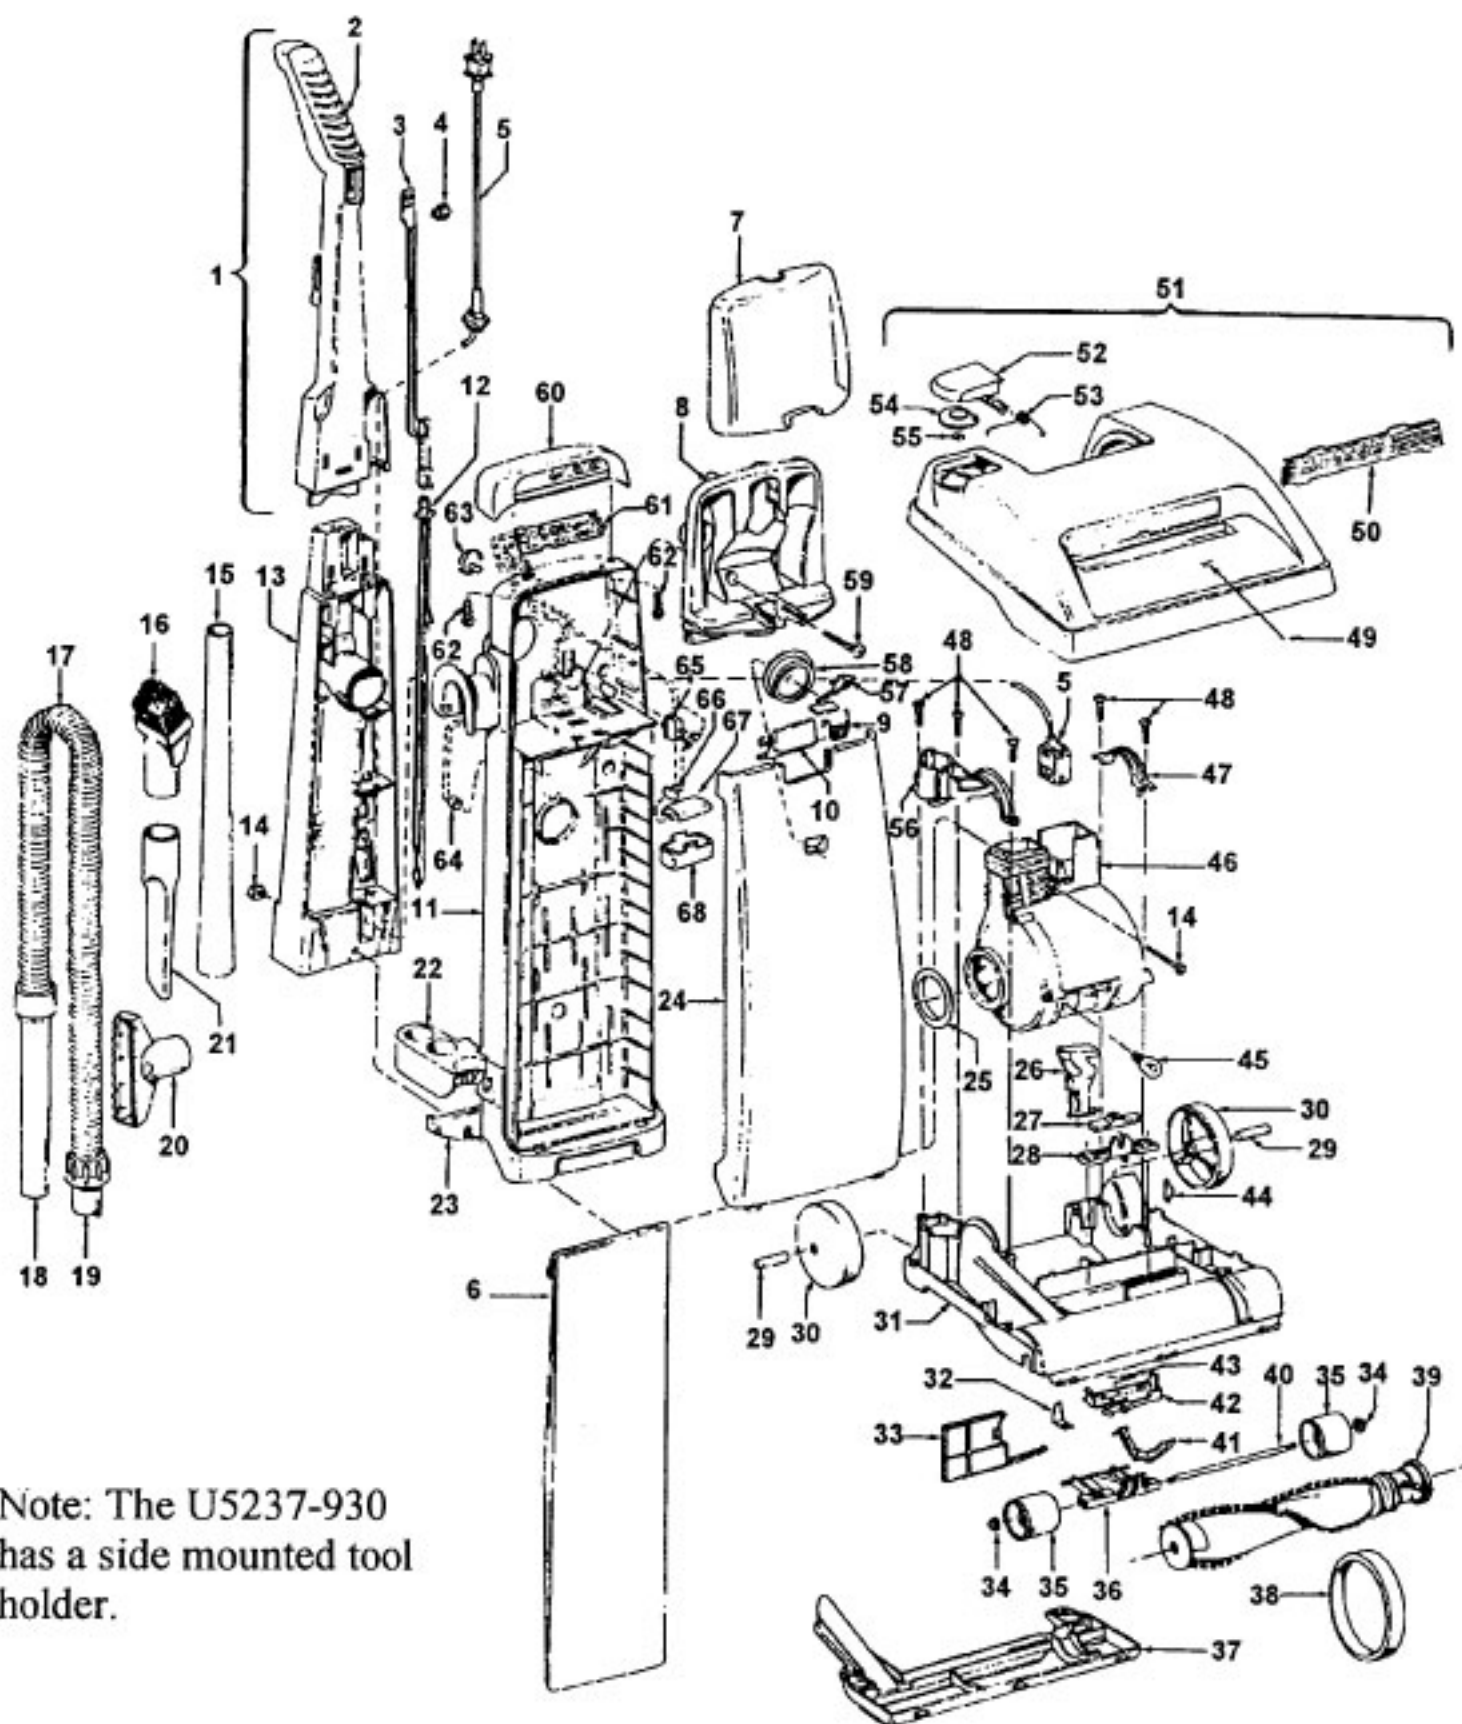

Dirt Finder
Constellation Dirt Finder
TurboPOWER

Model U5231-930
Model U5233-930
Model U5235-930, U5237-930

Note: The U5237-930
has a side mounted tool
holder.

**Dirt Finder
Constellation Dirt Finder
TurboPOWER**

**Model U5231-930
Model U5233-930
Model U5235-930, U5237-930**

Ref. No.	Part No.	Description
1	48663204	Upper Handle Assembly - ABE (Incl. Items 2,3,4)
2	37911078	Handle Cap - ABE
3	N/A	Switch Rod - Upper
4	N/A	Switch Button
5	46388027	Attachment Cord Assem. -AG-31".
6	4010100Z	Throw-Away Bag (3 Pk.)
7	37257147	Tool Door- AAN
8	36433125	Tool Holder- ABE
9	38355008	Spring
	38355009	Spring - U5237-930
10	36151013	Bag Door Latch - ABE
11	42253181	Hard Bag Assem. -ABE (Incl. It. 22)
	37254087	Hard Bag Assem. - U5237-930
12	38458046	Switch Rod - Lower -ABE
13	39464025	Lower Handle - ABE
	48669017	Lower Handle Assem. - U5237-930
14	40201085	Handle Hardware Assembly
15	38634078	Extension Tube
16	43414146	Dusting Brush Assembly - ABR
	43414145	dusting brush Assem. - AG - U5235-930, U5237-930
17	43434024	Hose Comp. - AB/AG
	43434035	Hose Comp. - ABX/AG - U5237-930
18	32286025	Hose Adapter - Long - AG
	32288011	Hose Adaptor - AG - U5237-930
19	32377005	Hose Connector - AG
20	38614036	Furniture Nozzle - ABR
	38614029	furniture nozzle - AG- U5235-930, U5237-930
21	38617026	Crevice Tool - ABR
	38617024	crevice tool - AG - u5235-930, U5237-930
22	36433113	Lower Hose Support - ABE
23	36425081	Bag Hsg Bracket-ABE
24	37257215	Bag Hsg Door - ABY - U5231-930 (Incl. It. 9, 10)
	37257218	Bag Housing Door - ABR - U5233-930 (incl. It. 9, 10)
	37257024	Bag housing door - AG - U5235-930 (incl. It. 9, 10)
	37257227	Bag Housing Door - AG - U5237-930 (Incl. It. 9, 10)
25	38784016	Seal - AG
26	38458022	Handle Release Lever-AG
27	38567014	Indicator Knob - U5231-930 U5235-930, U5237-930
	38567025	Indicator Knob - ABR - U5233-930
28	38567009	Cam Actuator - AG
29	31523012	Wheel Shaft - AY (2)
30	38522011	Wheel - Rear-AG (2)
31	42242266	Main Body Assem. - AG (Incl. Items 26,29,30,44)
32	34572002	Cam Actuator Spring - FW
33	38718005	Valve Gate- BZ
34	36131056	Wheel Retainer- AG (2)
35	43248059	Wheel -AG - (2)
36	43248059	Front Wheel Assem. (Incl. It. 35, 40, 41)
37	37245108	Bottom Plate - AG

Ref. No.	Part No.	Description
38	38528040	Belt
39	48414081	Agitator Assembly Complete - AG (P-204)
40	32563012	Wheel Shaft -AY (Use 43248059
41	38452089	Lever (Use wheel assem. 43248059)
42	38563013	Nozzle Height Adv. Cam - BZ
43	38351012	Spring - FW
44	13261 AY	Rug Nozzle Rib Shoe
45	27313101	Dirt Finder Lamp
46	43576142	Motor Assembly Comp. -(P-202)
47	36131090	Motor Retainer Cap -L.H.- ABE
48	21447217	Screw - Self Tapping - AY (5)
49	51669070	Hood Nameplate - U5233-930, U5231-930
	51669071	hood nameplate - u5235-930, U5237-930
50	39383097	Dirt Finder Lens BZ
51	42252387	Hood Assem. - ABY - U5231-930
	42252364	Hood Assem. - ABR - U5233-930
	42252a04	hood Assem. -AG- U5235-930, U5237-930
52	37257175	Air Intake Door Assembly - ABE
53	38351011	Spring
54	38784056	Seal - AG
55	21362006	Speed Nut
56	38613029	Air Intake -AG
57	51151004	Indicator Flag - BZ
58	38733002	Bag Check Diaphragm
59	21447220	Screw
60	37943019	Housing - ABE
	37943025	Housing - ABE - U5237-930
61	46851029	Printed Circuit Board Assembly
	46851030	Printed Circuit Board Assem. - U5237-930
62	21447217	Screw
63	27479307	Cable Tie
64	47823001	Microphone Connector Assem.
65	28161063	Switch
66	46515011	Battery Connector Assem.
67	N/A	9 Volt Battery
68	37248010	Battery Cover
	37248011	Battery Cover

Items not illustrated

3944201P	Cord Wrap
43414142	floor brush Assem. - u5235-930
41426113	Tool Holder Door Assem. - U5237-930
27352030	Snap in lens - red
27352031	snap in lens - green

packaging Material