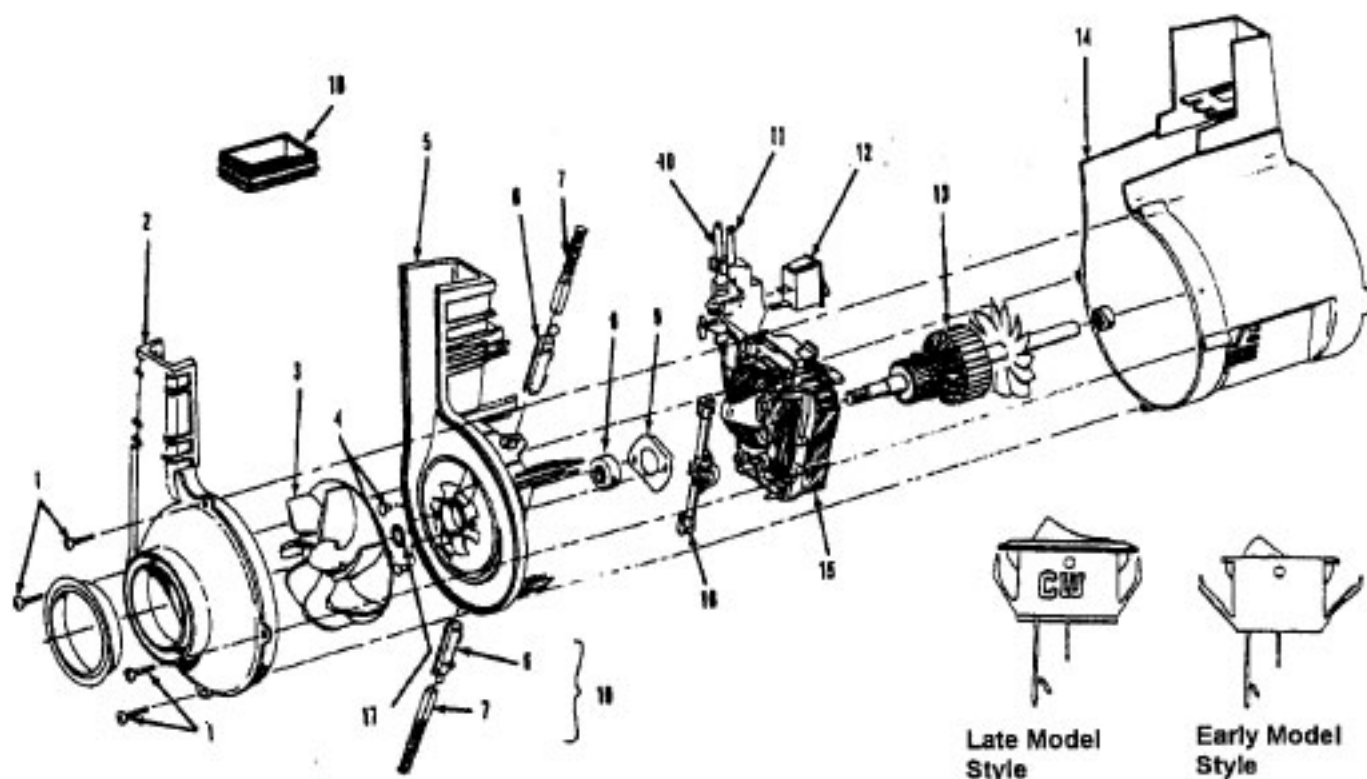

Ref. No.	Part No.	Description
	43576142	Motor Assem. Comp.
	43576181	Motor Assem. Comp. (Replaced by 43576204)
1	214793DA	Screw-Self Tapping (4)
2	38736033	Fan Chamber
3	38755030	Fan
4	N/A	Rivet - Semi Tubular (2)
5	N/A	Motor Housing Assem.
6	N/A	Motor Brush Holder (2)
7	N/A	Motor Brush Assem. (2)
8	N/A	Bearing
9	N/A	Bearing Retainer
10	36914004	Switch Bus Bar
11	39116005	Attachment Terminal
12	28218043	Switch Assem. - Early Models (Prior to 5/96)
	28161062	Switch Assem. - Late Models (After 5/96)
13	N/A	Armature/Bearing Assem.
14	37194046	Motor End Cap Assem. - MW
15	N/A	Field Assem.
16	N/A	Lamp Holder Assem.
17	21312793	Washer
18	38783020	Duct Seal
19	41311016	Motor Brush Holder Assem.

ITEMS NOT ILLUSTRATED

38781013	Duct Seal (8 1/2" Long adhesive backed foam seal used on early models in place of item 18)
54821001	Tape (Roll)