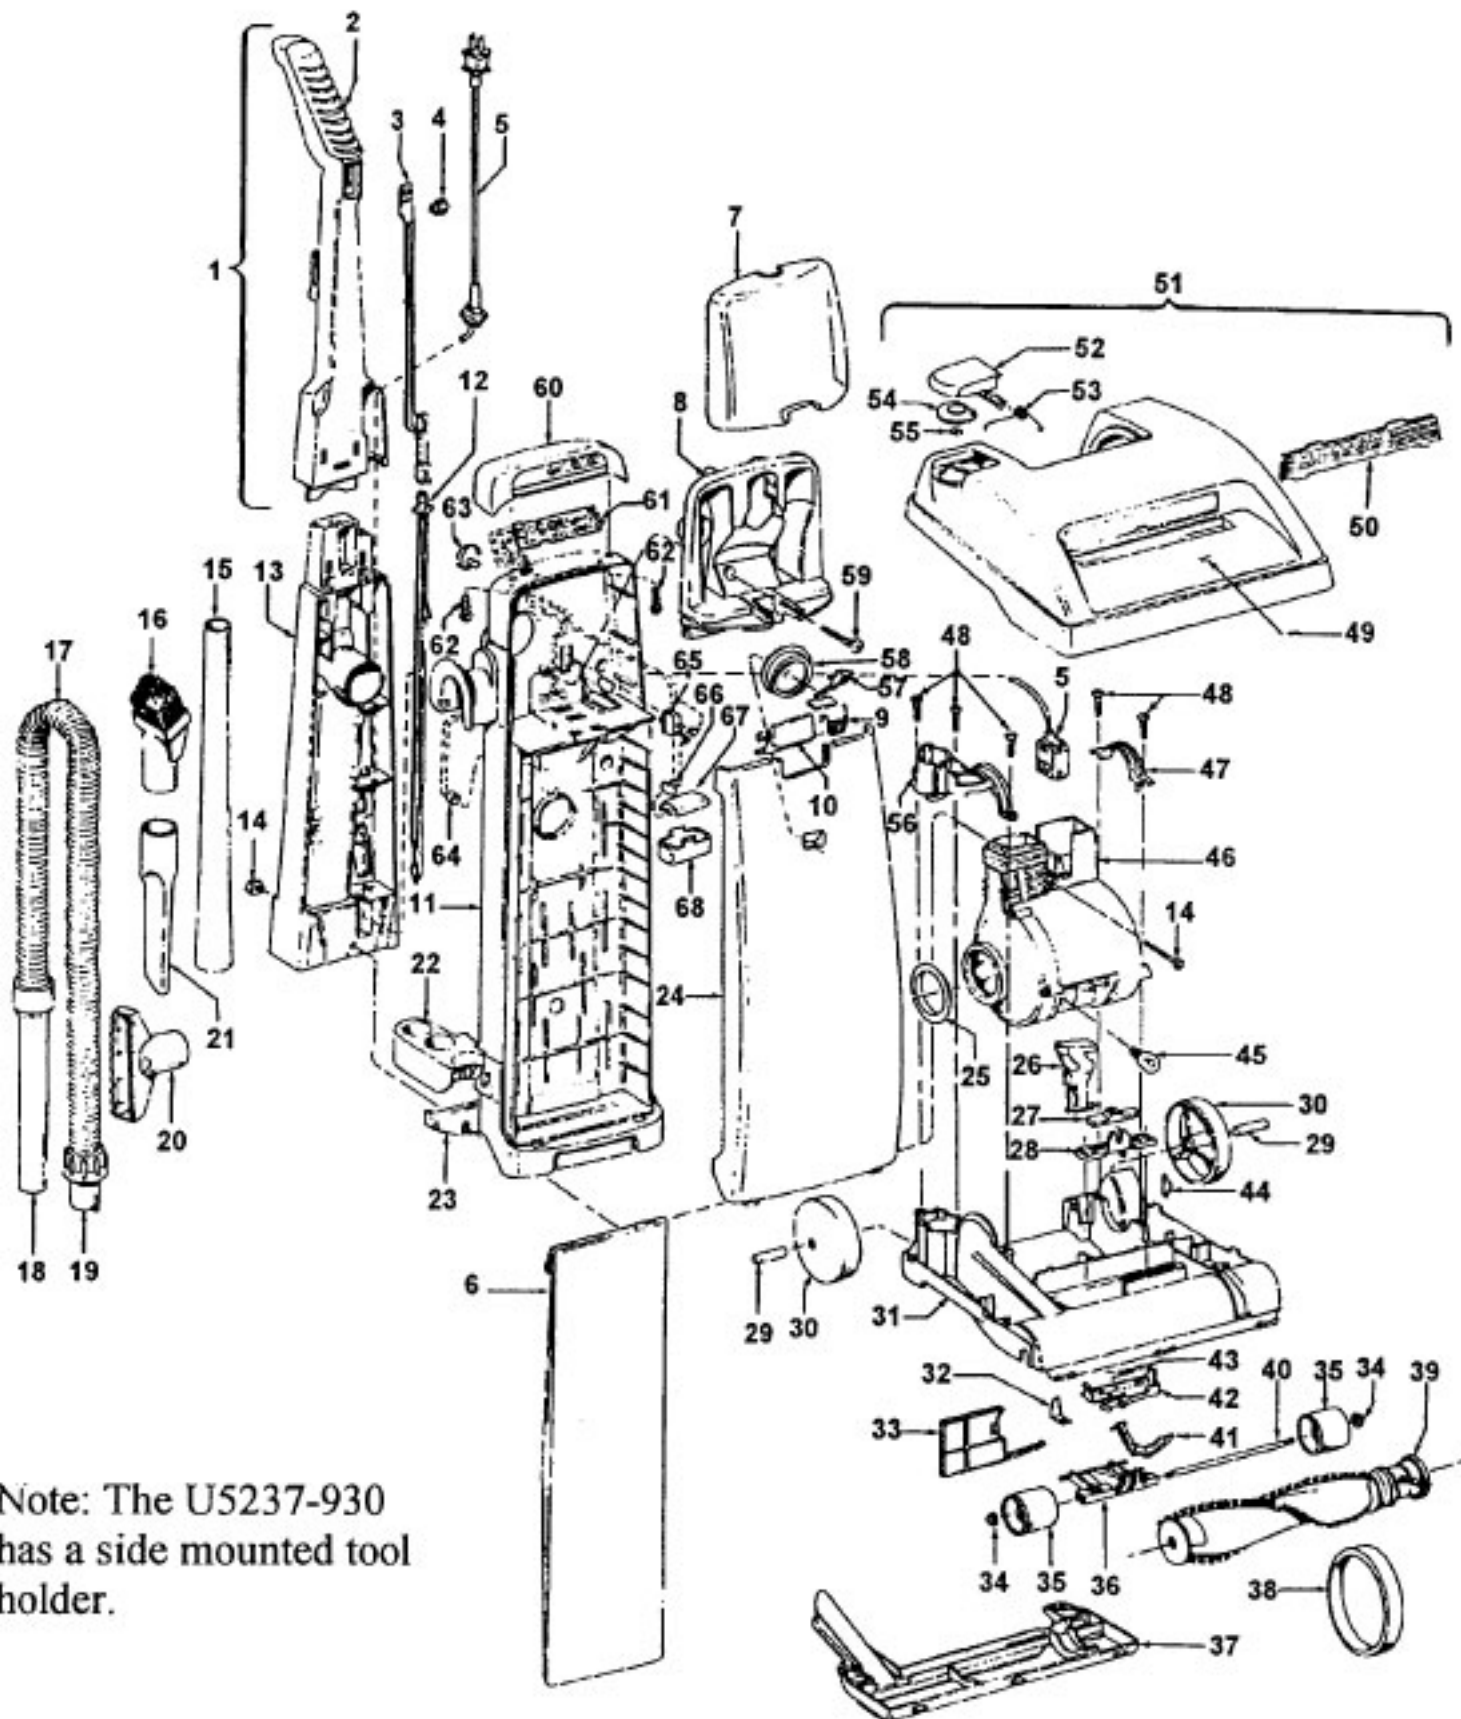

Dirt Finder
Constellation Dirt Finder
TurboPOWER

Model U5231-930
Model U5233-930
Model U5235-930, U5237-930

Note: The U5237-930
has a side mounted tool
holder.

**Dirt Finder
Constellation Dirt Finder
TurboPOWER**

**Model U5231-930
Model U5233-930
Model U5235-930, U5237-930**

Ref. No.	Part No.	Description
1	48663204	Upper Handle Assembly - ABE (Incl. Items 2,3,4)
2	37911078	Handle Cap - ABE
3	N/A	Switch Rod - Upper
4	N/A	Switch Button
5	46388027	Attachment Cord Assem. -AG-31".
6	4010100Z	Throw-Away Bag (3 Pk.)
7	37257147	Tool Door- AAN
8	36433125	Tool Holder- ABE
9	38355008	Spring
	38355009	Spring - U5237-930
10	36151013	Bag Door Latch - ABE
11	42253181	Hard Bag Assem. -ABE (Incl. It. 22)
	37254087	Hard Bag Assem. - U5237-930
12	38458046	Switch Rod - Lower -ABE
13	39464025	Lower Handle - ABE
	48669017	Lower Handle Assem. - U5237-930
14	40201085	Handle Hardware Assembly
15	38634078	Extension Tube
16	43414146	Dusting Brush Assembly - ABR
	43414145	dusting brush Assem. - AG - U5235-930, U5237-930
17	43434024	Hose Comp. - AB/AG
	43434035	Hose Comp. - ABX/AG - U5237-930
18	32286025	Hose Adapter - Long - AG
	32288011	Hose Adaptor - AG - U5237-930
19	32377005	Hose Connector - AG
20	38614036	Furniture Nozzle - ABR
	38614029	furniture nozzle - AG- U5235-930, U5237-930
21	38617026	Crevice Tool - ABR
	38617024	crevice tool - AG - u5235-930, U5237-930
22	36433113	Lower Hose Support - ABE
23	36425081	Bag Hsg Bracket-ABE
24	37257215	Bag Hsg Door - ABY - U5231-930 (Incl. It. 9, 10)
	37257218	Bag Housing Door - ABR - U5233-930 (incl. It. 9, 10)
	37257024	Bag housing door - AG - U5235-930 (incl. It. 9, 10)
	37257227	Bag Housing Door - AG - U5237-930 (Incl. It. 9, 10)
25	38784016	Seal - AG
26	38458022	Handle Release Lever-AG
27	38567014	Indicator Knob - U5231-930 U5235-930, U5237-930
	38567025	Indicator Knob - ABR - U5233-930
28	38567009	Cam Actuator - AG
29	31523012	Wheel Shaft - AY (2)
30	38522011	Wheel - Rear-AG (2)
31	42242266	Main Body Assem. - AG (Incl. Items 26,29,30,44)
32	34572002	Cam Actuator Spring - FW
33	38718005	Valve Gate- BZ
34	36131056	Wheel Retainer- AG (2)
35	43248059	Wheel -AG - (2)
36	43248059	Front Wheel Assem. (Incl. It. 35, 40, 41)
37	37245108	Bottom Plate - AG

Ref. No.	Part No.	Description
38	38528040	Belt
39	48414081	Agitator Assembly Complete - AG (P-204)
40	32563012	Wheel Shaft -AY (Use 43248059
41	38452089	Lever (Use wheel assem. 43248059)
42	38563013	Nozzle Height Adv. Cam - BZ
43	38351012	Spring - FW
44	13261 AY	Rug Nozzle Rib Shoe
45	27313101	Dirt Finder Lamp
46	43576142	Motor Assembly Comp. -(P-202)
47	36131090	Motor Retainer Cap -L.H.- ABE
48	21447217	Screw - Self Tapping - AY (5)
49	51669070	Hood Nameplate - U5233-930, U5231-930
	51669071	hood nameplate - u5235-930, U5237-930
50	39383097	Dirt Finder Lens BZ
51	42252387	Hood Assem. - ABY - U5231-930
	42252364	Hood Assem. - ABR - U5233-930
	42252a04	hood Assem. -AG- U5235-930, U5237-930
52	37257175	Air Intake Door Assembly - ABE
53	38351011	Spring
54	38784056	Seal - AG
55	21362006	Speed Nut
56	38613029	Air Intake -AG
57	51151004	Indicator Flag - BZ
58	38733002	Bag Check Diaphragm
59	21447220	Screw
60	37943019	Housing - ABE
	37943025	Housing - ABE - U5237-930
61	46851029	Printed Circuit Board Assembly
	46851030	Printed Circuit Board Assem. - U5237-930
62	21447217	Screw
63	27479307	Cable Tie
64	47823001	Microphone Connector Assem.
65	28161063	Switch
66	46515011	Battery Connector Assem.
67	N/A	9 Volt Battery
68	37248010	Battery Cover
	37248011	Battery Cover

Items not illustrated

3944201P	Cord Wrap
43414142	floor brush Assem. - u5235-930
41426113	Tool Holder Door Assem. - U5237-930
27352030	Snap in lens - red
27352031	snap in lens - green

packaging Material