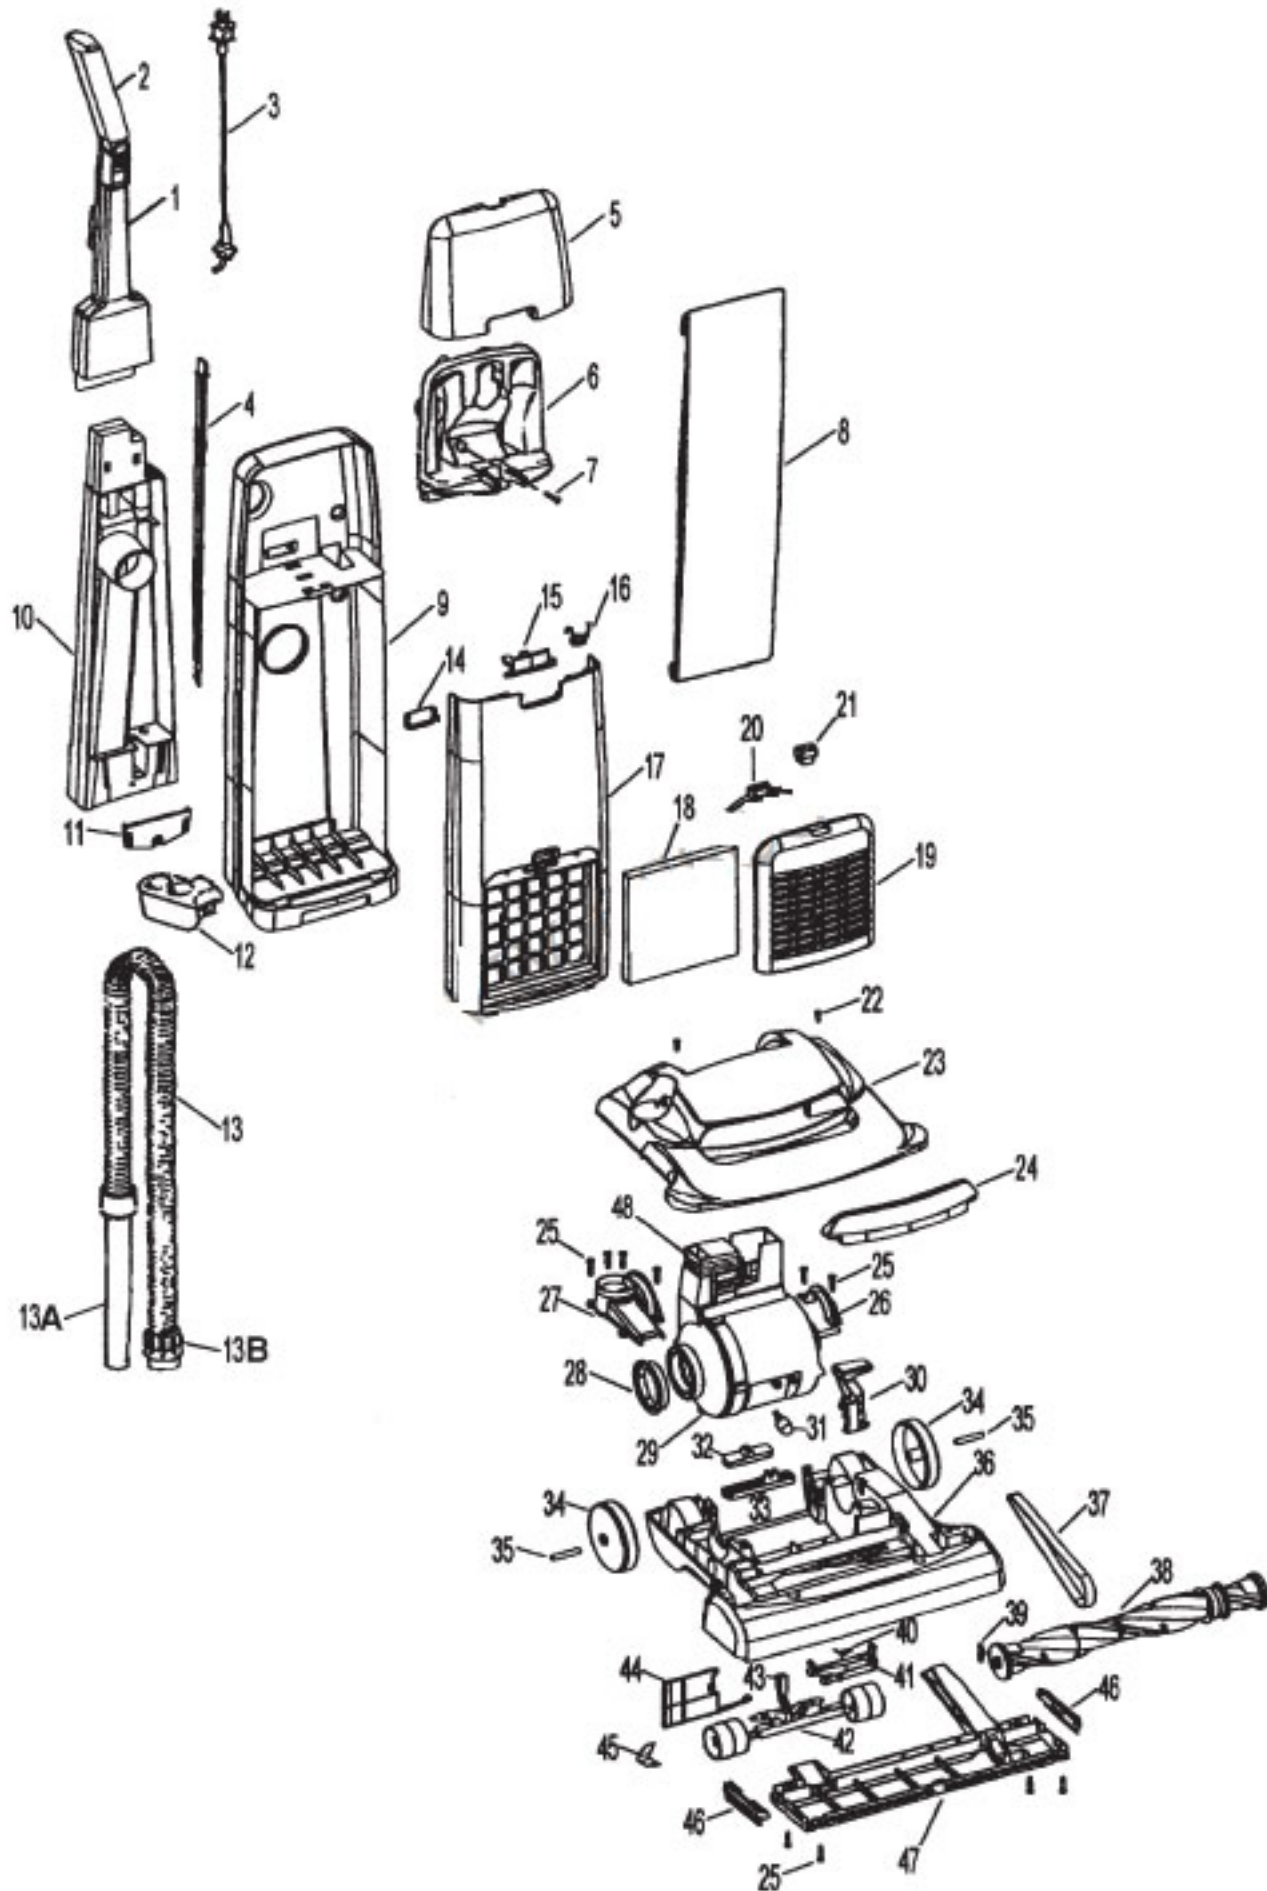

----- Manual continues below part list -----

Available Replacement Parts for HOOVER U5243-960

H-4010100Z	BAG OEM HOOVER 3 PACK
H-38528040	BELT VACUUM HOOVER OEM (1 PACK)
HR-2015	ROLLER BRUSH ASSY
K-109289	BULB

HOOVER Original

POWERMAX, BREATHE EASY, TURBOPOWER

Models U5242-900, U5242-980, U5243-960, U5244-930, U5248-930, U5250-930, U5251-930, U5252-980, U5253-900, U5255-900, U5253-980, U5264-930

Original **HOOVER**