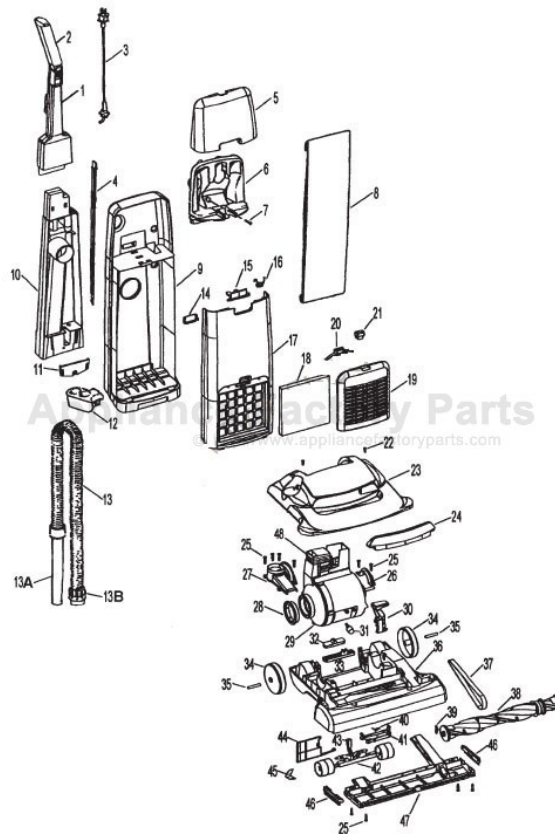

This Owner's Manual is provided and hosted by Appliance Factory Parts.

HOOVER U5243-960 Owner's Manual

[Shop genuine replacement parts for HOOVER
U5243-960](#)

[Find Your HOOVER Vacuum Cleaner Parts - Select From 1456 Models](#)

----- Manual continues below part list -----

Available Replacement Parts for HOOVER U5243-960

H-4010100Z	BAG OEM HOOVER 3 PACK
H-38528040	BELT VACUUM HOOVER OEM (1 PACK)
HR-2015	ROLLER BRUSH ASSY
K-109289	BULB