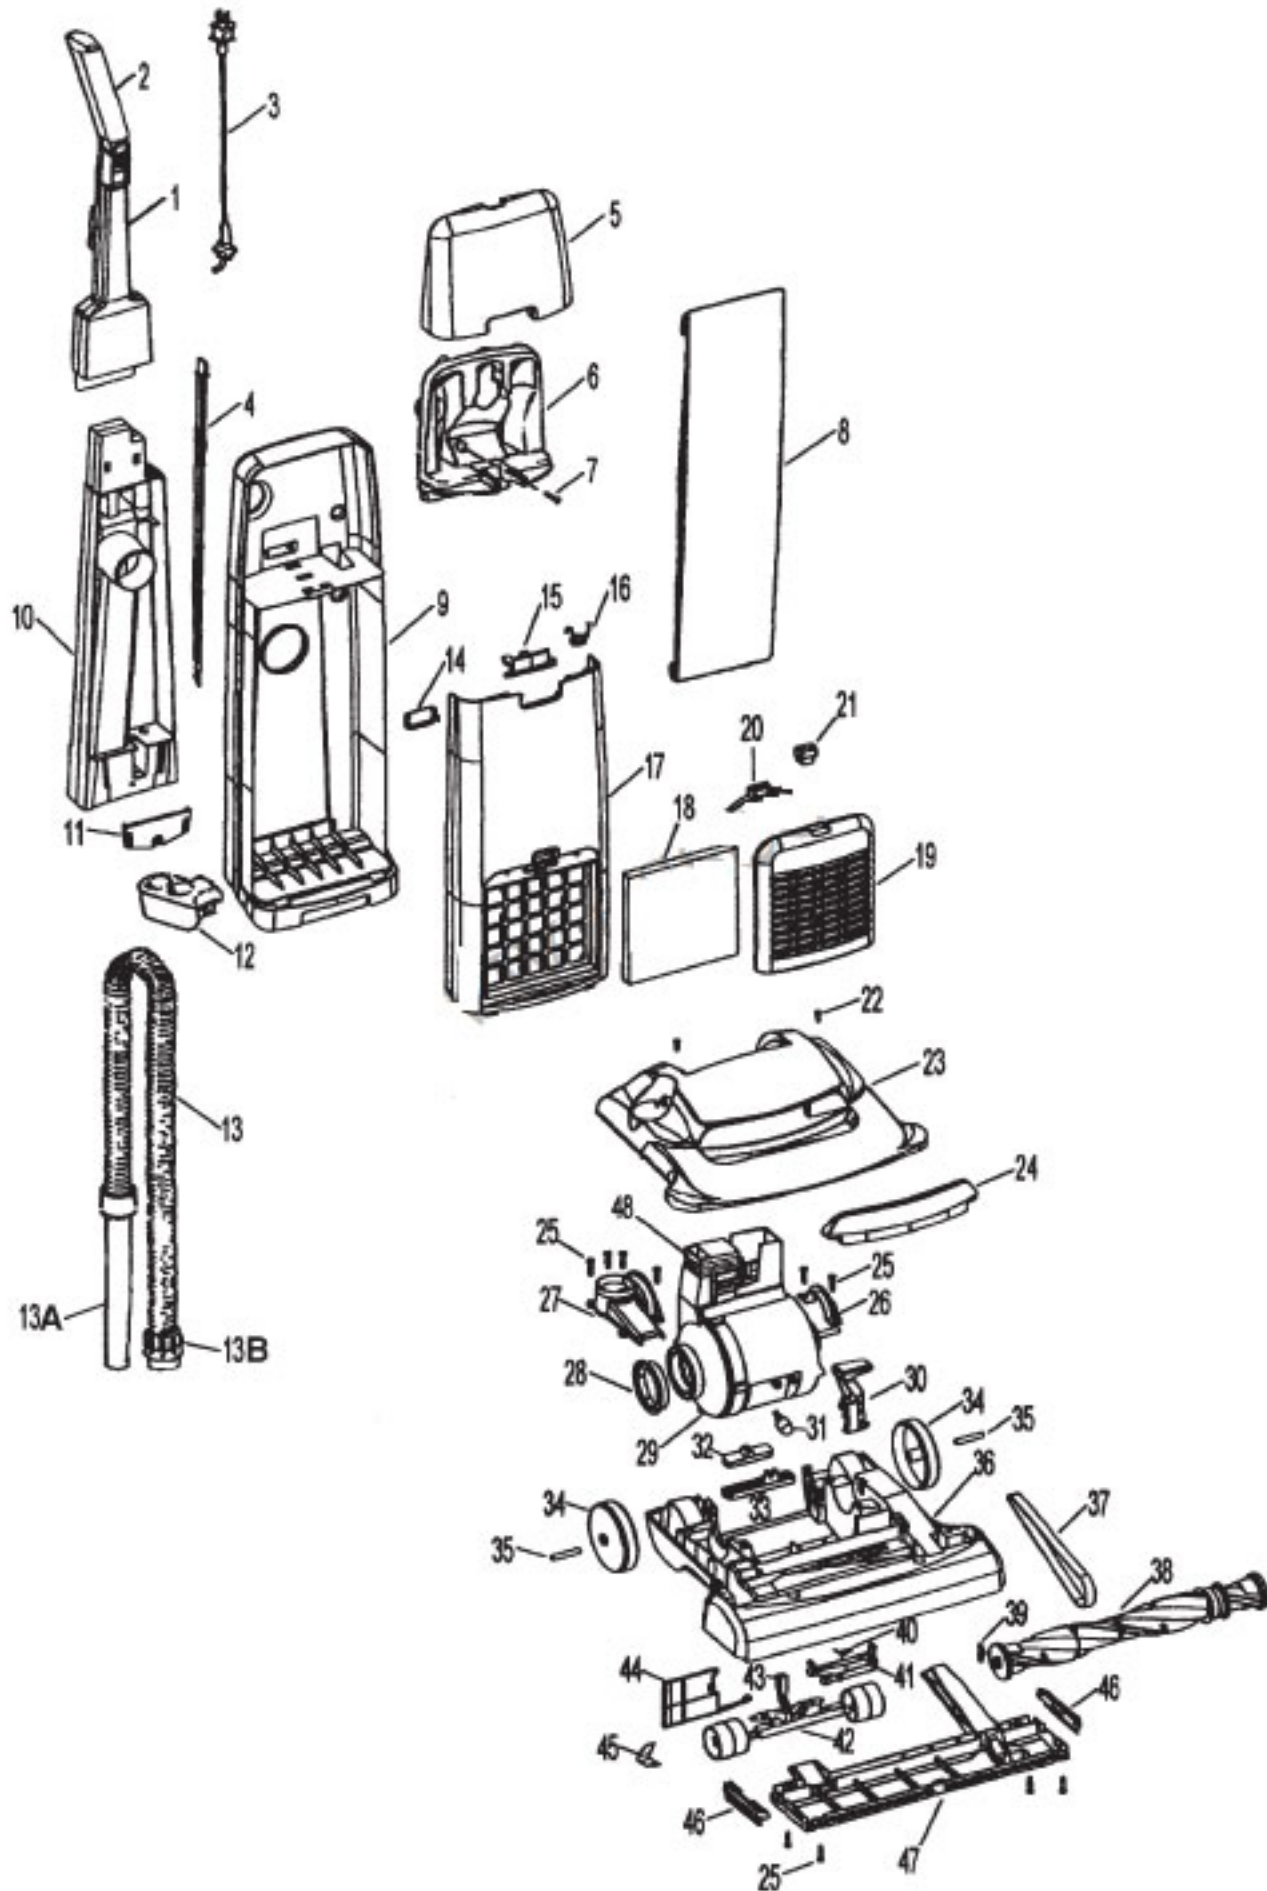

----- Manual continues below part list -----

Available Replacement Parts for HOOVER U5242-900

H-4010100Z	BAG OEM HOOVER 3 PACK
H-38528040	BELT VACUUM HOOVER OEM (1 PACK)
HR-2015	ROLLER BRUSH ASSY
K-109289	BULB

HOOVER Original

POWERMAX, BREATHE EASY, TURBOPOWER

Models U5242-900, U5242-980, U5243-960, U5244-930, U5248-930, U5250-930, U5251-930, U5252-980, U5253-900, U5255-900, U5253-980, U5264-930

Original **HOOVER**