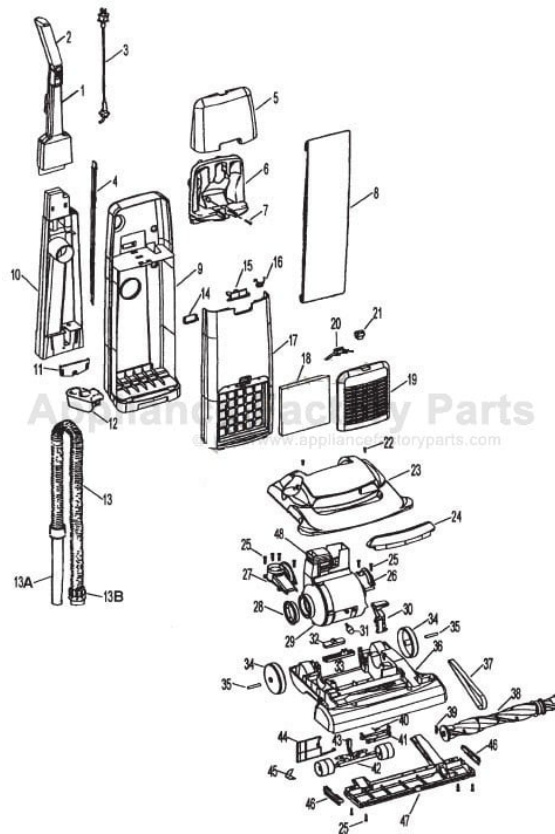

This Owner's Manual is provided and hosted by Appliance Factory Parts.

HOOVER U5242-900 Owner's Manual

[Shop genuine replacement parts for HOOVER
U5242-900](#)

[Find Your HOOVER Vacuum Cleaner Parts - Select From 1456 Models](#)

----- Manual continues below part list -----

Available Replacement Parts for HOOVER U5242-900

H-4010100Z	BAG OEM HOOVER 3 PACK
H-38528040	BELT VACUUM HOOVER OEM (1 PACK)
HR-2015	ROLLER BRUSH ASSY
K-109289	BULB