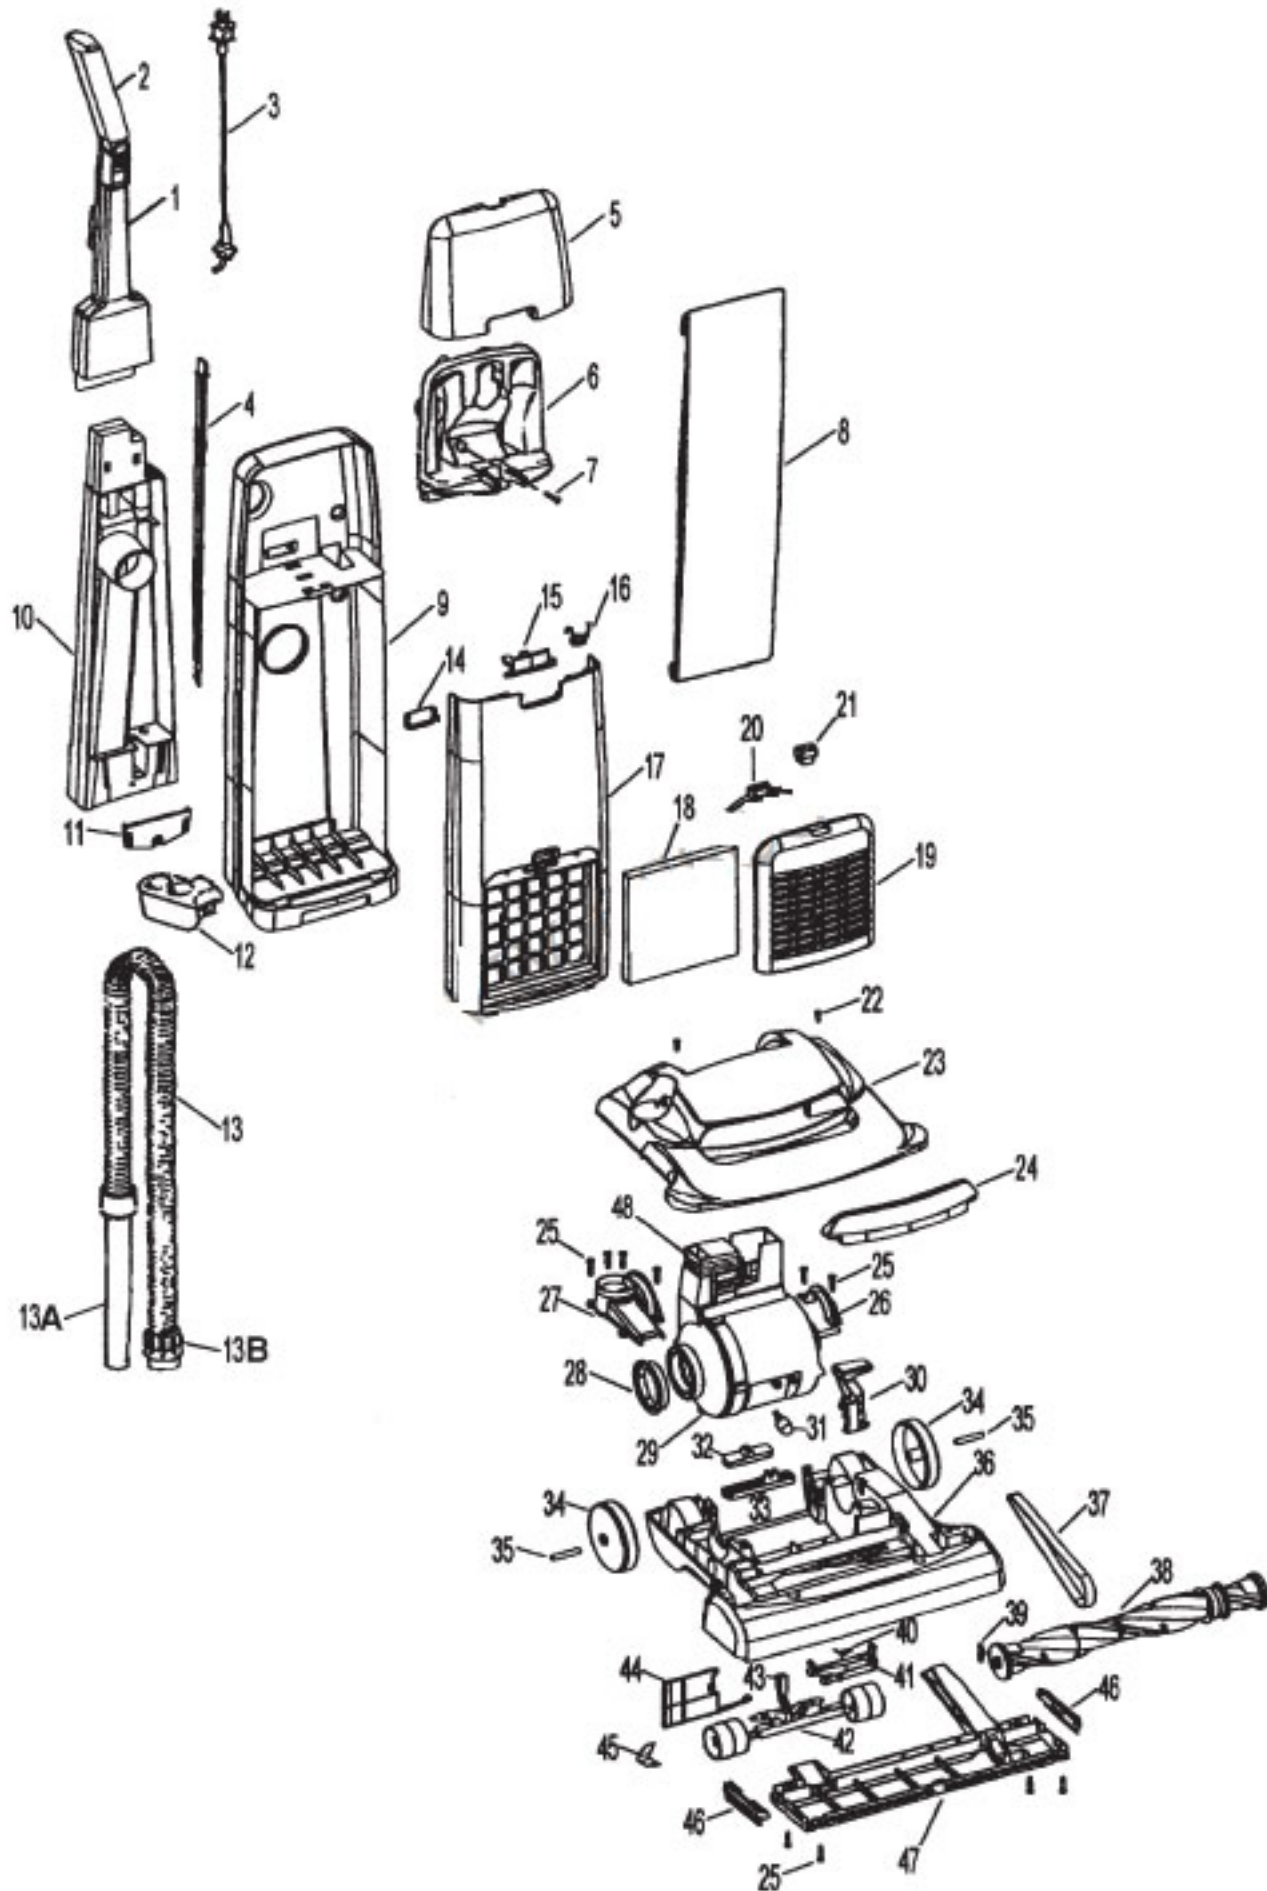

# HOOVER U5242-980 Owner's Manual

[Shop genuine replacement parts for HOOVER  
U5242-980](#)

[Find Your HOOVER Vacuum Cleaner Parts - Select From 1456 Models](#)

----- Manual continues below part list -----

## Available Replacement Parts for HOOVER U5242-980

<a href="#">H-4010100Z</a>	BAG OEM HOOVER 3 PACK
<a href="#">H-38528040</a>	BELT VACUUM HOOVER OEM (1 PACK)
<a href="#">HR-2015</a>	ROLLER BRUSH ASSY
<a href="#">K-109289</a>	BULB

# HOOVER Original

POWERMAX, BREATHE EASY, TURBOPOWER

Models U5242-900, U5242-980, U5243-960, U5244-930, U5248-930, U5250-930, U5251-930, U5252-980, U5253-900, U5255-900, U5253-980, U5264-930