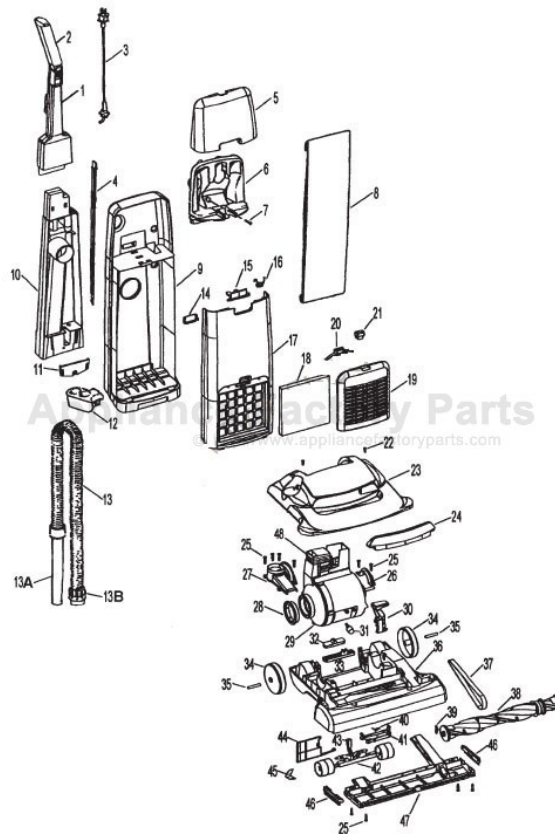

# HOOVER U5242-980 Owner's Manual

[Shop genuine replacement parts for HOOVER  
U5242-980](#)

[Find Your HOOVER Vacuum Cleaner Parts - Select From 1456 Models](#)

----- Manual continues below part list -----

## Available Replacement Parts for HOOVER U5242-980

<a href="#">H-4010100Z</a>	BAG OEM HOOVER 3 PACK
<a href="#">H-38528040</a>	BELT VACUUM HOOVER OEM (1 PACK)
<a href="#">HR-2015</a>	ROLLER BRUSH ASSY
<a href="#">K-109289</a>	BULB