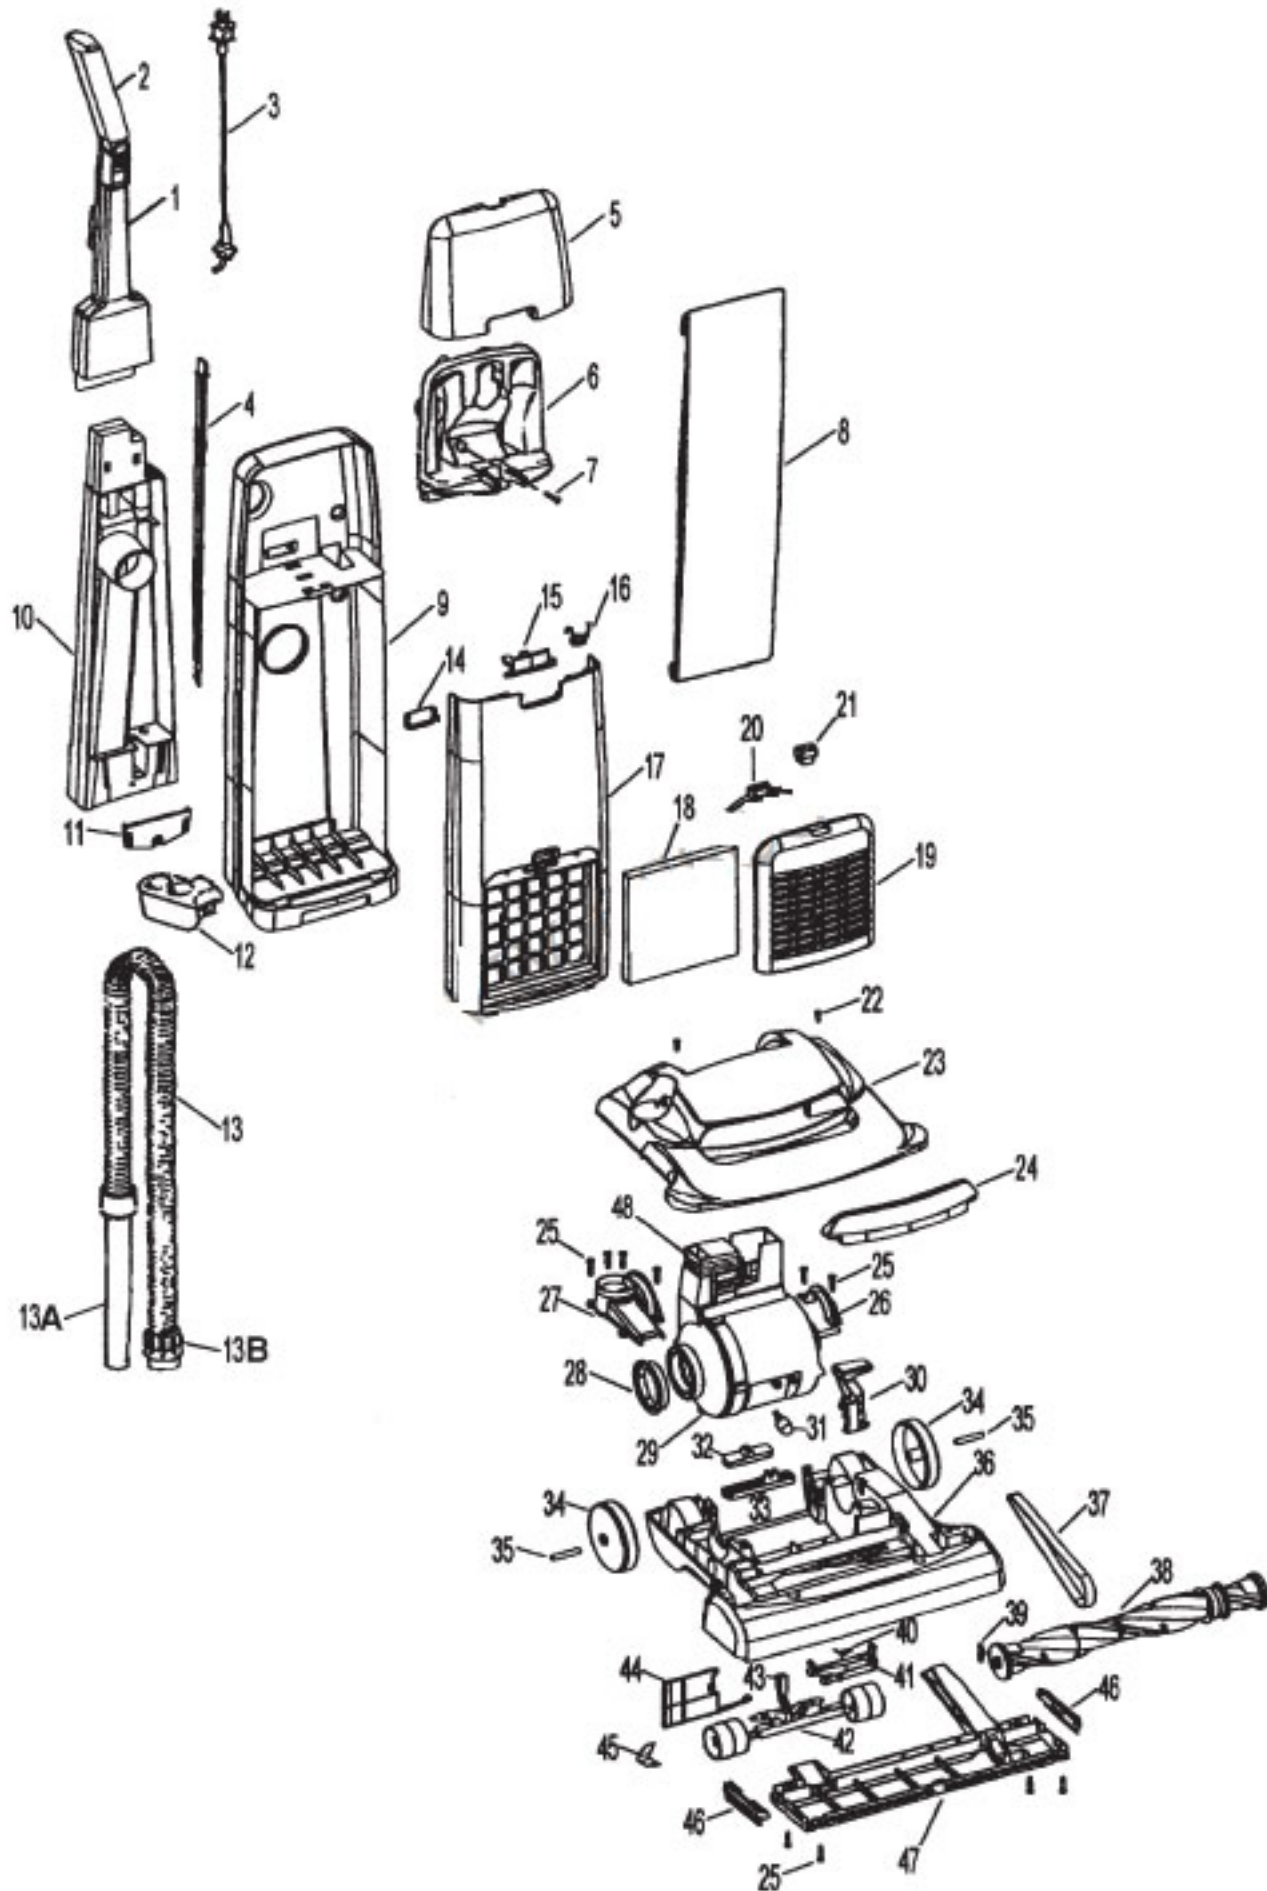

----- Manual continues below part list -----

Available Replacement Parts for HOOVER U5244-930

H-4010100Z	BAG OEM HOOVER 3 PACK
H-38528040	BELT VACUUM HOOVER OEM (1 PACK)
HR-2015	ROLLER BRUSH ASSY
K-109289	BULB

HOOVER Original

POWERMAX, BREATHE EASY, TURBOPOWER

Models U5242-900, U5242-980, U5243-960, U5244-930, U5248-930, U5250-930, U5251-930, U5252-980, U5253-900, U5255-900, U5253-980, U5264-930

Original **HOOVER**