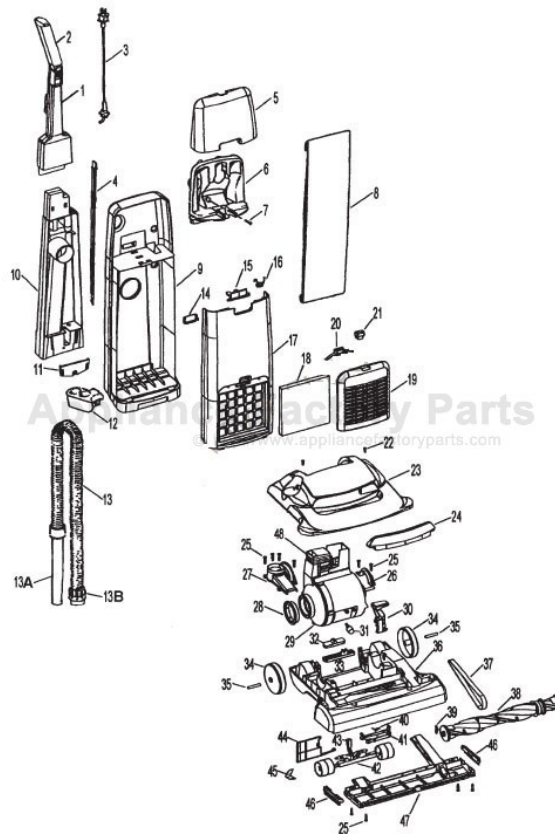

This Owner's Manual is provided and hosted by Appliance Factory Parts.

HOOVER U5244-930 Owner's Manual

[Shop genuine replacement parts for HOOVER
U5244-930](#)

[Find Your HOOVER Vacuum Cleaner Parts - Select From 1456 Models](#)

----- Manual continues below part list -----

Available Replacement Parts for HOOVER U5244-930

H-4010100Z	BAG OEM HOOVER 3 PACK
H-38528040	BELT VACUUM HOOVER OEM (1 PACK)
HR-2015	ROLLER BRUSH ASSY
K-109289	BULB