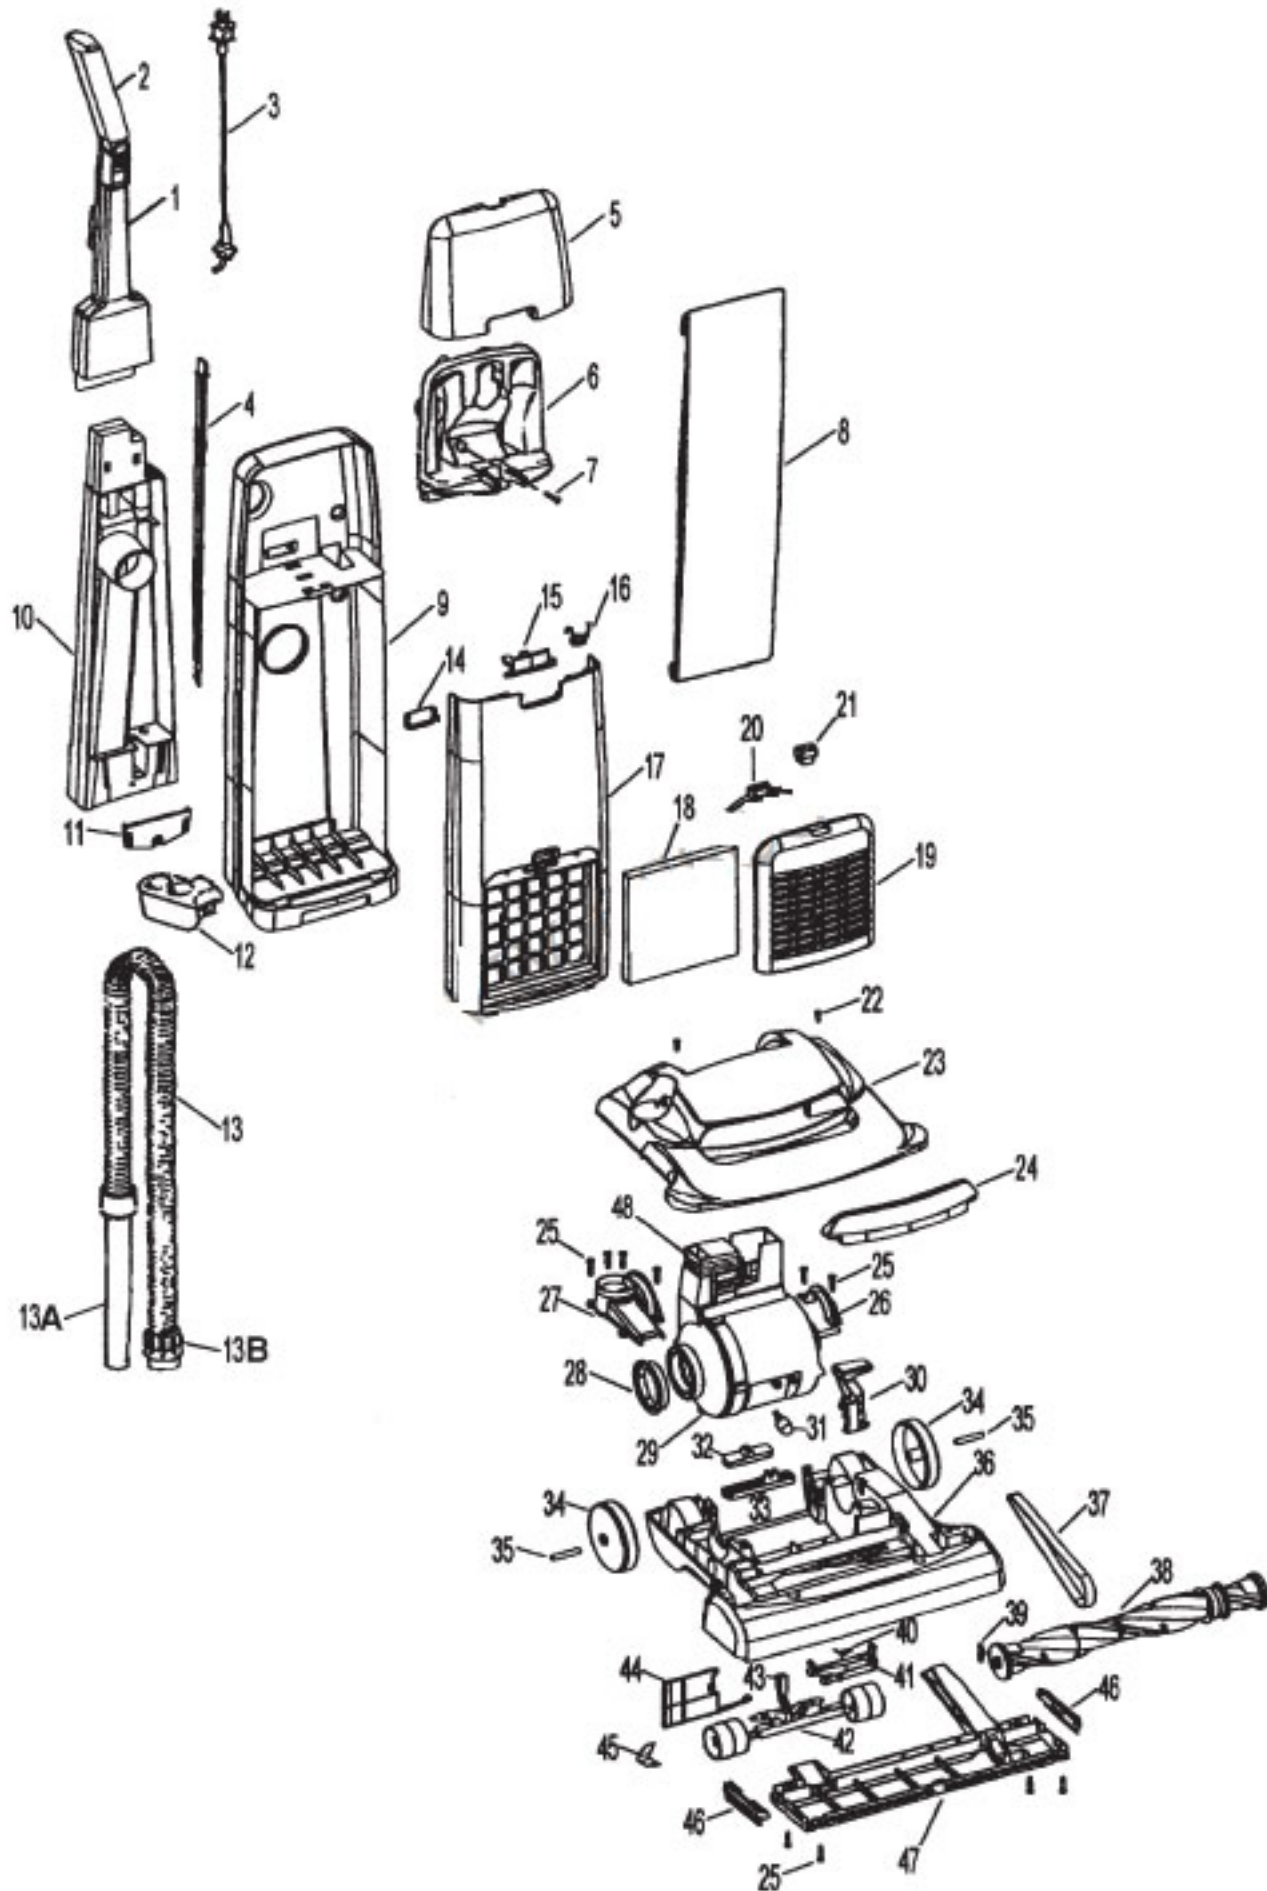

----- Manual continues below part list -----

Available Replacement Parts for HOOVER U5248-930

H-4010100Z	BAG OEM HOOVER 3 PACK
H-38528040	BELT VACUUM HOOVER OEM (1 PACK)
HR-2015	ROLLER BRUSH ASSY
K-109289	BULB

HOOVER Original

POWERMAX, BREATHE EASY, TURBOPOWER

Models U5242-900, U5242-980, U5243-960, U5244-930, U5248-930, U5250-930, U5251-930, U5252-980, U5253-900, U5255-900, U5253-980, U5264-930

Original **HOOVER**