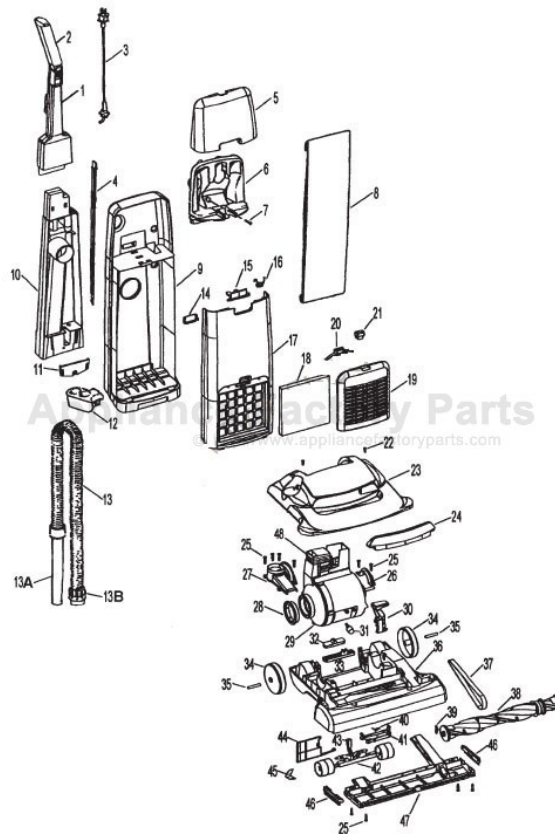

This Owner's Manual is provided and hosted by Appliance Factory Parts.

HOOVER U5248-930 Owner's Manual

[Shop genuine replacement parts for HOOVER
U5248-930](#)

[Find Your HOOVER Vacuum Cleaner Parts - Select From 1456 Models](#)

----- Manual continues below part list -----

Available Replacement Parts for HOOVER U5248-930

H-4010100Z	BAG OEM HOOVER 3 PACK
H-38528040	BELT VACUUM HOOVER OEM (1 PACK)
HR-2015	ROLLER BRUSH ASSY
K-109289	BULB