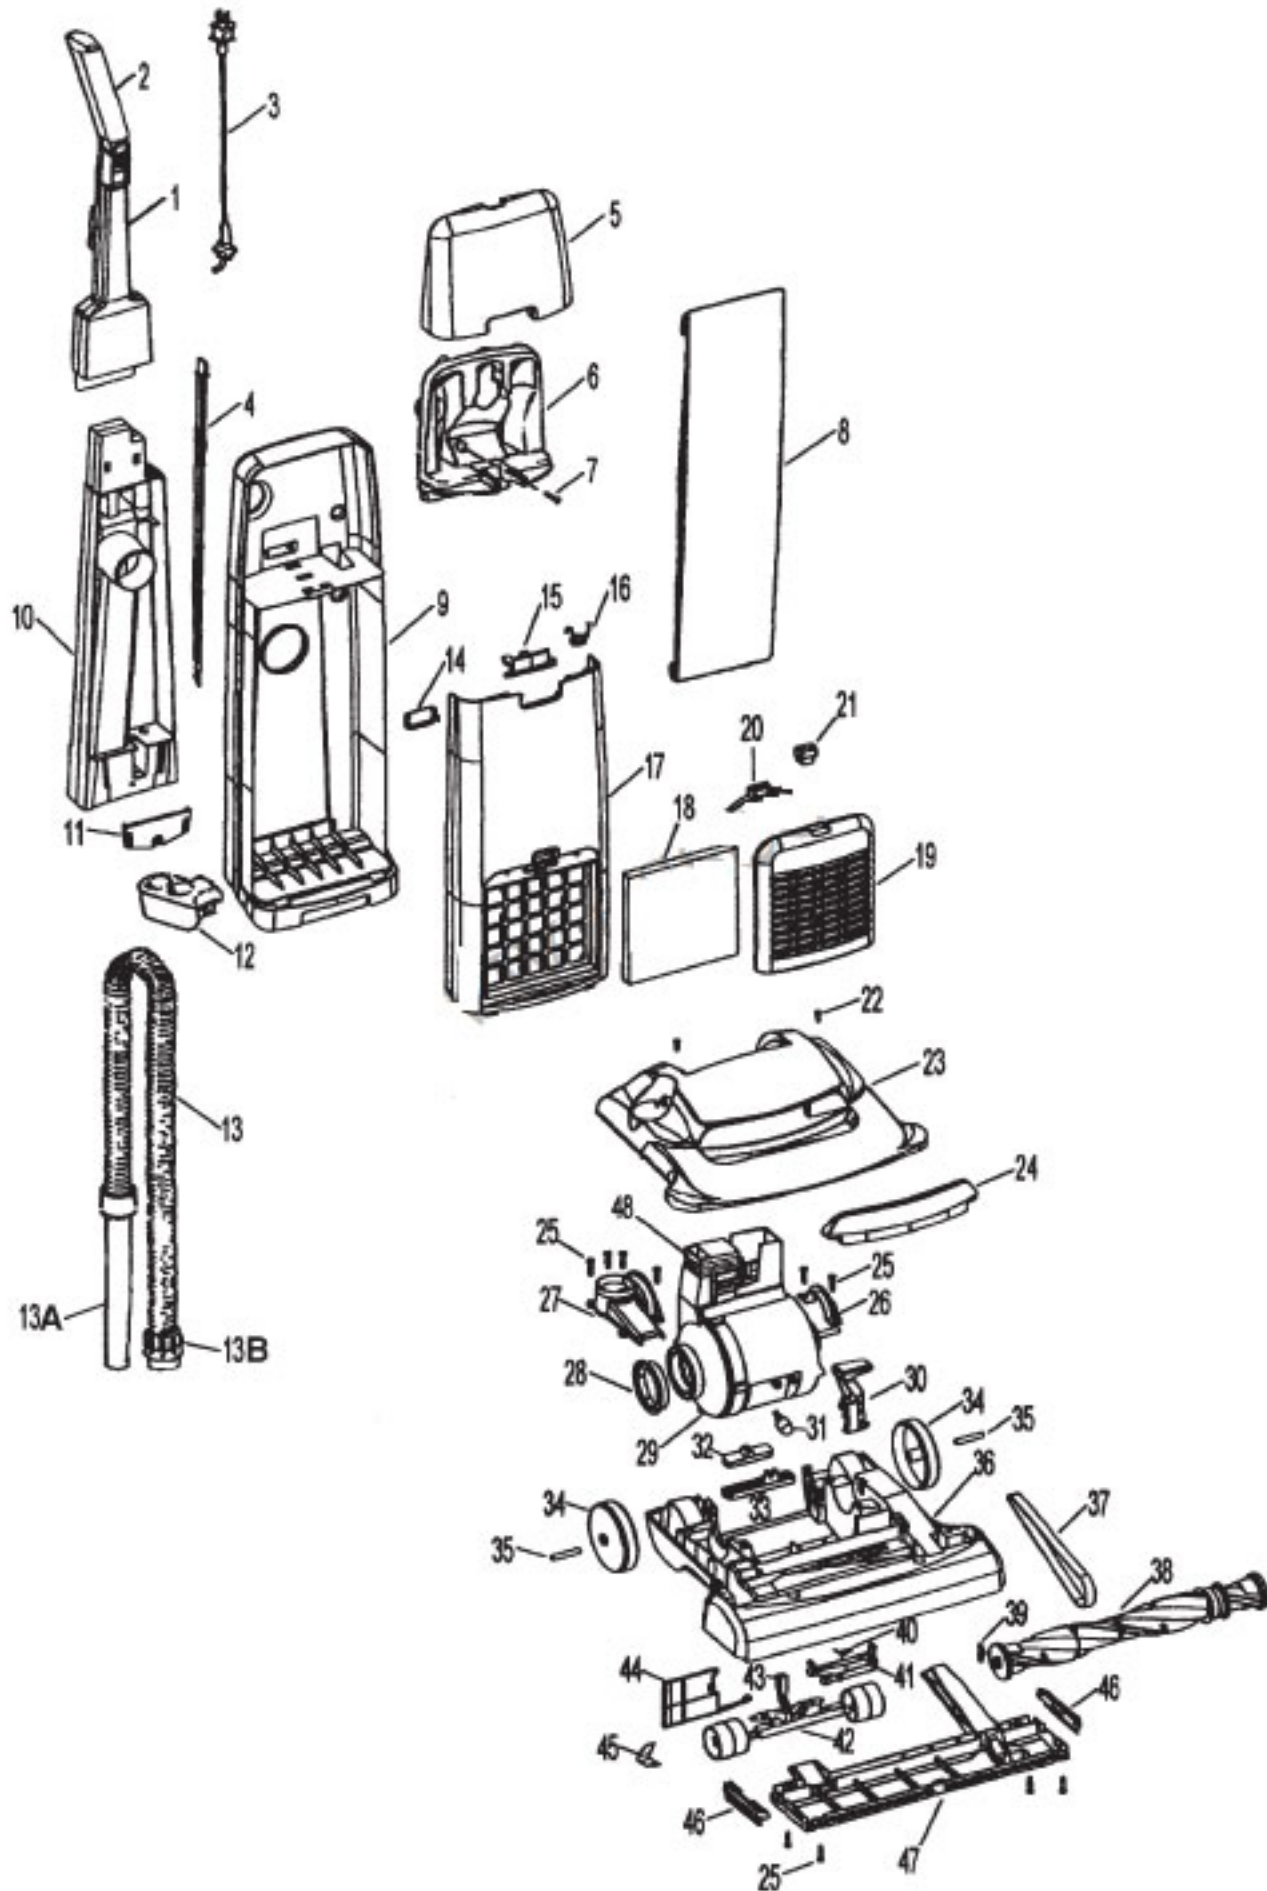

HOOVER Original

POWERMAX, BREATHE EASY, TURBOPOWER

Models U5242-900, U5242-980, U5243-960, U5244-930, U5248-930, U5250-930, U5251-930, U5252-980, U5253-900, U5255-900, U5253-980, U5264-930

Original **HOOVER**

POWERMAX, BREATHE EASY, TURBOPOWER

Models U5242-930, U5243-960, U5244-930, U5248-930, U5250-930, U5251-930, U5252-980, U5253-900, U5255-900, U5253-980, U5264-930