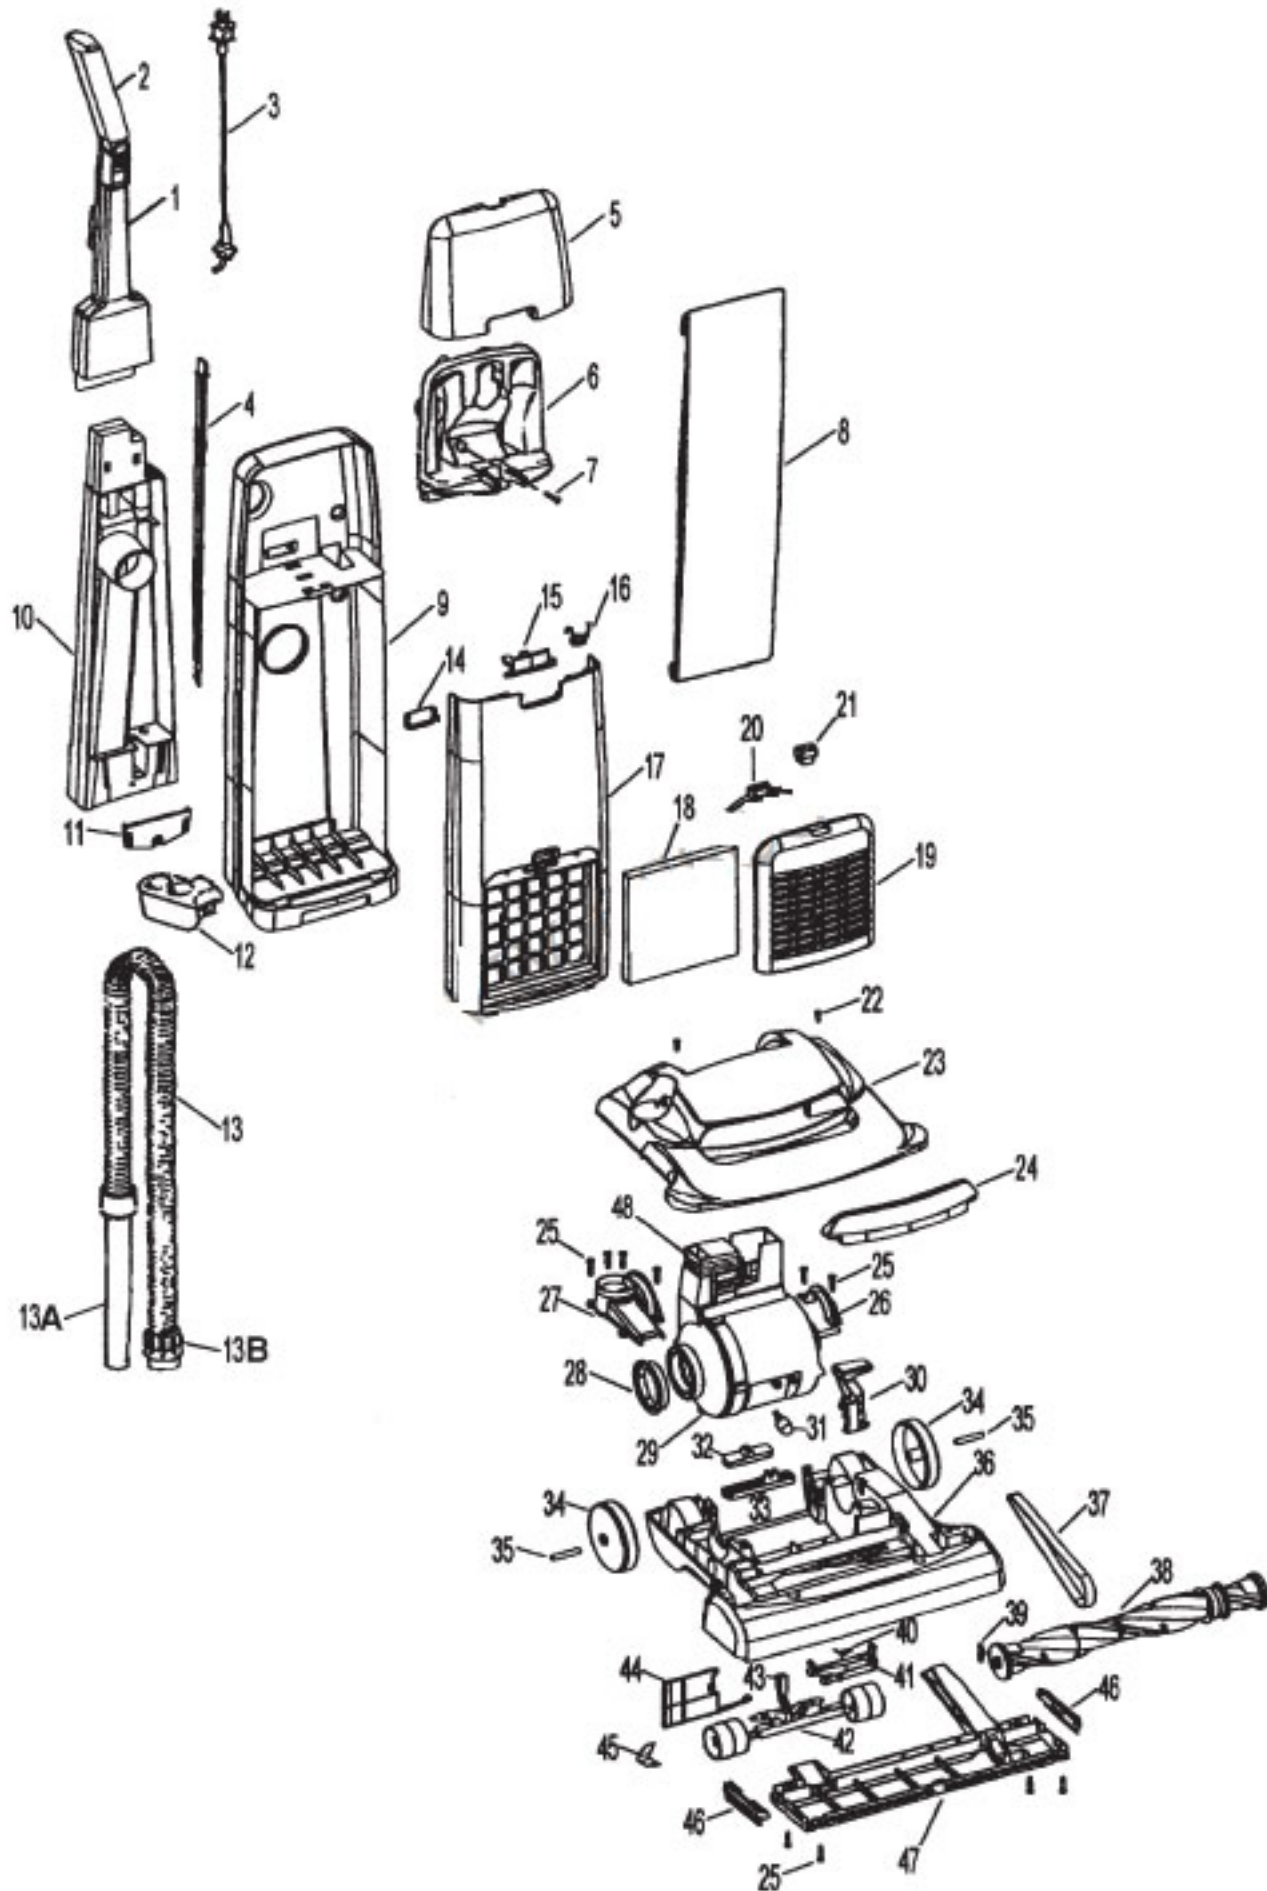

----- Manual continues below part list -----

Available Replacement Parts for HOOVER U5251-930

H-4010100Z	BAG OEM HOOVER 3 PACK
H-38528040	BELT VACUUM HOOVER OEM (1 PACK)
HR-2015	ROLLER BRUSH ASSY
K-109289	BULB

HOOVER Original

POWERMAX, BREATHE EASY, TURBOPOWER

Models U5242-900, U5242-980, U5243-960, U5244-930, U5248-930, U5250-930, U5251-930, U5252-980, U5253-900, U5255-900, U5253-980, U5264-930

Original **HOOVER**