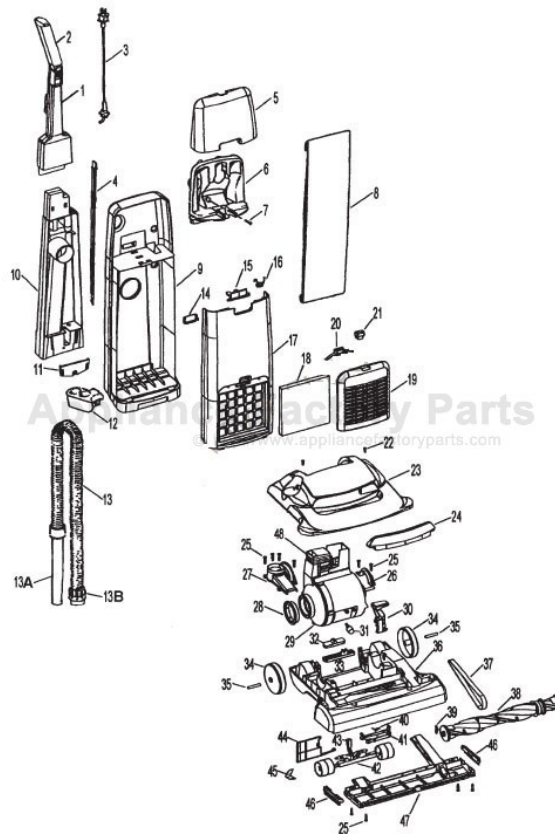

This Owner's Manual is provided and hosted by Appliance Factory Parts.

HOOVER U5251-930 Owner's Manual

[Shop genuine replacement parts for HOOVER
U5251-930](#)

[Find Your HOOVER Vacuum Cleaner Parts - Select From 1456 Models](#)

----- Manual continues below part list -----

Available Replacement Parts for HOOVER U5251-930

H-4010100Z	BAG OEM HOOVER 3 PACK
H-38528040	BELT VACUUM HOOVER OEM (1 PACK)
HR-2015	ROLLER BRUSH ASSY
K-109289	BULB