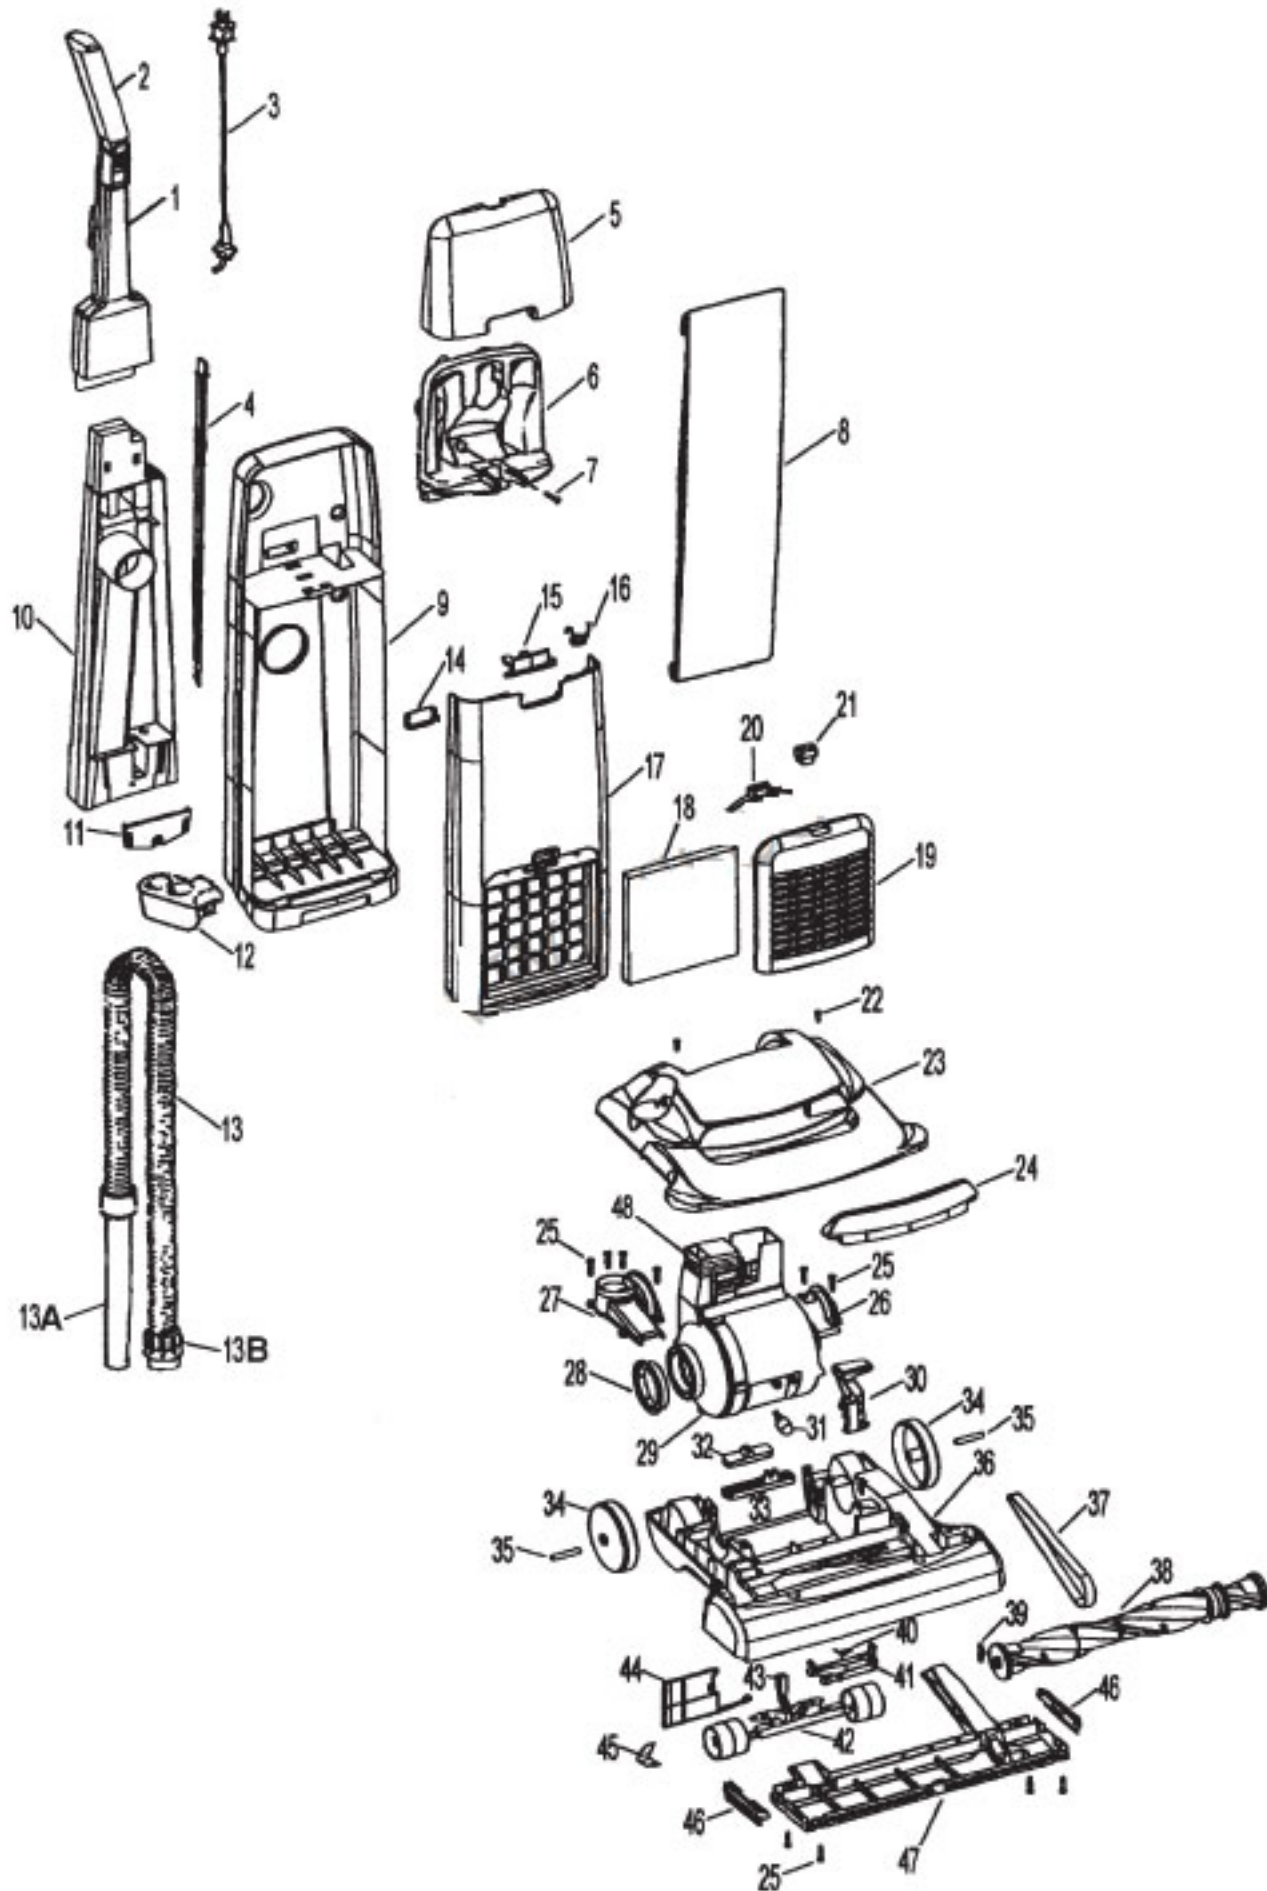

----- Manual continues below part list -----

Available Replacement Parts for HOOVER U5252-980

H-4010100Z	BAG OEM HOOVER 3 PACK
H-38528040	BELT VACUUM HOOVER OEM (1 PACK)
HR-2015	ROLLER BRUSH ASSY
K-109289	BULB

HOOVER Original

POWERMAX, BREATHE EASY, TURBOPOWER

Models U5242-900, U5242-980, U5243-960, U5244-930, U5248-930, U5250-930, U5251-930, U5252-980, U5253-900, U5255-900, U5253-980, U5264-930

Original **HOOVER**