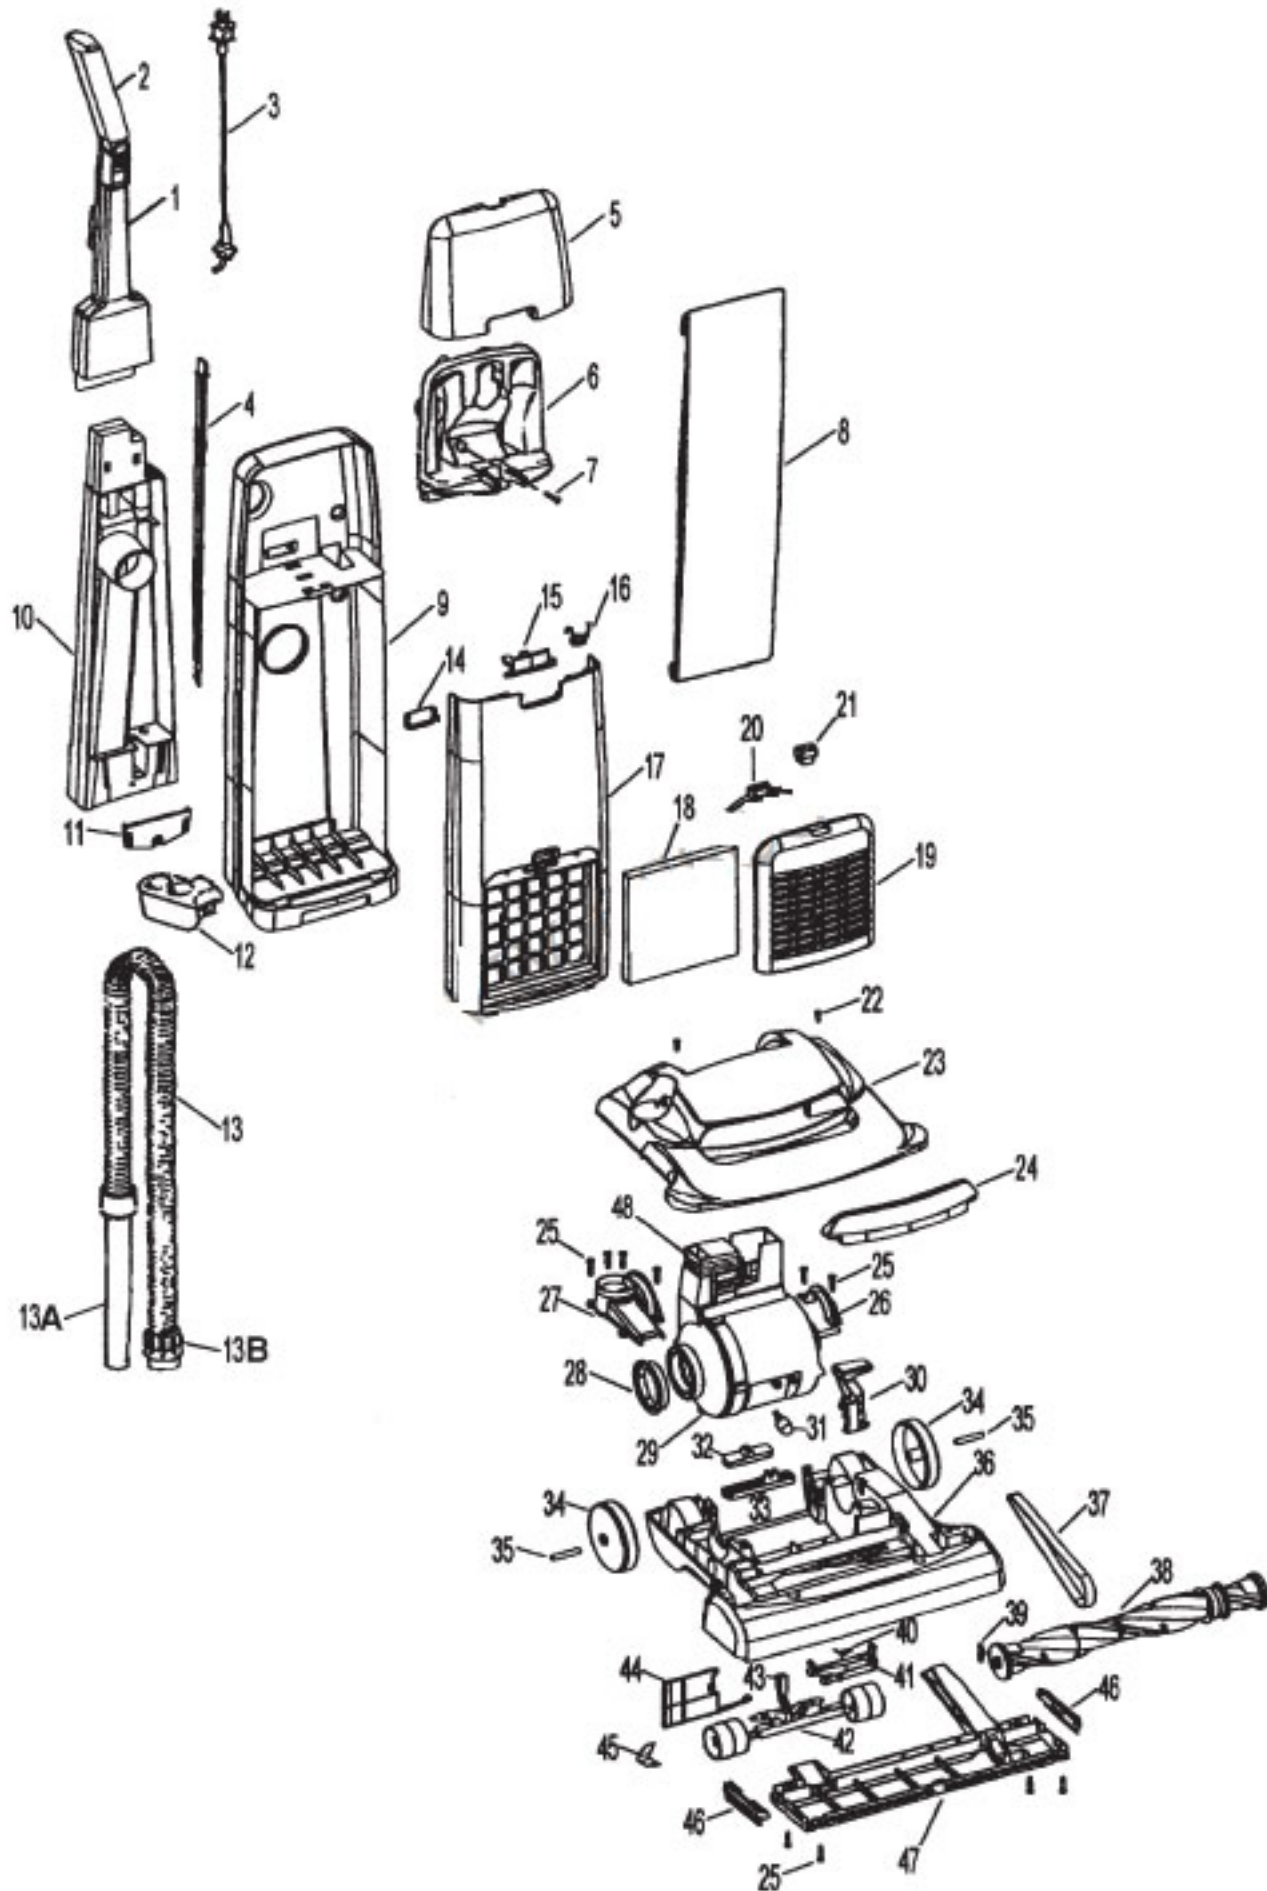

----- Manual continues below part list -----

Available Replacement Parts for HOOVER U5253-900

H-4010100Z	BAG OEM HOOVER 3 PACK
H-38528040	BELT VACUUM HOOVER OEM (1 PACK)
HR-2015	ROLLER BRUSH ASSY
K-109289	BULB

HOOVER Original

POWERMAX, BREATHE EASY, TURBOPOWER

Models U5242-900, U5242-980, U5243-960, U5244-930, U5248-930, U5250-930, U5251-930, U5252-980, U5253-900, U5255-900, U5253-980, U5264-930

Original **HOOVER**