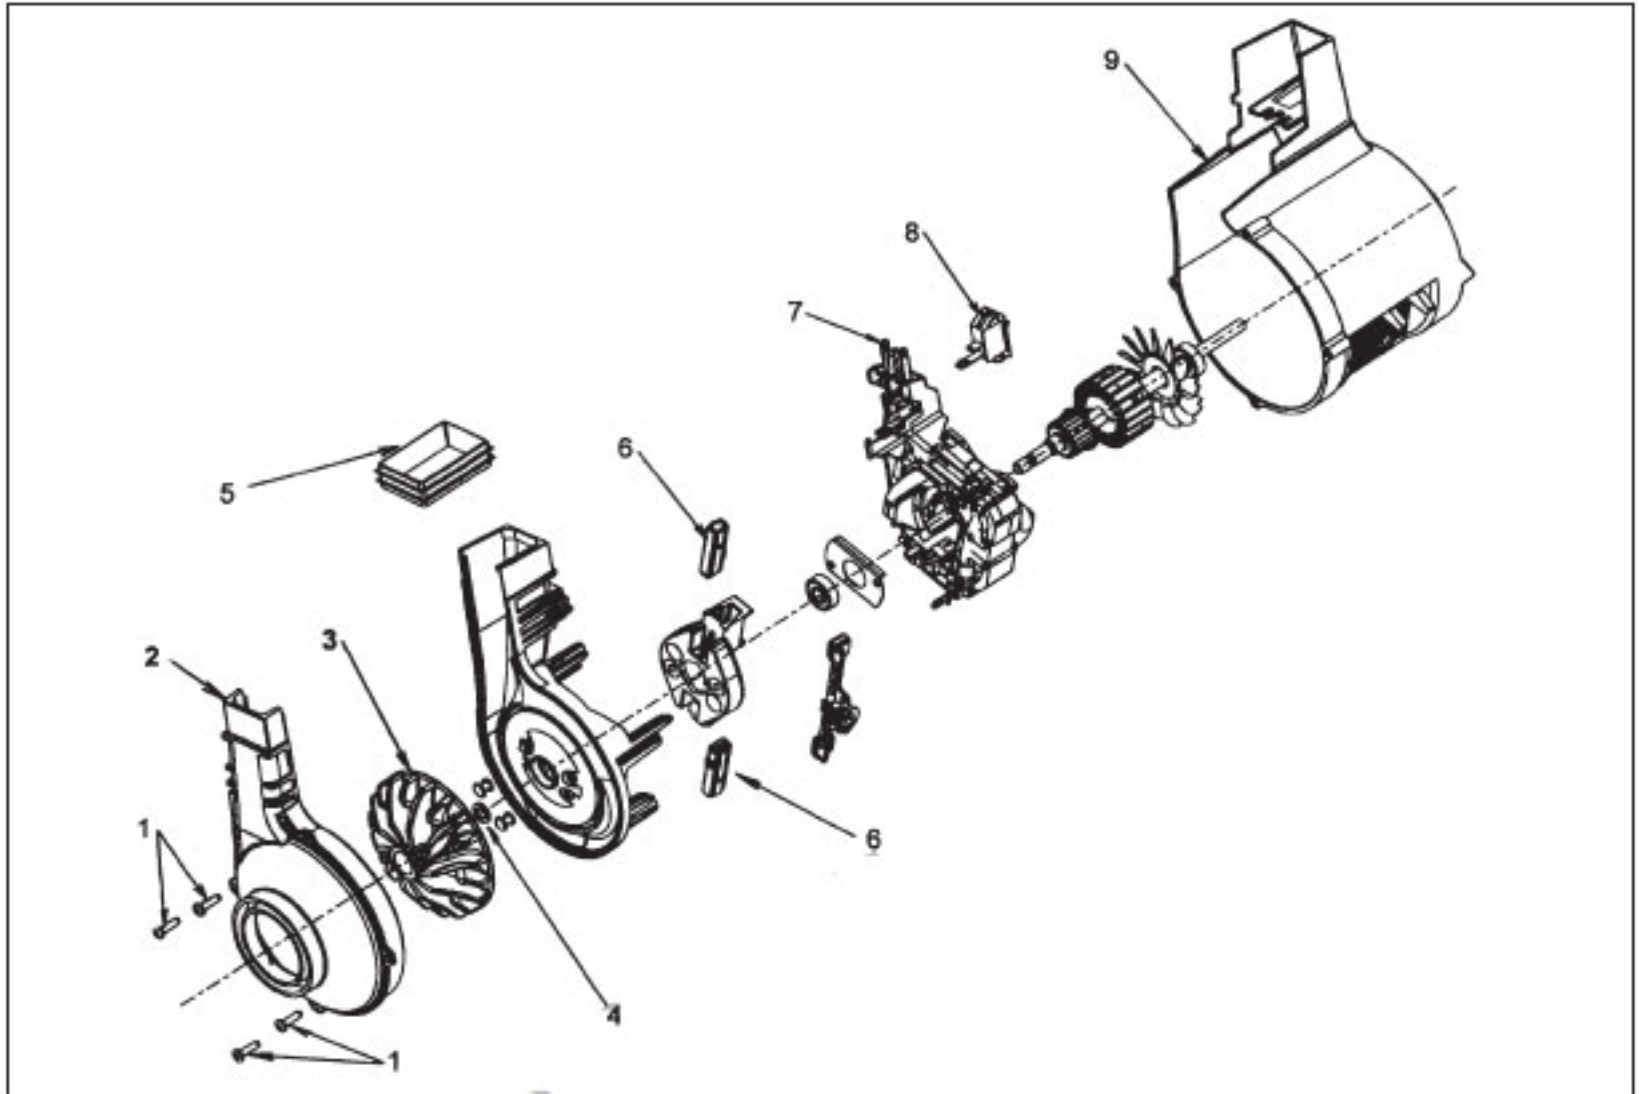

Original **HOOVER**

MOTOR ASSEMBLY COMPLETE - 8 AMP & 12 AMP

Models Elite, Legacy, Powermax, Breathe Easy, Turbopower

KEY	PART NO.	DESCRIPTION
	H-43576200	Motor Assembly Complete - 12 Amp Breathe Easy Style With HL
	H-43576204	Motor Assembly Complete 8 Amp Breathe Easy Style With HL
	H-43576211	Motor Ass'y Complete 8 Amp Elite & Legacy With HL
	H-43576199	Motor Ass'y Complete 12 Amp Elite & Legacy With HL
	H-43576201	Motor Ass'y Complete 8 Amp Elite & Legacy Without HL
1	H-214793DA	Screw-Self Tapping (4)
2	H-38736032	Fan Chamber
3	H-43565006	Fan/Nut Assembly 20 Blade
4	H-21312793	Washer
5	H-38783020	Duct Seal
6	H-41311022	Motor Brush Ass'y (2)
7	H-36914006	Switch Bus Bar
8	H-28161068	Switch Assembly
9	H-37194046	Motor End Cap Assembly -ABE