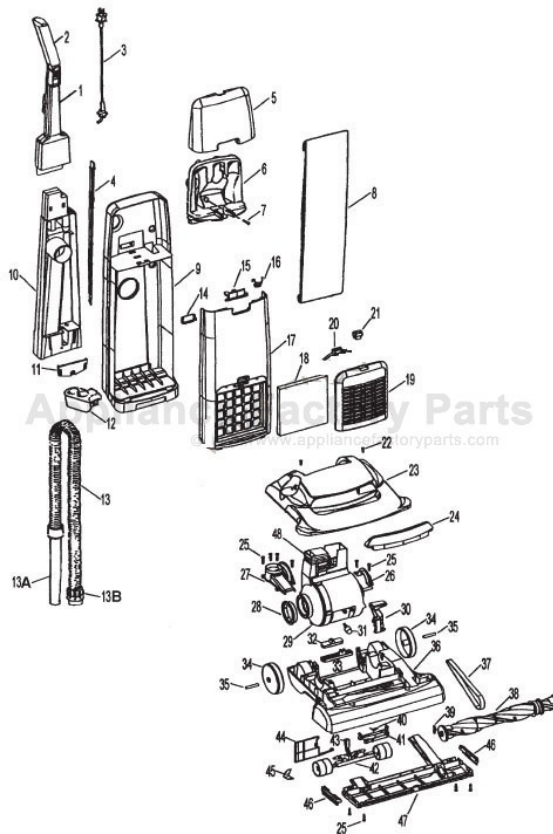

# HOOVER U5255-900 Owner's Manual

[Shop genuine replacement parts for HOOVER  
U5255-900](#)

[Find Your HOOVER Vacuum Cleaner Parts - Select From 1456 Models](#)

----- Manual continues below part list -----

## Available Replacement Parts for HOOVER U5255-900

<a href="#">H-4010100Z</a>	BAG OEM HOOVER 3 PACK
<a href="#">H-38528040</a>	BELT VACUUM HOOVER OEM (1 PACK)
<a href="#">HR-2015</a>	ROLLER BRUSH ASSY
<a href="#">K-109289</a>	BULB