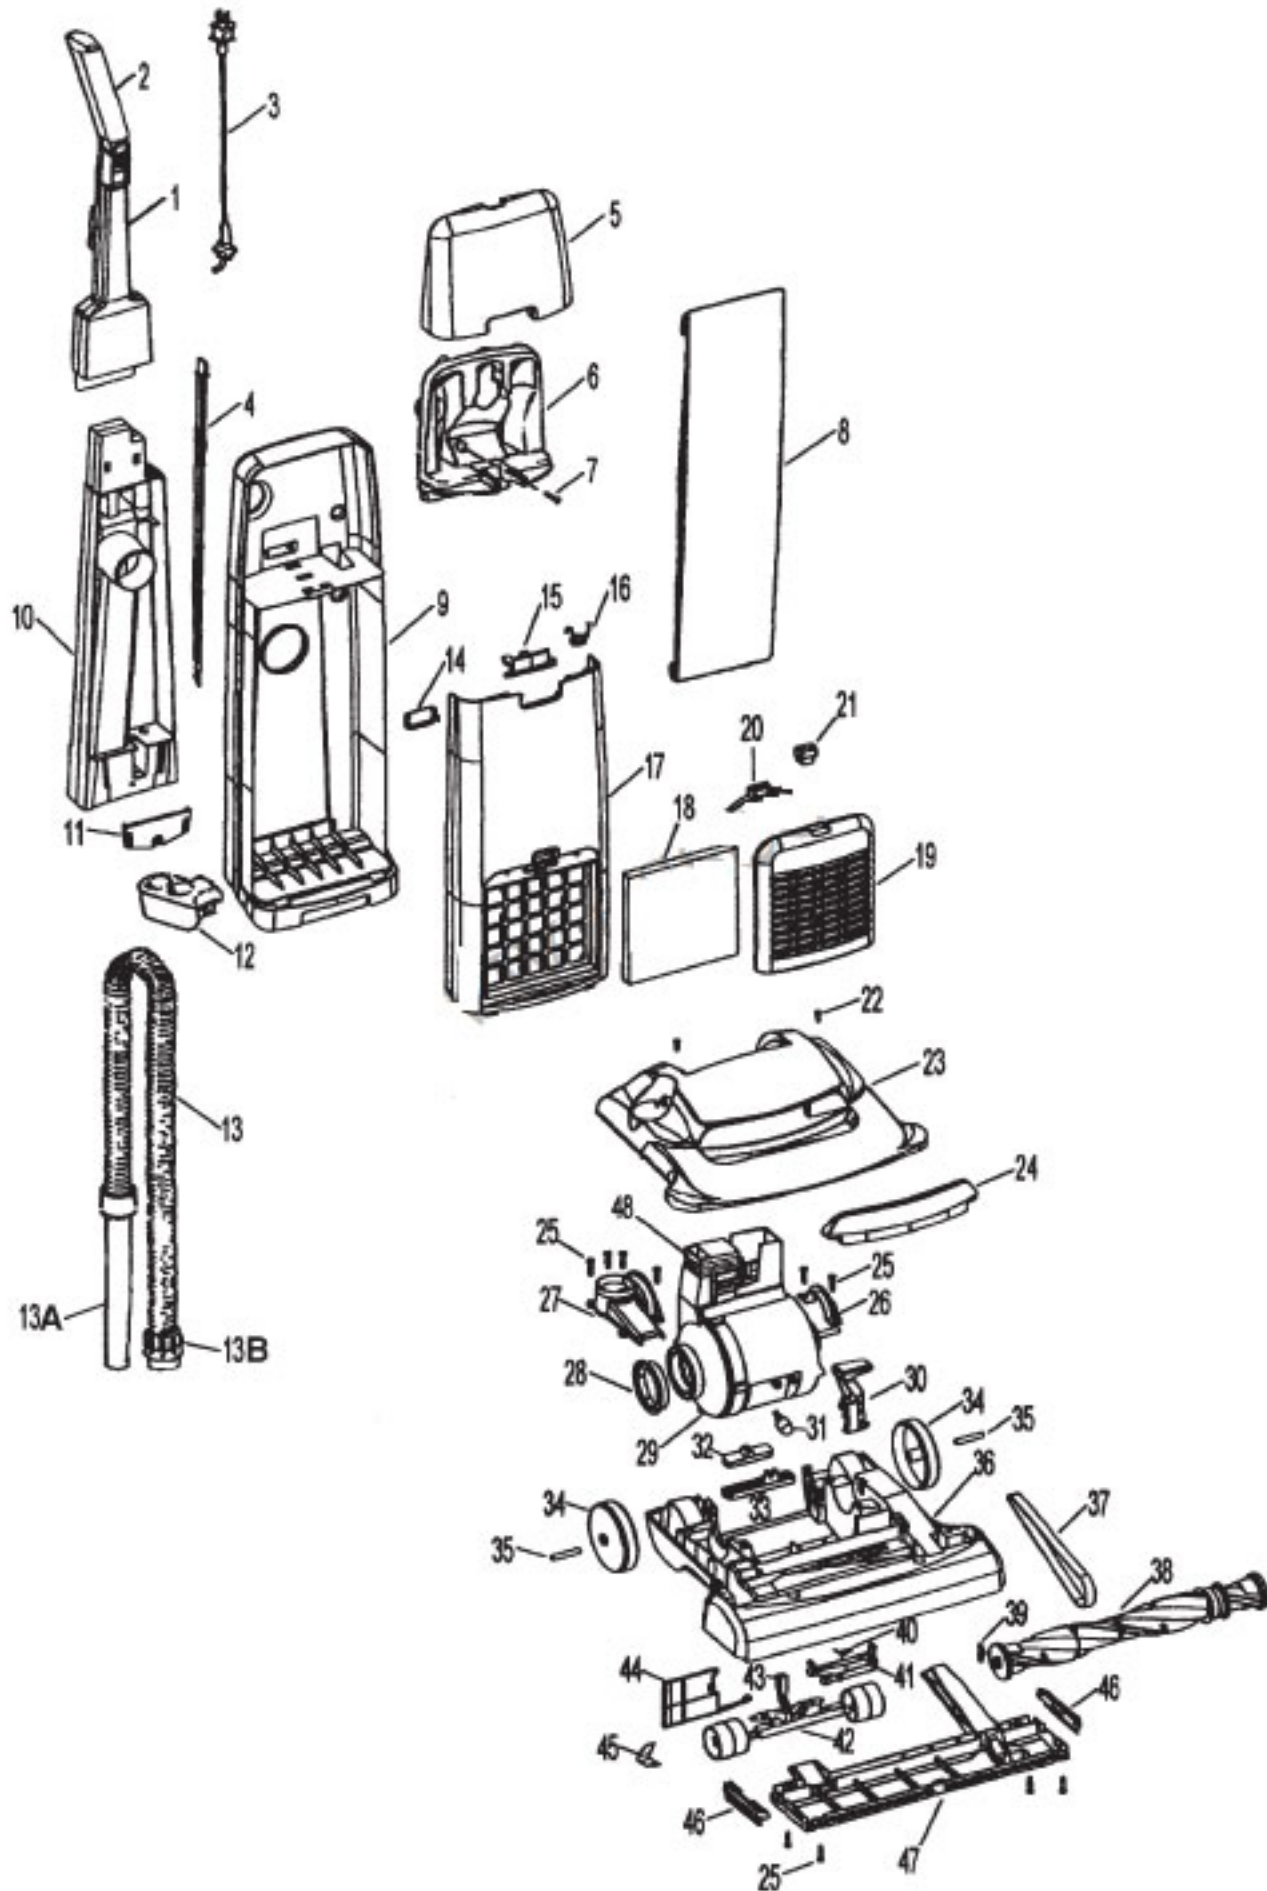

----- Manual continues below part list -----

Available Replacement Parts for HOOVER U5253-980

H-4010100Z	BAG OEM HOOVER 3 PACK
H-38528040	BELT VACUUM HOOVER OEM (1 PACK)
HR-2015	ROLLER BRUSH ASSY
K-109289	BULB

HOOVER Original

POWERMAX, BREATHE EASY, TURBOPOWER

Models U5242-900, U5242-980, U5243-960, U5244-930, U5248-930, U5250-930, U5251-930, U5252-980, U5253-900, U5255-900, U5253-980, U5264-930

Original **HOOVER**