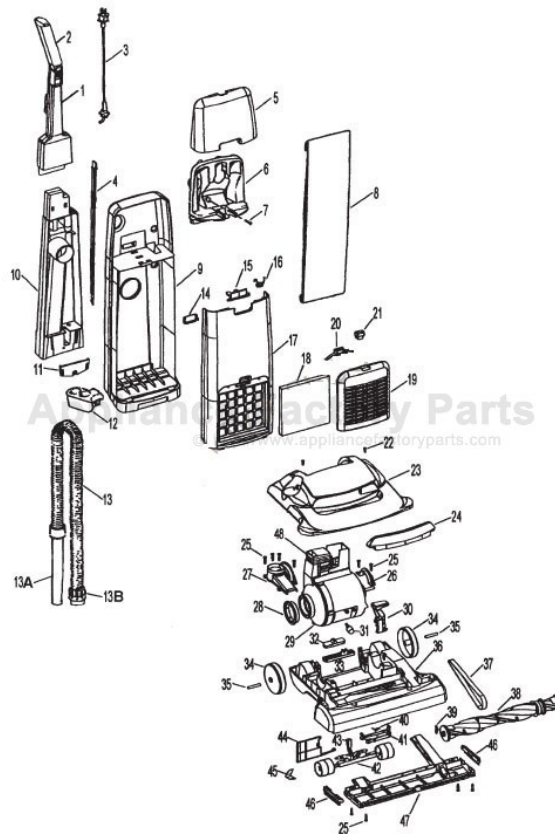

This Owner's Manual is provided and hosted by Appliance Factory Parts.

HOOVER U5253-980 Owner's Manual

[Shop genuine replacement parts for HOOVER
U5253-980](#)

[Find Your HOOVER Vacuum Cleaner Parts - Select From 1456 Models](#)

----- Manual continues below part list -----

Available Replacement Parts for HOOVER U5253-980

H-4010100Z	BAG OEM HOOVER 3 PACK
H-38528040	BELT VACUUM HOOVER OEM (1 PACK)
HR-2015	ROLLER BRUSH ASSY
K-109289	BULB