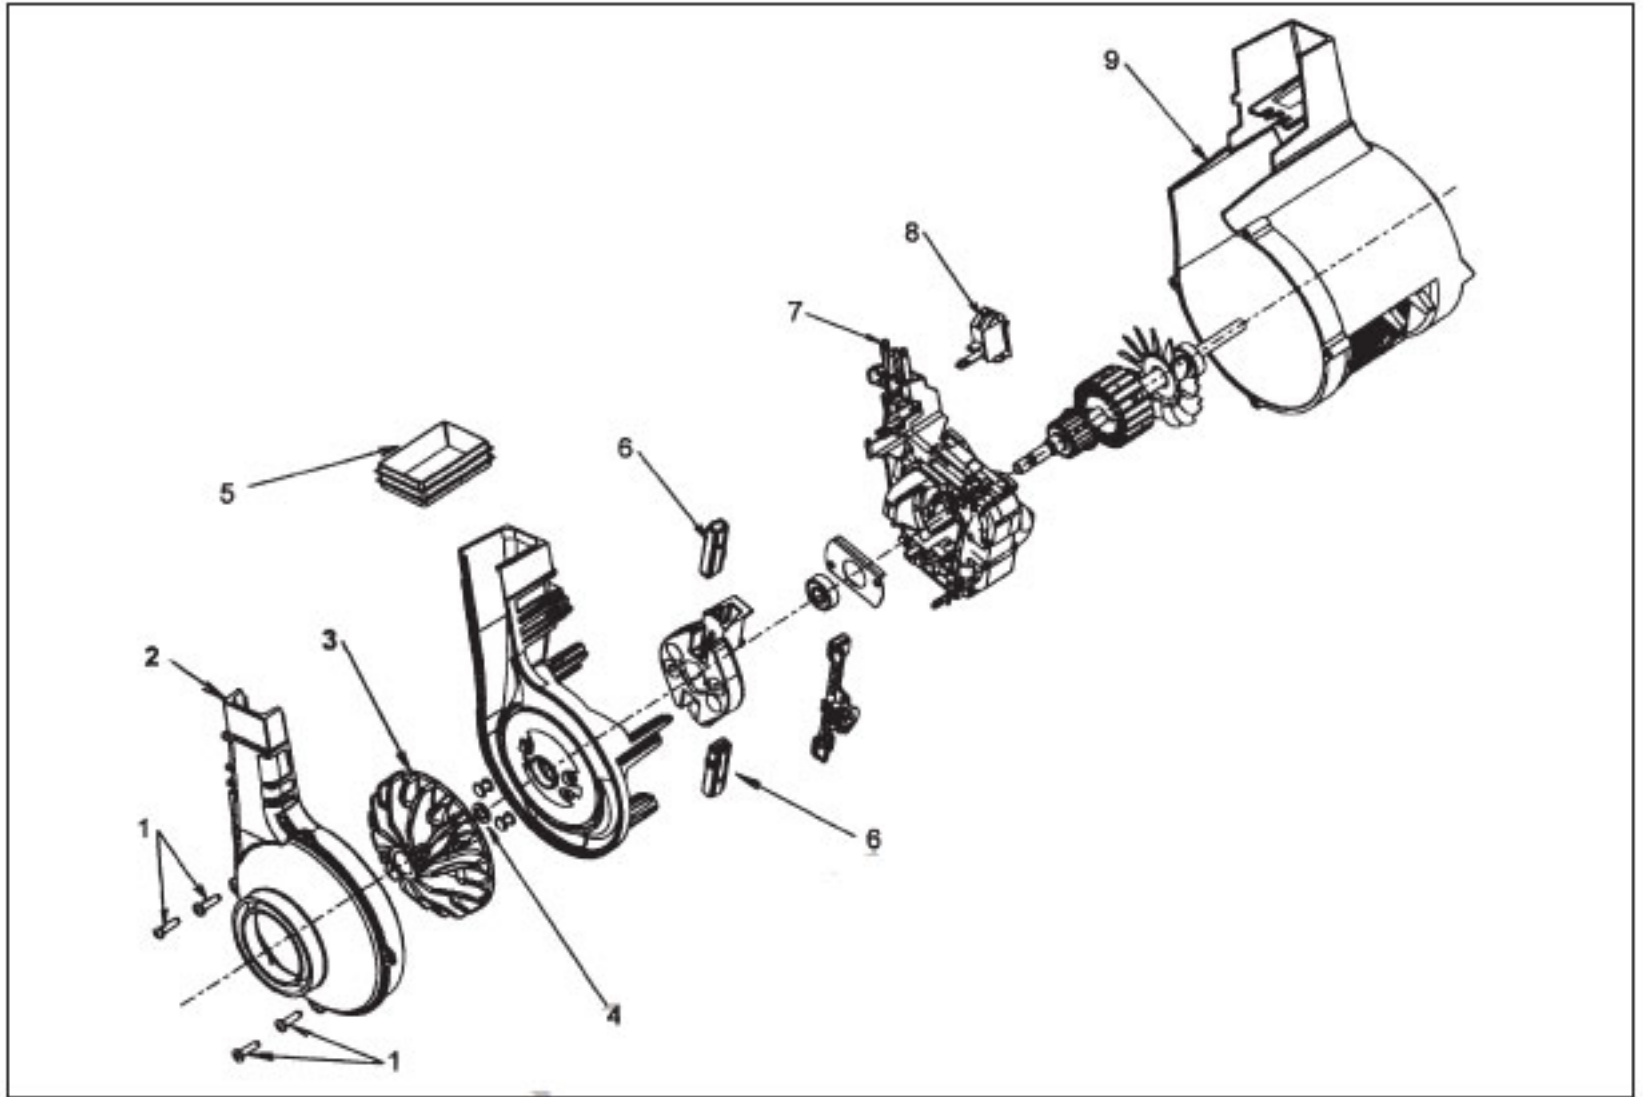

Original **HOOVER**

MOTOR ASSEMBLY COMPLETE - 8 AMP & 12 AMP

Models Elite, Legacy, Powermax, Breathe Easy, Turbopower

KEY	PART NO.	DESCRIPTION
	H-43576200	Motor Assembly Complete - 12 Amp Breathe Easy Style With HL
	H-43576204	Motor Assembly Complete 8 Amp Breathe Easy Style With HL
	H-43576211	Motor Ass'y Complete 8 Amp Elite & Legacy With HL
	H-43576199	Motor Ass'y Complete 12 Amp Elite & Legacy With HL
	H-43576201	Motor Ass'y Complete 8 Amp Elite & Legacy Without HL
1	H-214793DA	Screw-Self Tapping (4)
2	H-38736032	Fan Chamber
3	H-43565006	Fan/Nut Assembly 20 Blade
4	H-21312793	Washer
5	H-38783020	Duct Seal
6	H-41311022	Motor Brush Ass'y (2)
7	H-36914006	Switch Bus Bar
8	H-28161068	Switch Assembly
9	H-37194046	Motor End Cap Assembly -ABE