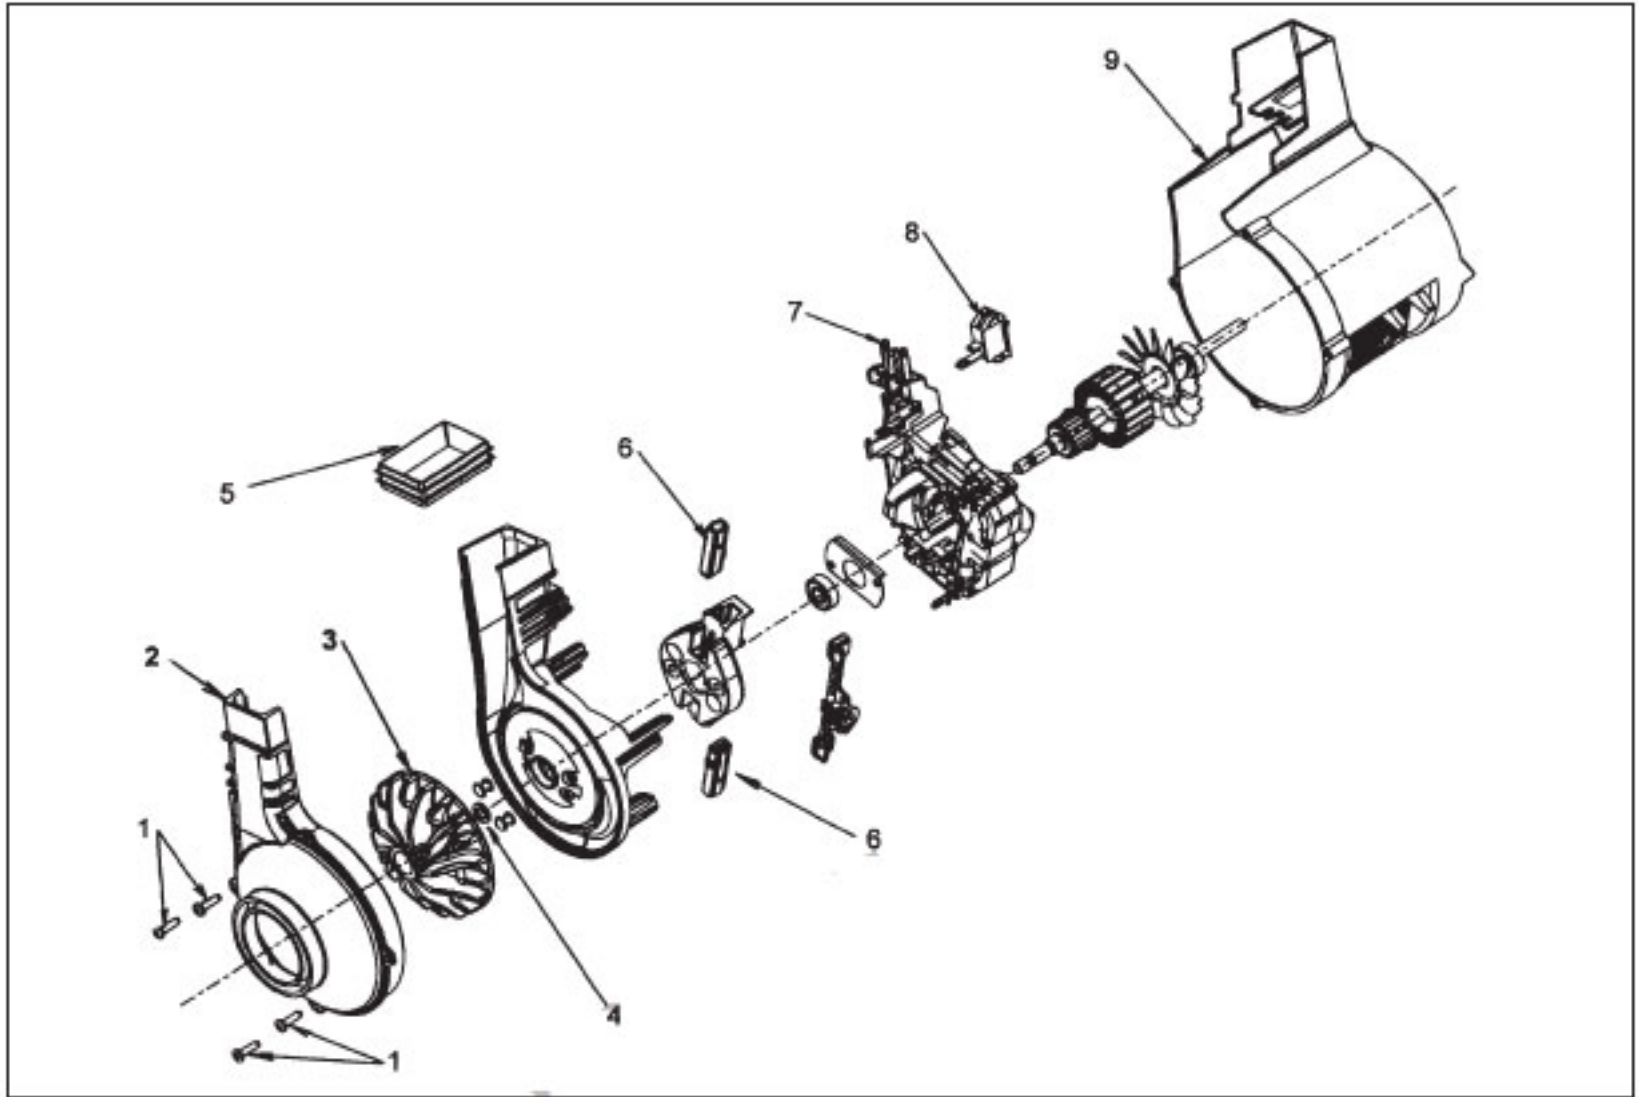

Original **HOOVER**

MOTOR ASSEMBLY COMPLETE - 8 AMP & 12 AMP

Models Elite, Legacy, Powermax, Breathe Easy, Turbopower

KEY	PART NO.	DESCRIPTION
	H-43576200	Motor Assembly Complete - 12 Amp Breathe Easy Style With HL
	H-43576204	Motor Assembly Complete 8 Amp Breathe Easy Style With HL
	H-43576211	Motor Ass'y Complete 8 Amp Elite & Legacy With HL
	H-43576199	Motor Ass'y Complete 12 Amp Elite & Legacy With HL
	H-43576201	Motor Ass'y Complete 8 Amp Elite & Legacy Without HL
1	H-214793DA	Screw-Self Tapping (4)
2	H-38736032	Fan Chamber
3	H-43565006	Fan/Nut Assembly 20 Blade
4	H-21312793	Washer
5	H-38783020	Duct Seal
6	H-41311022	Motor Brush Ass'y (2)
7	H-36914006	Switch Bus Bar
8	H-28161068	Switch Assembly
9	H-37194046	Motor End Cap Assembly -ABE