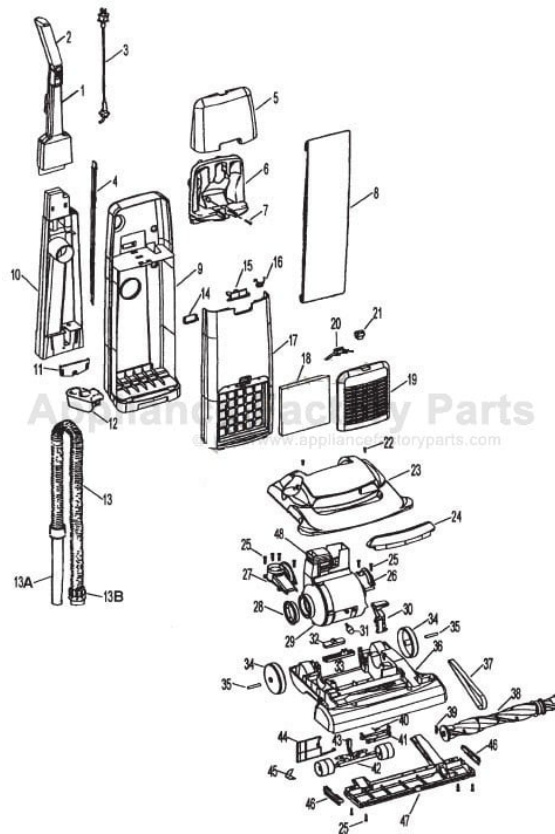

This Owner's Manual is provided and hosted by Appliance Factory Parts.

HOOVER U5264-930 Owner's Manual

[Shop genuine replacement parts for HOOVER
U5264-930](#)

[Find Your HOOVER Vacuum Cleaner Parts - Select From 1456 Models](#)

----- Manual continues below part list -----

Available Replacement Parts for HOOVER U5264-930

| | |
|----------------------------|---------------------------------|
| H-4010100Z | BAG OEM HOOVER 3 PACK |
| H-38528040 | BELT VACUUM HOOVER OEM (1 PACK) |
| HR-2015 | ROLLER BRUSH ASSY |
| K-109289 | BULB |

Original **HOOVER**

MOTOR ASSEMBLY COMPLETE - 8 AMP & 12 AMP

Models Elite, Legacy, Powermax, Breathe Easy, Turbopower

| KEY | PART NO. | DESCRIPTION |
|-----|------------|--|
| | H-43576200 | Motor Assembly Complete - 12 Amp Breathe Easy Style With HL |
| | H-43576204 | Motor Assembly Complete 8 Amp Breathe Easy Style With HL |
| | H-43576211 | Motor Ass'y Complete 8 Amp Elite & Legacy With HL |
| | H-43576199 | Motor Ass'y Complete 12 Amp Elite & Legacy With HL |
| | H-43576201 | Motor Ass'y Complete 8 Amp Elite & Legacy Without HL |
| 1 | H-214793DA | Screw-Self Tapping (4) |
| 2 | H-38736032 | Fan Chamber |
| 3 | H-43565006 | Fan/Nut Assembly 20 Blade |
| 4 | H-21312793 | Washer |
| 5 | H-38783020 | Duct Seal |
| 6 | H-41311022 | Motor Brush Ass'y (2) |
| 7 | H-36914006 | Switch Bus Bar |
| 8 | H-28161068 | Switch Assembly |
| 9 | H-37194046 | Motor End Cap Assembly -ABE |