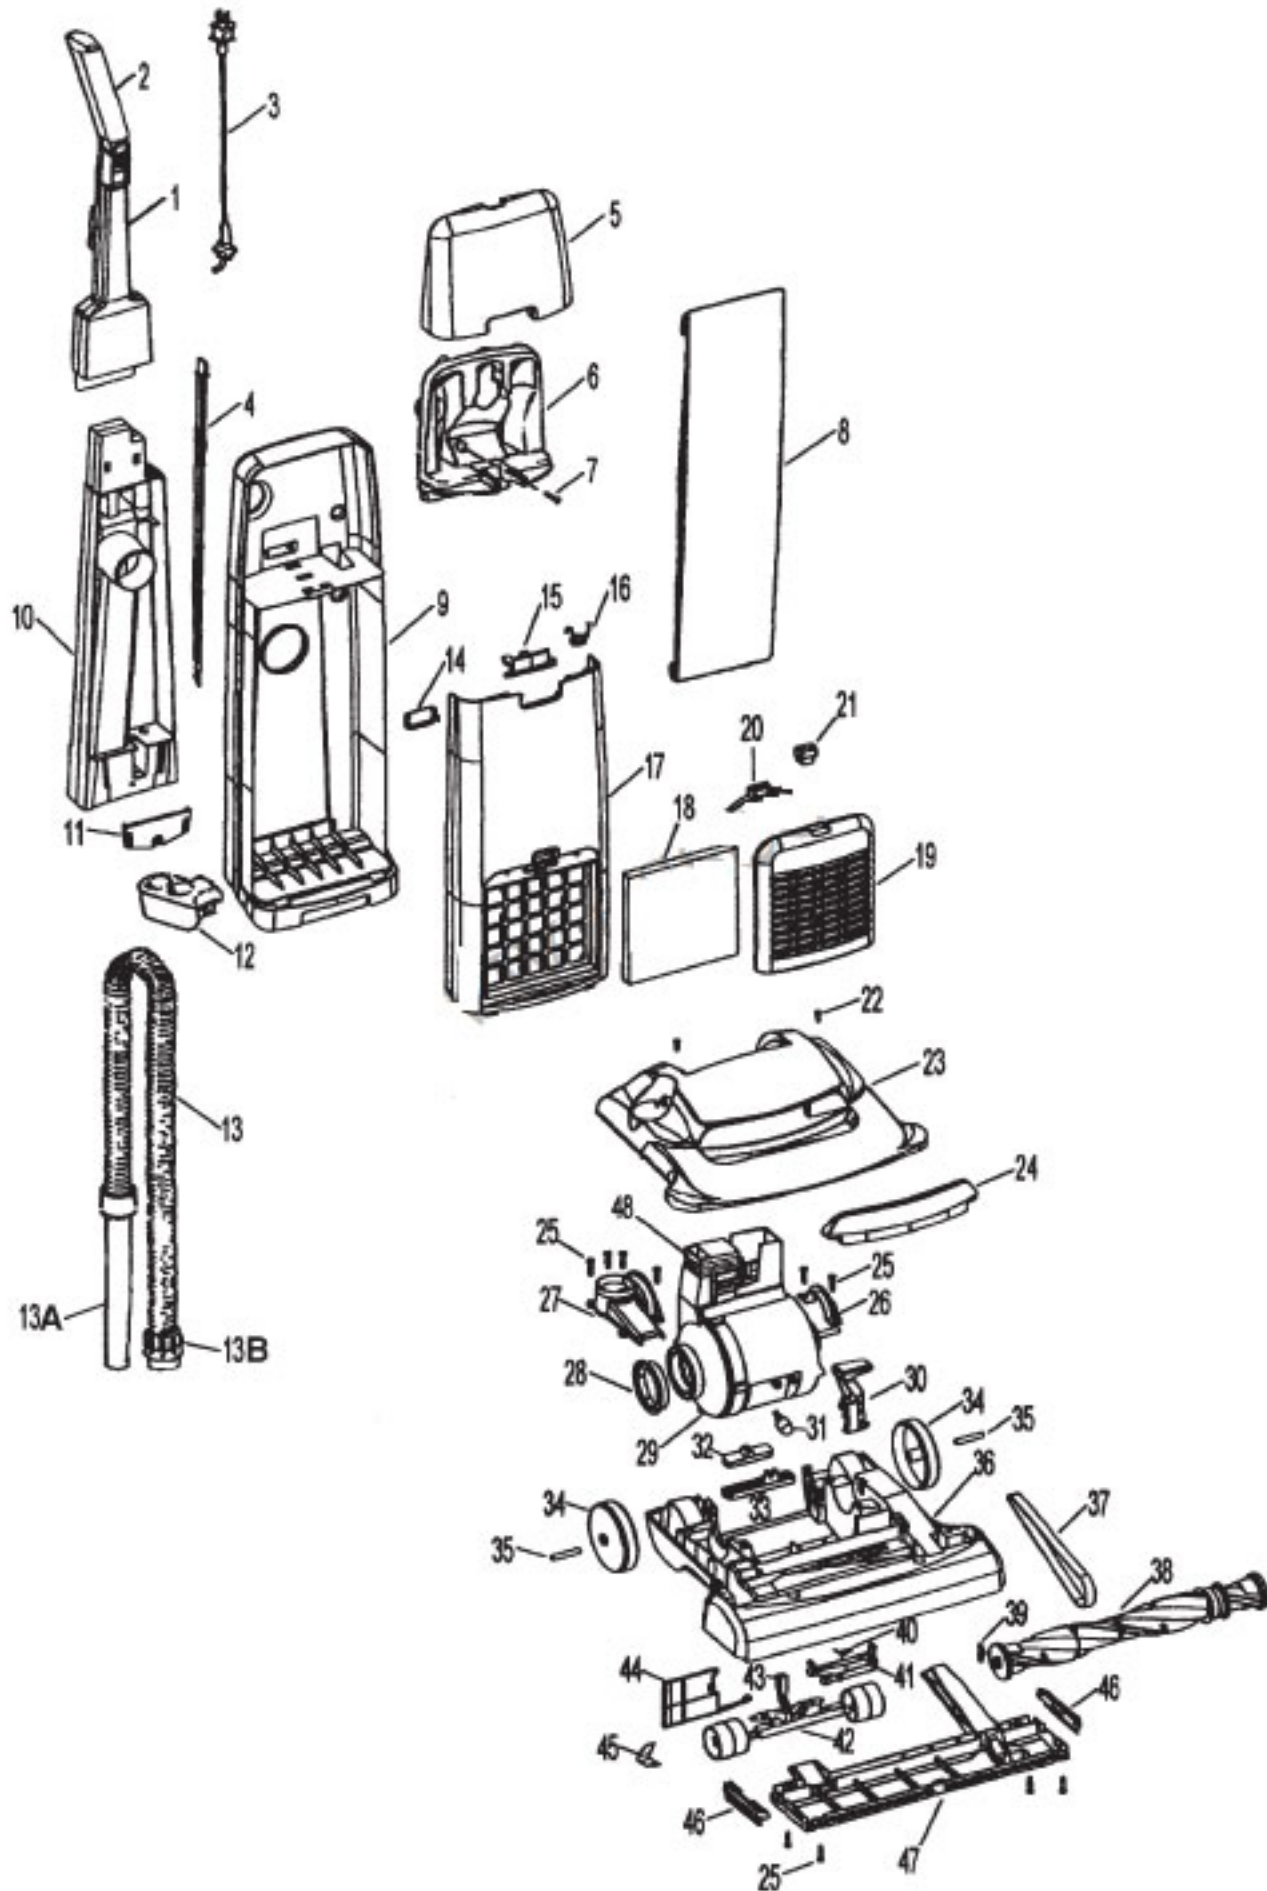

----- Manual continues below part list -----

Available Replacement Parts for HOOVER U5264-930

| | |
|----------------------------|---------------------------------|
| H-4010100Z | BAG OEM HOOVER 3 PACK |
| H-38528040 | BELT VACUUM HOOVER OEM (1 PACK) |
| HR-2015 | ROLLER BRUSH ASSY |
| K-109289 | BULB |

HOOVER Original

POWERMAX, BREATHE EASY, TURBOPOWER

Models U5242-900, U5242-980, U5243-960, U5244-930, U5248-930, U5250-930, U5251-930, U5252-980, U5253-900, U5255-900, U5253-980, U5264-930

Original **HOOVER**

Original **HOOVER**

MOTOR ASSEMBLY COMPLETE - 8 AMP & 12 AMP

Models Elite, Legacy, Powermax, Breathe Easy, Turbopower

| KEY | PART NO. | DESCRIPTION |
|-----|------------|--|
| | H-43576200 | Motor Assembly Complete - 12 Amp Breathe Easy Style With HL |
| | H-43576204 | Motor Assembly Complete 8 Amp Breathe Easy Style With HL |
| | H-43576211 | Motor Ass'y Complete 8 Amp Elite & Legacy With HL |
| | H-43576199 | Motor Ass'y Complete 12 Amp Elite & Legacy With HL |
| | H-43576201 | Motor Ass'y Complete 8 Amp Elite & Legacy Without HL |
| 1 | H-214793DA | Screw-Self Tapping (4) |
| 2 | H-38736032 | Fan Chamber |
| 3 | H-43565006 | Fan/Nut Assembly 20 Blade |
| 4 | H-21312793 | Washer |
| 5 | H-38783020 | Duct Seal |
| 6 | H-41311022 | Motor Brush Ass'y (2) |
| 7 | H-36914006 | Switch Bus Bar |
| 8 | H-28161068 | Switch Assembly |
| 9 | H-37194046 | Motor End Cap Assembly -ABE |