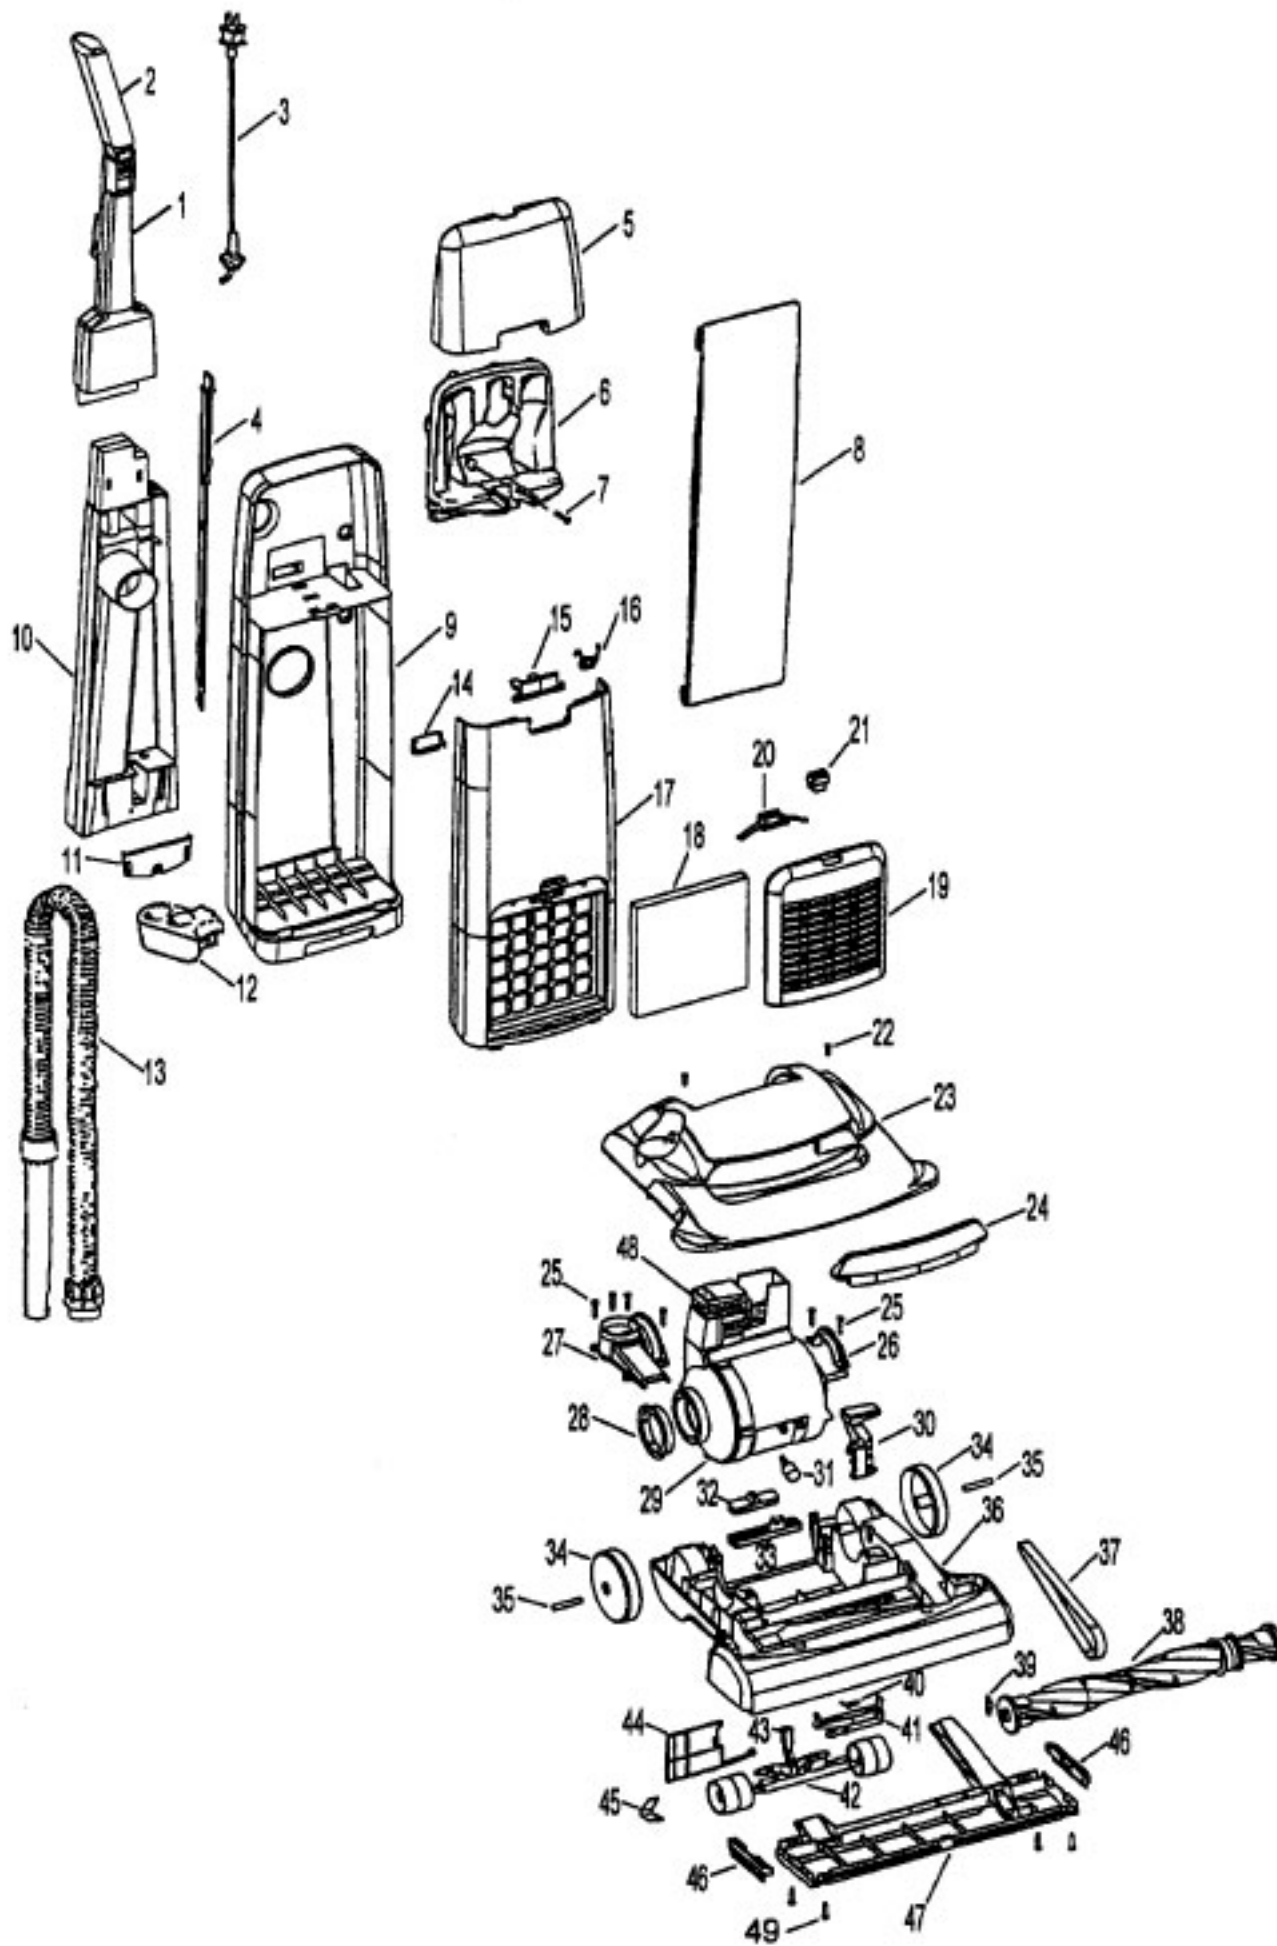

This Owner's Manual is provided and hosted by [Appliance Factory Parts](#).

HOOVER U5254-900 Owner's Manual

[Shop genuine replacement parts for HOOVER
U5254-900](#)

[Find Your HOOVER Vacuum Cleaner Parts - Select From 1456 Models](#)

----- Manual continues below part list -----

Available Replacement Parts for HOOVER U5254-900

H-4010100Z	BAG OEM HOOVER 3 PACK
H-38528040	BELT VACUUM HOOVER OEM (1 PACK)
HR-2015	ROLLER BRUSH ASSY
K-109289	BULB

Ref. No.	Part No.	Description
	43576200	Motor Assembly Complete
	43576199	Motor Assembly Complete
	43576204	Motor Assembly Complete
	43576205	Motor Assembly Complete
1	214793DA	Screw-Self Tapping (4)
2	38736033	Fan Chamber
3	43565006	Fan/Nut Assembly
4	21312793	Washer
5	38783020	Duct Seal
6	41311022	Motor Brush Assem. (2)
7	36914006	Switch Bus Bar
8	28161068	Switch Assembly
9	37194046	Motor End Cap Assembly -ABE