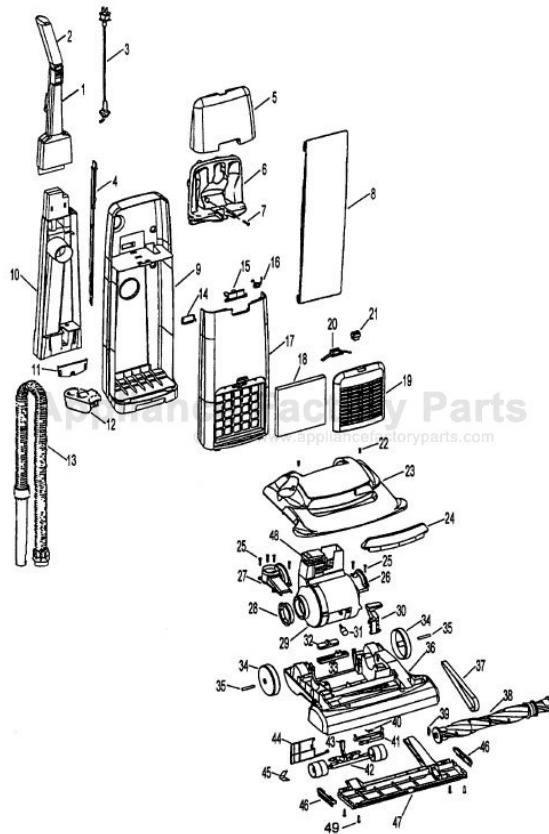

This Owner's Manual is provided and hosted by [Appliance Factory Parts](#).

HOOVER U5254-900 Owner's Manual

[Shop genuine replacement parts for HOOVER
U5254-900](#)

[Find Your HOOVER Vacuum Cleaner Parts - Select From 1456 Models](#)

----- Manual continues below part list -----

Available Replacement Parts for HOOVER U5254-900

H-4010100Z	BAG OEM HOOVER 3 PACK
H-38528040	BELT VACUUM HOOVER OEM (1 PACK)
HR-2015	ROLLER BRUSH ASSY
K-109289	BULB

Ref. No.	Part No.	Description
	43576200	Motor Assembly Complete
	43576199	Motor Assembly Complete
	43576204	Motor Assembly Complete
	43576205	Motor Assembly Complete
1	214793DA	Screw-Self Tapping (4)
2	38736033	Fan Chamber
3	43565006	Fan/Nut Assembly
4	21312793	Washer
5	38783020	Duct Seal
6	41311022	Motor Brush Assem. (2)
7	36914006	Switch Bus Bar
8	28161068	Switch Assembly
9	37194046	Motor End Cap Assembly -ABE